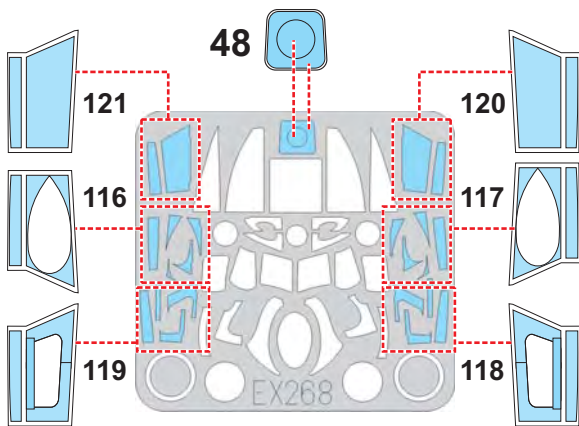

eduard
MASK

EX 268

Mosquito B Mk.IV 1/48

The die-cut mask for accurate canopy frame painting of the
Revell scale 1/48 KIT

3.) LIQUID MASK ■