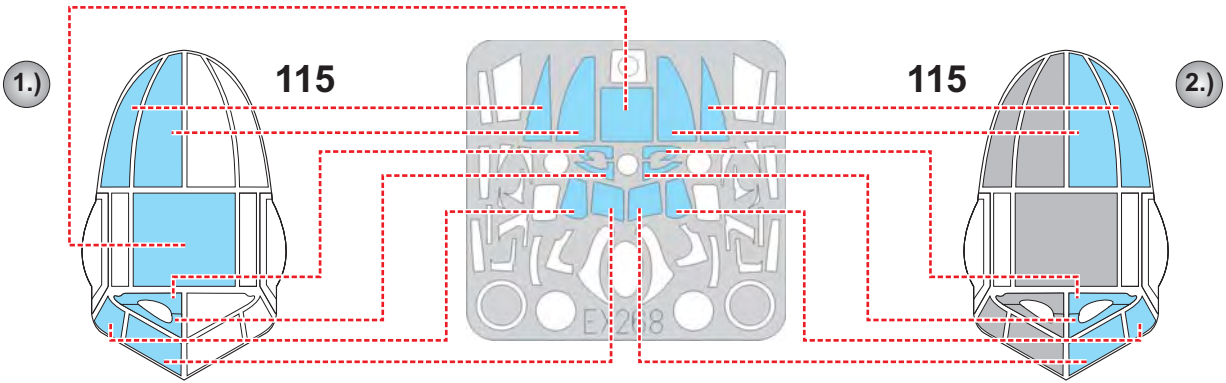

eduard
MASK

EX 268

Mosquito B Mk.IV 1/48

The die-cut mask for accurate canopy frame painting of the
Revell scale 1/48 KIT

3.) LIQUID MASK ■