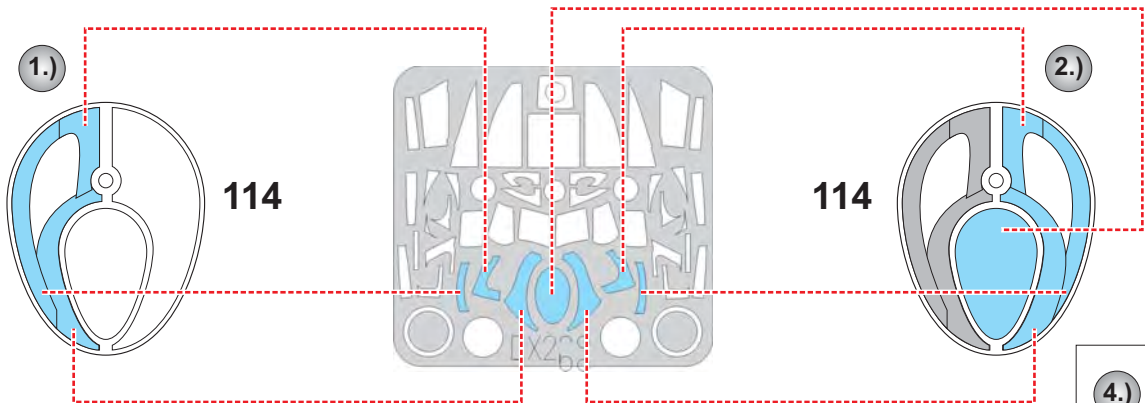

eduard
MASK

EX 268

Mosquito B Mk.IV 1/48

The die-cut mask for accurate canopy frame painting of the
Revell scale 1/48 KIT

3.) LIQUID MASK ■