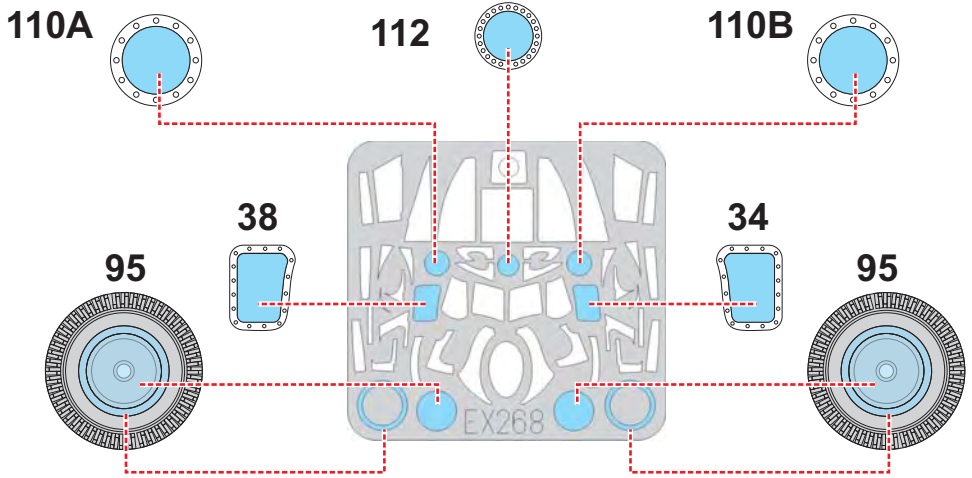

eduard
MASK

EX 268

Mosquito B Mk.IV 1/48

The die-cut mask for accurate canopy frame painting of the
Revell scale 1/48 KIT

3.) LIQUID MASK ■