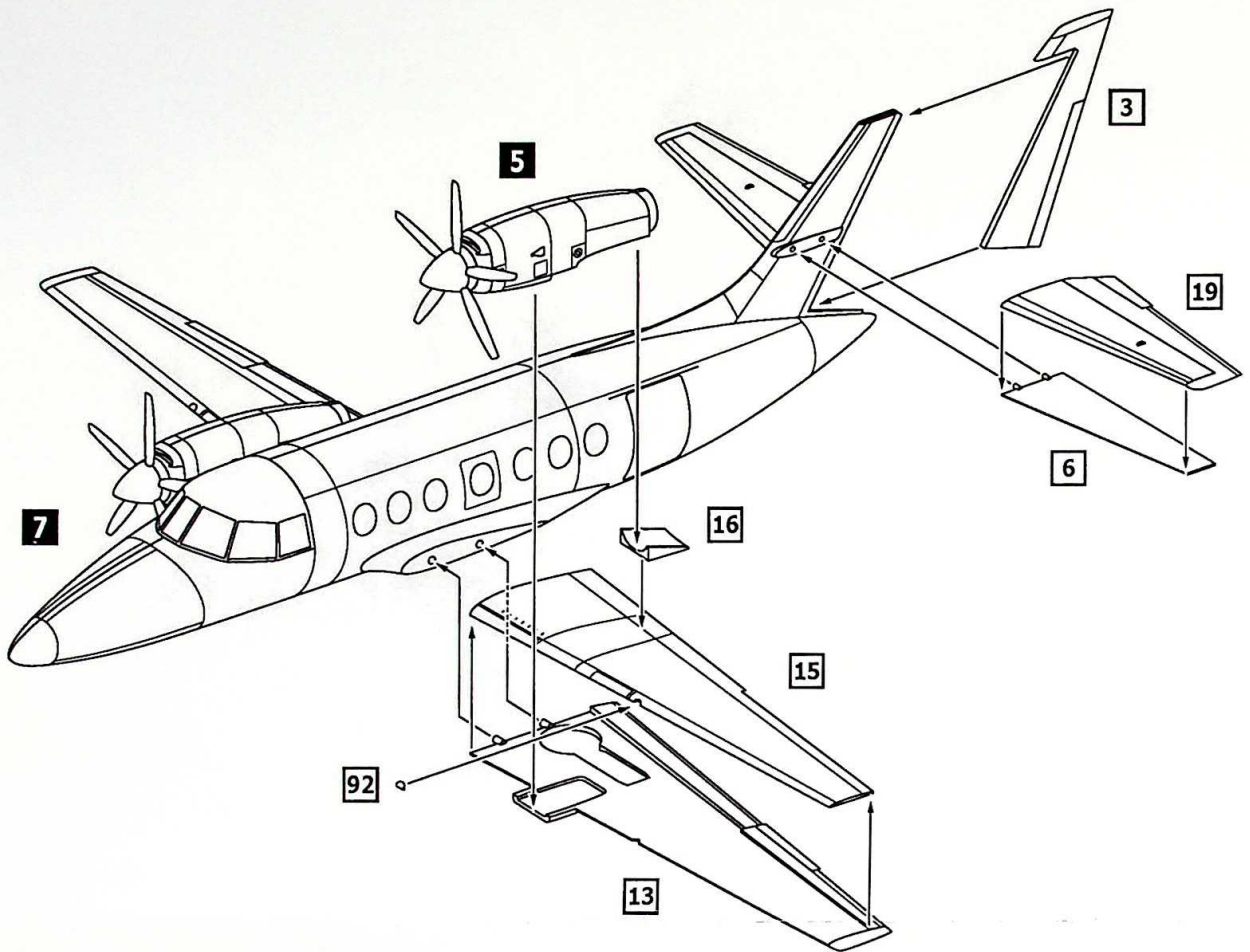

The British Aerospace Jetstream 31/32 is a light twin-turboprop airliner, developed and manufactured by British Aerospace. The Jetstream 31 is developed from the earlier Handley Page Jetstream 1. Until 1993, 386 Jetstream aircrafts had been manufactured, including 161 Jetstream Super 31 (Jetstream 32) airliners with 14 seats passenger cabs. The Jetstream 32 differed from the baseline aircraft in baggage section dimensions and more powerful TPE331-12 engines (1020 h.p. each one).

- 9
- 10
- 12
- 32
- 37 x2
- 99
- 100
- 101
- 102

7

- 4
- 6
- 5
- 7
- 8
- 11
- 14
- 92

ASSEMBLY INSTRUCTION

- 8
- 5
- 7
- 3
- 6
- 13
- 15
- 16
- 19
- 92

- 9
- 8
- 4
- 27 x2
- 57
- 69
- 70
- 71
- 84 x2
- 87
- 88
- 97