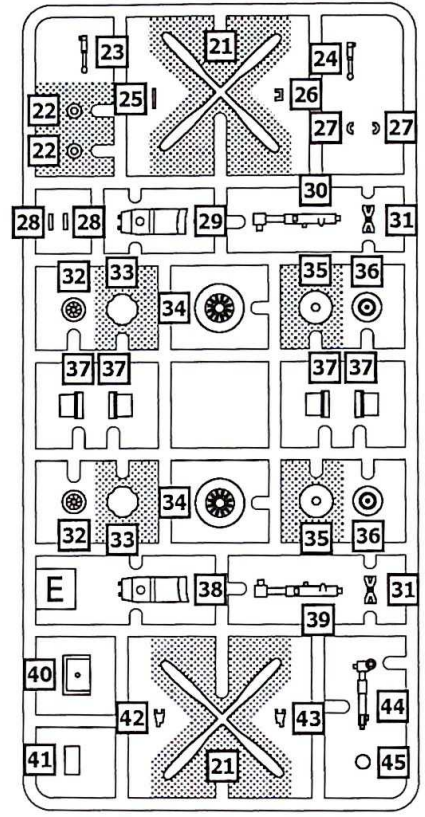

PAINTS

- | | |
|---|--|
| A  HUMBROL 130 WHITE | B  HUMBROL 104 OXFORD BLUE |
| C  HUMBROL 33 BLACK | D  HUMBROL 56 ALUMINIUM |
| E  HUMBROL 27003 POLISHED STEEL | F  HUMBROL 147 LIGHT GREY |

SYMBOLS

- | | | |
|--|---|---|
|  STAGES OF ASSEMBLY |  TO PAINT |  TO BEND |
|  NUMBER PARTS |  GLUE |  SCRATCH BUILT |
|  APPLY DECALS |  DON'T GLUE |  OPEN HOLE |
| x2 QUANTITY OF OPERATIONS |  НА ВИБІР OPTIONAL |  CAT OUT |

SET OF THE PARTS

 PARTS NOT FOR USE

x2

ASSEMBLY INSTRUCTION

ASSEMBLY INSTRUCTION

5

- 17
- 18
- 20
- 32
- 37 x2
- 99
- 100
- 101
- 102

6

- 9
- 10
- 12
- 32
- 37 x2
- 99
- 100
- 101
- 102

7

- 4
- 6
- 5
- 7
- 8
- 11
- 14
- 92

ASSEMBLY INSTRUCTION

- 8
- 5
- 7
- 3
- 6
- 13
- 15
- 16
- 19
- 92

- 9
- 8
- 4
- 27 x2
- 57
- 69
- 70
- 71
- 84 x2
- 87
- 88
- 97

ASSEMBLY INSTRUCTION

10

9

46 x2

47 x2

58

59

61