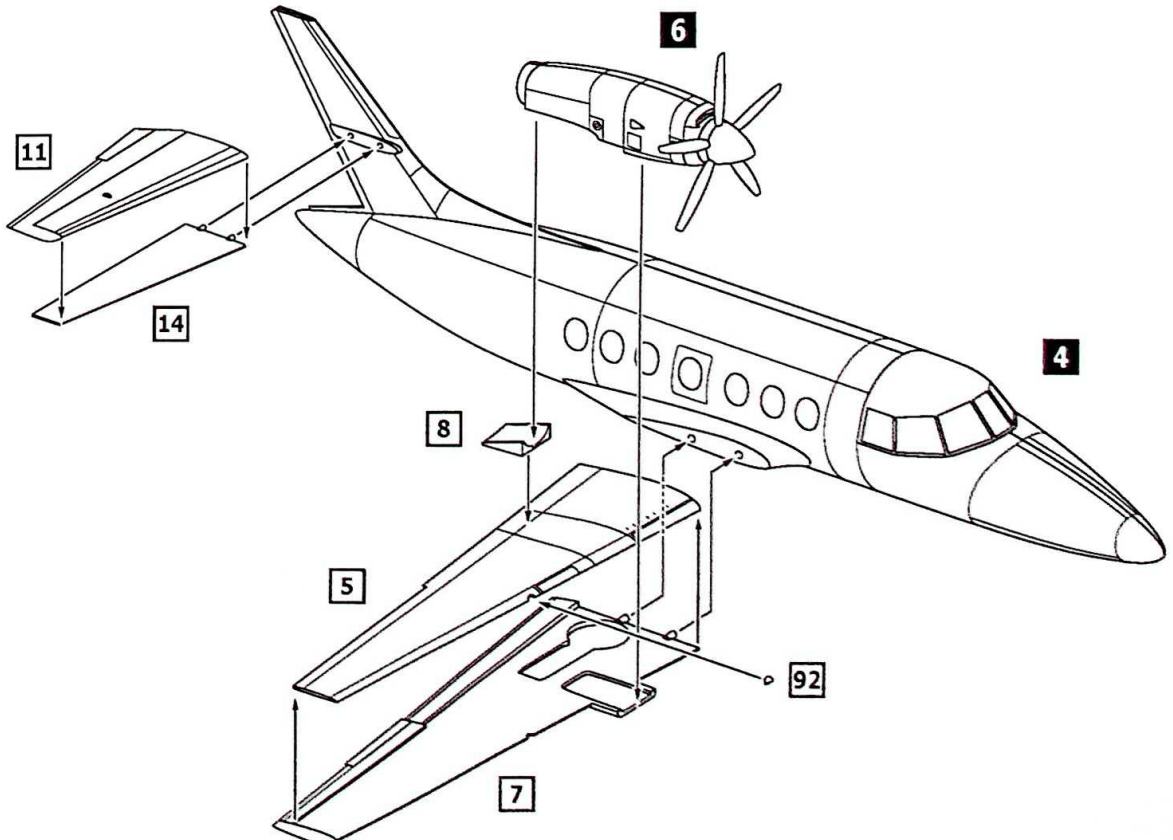

The British Aerospace Jetstream 31/32 is a light twin-turboprop airliner, developed and manufactured by British Aerospace. The Jetstream 31 is developed from the earlier Handley Page Jetstream 1. Until 1993, 386 Jetstream aircrafts had been manufactured, including 161 Jetstream Super 31 (Jetstream 32) airliners with 14 seats passenger cabs. The Jetstream 32 differed from the baseline aircraft in baggage section dimensions and more powerful TPE331-12 engines (1020 h.p. each one).

SET OF THE PARTS

 PARTS NOT FOR USE

x2

ASSEMBLY INSTRUCTION

ASSEMBLY INSTRUCTION

5

- 17
- 18
- 20
- 32
- 37 x2
- 99
- 100
- 101
- 102

6

- 9
- 10
- 12
- 32
- 37 x2
- 99
- 100
- 101
- 102

7

- 4
- 6
- 5
- 7
- 8
- 11
- 14
- 92

ASSEMBLY INSTRUCTION

- 8
- 5
- 7
- 3
- 6
- 13
- 15
- 16
- 19
- 92

- 9
- 8
- 4
- 27 x2
- 57
- 69
- 70
- 71
- 84 x2
- 87
- 88
- 97