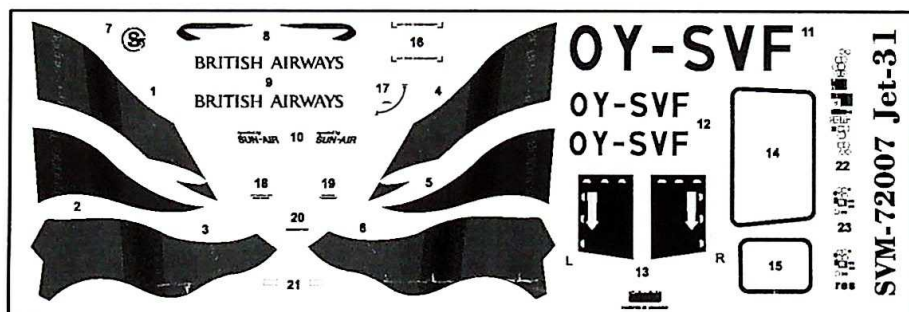

DECALS

ONE VERSION OF COLOURING

The British Aerospace Jetstream 31/32 is a light twin-turboprop airliner, developed and manufactured by British Aerospace. The Jetstream 31 is developed from the earlier Handley Page Jetstream 1. Until 1993, 386 Jetstream aircrafts had been manufactured, including 161 Jetstream Super 31 (Jetstream 32) airliners with 14 seats passenger cabs. The Jetstream 32 differed from the baseline aircraft in baggage section dimensions and more powerful TPE331-12 engines (1020 h.p. each one).

The model is executed on technology short run and is intended only for experienced modelers.

Word-wide distributor for Sova-M kits:
ModelSvit Balkans Ltd. 4003 Plovdiv,
Bulgaria 9, zk Maritza Gardens.
Tel. +359 32 397 069,
E-Mail: modelsvitbalkans@gmail.com
MADE IN UKRAINE

PAINTS

A HUMBROL 130 WHITE	B HUMBROL 104 OXFORD BLUE
C HUMBROL 33 BLACK	D HUMBROL 56 ALUMINIUM
E HUMBROL 27003 POLISHED STEEL	F HUMBROL 147 LIGHT GREY

SYMBOLS

STAGES OF ASSEMBLY	TO PAINT	TO BEND
NUMBER PARTS	GLUE	SCRATCH BUILT
APPLY DECALS	DON'T GLUE	OPEN HOLE
x2 QUANTITY OF OPERATIONS	НА ВИБІР OPTIONAL	CAT OUT