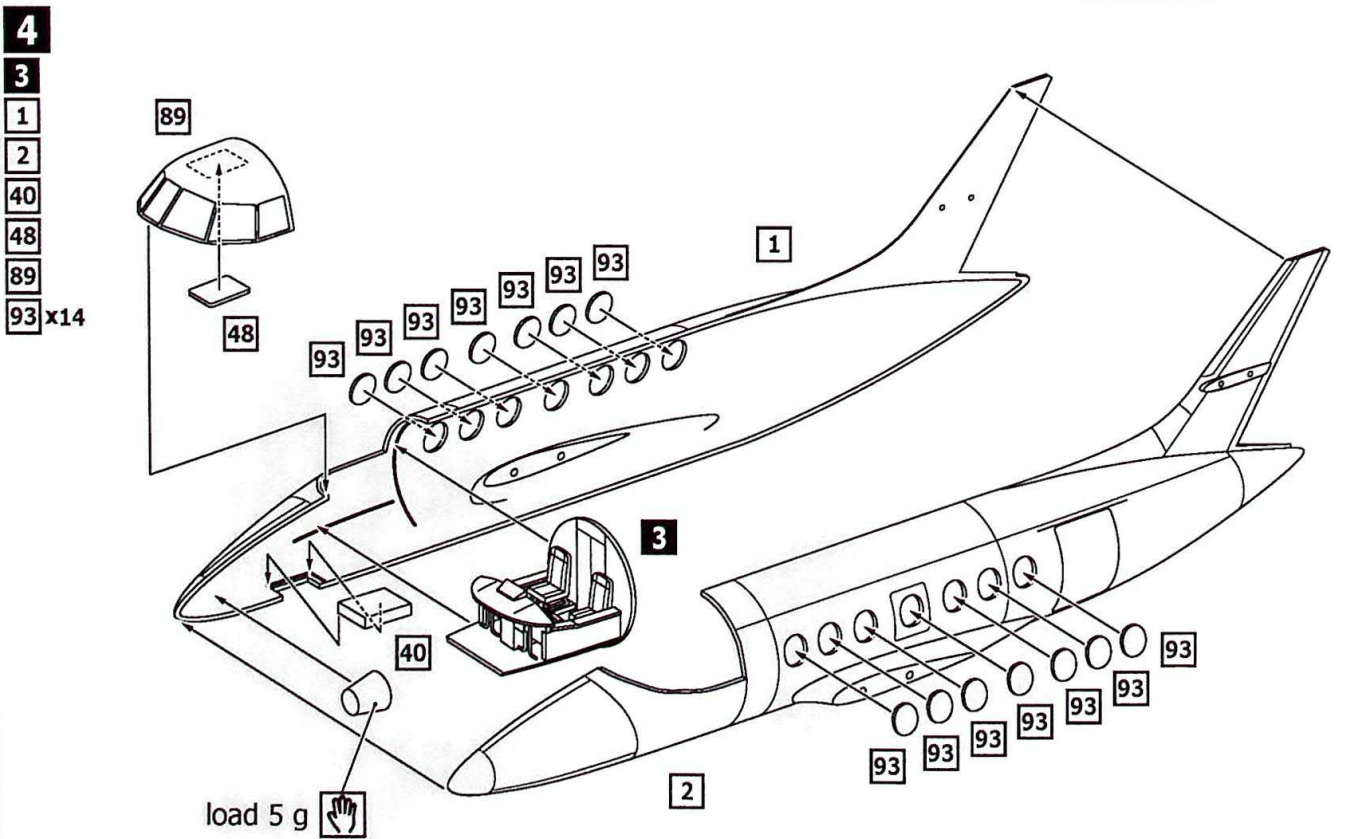

The British Aerospace Jetstream 31/32 is a light twin-turboprop airliner, developed and manufactured by British Aerospace. The Jetstream 31 is developed from the earlier Handley Page Jetstream 1. Until 1993, 386 Jetstream aircrafts had been manufactured, including 161 Jetstream Super 31 (Jetstream 32) airliners with 14 seats passenger cabs. The Jetstream 32 differed from the baseline aircraft in baggage section dimensions and more powerful TPE331-12 engines (1020 h.p. each one).

SET OF THE PARTS

 PARTS NOT FOR USE

x2

ASSEMBLY INSTRUCTION

ASSEMBLY INSTRUCTION

5

- 17
- 18
- 20
- 32
- 37 x2
- 99
- 100
- 101
- 102

6

- 9
- 10
- 12
- 32
- 37 x2
- 99
- 100
- 101
- 102

7

- 4
- 6
- 5
- 7
- 8
- 11
- 14
- 92

ASSEMBLY INSTRUCTION

- 8
- 5
- 7
- 3
- 6
- 13
- 15
- 16
- 19
- 92

- 9
- 8
- 4
- 27 x2
- 57
- 69
- 70
- 71
- 84 x2
- 87
- 88
- 97