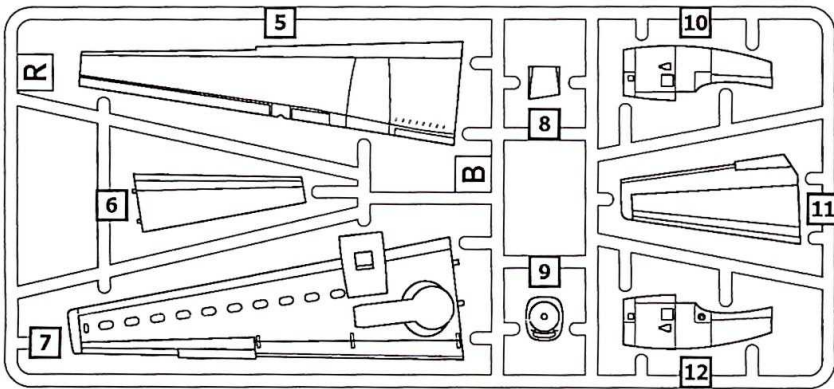

PAINTS

- | | |
|---|--|
| A  HUMBROL 130 WHITE | B  HUMBROL 104 OXFORD BLUE |
| C  HUMBROL 33 BLACK | D  HUMBROL 56 ALUMINIUM |
| E  HUMBROL 27003 POLISHED STEEL | F  HUMBROL 147 LIGHT GREY |

SYMBOLS

- | | | |
|--|---|---|
|  STAGES OF ASSEMBLY |  TO PAINT |  TO BEND |
|  NUMBER PARTS |  GLUE |  SCRATCH BUILT |
|  APPLY DECALS |  DON'T GLUE |  OPEN HOLE |
| x2 QUANTITY OF OPERATIONS |  НА ВИБІР OPTIONAL |  CAT OUT |

SET OF THE PARTS

 PARTS NOT FOR USE

x2

ASSEMBLY INSTRUCTION

ASSEMBLY INSTRUCTION

5

- 17
- 18
- 20
- 32
- 37 x2
- 99
- 100
- 101
- 102

6

- 9
- 10
- 12
- 32
- 37 x2
- 99
- 100
- 101
- 102

7

- 4
- 6
- 5
- 7
- 8
- 11
- 14
- 92

ASSEMBLY INSTRUCTION

- 8
- 5
- 7
- 3
- 6
- 13
- 15
- 16
- 19
- 92

- 9
- 8
- 4
- 27 x2
- 57
- 69
- 70
- 71
- 84 x2
- 87
- 88
- 97