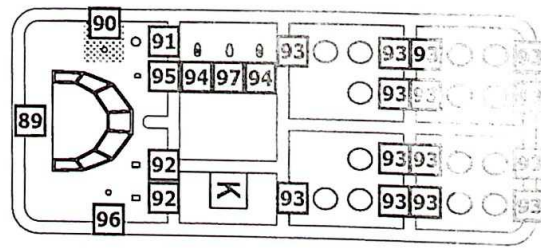

PAINTS

- | | |
|---|--|
| A  HUMBROL 130 WHITE | B  HUMBROL 104 OXFORD BLUE |
| C  HUMBROL 33 BLACK | D  HUMBROL 56 ALUMINIUM |
| E  HUMBROL 27003 POLISHED STEEL | F  HUMBROL 147 LIGHT GREY |

SYMBOLS

- | | | |
|--|---|---|
|  STAGES OF ASSEMBLY |  TO PAINT |  TO BEND |
|  NUMBER PARTS |  GLUE |  SCRATCH BUILT |
|  APPLY DECALS |  DON'T GLUE |  OPEN HOLE |
| x2 QUANTITY OF OPERATIONS |  НА ВИБІР OPTIONAL |  CAT OUT |

SET OF THE PARTS

 PARTS NOT FOR USE

x2

ASSEMBLY INSTRUCTION

ASSEMBLY INSTRUCTION

5

- 17
- 18
- 20
- 32
- 37 x2
- 99
- 100
- 101
- 102

6

- 9
- 10
- 12
- 32
- 37 x2
- 99
- 100
- 101
- 102

7

- 4
- 6
- 5
- 7
- 8
- 11
- 14
- 92

ASSEMBLY INSTRUCTION

- 8
- 5
- 7
- 3
- 6
- 13
- 15
- 16
- 19
- 92

- 9
- 8
- 4
- 27 x2
- 57
- 69
- 70
- 71
- 84 x2
- 87
- 88
- 97