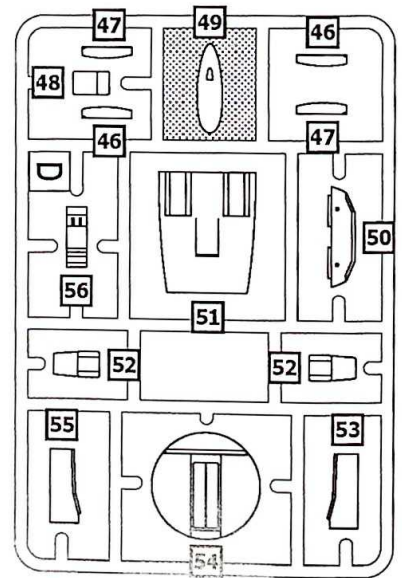

PAINTS

- | | |
|---|--|
| A  HUMBROL 130 WHITE | B  HUMBROL 104 OXFORD BLUE |
| C  HUMBROL 33 BLACK | D  HUMBROL 56 ALUMINIUM |
| E  HUMBROL 27003 POLISHED STEEL | F  HUMBROL 147 LIGHT GREY |

SYMBOLS

- | | | |
|--|---|---|
|  STAGES OF ASSEMBLY |  TO PAINT |  TO BEND |
|  NUMBER PARTS |  GLUE |  SCRATCH BUILT |
|  APPLY DECALS |  DON'T GLUE |  OPEN HOLE |
| x2 QUANTITY OF OPERATIONS |  НА ВИБІР OPTIONAL |  CAT OUT |

SET OF THE PARTS

 PARTS NOT FOR USE

x2

ASSEMBLY INSTRUCTION

ASSEMBLY INSTRUCTION

5

- 17
- 18
- 20
- 32
- 37 x2
- 99
- 100
- 101
- 102

6

- 9
- 10
- 12
- 32
- 37 x2
- 99
- 100
- 101
- 102

7

- 4
- 6
- 5
- 7
- 8
- 11
- 14
- 92

ASSEMBLY INSTRUCTION

- 8
- 5
- 7
- 3
- 6
- 13
- 15
- 16
- 19
- 92

- 9
- 8
- 4
- 27 x2
- 57
- 69
- 70
- 71
- 84 x2
- 87
- 88
- 97

ASSEMBLY INSTRUCTION

10

9

46 x2

47 x2

58

59

61