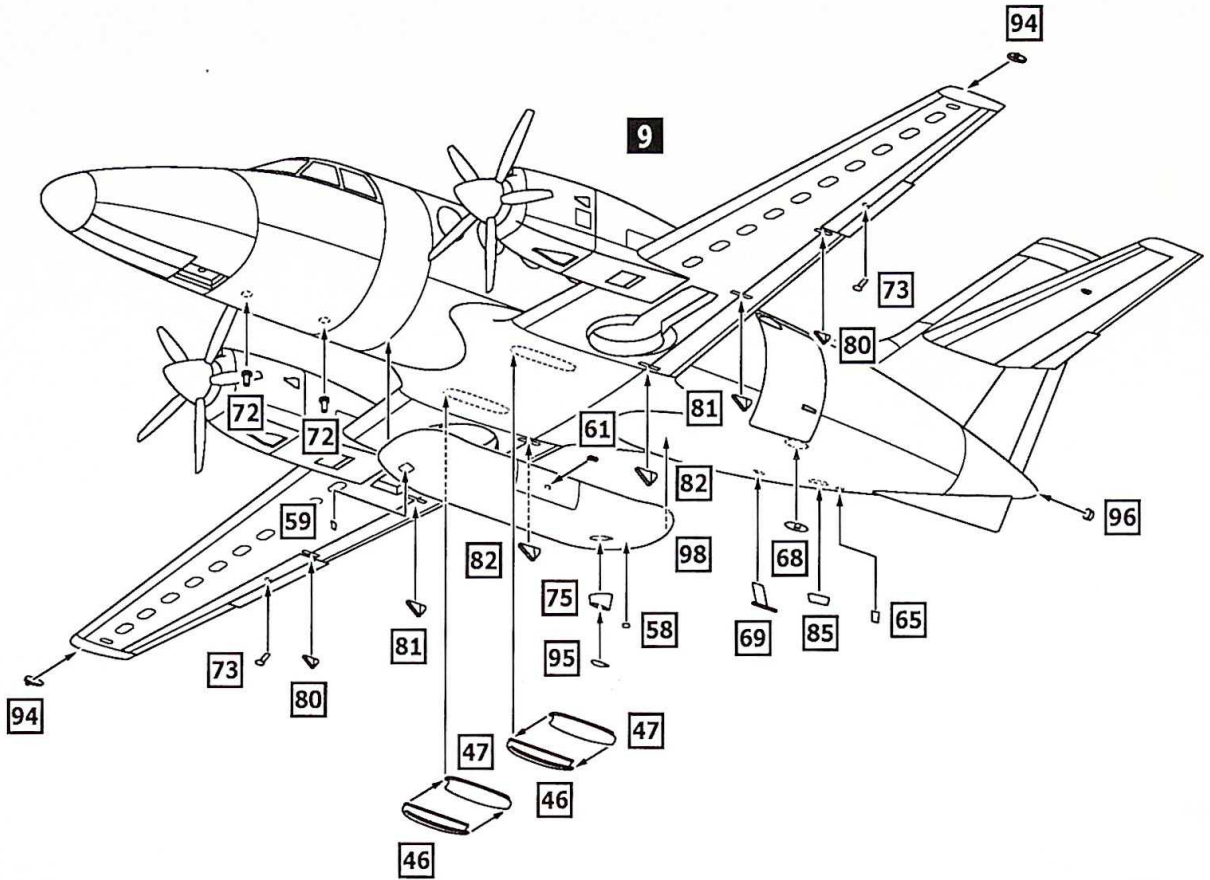

The British Aerospace Jetstream 31/32 is a light twin-turboprop airliner, developed and manufactured by British Aerospace. The Jetstream 31 is developed from the earlier Handley Page Jetstream 1. Until 1993, 386 Jetstream aircrafts had been manufactured, including 161 Jetstream Super 31 (Jetstream 32) airliners with 14 seats passenger cabs. The Jetstream 32 differed from the baseline aircraft in baggage section dimensions and more powerful TPE331-12 engines (1020 h.p. each one).

82 x2

85

94 x2

95

96

98

11

10