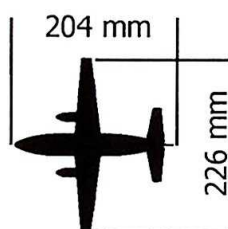

LIMITED EDITION

SOVA-M
SVM-72007

Jetstream
Super 31

UNASSEMBLED PLASTIC MODEL KITS

SCALE:1/72

152 parts

DECALS

ONE VERSION OF COLOURING