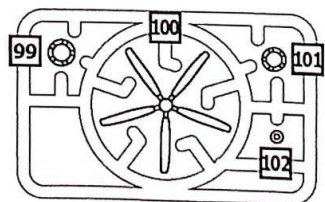

PAINTS

- | | |
|---|--|
| A  HUMBROL 130 WHITE | B  HUMBROL 104 OXFORD BLUE |
| C  HUMBROL 33 BLACK | D  HUMBROL 56 ALUMINIUM |
| E  HUMBROL 27003 POLISHED STEEL | F  HUMBROL 147 LIGHT GREY |

SYMBOLS

- | | | |
|--|---|---|
|  STAGES OF ASSEMBLY |  TO PAINT |  TO BEND |
|  NUMBER PARTS |  GLUE |  SCRATCH BUILT |
|  APPLY DECALS |  DON'T GLUE |  OPEN HOLE |
| x2 QUANTITY OF OPERATIONS |  НА ВИБІР OPTIONAL |  CAT OUT |

SET OF THE PARTS

 PARTS NOT FOR USE

x2

ASSEMBLY INSTRUCTION

ASSEMBLY INSTRUCTION

5

- 17
- 18
- 20
- 32
- 37 x2
- 99
- 100
- 101
- 102

6

- 9
- 10
- 12
- 32
- 37 x2
- 99
- 100
- 101
- 102

7

- 4
- 6
- 5
- 7
- 8
- 11
- 14
- 92

ASSEMBLY INSTRUCTION

- 8
- 5
- 7
- 3
- 6
- 13
- 15
- 16
- 19
- 92

- 9
- 8
- 4
- 27 x2
- 57
- 69
- 70
- 71
- 84 x2
- 87
- 88
- 97