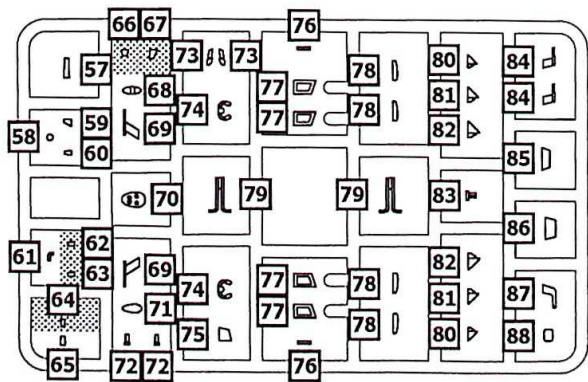

PAINTS

- | | |
|---|--|
| A  HUMBROL 130 WHITE | B  HUMBROL 104 OXFORD BLUE |
| C  HUMBROL 33 BLACK | D  HUMBROL 56 ALUMINIUM |
| E  HUMBROL 27003 POLISHED STEEL | F  HUMBROL 147 LIGHT GREY |

SYMBOLS

- | | | |
|--|---|---|
|  STAGES OF ASSEMBLY |  TO PAINT |  TO BEND |
|  NUMBER PARTS |  GLUE |  SCRATCH BUILT |
|  APPLY DECALS |  DON'T GLUE |  OPEN HOLE |
| x2 QUANTITY OF OPERATIONS |  НА ВИБІР OPTIONAL |  CAT OUT |

SET OF THE PARTS

 PARTS NOT FOR USE

x2

ASSEMBLY INSTRUCTION

ASSEMBLY INSTRUCTION

5

- 17
- 18
- 20
- 32
- 37 x2
- 99
- 100
- 101
- 102

6

- 9
- 10
- 12
- 32
- 37 x2
- 99
- 100
- 101
- 102

7

- 4
- 6
- 5
- 7
- 8
- 11
- 14
- 92

ASSEMBLY INSTRUCTION

- 8
- 5
- 7
- 3
- 6
- 13
- 15
- 16
- 19
- 92

- 9
- 8
- 4
- 27 x2
- 57
- 69
- 70
- 71
- 84 x2
- 87
- 88
- 97