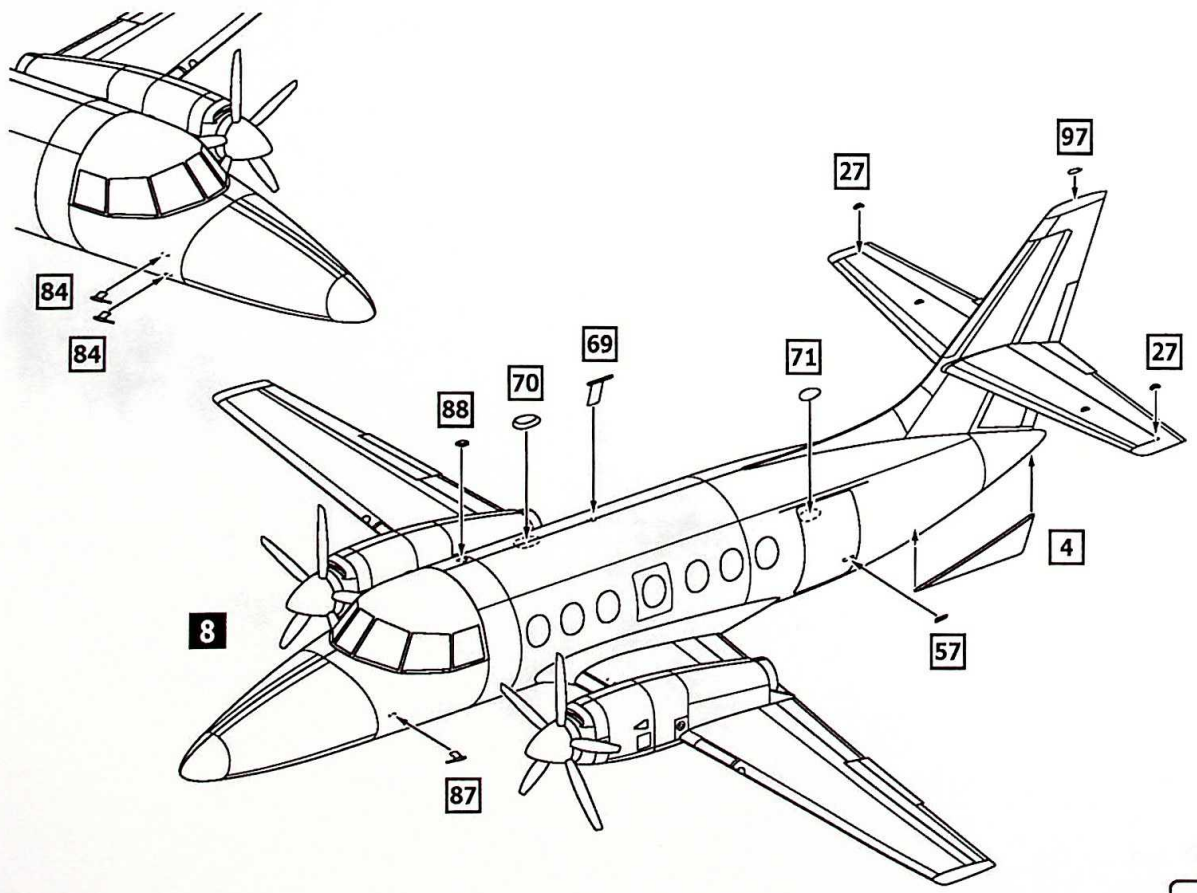

The British Aerospace Jetstream 31/32 is a light twin-turboprop airliner, developed and manufactured by British Aerospace. The Jetstream 31 is developed from the earlier Handley Page Jetstream 1. Until 1993, 386 Jetstream aircrafts had been manufactured, including 161 Jetstream Super 31 (Jetstream 32) airliners with 14 seats passenger cabs. The Jetstream 32 differed from the baseline aircraft in baggage section dimensions and more powerful TPE331-12 engines (1020 h.p. each one).

- 9
- 10
- 12
- 32
- 37 x2
- 99
- 100
- 101
- 102

7

- 4
- 6
- 5
- 7
- 8
- 11
- 14
- 92

ASSEMBLY INSTRUCTION

- 8
- 5
- 7
- 3
- 6
- 13
- 15
- 16
- 19
- 92

- 9
- 8
- 4
- 27 x2
- 57
- 69
- 70
- 71
- 84 x2
- 87
- 88
- 97