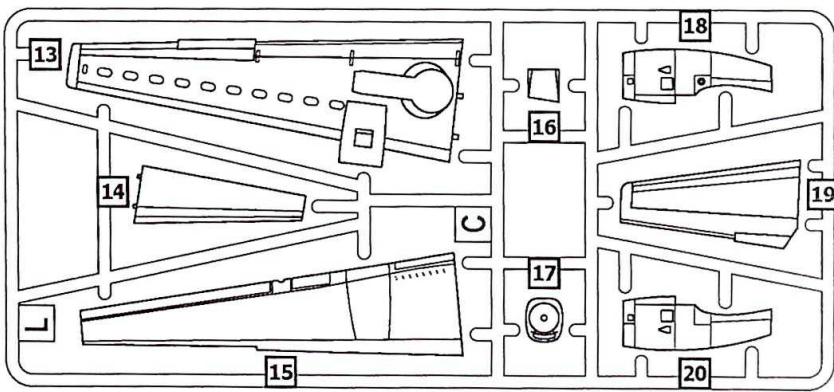

PAINTS

- | | |
|---|--|
| A  HUMBROL 130 WHITE | B  HUMBROL 104 OXFORD BLUE |
| C  HUMBROL 33 BLACK | D  HUMBROL 56 ALUMINIUM |
| E  HUMBROL 27003 POLISHED STEEL | F  HUMBROL 147 LIGHT GREY |

SYMBOLS

- | | | |
|--|---|---|
|  STAGES OF ASSEMBLY |  TO PAINT |  TO BEND |
|  NUMBER PARTS |  GLUE |  SCRATCH BUILT |
|  APPLY DECALS |  DON'T GLUE |  OPEN HOLE |
| x2 QUANTITY OF OPERATIONS |  НА ВИБІР OPTIONAL |  CAT OUT |

SET OF THE PARTS

 PARTS NOT FOR USE

x2

ASSEMBLY INSTRUCTION

ASSEMBLY INSTRUCTION

5

- 17
- 18
- 20
- 32
- 37 x2
- 99
- 100
- 101
- 102

6

- 9
- 10
- 12
- 32
- 37 x2
- 99
- 100
- 101
- 102

7

- 4
- 6
- 5
- 7
- 8
- 11
- 14
- 92

ASSEMBLY INSTRUCTION

- 8
- 5
- 7
- 3
- 6
- 13
- 15
- 16
- 19
- 92

- 9
- 8
- 4
- 27 x2
- 57
- 69
- 70
- 71
- 84 x2
- 87
- 88
- 97