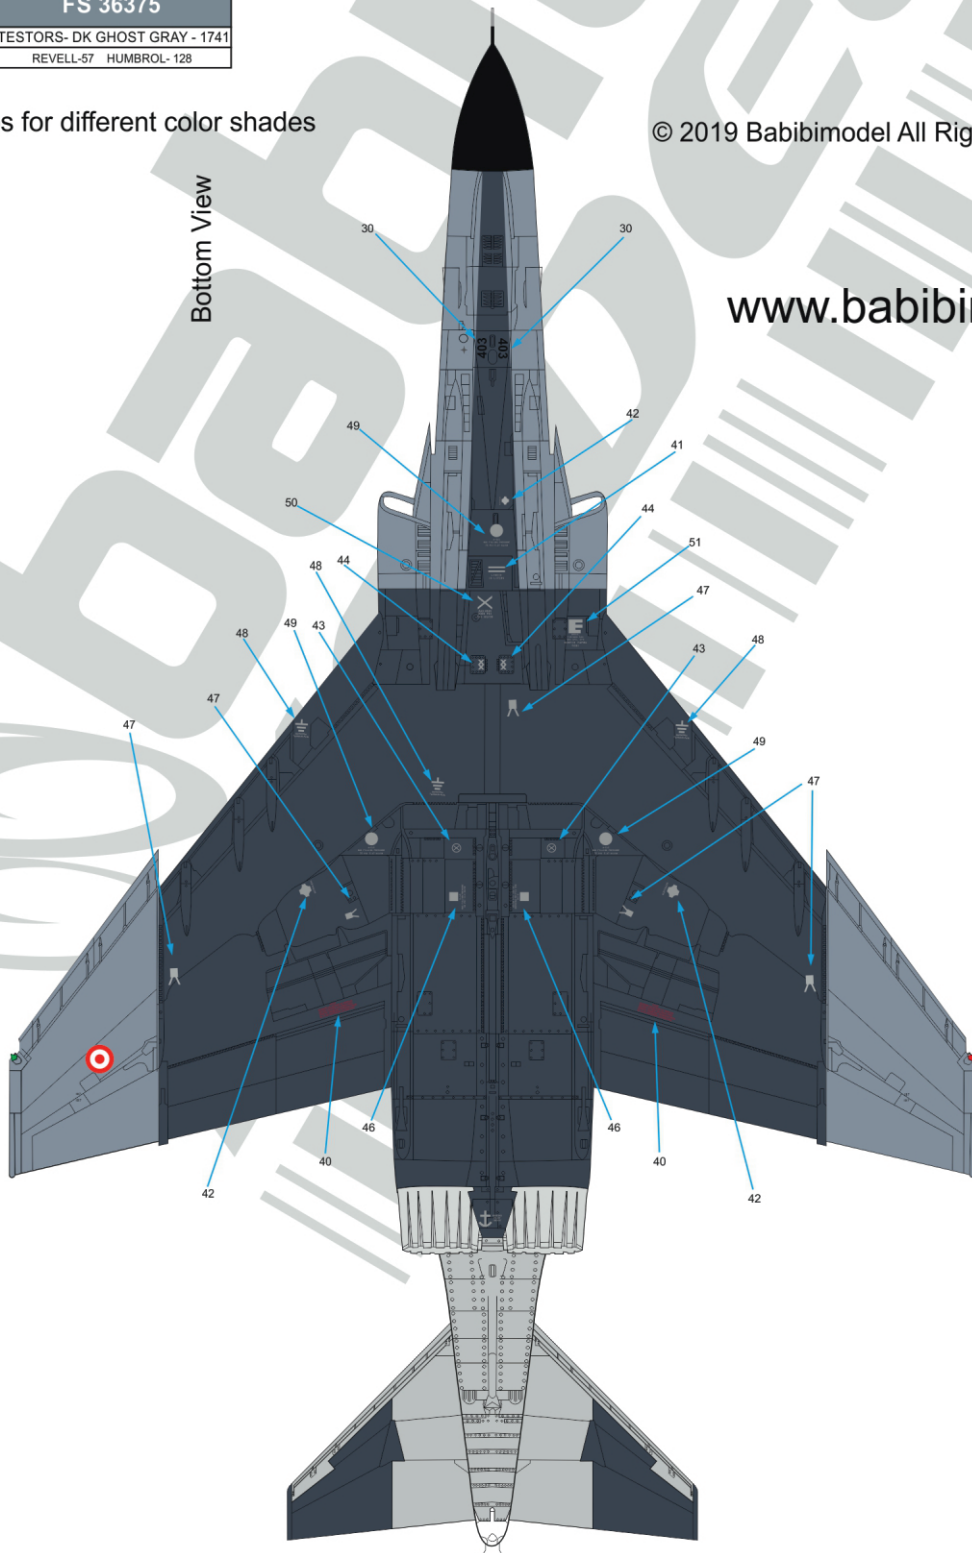

<b>FS 36118</b>
TESTORS- GUNSHIP GRAY - 1723
REVELL-77 TAMIYA- X124 HUMBROL- 125

<b>FS 36375</b>
TESTORS- DK GHOST GRAY - 1741
REVELL-57 HUMBROL- 128

**DBT-01380-381-382**

See reference photos for different color shades

[www.babibimodel.com](http://www.babibimodel.com)

© 2023 Babibimodel All Rights Reserved

Right View

<b>FS 36118</b>
TESTORS- GUNSHIP GRAY - 1723
REVELL-77 TAMIYA- X124 HUMBROL- 125

<b>FS 36375</b>
TESTORS- DK GHOST GRAY - 1741
REVELL-57 HUMBROL- 128

**DBT-01380-381-382**

See reference photos for different color shades

© 2019 Babibimodel All Rights Reserved

Bottom View

[www.babibimodel.com](http://www.babibimodel.com)