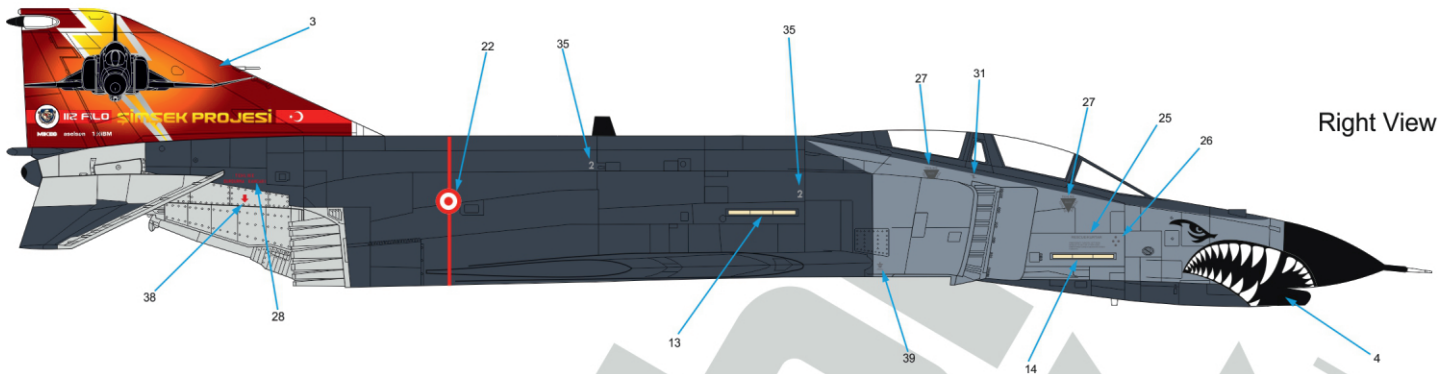

Right View

FS 36118
TESTORS- GUNSHIP GRAY - 1723
REVELL-77 TAMIYA- X124 HUMBROL- 125

FS 36375
TESTORS- DK GHOST GRAY - 1741
REVELL-57 HUMBROL- 128

DBT-01380-381-382

See reference photos for different color shades

© 2019 Babibimodel All Rights Reserved

www.babibimodel.com