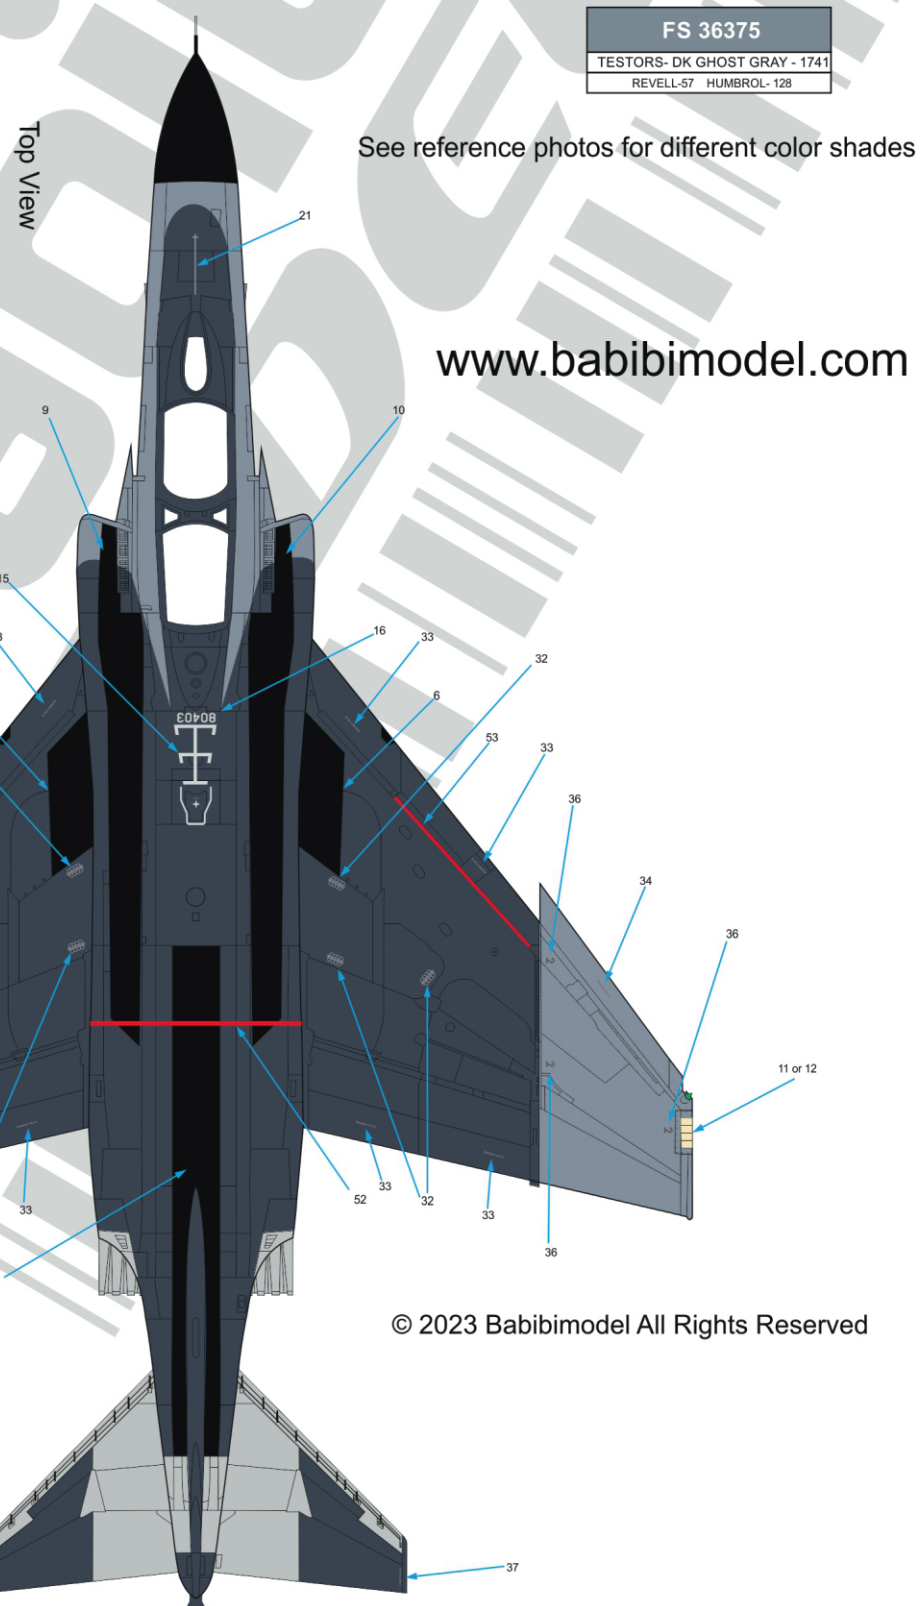

<b>FS 36118</b>
TESTORS- GUNSHIP GRAY - 1723
REVELL-77 TAMIYA- X124 HUMBROL- 125

<b>FS 36375</b>
TESTORS- DK GHOST GRAY - 1741
REVELL-57 HUMBROL- 128

**DBT-01380-381-382**

See reference photos for different color shades

[www.babibimodel.com](http://www.babibimodel.com)

© 2023 Babibimodel All Rights Reserved

Right View

<b>FS 36118</b>
TESTORS- GUNSHIP GRAY - 1723
REVELL-77 TAMIYA- X124 HUMBROL- 125

<b>FS 36375</b>
TESTORS- DK GHOST GRAY - 1741
REVELL-57 HUMBROL- 128