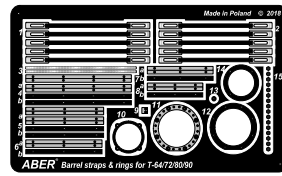

125 mm 2A46M-5/6 Barrel for Russian main battle tank T-72B3; T-90S/MS

(Lufa do działła czołgu T-72B3; T-90S/MS)

1/35 scale update fit to MENG, TRUMPETER & ZVIEZDA models

ABER®

35 L-149

WWW.ABER.NET.PL

Made in Poland © 2019

Use Cyanoacryl glue (Kleić klejami cyjanoakrylowymi)

Scour metal parts before using (Odtłuścić metalowe części przed użyciem)

For Zvezda T-90MS

For Trumpeter T-72B3 (09510)

For Trumpeter T-72B3 (09561) T-90S (09524)

We advise that better method to join metal to metal is soldering. Use ABER soldering solution AF20 (doradzamy łączenie części metalowych za pomocą lutowania. Zastosuj nasz topnik AF20)

Please note that, for purpose of improvement ABER sets designs are subjects to change without notice. Proszę mieć na uwadze fakt, że zestawy ABER mogą ulec zmianie ze względu na ulepszenia, bez powiadomienia.

OSTRZEŻENIE
Jakiegokolwiek kopiowanie, produkowanie i reprodukcja wyrobów firmy ABER bez zezwolenia, w całości lub części jest surowo zabronione. Powyższe działania powodują powstanie odpowiedzialności cywilnej oraz mogą spowodować wszczęcie postępowania karnego.

WARNING
Any unauthorized copying, producing and reproducing of ABER company products, or any part thereof, is strictly prohibited and any such action establishes liability for a civil action and may give rise to criminal prosecution.

OPTIONAL on left side
wire $\varnothing$ 0.30x1,0 (drut)

wire $\varnothing$ 0.30 (drut)

wire $\varnothing$ 0.10 (drut)

From bottom (Od spodu)
wire $\varnothing$ 0.30 (drut $\varnothing$ 0.30)

TUB

wire $\varnothing$ 0.30x1,2 (drut $\varnothing$ 0.30x1,2)

OPTIONAL

wire $\varnothing$ 0.30x0,7 (drut $\varnothing$ 0.30x0,7)

OPTIONAL

wire $\varnothing$ 0.30x0,7 (drut $\varnothing$ 0.30x0,7)

OPTIONAL

wire $\varnothing$ 0.30x0,7 (drut $\varnothing$ 0.30x0,7)

OPTIONAL

wire $\varnothing$ 0.30x2,6 (drut $\varnothing$ 0.3x2,6)

CUT

BEN

TUB