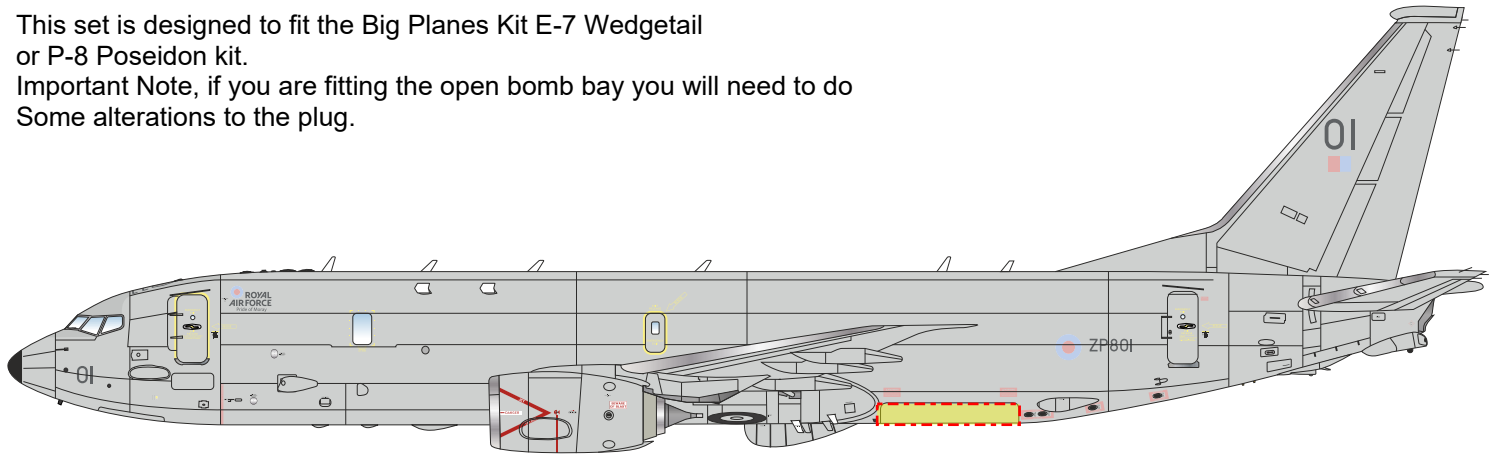

This set is designed to fit the Big Planes Kit E-7 Wedgetail or P-8 Poseidon kit.
 Important Note, if you are fitting the open bomb bay you will need to do
 Some alterations to the plug.

Note* Orientation of the
 Bomb bay

Stay Arms
 4 No

Door s folded
 Both side