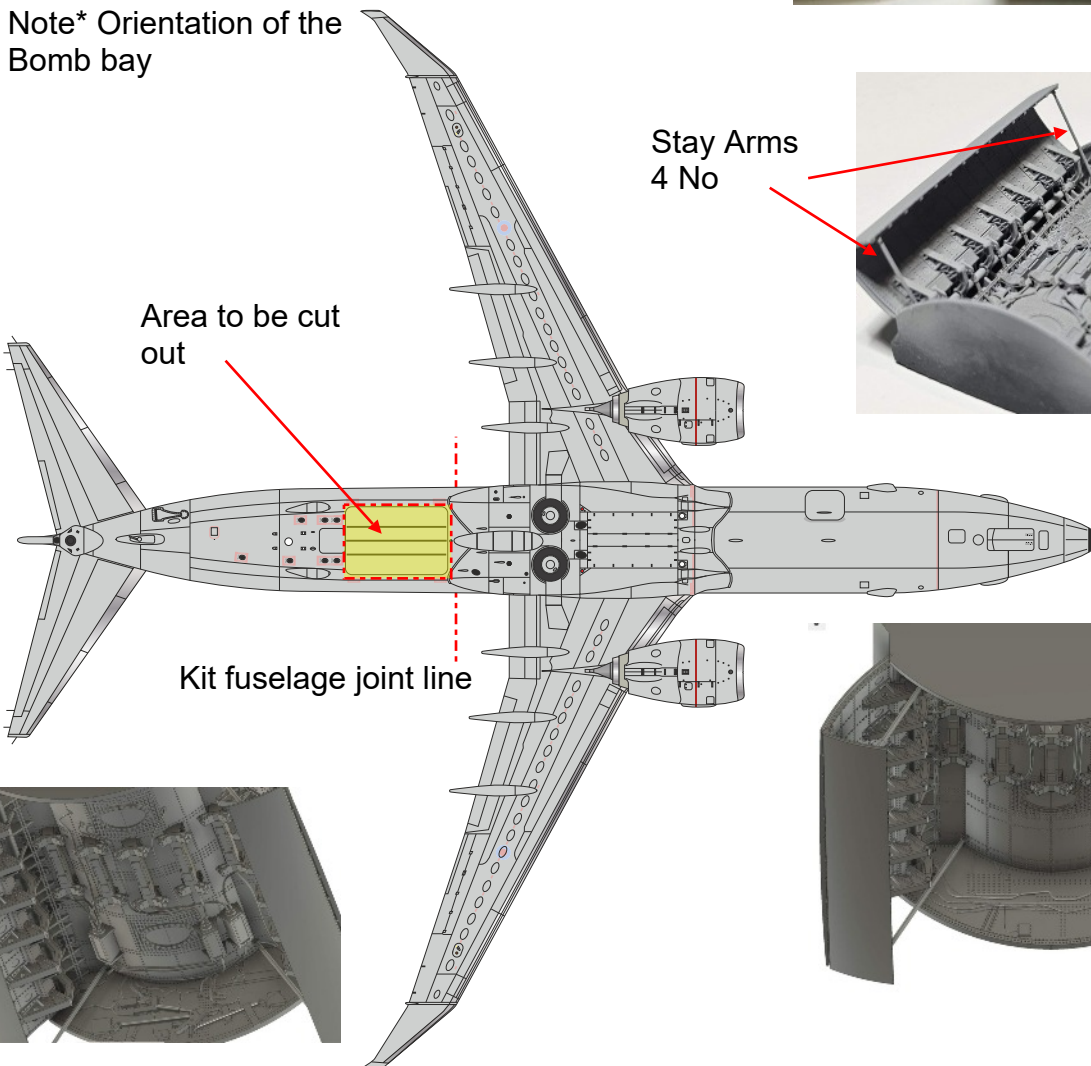

This set is designed to fit the Big Planes Kit E-7 Wedgetail or P-8 Poseidon kit.
 Important Note, if you are fitting the open bomb bay you will need to do
 Some alterations to the plug.

Note* Orientation of the
 Bomb bay

Stay Arms
 4 No

Door s folded
 Both side