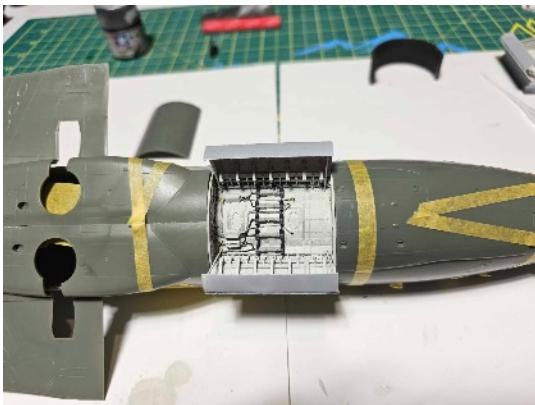

This set is designed to fit the Big Planes Kit E-7 Wedgetail or P-8 Poseidon kit.
 Important Note, if you are fitting the open bomb bay you will need to do
 Some alterations to the plug.

Note* Orientation of the
 Bomb bay

Stay Arms
 4 No

Door s folded
 Both side