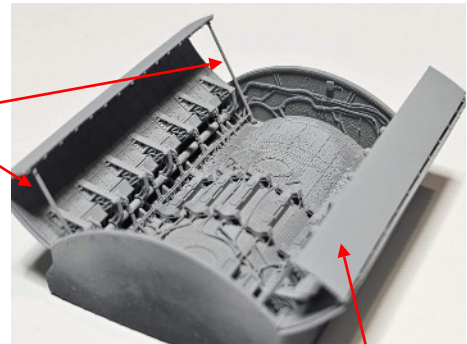

This set is designed to fit the Big Planes Kit E-7 Wedgetail or P-8 Poseidon kit.
 Important Note, if you are fitting the open bomb bay you will need to do
 Some alterations to the plug.

Note* Orientation of the
 Bomb bay

Stay Arms
 4 No

Door s folded
 Both side