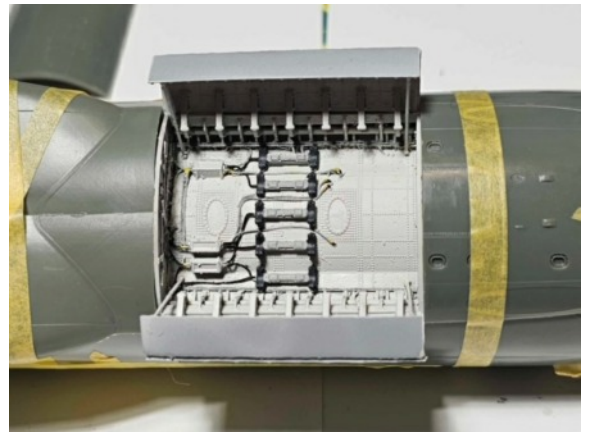

This set is designed to fit the Big Planes Kit E-7 Wedgetail or P-8 Poseidon kit.
 Important Note, if you are fitting the open bomb bay you will need to do
 Some alterations to the plug.

Note* Orientation of the
 Bomb bay

Stay Arms
 4 No

Door s folded
 Both side