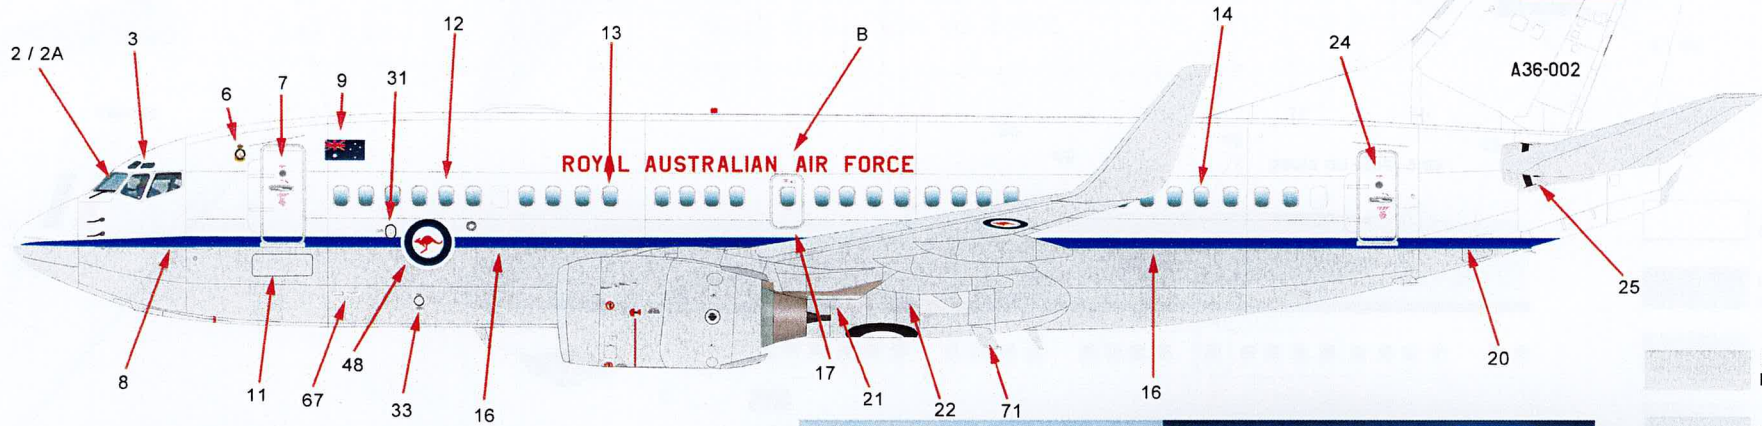

Royal Australian Air Force

BOEING 737-700 BBJ

34 Squadron VIP Transport

2020 Scheme