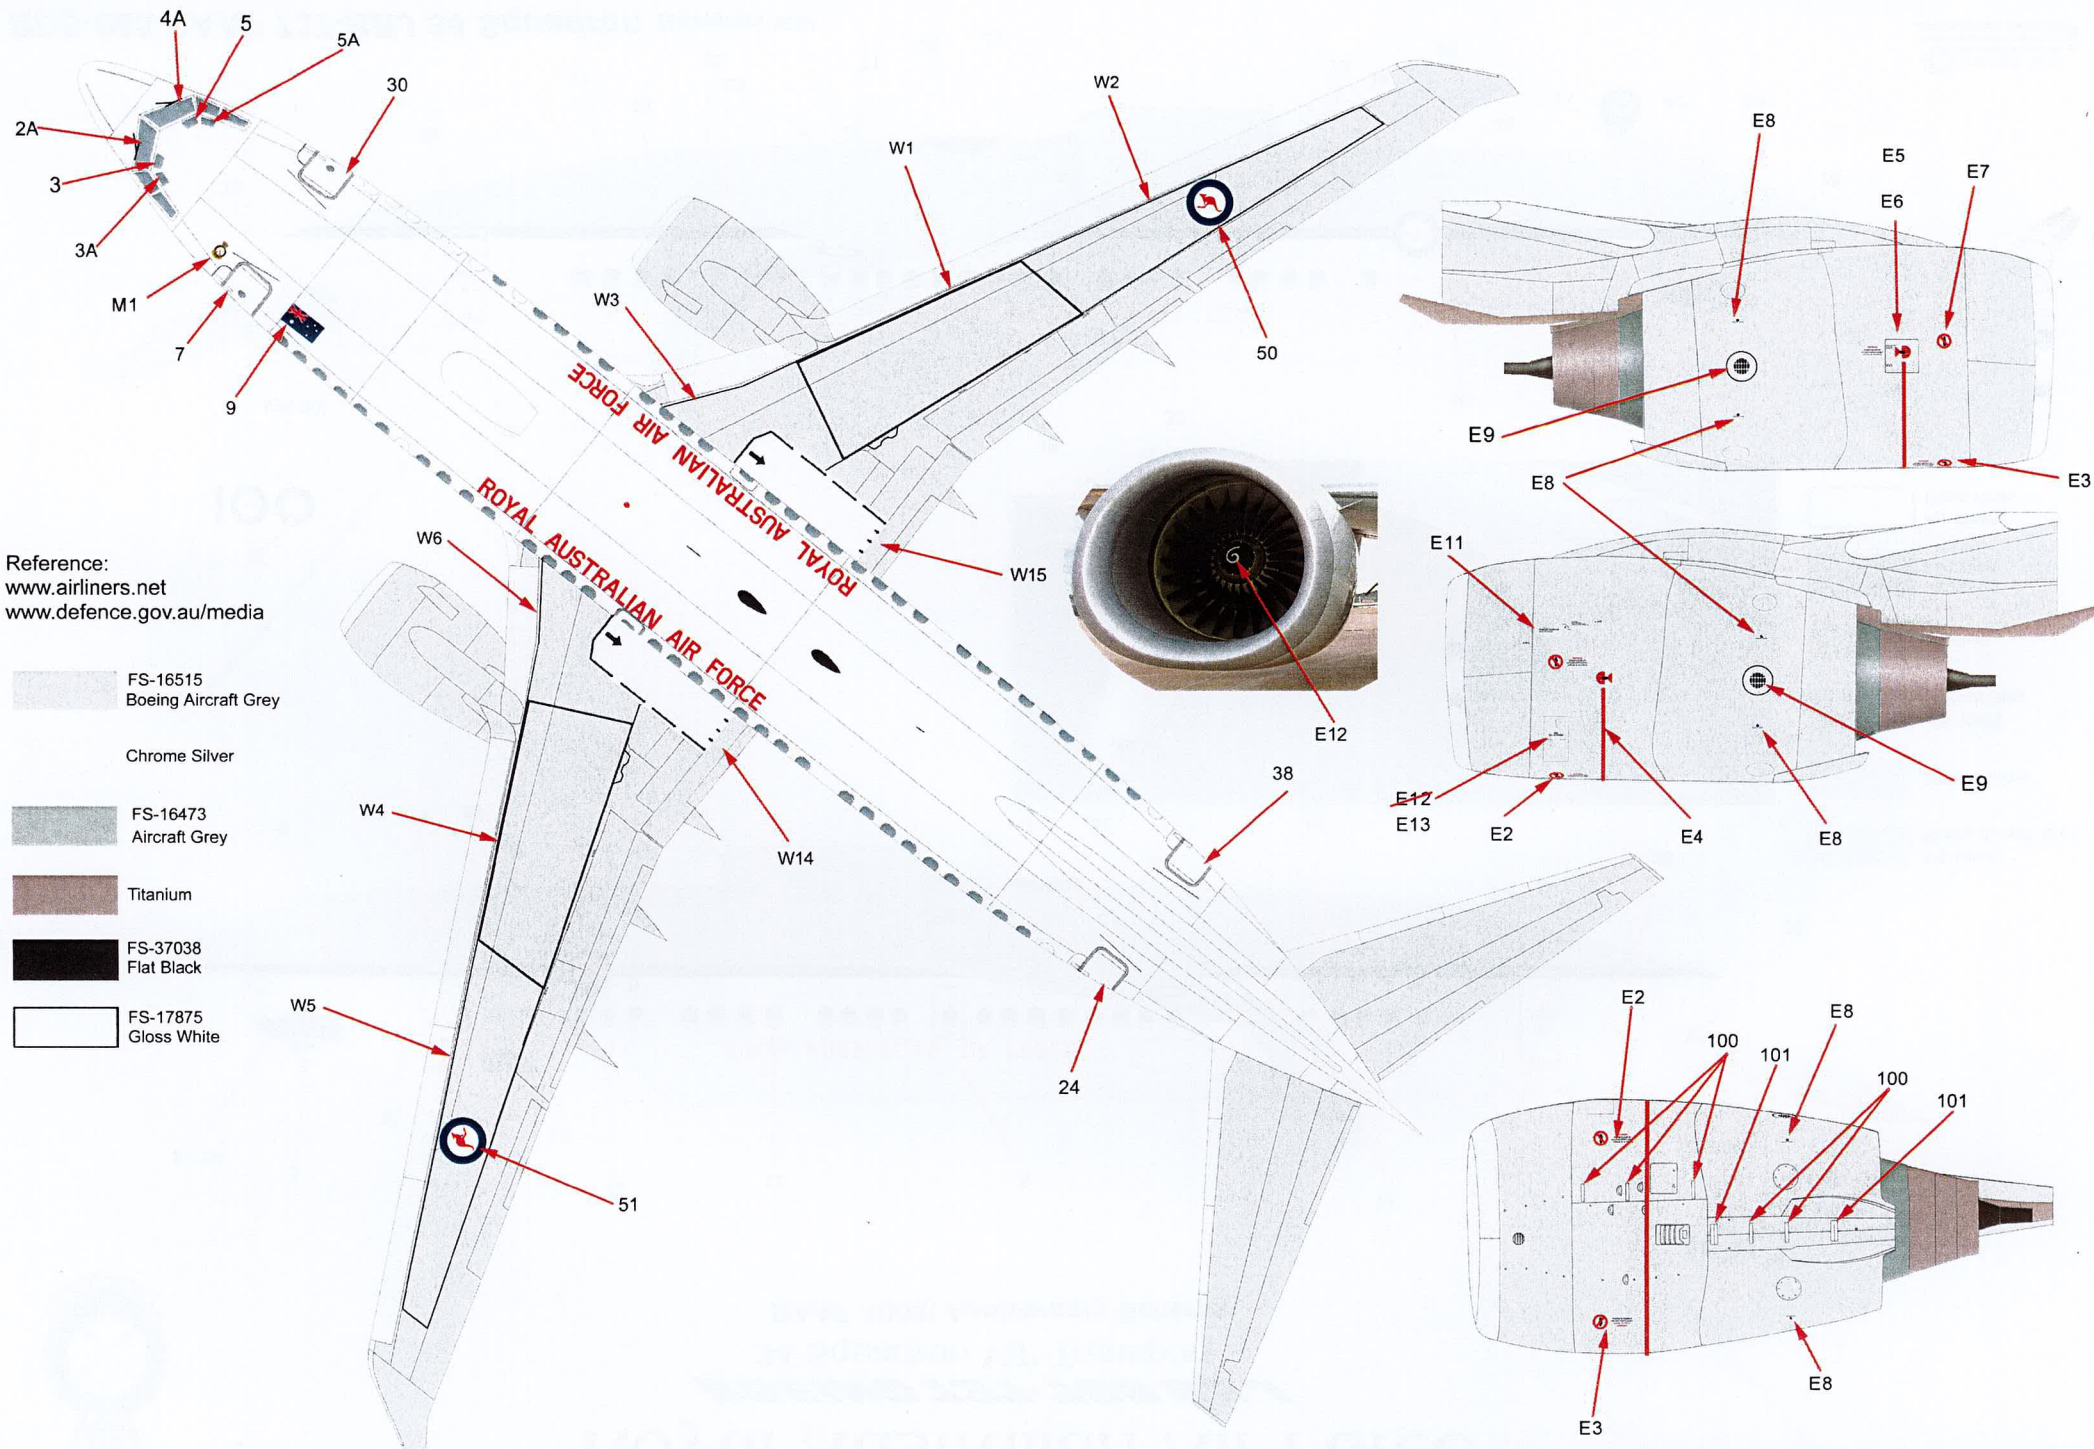

Reference:
www.airliners.net
www.defence.gov.au/media

RDS-085 RAAF 737-BBJ 34 Squadron

Boeing 737-300-800-BBJ Paint Masks

For 1/72 BPK Kit

737-800

RDS-085 RAAF 737-BBJ 34 Squadron

Boeing 737-300-800-BBJ Paint Masks