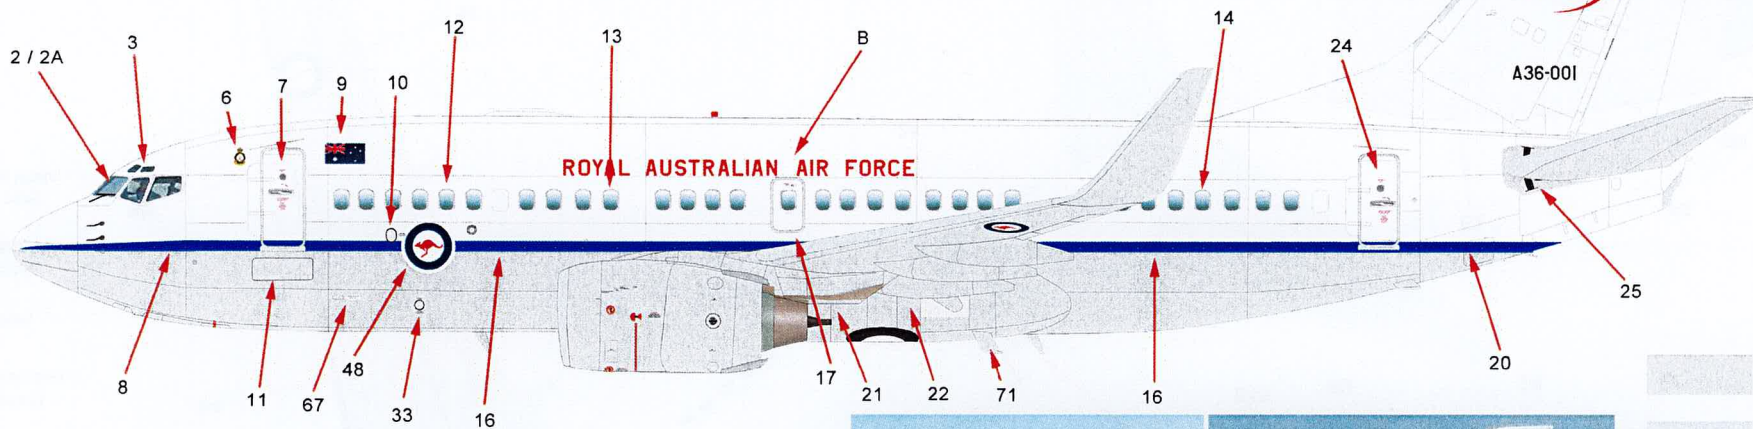

Royal Australian Air Force

BOEING 737-700 BBJ

34 Squadron VIP Transport

Delivery Scheme

Royal Australian Air Force

BOEING 737-700 BBJ

34 Squadron VIP Transport

RAAF 100th Anniversary Scheme