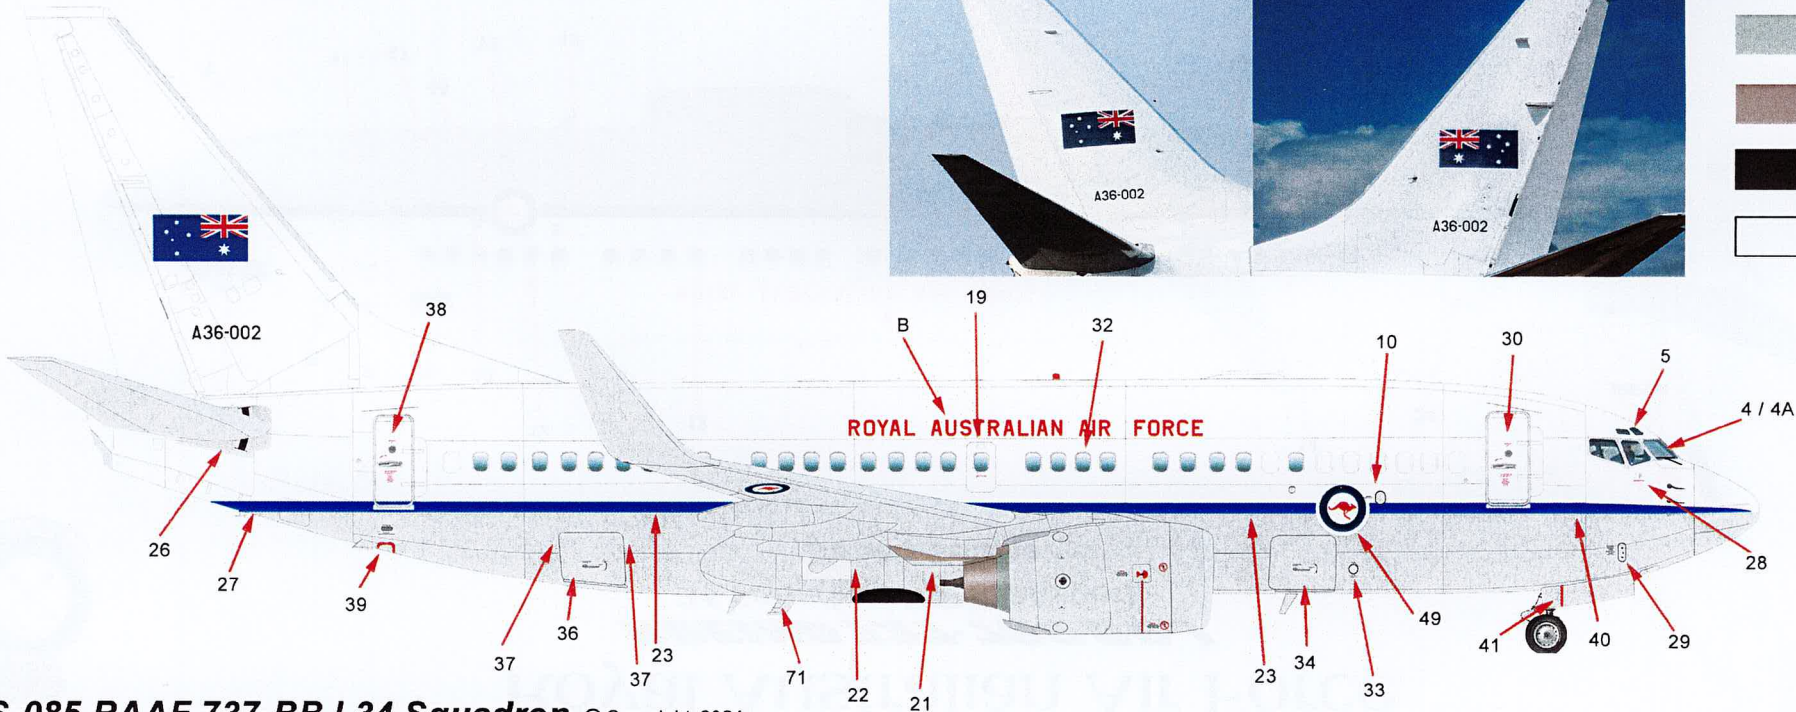

Royal Australian Air Force

BOEING 737-700 BBJ

34 Squadron VIP Transport

2020 Scheme

- FS-16515 Boeing Aircraft Grey
- Chrome Silver
- FS-16473 Aircraft Grey
- Titanium
- FS-37038 Flat Black
- FS-17875 Gloss White

Royal Australian Air Force

BOEING 737-700 BBJ

34 Squadron VIP Transport

Delivery Scheme

Royal Australian Air Force

BOEING 737-700 BBJ

34 Squadron VIP Transport

RAAF 100th Anniversary Scheme