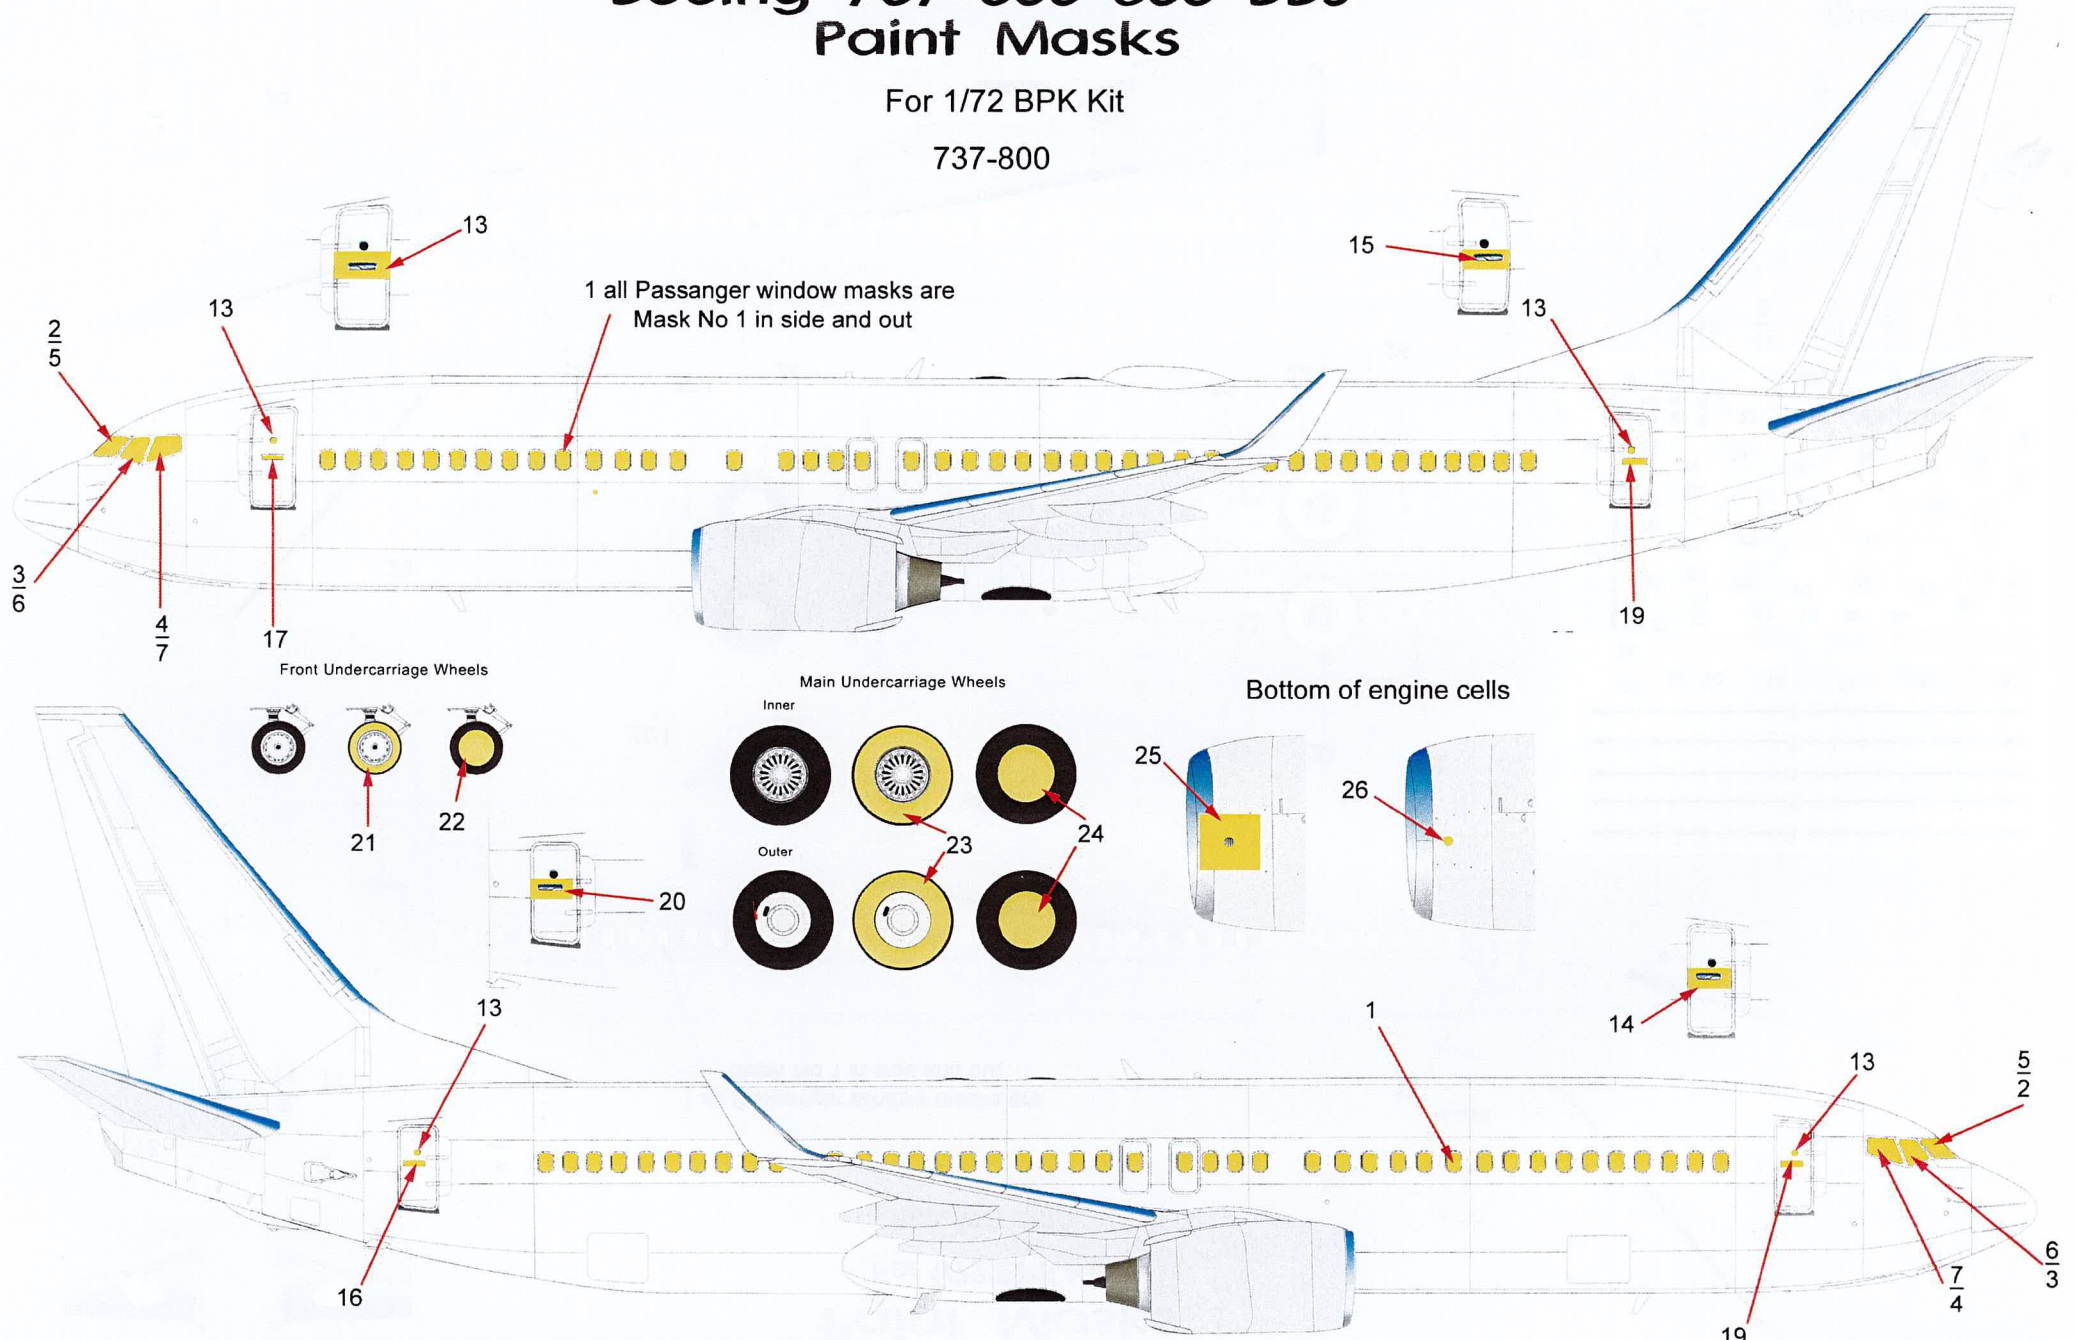

Boeing 737-300-800-BBJ Paint Masks

For 1/72 BPK Kit

737-800