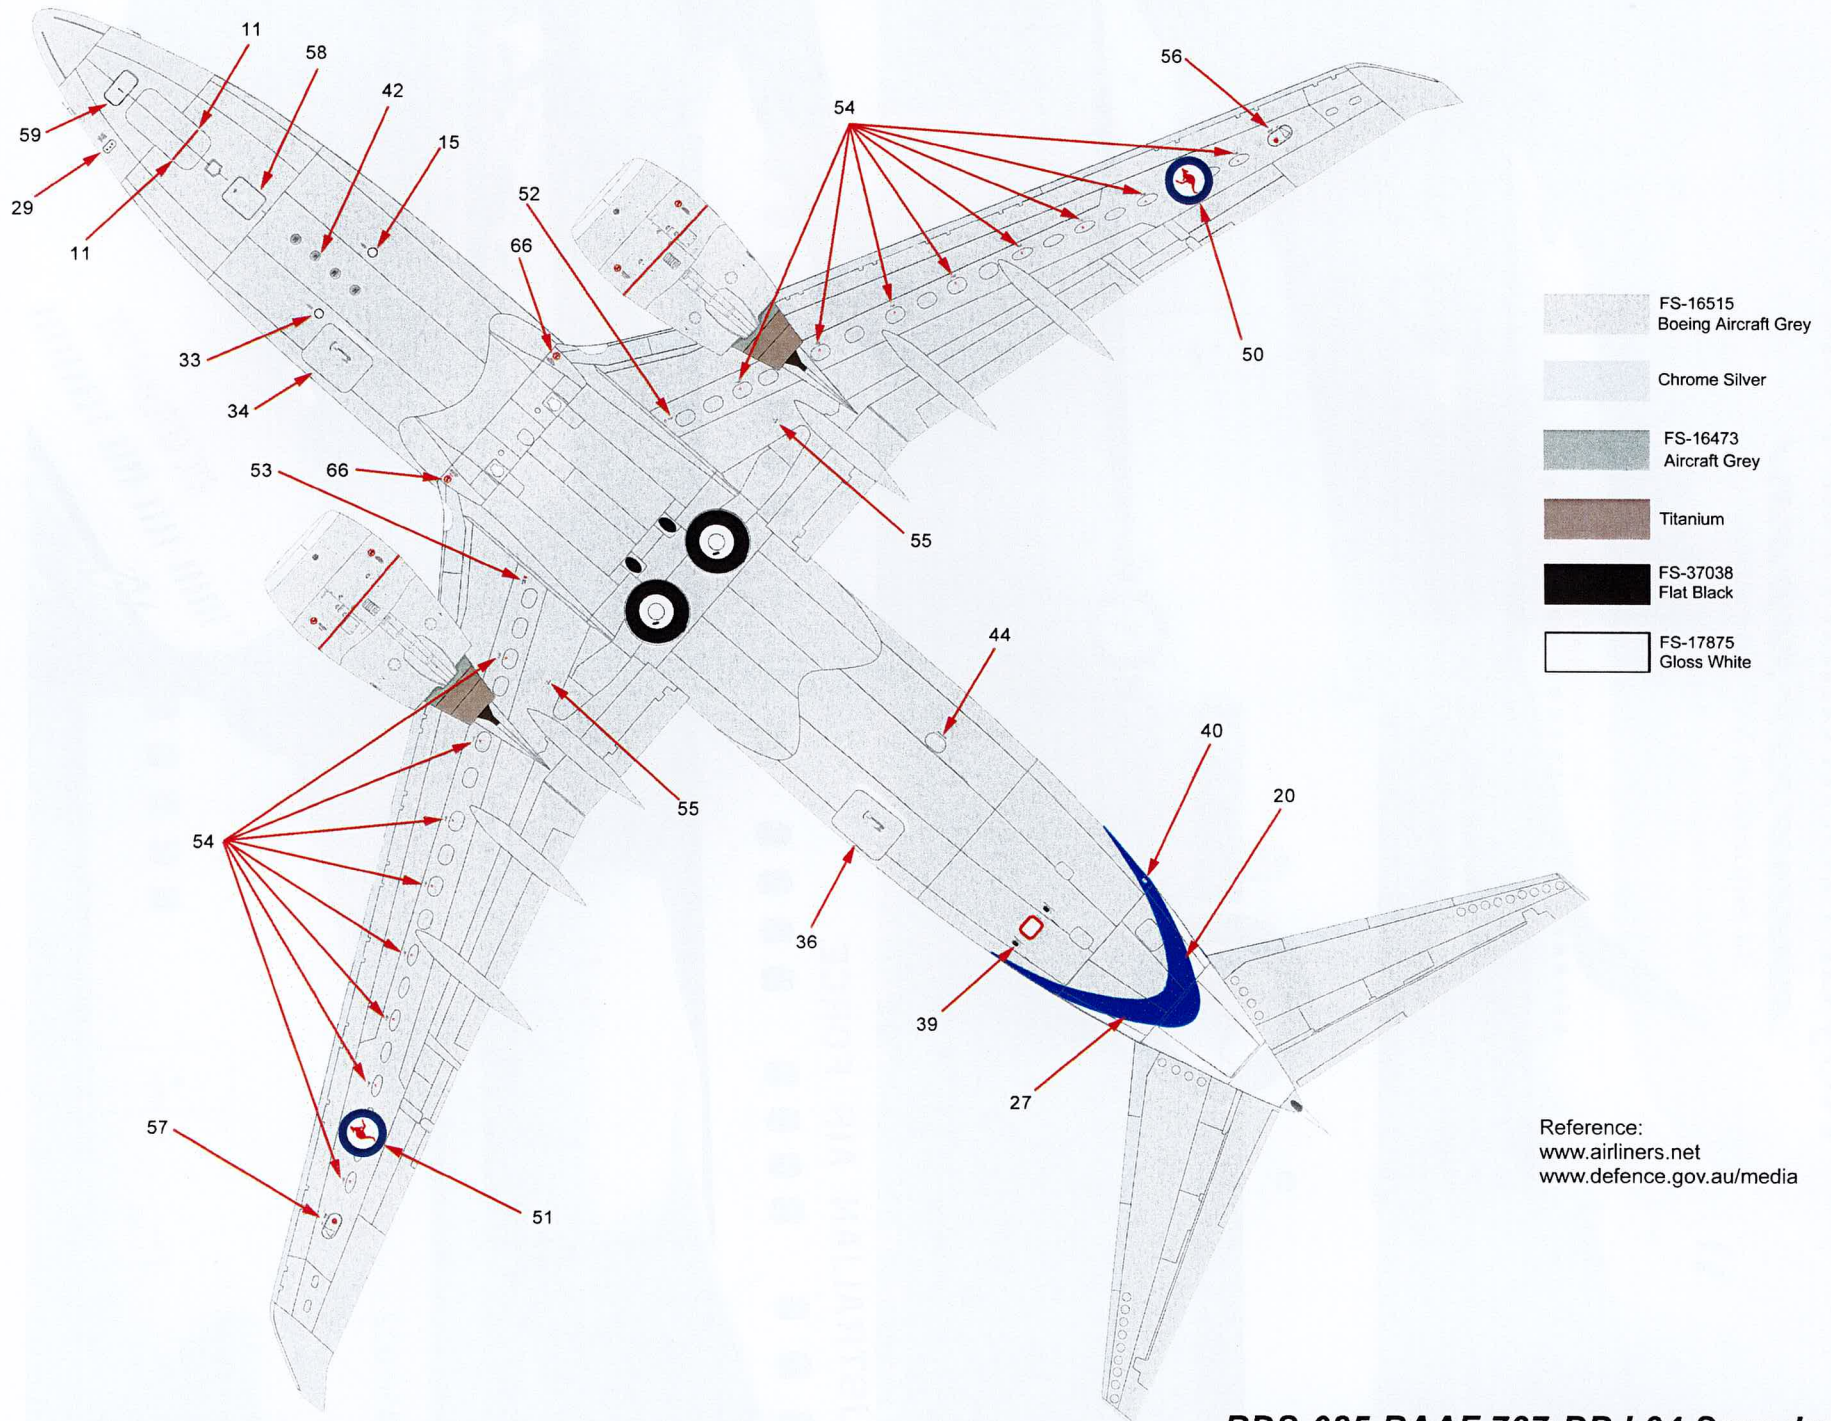

- FS-16515
  Boeing Aircraft Grey
- Chrome Silver
- FS-16473
  Aircraft Grey
- Titanium
- FS-37038
  Flat Black
- FS-17875
  Gloss White

Reference:
www.airliners.net
www.defence.gov.au/media

RDS-085 RAAF 737-BBJ 34 Squadron