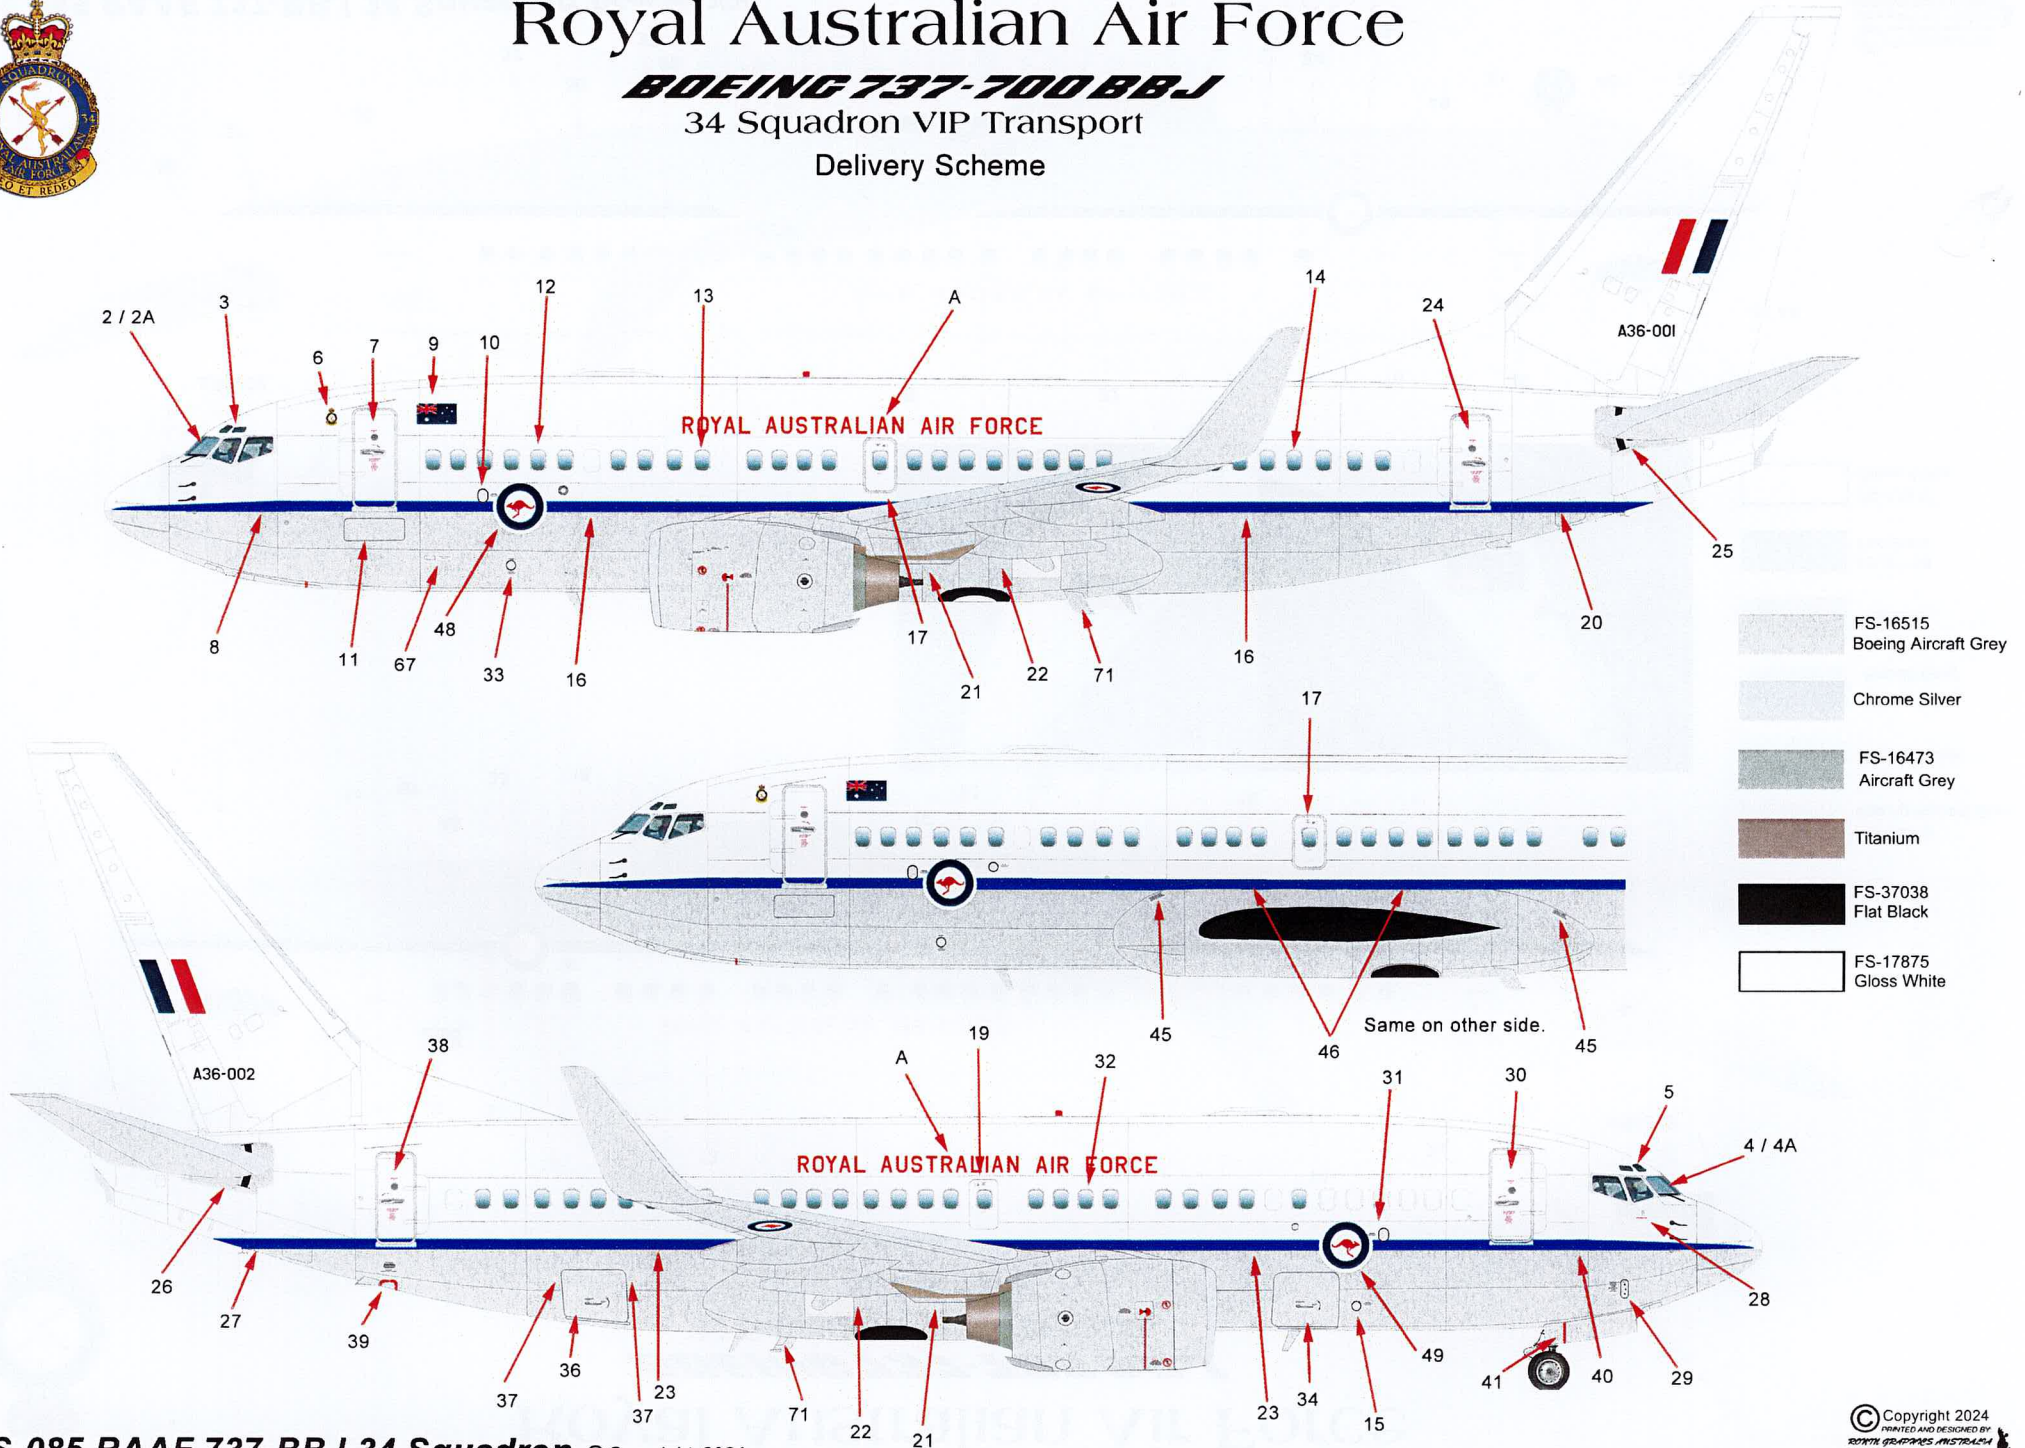

Royal Australian Air Force

BOEING 737-700 BBJ

34 Squadron VIP Transport

2020 Scheme

- FS-16515 Boeing Aircraft Grey
- Chrome Silver
- FS-16473 Aircraft Grey
- Titanium
- FS-37038 Flat Black
- FS-17875 Gloss White

Royal Australian Air Force

BOEING 737-700 BBJ

34 Squadron VIP Transport

Delivery Scheme

Royal Australian Air Force

BOEING 737-700 BBJ

34 Squadron VIP Transport

RAAF 100th Anniversary Scheme

- FS-16515 Boeing Aircraft Grey
- Chrome Silver
- FS-16473 Aircraft Grey
- Titanium
- FS-37038 Flat Black
- FS-17875 Gloss White

- FS-16515
Boeing Aircraft Grey
- Chrome Silver
- FS-16473
Aircraft Grey
- Titanium
- FS-37038
Flat Black
- FS-17875
Gloss White