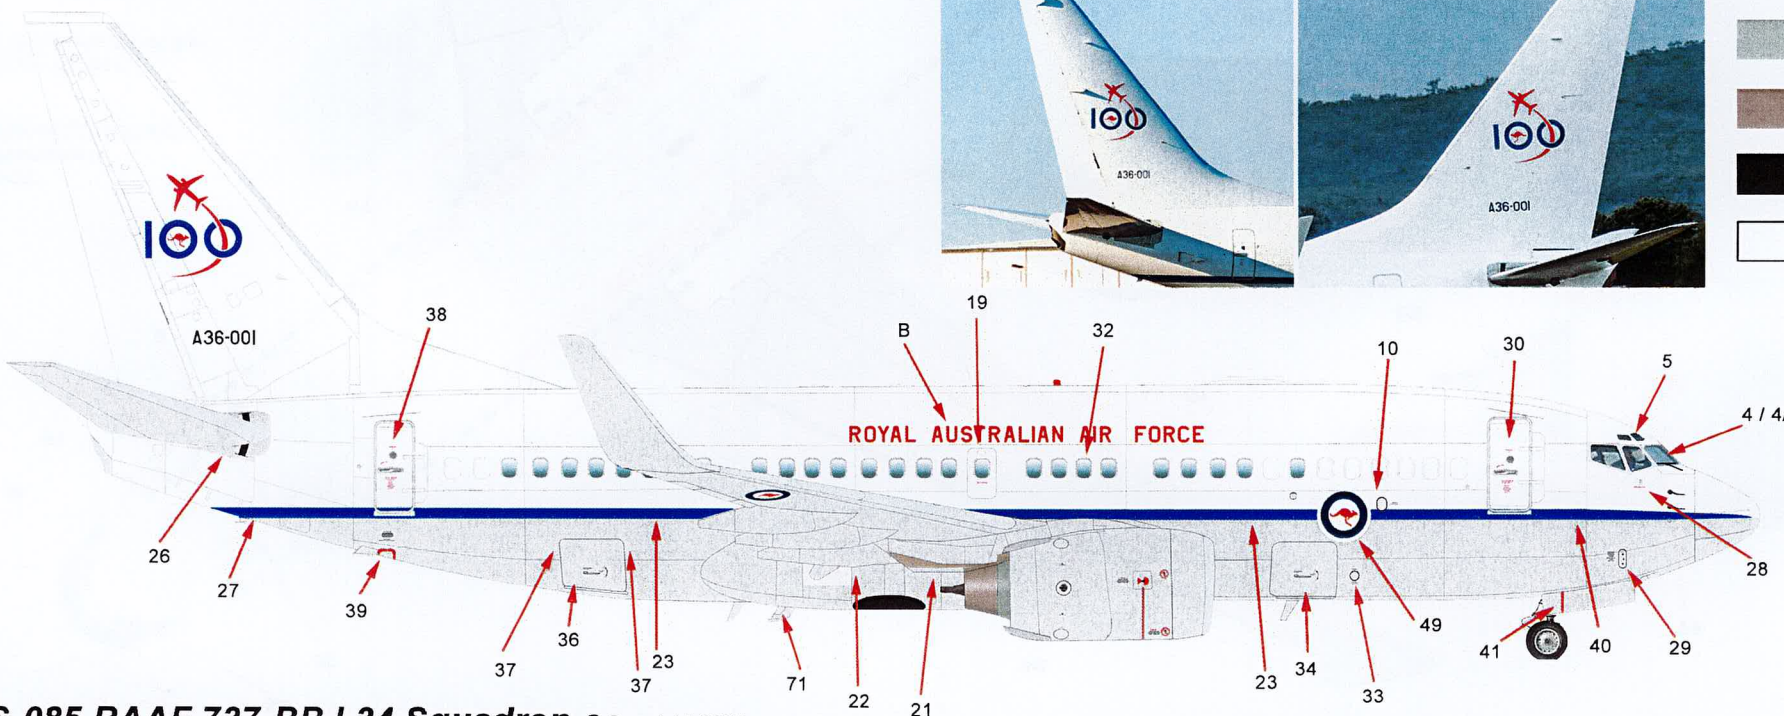

Royal Australian Air Force

BOEING 737-700 BBJ

34 Squadron VIP Transport

Delivery Scheme

Royal Australian Air Force

BOEING 737-700 BBJ

34 Squadron VIP Transport

RAAF 100th Anniversary Scheme

- FS-16515 Boeing Aircraft Grey
- Chrome Silver
- FS-16473 Aircraft Grey
- Titanium
- FS-37038 Flat Black
- FS-17875 Gloss White

- FS-16515
Boeing Aircraft Grey
- Chrome Silver
- FS-16473
Aircraft Grey
- Titanium
- FS-37038
Flat Black
- FS-17875
Gloss White