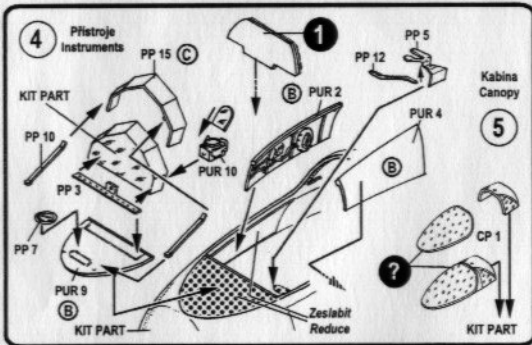

Detailní doplňková sada
Detail complementary set

No 7039

1/72

Messerschmitt Me 163B

Interior set for ACADEMY 1/72

BARVY/COLOURS:

- Ⓐ Černá/Black
- Ⓑ RLM 66
- Ⓒ RLM 02
- Ⓓ Kůže/Leather

Humbrol

- 33
- 112
- 95
- 63

AeroMaster

- AMP 1013
- AMP 1022
- AMP 1010
- AMP 1029

PRAMENY/SOURCE: Aero Detail No.10

7039

Messerschmitt Me 163B

1/72

Interior set for ACADEMY 1/72