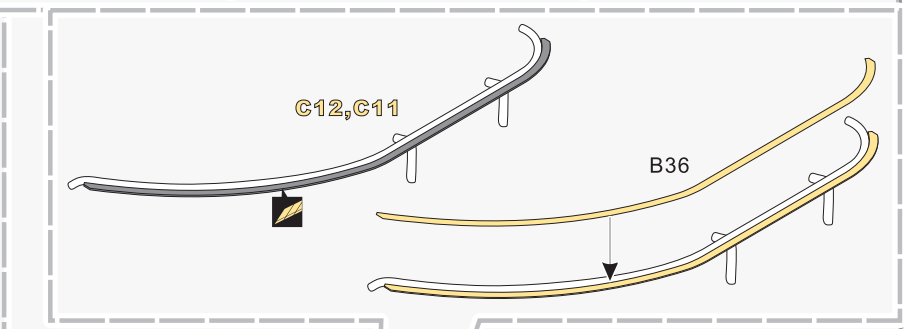

  
 用尖端在凹槽处冲压  
use penpoint to press on the dent

蚀刻片零件内朝面向上  
Put the part upside down  
 用笔尖在凹槽处刺  
Use penpoint to press on the dent

1/35 MILITARY MINIATURE VEHICLE UPGRADE SERIES PE35617

1/35 MILITARY MINIATURE VEHICLE UPGRADE SERIES PE35617