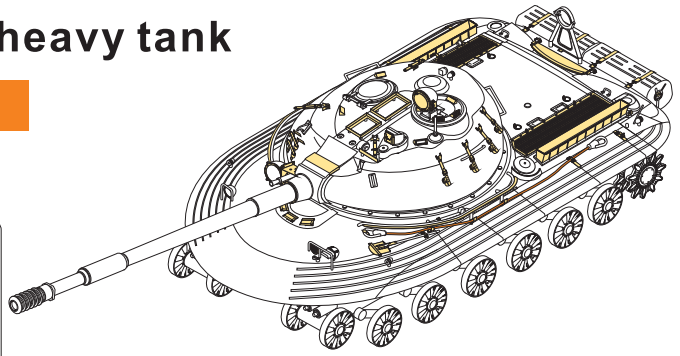

1/35 MILITARY MINIATURE VEHICLE UPGRADE SERIES PE35617

Modern Russian Object 279 heavy tank

苏联 279工程 核战坦克

[For AMusing hobby 35A001]

推荐使用工具 RECOMMENDED TOOLS