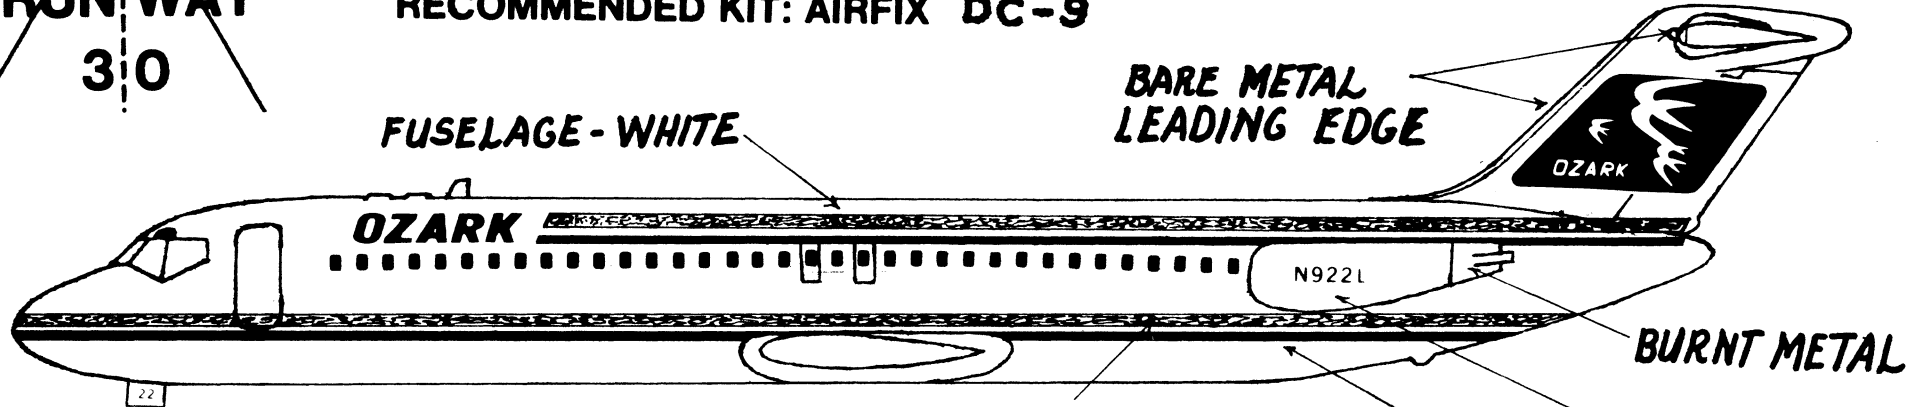

RUNWAY

3:0

RECOMMENDED KIT: AIRFIX DC-9

FUSELAGE - WHITE

**BARE METAL
LEADING EDGE**

N922L

BURNT METAL

GREEN

DK. GREEN

BARE METAL

STABILIZER - WHITE - TOP & BOTTOM
WINGS - BARE METAL - TOP & BOTTOM