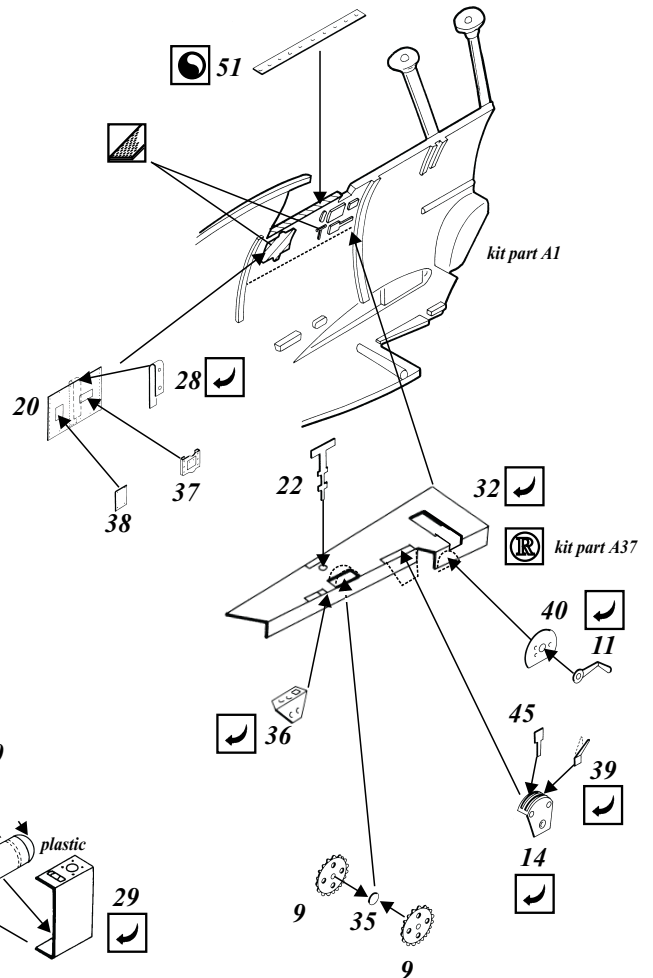

F3F

1/48 scale detail set for Accurate Miniatures kit

- OPPOSITE SIDE
- REMOVE
- BEND
- REPLACE
- GRIND
- OPTION

A COCKPIT

B SEAT

C PEDALS

D UNDERCARRIAGE

E EXTERIOR DETAILS