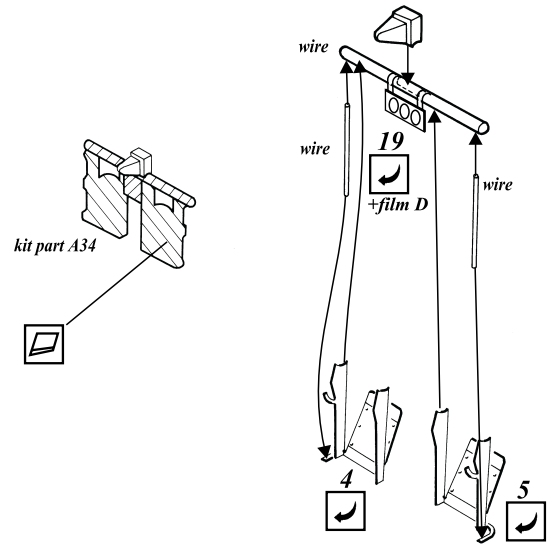

F3F

1/48 scale detail set for Accurate Miniatures kit

- OPPOSITE SIDE
- REMOVE
- BEND
- REPLACE
- GRIND
- OPTION

A COCKPIT

B SEAT

C PEDALS

D UNDERCARRIAGE

E EXTERIOR DETAILS