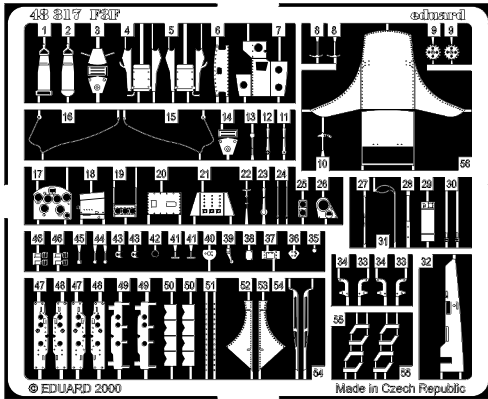

F3F

1/48 scale detail set for Accurate Miniatures kit

- OPPOSITE SIDE
- REMOVE
- BEND
- REPLACE
- GRIND
- OPTION

A COCKPIT

B SEAT

C PEDALS

D UNDERCARRIAGE

E EXTERIOR DETAILS