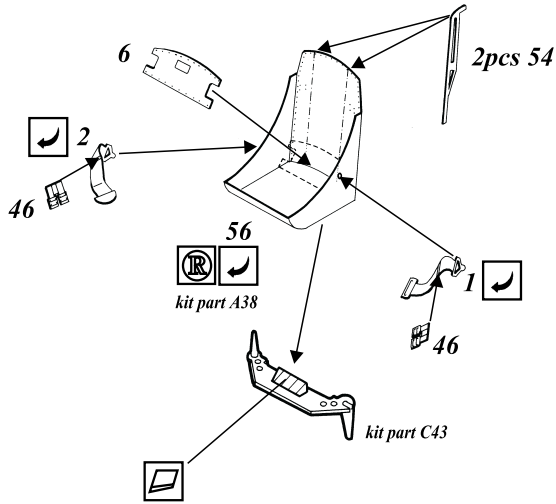

F3F

1/48 scale detail set for Accurate Miniatures kit

- OPPOSITE SIDE
- REMOVE
- BEND
- REPLACE
- GRIND
- OPTION

A COCKPIT

B SEAT

C PEDALS

D UNDERCARRIAGE

E EXTERIOR DETAILS