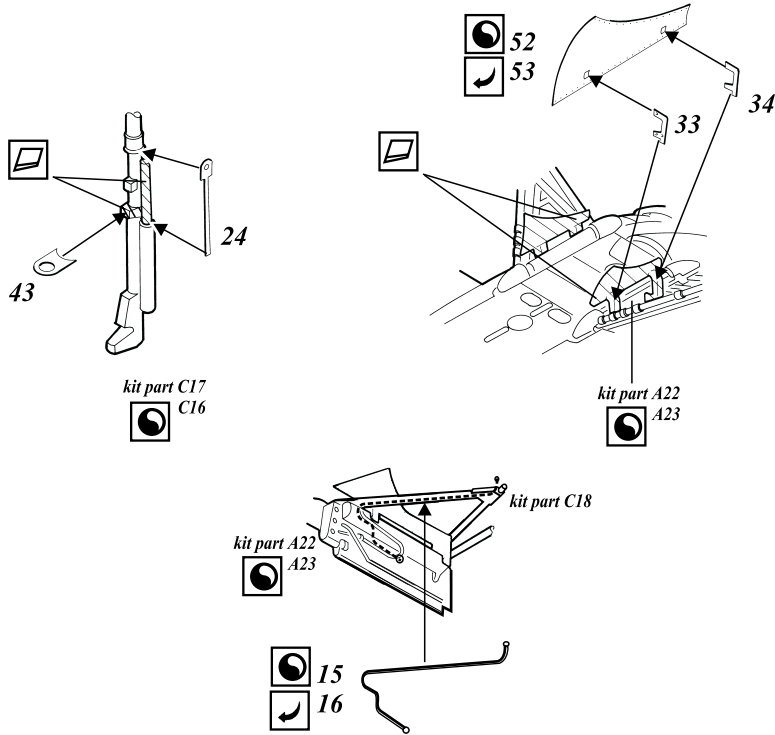

F3F

1/48 scale detail set for Accurate Miniatures kit

- OPPOSITE SIDE
- REMOVE
- BEND
- REPLACE
- GRIND
- OPTION

A COCKPIT

B SEAT

C PEDALS

D UNDERCARRIAGE

E EXTERIOR DETAILS