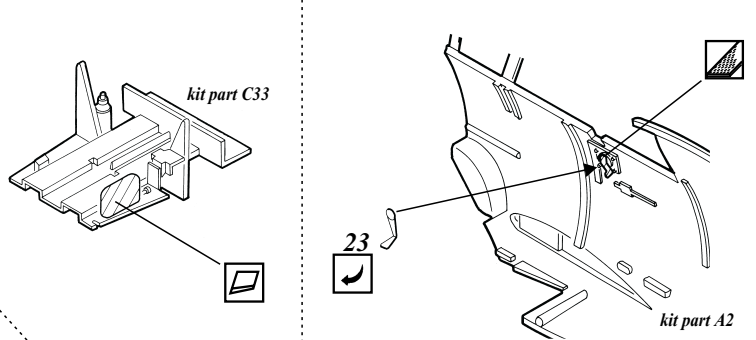

F3F

1/48 scale detail set for Accurate Miniatures kit

- OPPOSITE SIDE
- REMOVE
- BEND
- REPLACE
- GRIND
- OPTION

A COCKPIT

B SEAT

C PEDALS

D UNDERCARRIAGE

E EXTERIOR DETAILS