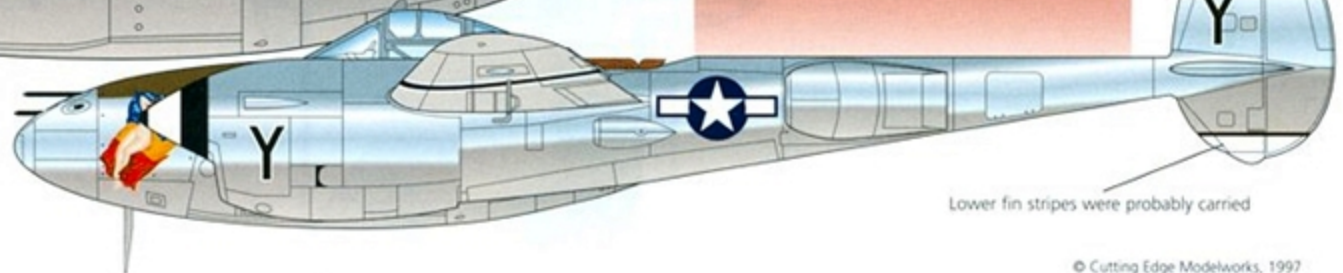

Lower fin stripes were probably carried

A/C #1 'Elsie'

A/C #3 'PEGGY'S PEGASUS'

A/C #3 Black 'Y'

Cutting Edge Modelworks products are available from...

Meteor
A logo for Meteor Productions, featuring a yellow star on the left and a red and orange swoosh that curves upwards and to the right, ending in a flame-like shape. The word "Productions" is written in a bold, black, sans-serif font below the swoosh, with "Inc." in a smaller font below it.
Productions
Inc.