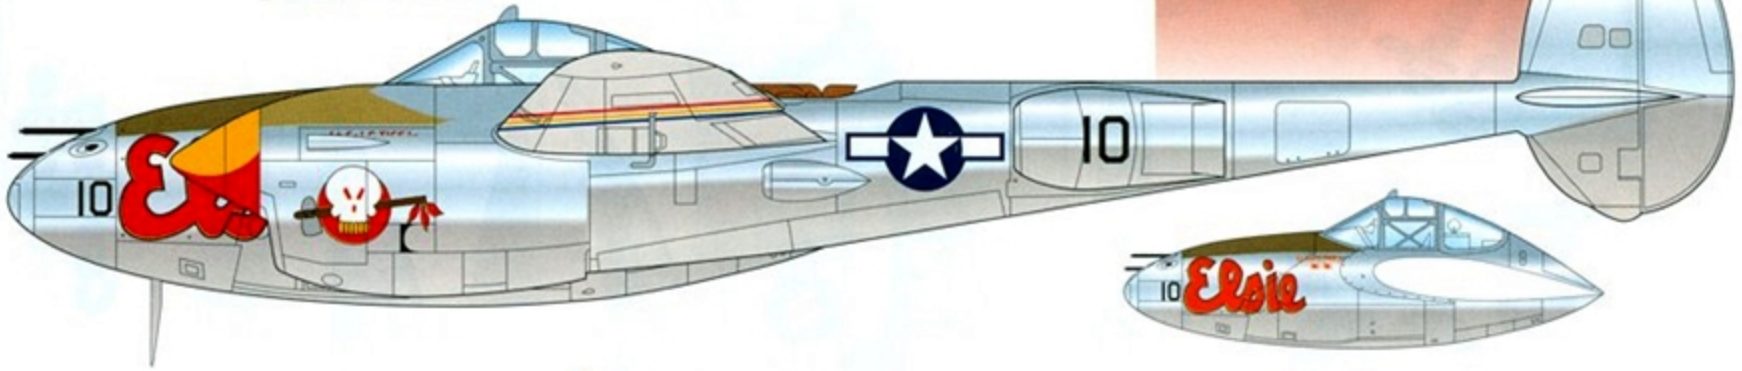

Fin stripes are believed to have been applied.

41 Dark Olive Drab
(also ANA 613 Olive Drab)

43 Neutral Gray