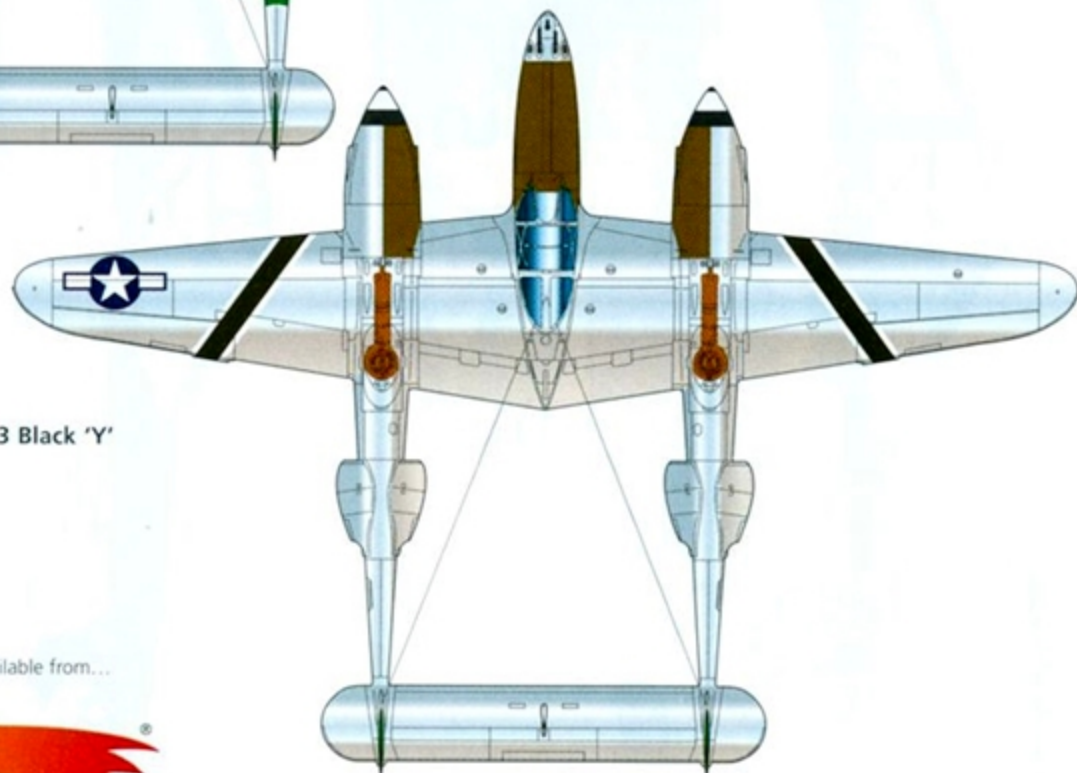

Lower fin stripes were probably carried

A/C #1 'Elsie'

A/C #3 'PEGGY'S PEGASUS'

A/C #3 Black 'Y'

Cutting Edge Modelworks products are available from...

Meteor
A logo for Meteor Productions, featuring a yellow star on the left and a red and orange swoosh that curves upwards and to the right, ending in a flame-like shape. The word "Productions" is written in a bold, black, sans-serif font below the swoosh, with "Inc." in a smaller font below it.
Productions
Inc.