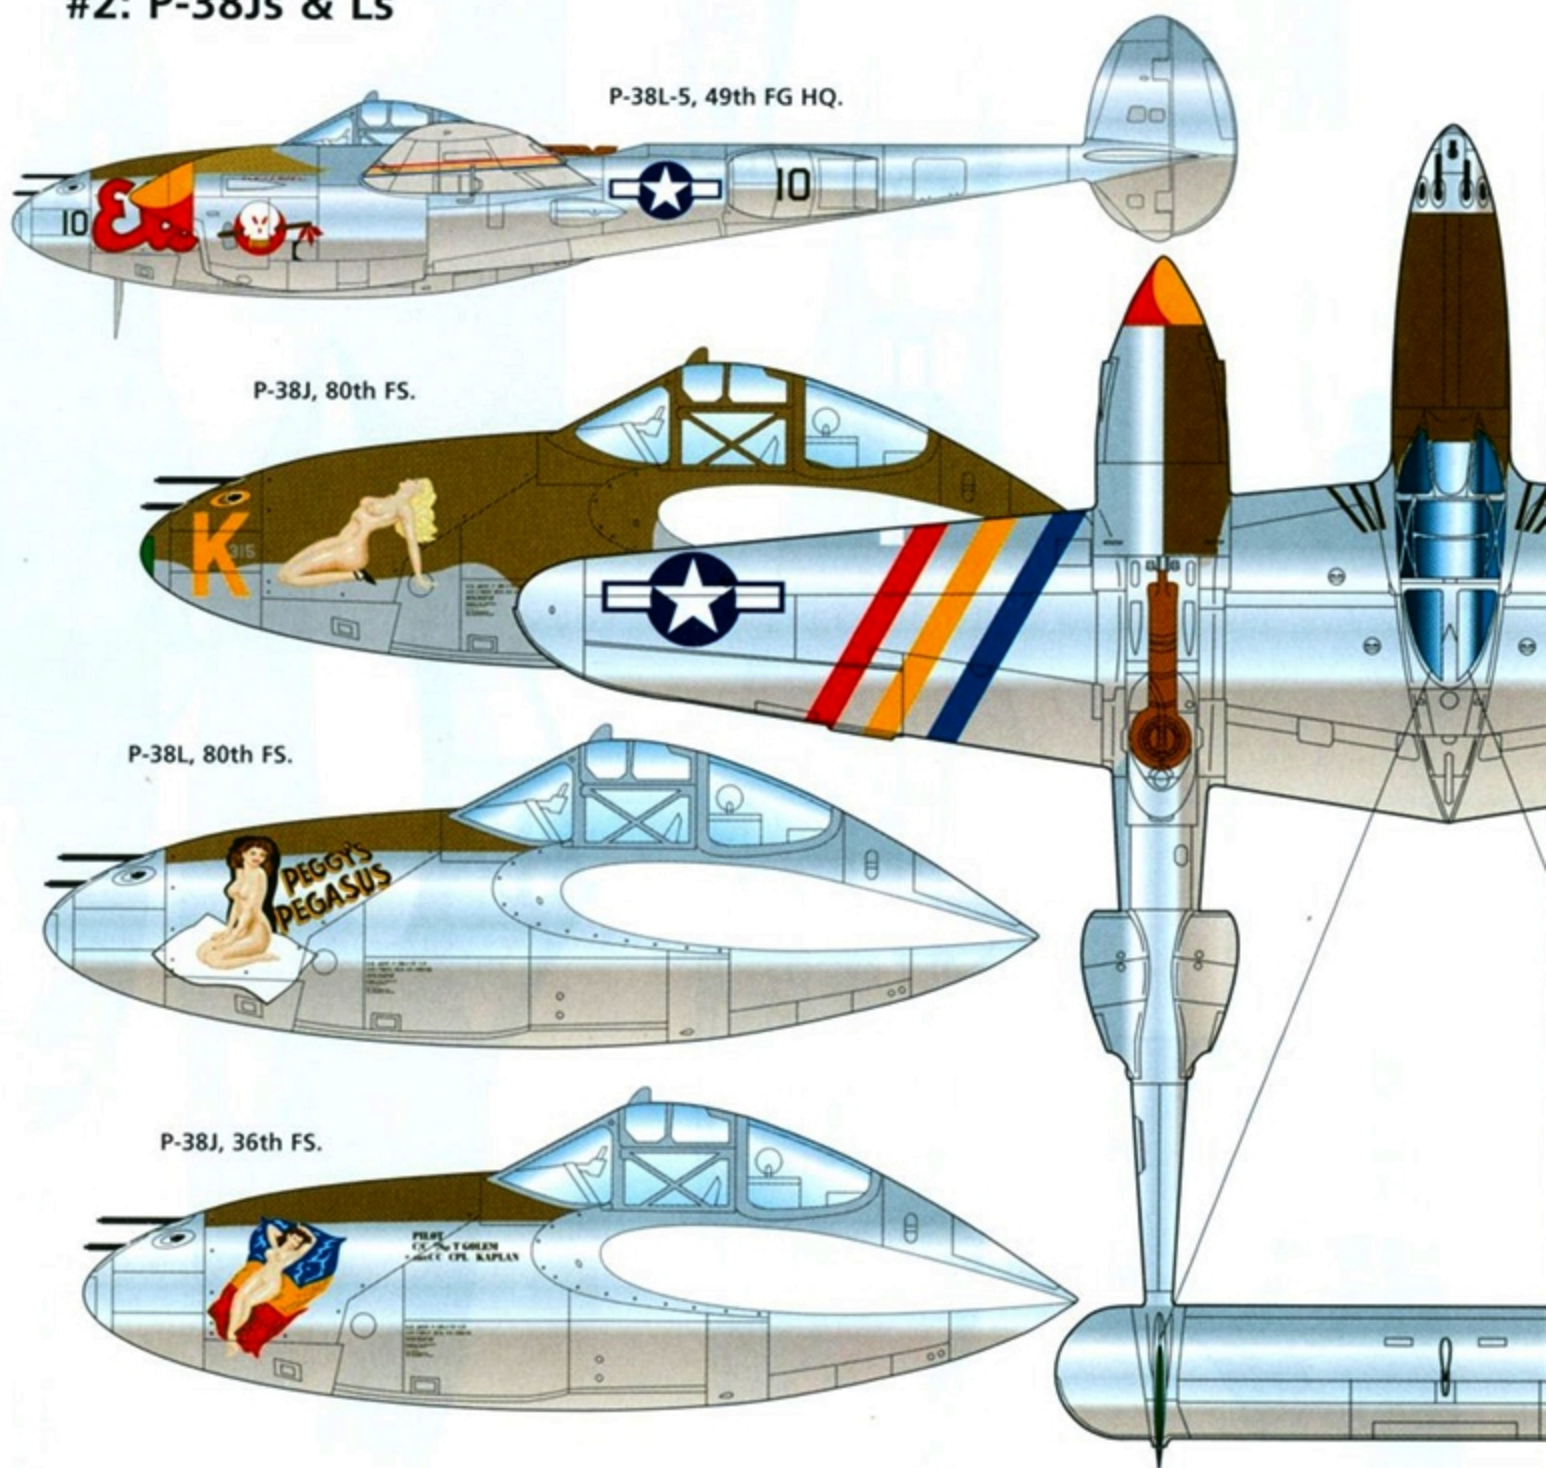

LIMITED EDITION!

CED48069
CED72069

Lockheed P-38s

*Brave
Yours*

#2: P-38Js & Ls

Recommended kits:

1/48: Academy P-38
1/72: Dragon (DML) P-38

**Cutting
Edge**

MODELWORKS

P.O. Box 3956
Merrifield, VA 22116
USA

Cutting Edge

MODELWORKS

Extra Nose Art
(see b/w text page)

Fin stripes are believed to have been applied.

41 Dark Olive Drab
(also ANA 613 Olive Drab)

43 Neutral Gray

Lower fin stripes were probably carried

A/C #1 'Elsie'

A/C #3 'PEGGY'S PEGASUS'

A/C #3 Black 'Y'

Cutting Edge Modelworks products are available from...

Meteor
A logo for Meteor Productions, featuring a yellow star on the left and a red and orange swoosh that curves upwards and to the right, ending in a flame-like shape. The word "Productions" is written in a bold, black, sans-serif font below the swoosh, with "Inc." in a smaller font below it.
Productions
Inc.