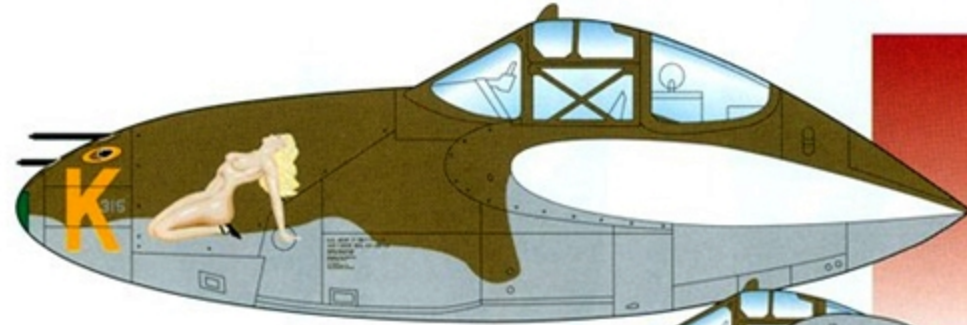

Fin stripes are believed to have been applied.

41 Dark Olive Drab
(also ANA 613 Olive Drab)

43 Neutral Gray