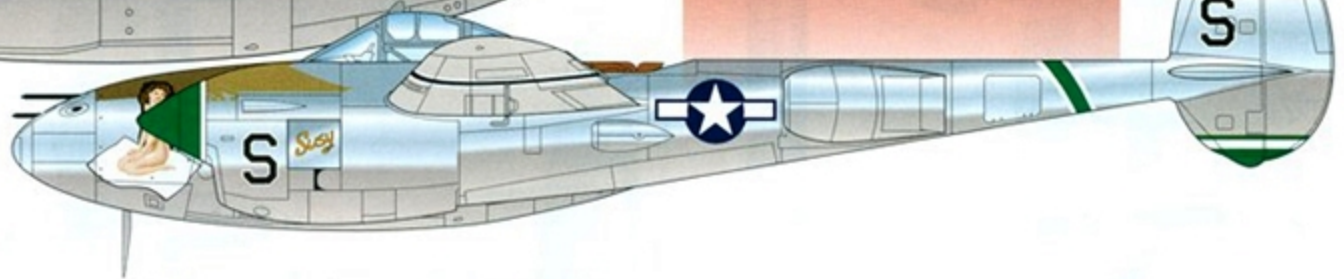

Lower fin stripes were probably carried

A/C #1 'Elsie'

A/C #3 'PEGGY'S PEGASUS'

A/C #3 Black 'Y'

Cutting Edge Modelworks products are available from...

Meteor
A logo for Meteor Productions, featuring a yellow star on the left and a red and orange swoosh that curves upwards and to the right, ending in a flame-like shape. The word "Productions" is written in a bold, black, sans-serif font below the swoosh, with "Inc." in a smaller font below it.
Productions
Inc.