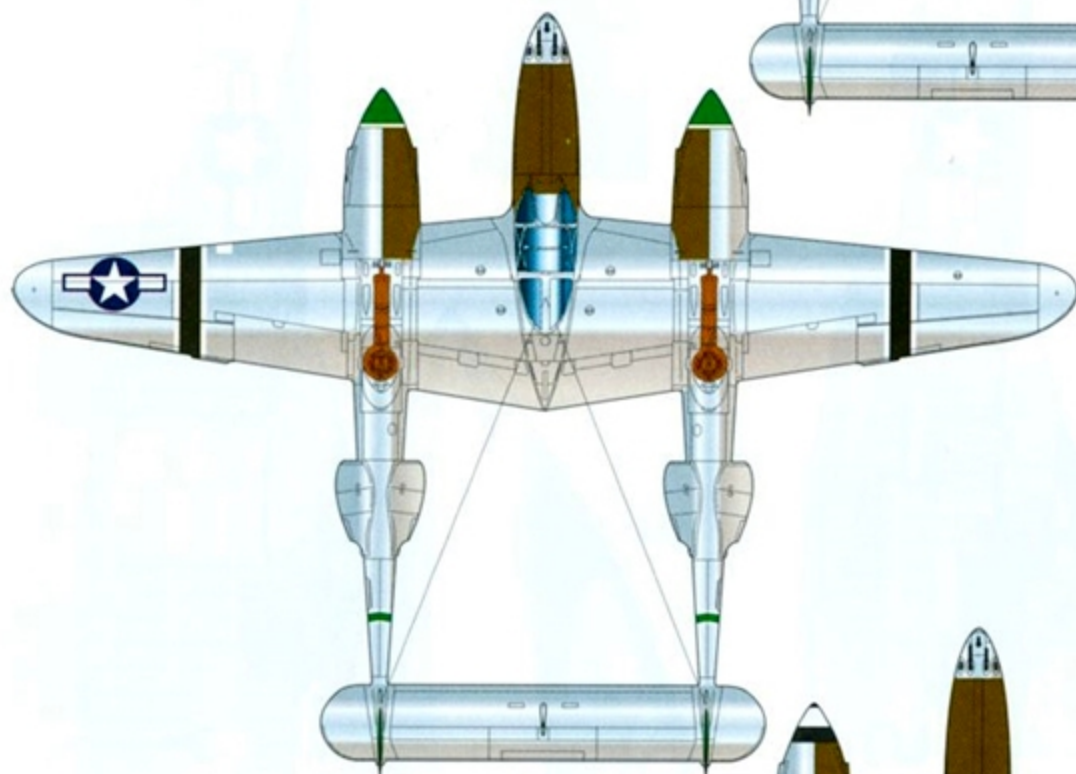

Lower fin stripes were probably carried

A/C #1 'Elsie'

A/C #3 'PEGGY'S PEGASUS'

A/C #3 Black 'Y'

Cutting Edge Modelworks products are available from...

Meteor
A logo for Meteor Productions, featuring a yellow star on the left and a red and orange swoosh that curves upwards and to the right, ending in a flame-like shape. The word "Productions" is written in a bold, black, sans-serif font below the swoosh, with "Inc." in a smaller font below it.
Productions
Inc.