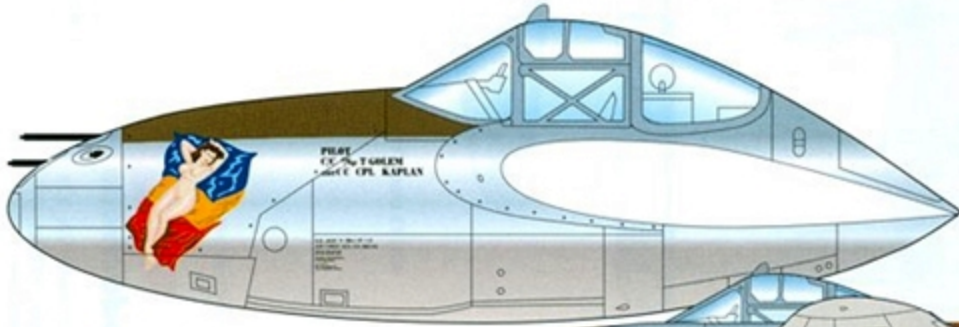

Lower fin stripes were probably carried

A/C #1 'Elsie'

A/C #3 'PEGGY'S PEGASUS'

A/C #3 Black 'Y'

Cutting Edge Modelworks products are available from...

Meteor
A logo for Meteor Productions, featuring a yellow star on the left and a red and orange swoosh that curves upwards and to the right, ending in a flame-like shape. The word "Productions" is written in a bold, black, sans-serif font below the swoosh, with "Inc." in a smaller font below it.
Productions
Inc.