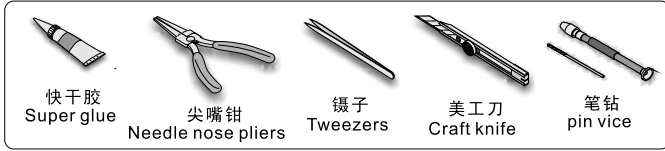

1/35 MILITARY MINIATURE VEHICLE UPGRADE SERIES PE35498

WWII German Sd.Kfz.9 Famo basic

二战德军18吨FAMO半履带牵引车基本改造件

[For TAMIYA 35239 35246]

推荐使用工具 RECOMMENDED TOOLS

1/35 MILITARY MINIATURE VEHICLE UPGRADE SERIES PE35498