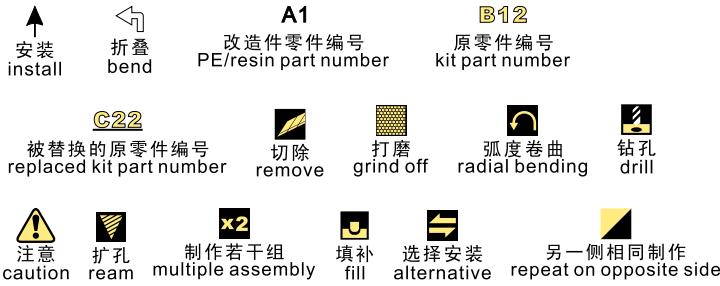

1/35 MILITARY MINIATURE VEHICLE UPGRADE SERIES PE35498

WWII German Sd.Kfz.9 Famo basic

二战德军18吨FAMO半履带牵引车基本改造件

[For TAMIYA 35239 35246]

推荐使用工具 RECOMMENDED TOOLS

1/35 MILITARY MINIATURE VEHICLE UPGRADE SERIES PE35498