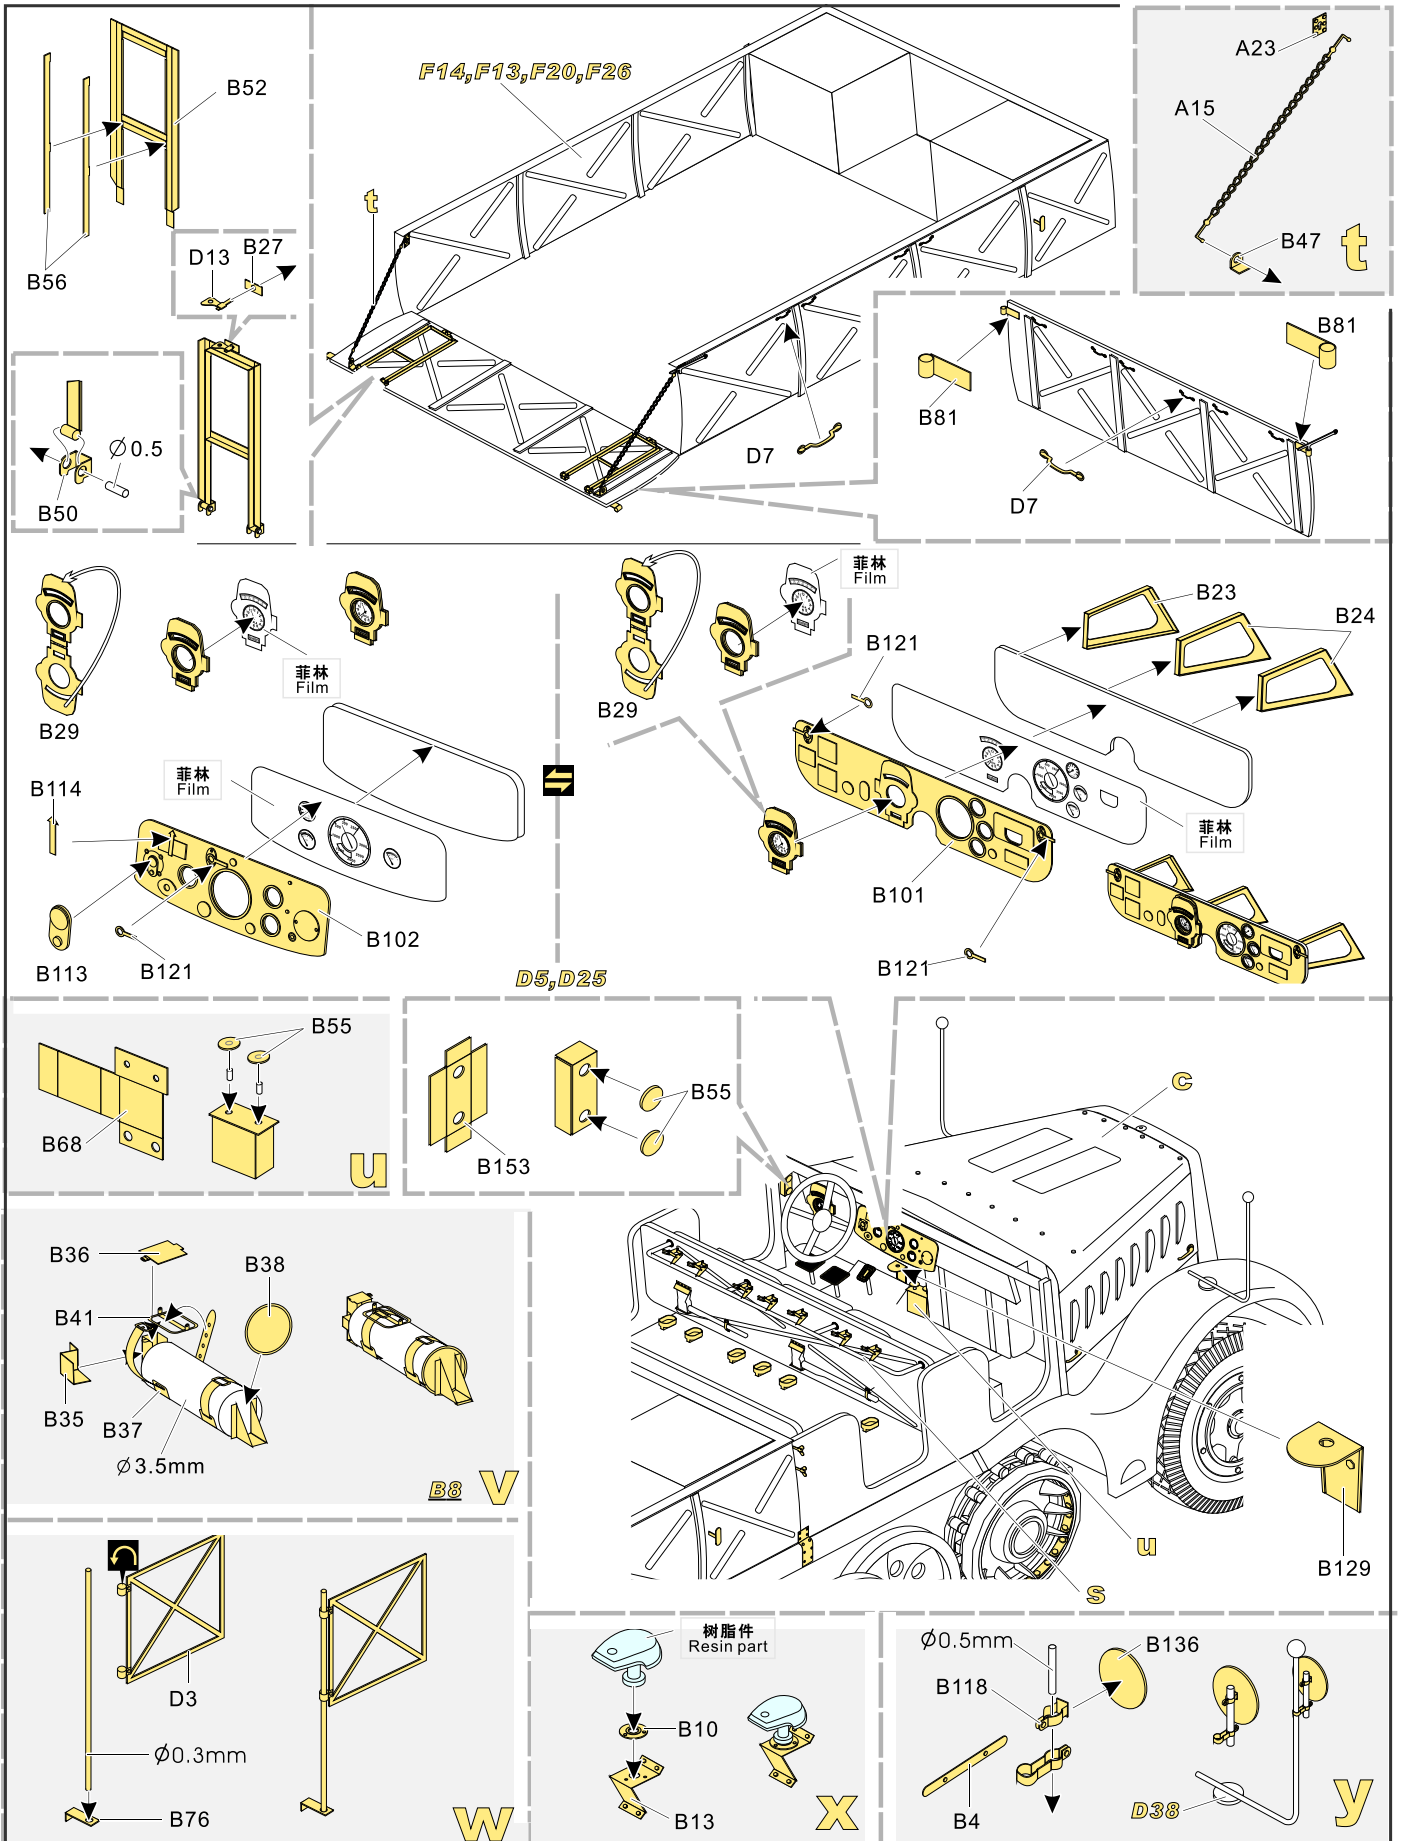

1/35 MILITARY MINIATURE VEHICLE UPGRADE SERIES PE35498

WWII German Sd.Kfz.9 Famo basic

二战德军18吨FAMO半履带牵引车基本改造件

[For TAMIYA 35239 35246]

推荐使用工具 RECOMMENDED TOOLS

1/35 MILITARY MINIATURE VEHICLE UPGRADE SERIES PE35498

1/35 MILITARY MINIATURE VEHICLE UPGRADE SERIES PE35498

1/35 MILITARY MINIATURE VEHICLE UPGRADE SERIES PE35498

1/35 MILITARY MINIATURE VEHICLE UPGRADE SERIES PE35498

1/35 MILITARY MINIATURE VEHICLE UPGRADE SERIES PE35498