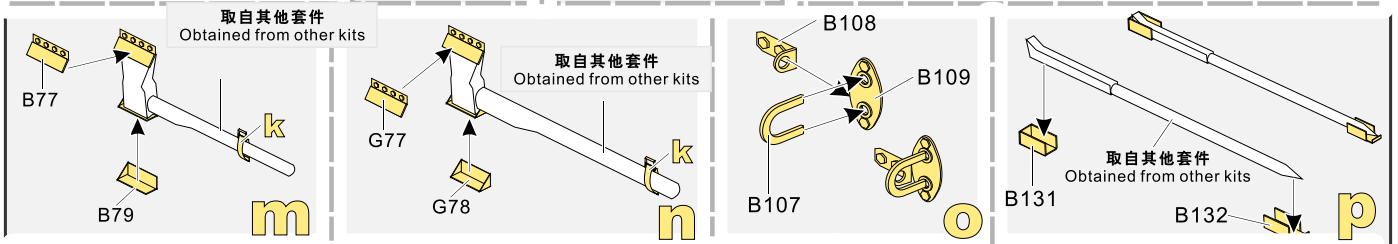

1/35 MILITARY MINIATURE VEHICLE UPGRADE SERIES PE35498