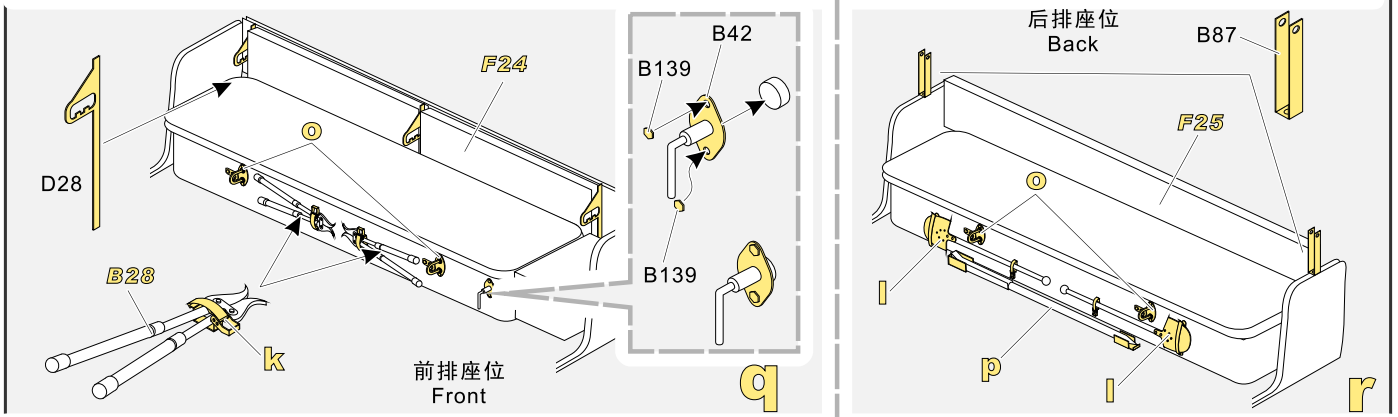

1/35 MILITARY MINIATURE VEHICLE UPGRADE SERIES PE35498