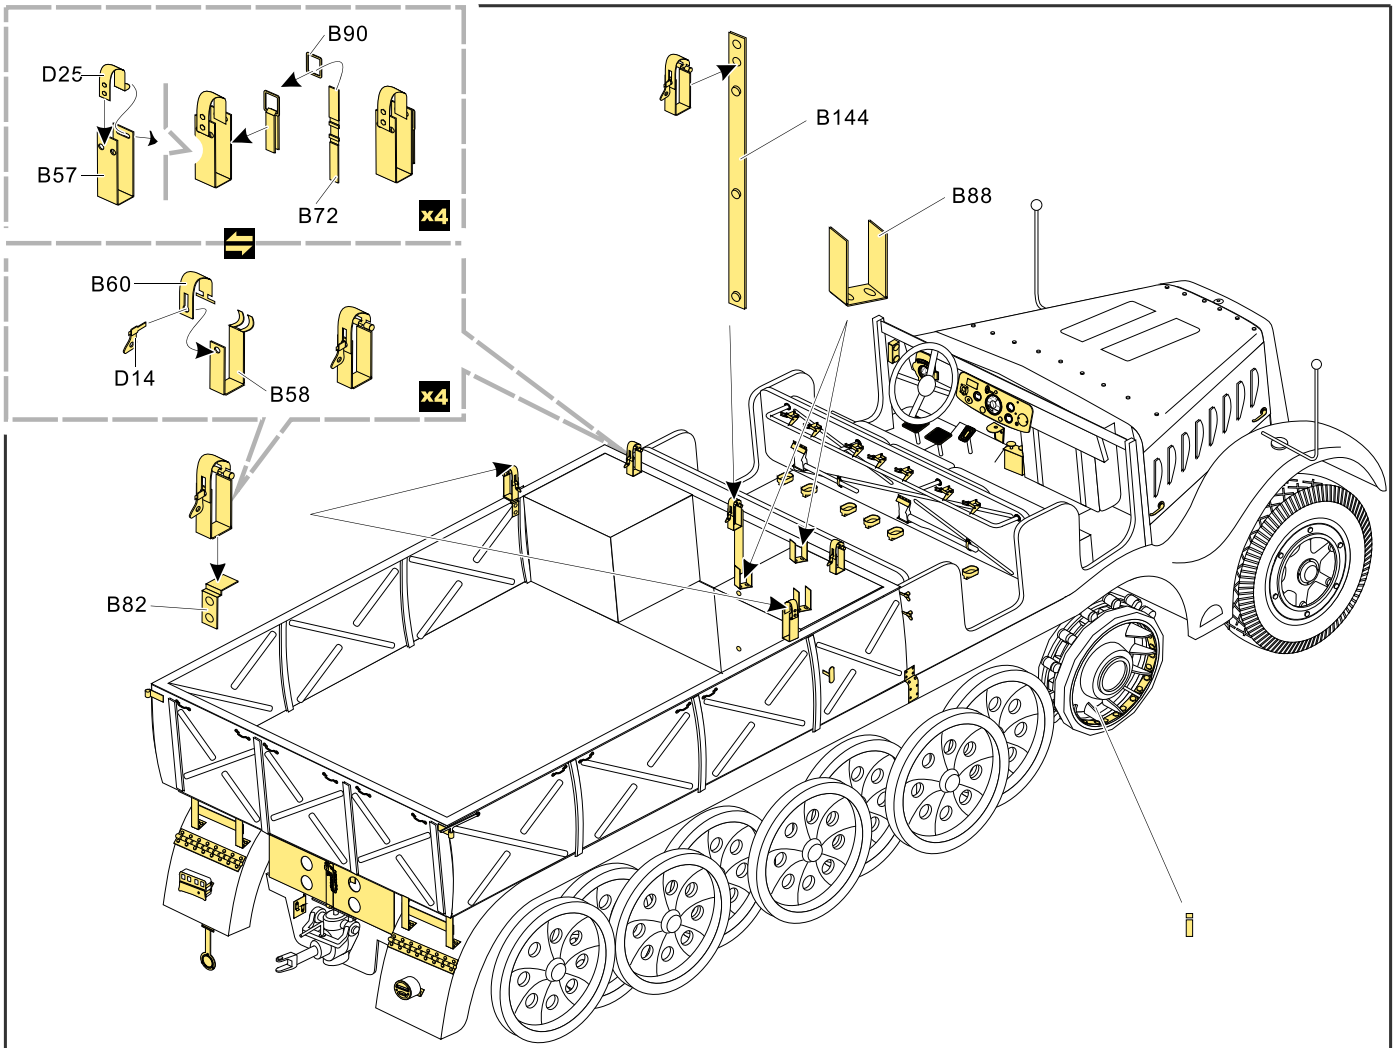

1/35 MILITARY MINIATURE VEHICLE UPGRADE SERIES PE35498

WWII German Sd.Kfz.9 Famo basic

二战德军18吨FAMO半履带牵引车基本改造件

[For TAMIYA 35239 35246]

推荐使用工具 RECOMMENDED TOOLS

1/35 MILITARY MINIATURE VEHICLE UPGRADE SERIES PE35498

1/35 MILITARY MINIATURE VEHICLE UPGRADE SERIES PE35498

1/35 MILITARY MINIATURE VEHICLE UPGRADE SERIES PE35498

1/35 MILITARY MINIATURE VEHICLE UPGRADE SERIES PE35498

1/35 MILITARY MINIATURE VEHICLE UPGRADE SERIES PE35498