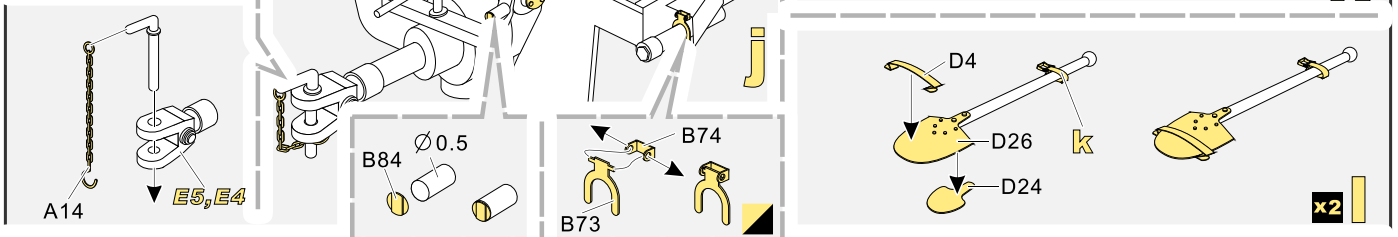

1/35 MILITARY MINIATURE VEHICLE UPGRADE SERIES PE35498