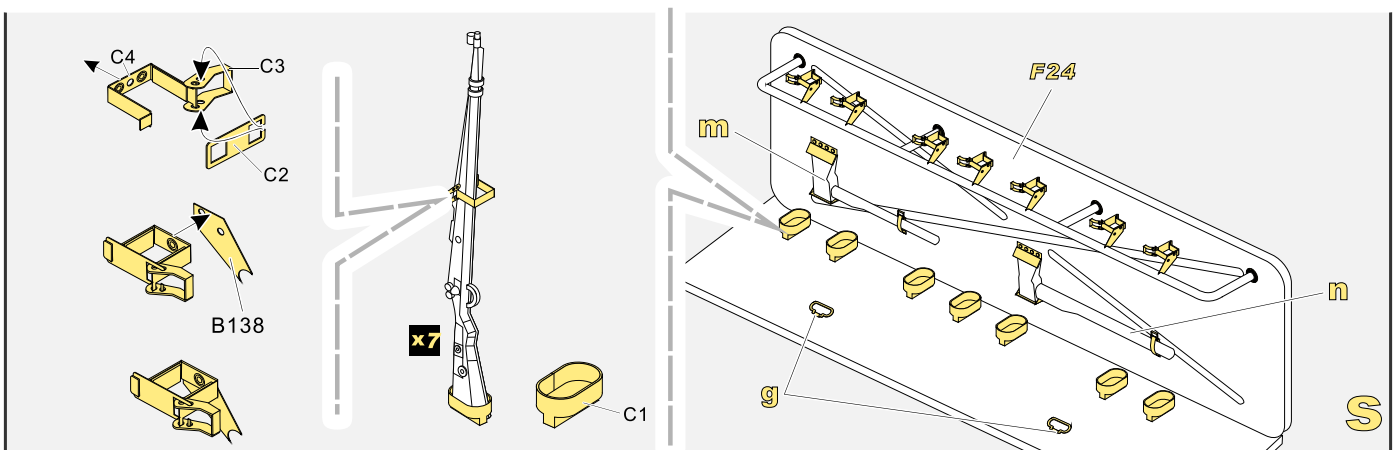

1/35 MILITARY MINIATURE VEHICLE UPGRADE SERIES PE35498

WWII German Sd.Kfz.9 Famo basic

二战德军18吨FAMO半履带牵引车基本改造件

[For TAMIYA 35239 35246]

推荐使用工具 RECOMMENDED TOOLS

1/35 MILITARY MINIATURE VEHICLE UPGRADE SERIES PE35498

1/35 MILITARY MINIATURE VEHICLE UPGRADE SERIES PE35498

1/35 MILITARY MINIATURE VEHICLE UPGRADE SERIES PE35498

1/35 MILITARY MINIATURE VEHICLE UPGRADE SERIES PE35498

1/35 MILITARY MINIATURE VEHICLE UPGRADE SERIES PE35498