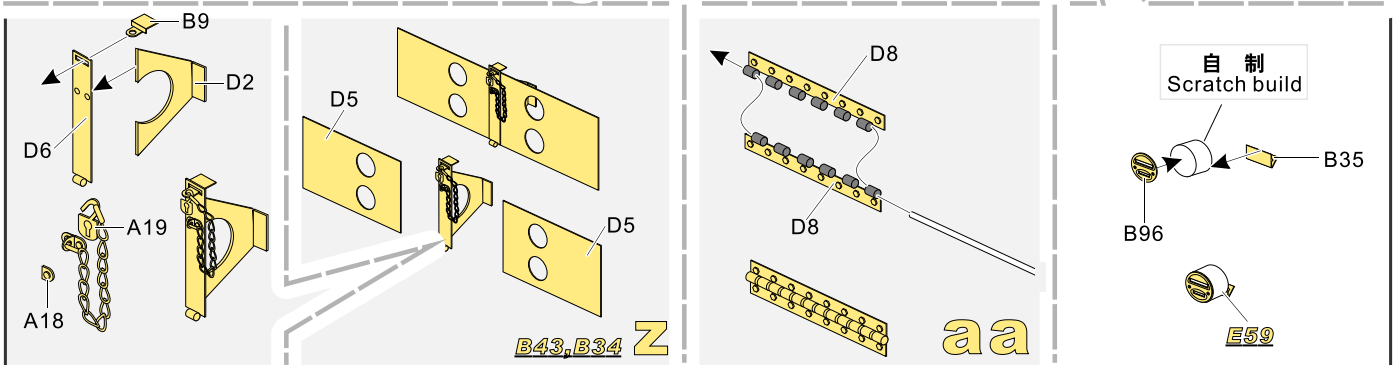

1/35 MILITARY MINIATURE VEHICLE UPGRADE SERIES PE35498

WWII German Sd.Kfz.9 Famo basic

二战德军18吨FAMO半履带牵引车基本改造件

[For TAMIYA 35239 35246]

推荐使用工具 RECOMMENDED TOOLS

1/35 MILITARY MINIATURE VEHICLE UPGRADE SERIES PE35498

1/35 MILITARY MINIATURE VEHICLE UPGRADE SERIES PE35498

1/35 MILITARY MINIATURE VEHICLE UPGRADE SERIES PE35498

1/35 MILITARY MINIATURE VEHICLE UPGRADE SERIES PE35498

1/35 MILITARY MINIATURE VEHICLE UPGRADE SERIES PE35498