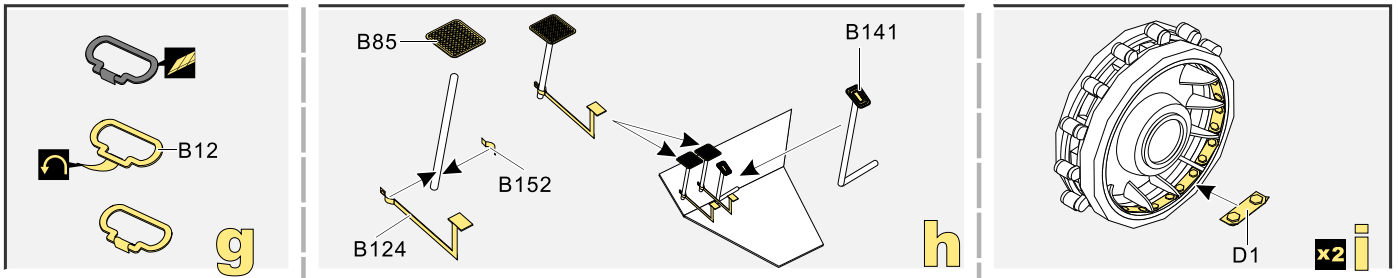

1/35 MILITARY MINIATURE VEHICLE UPGRADE SERIES PE35498