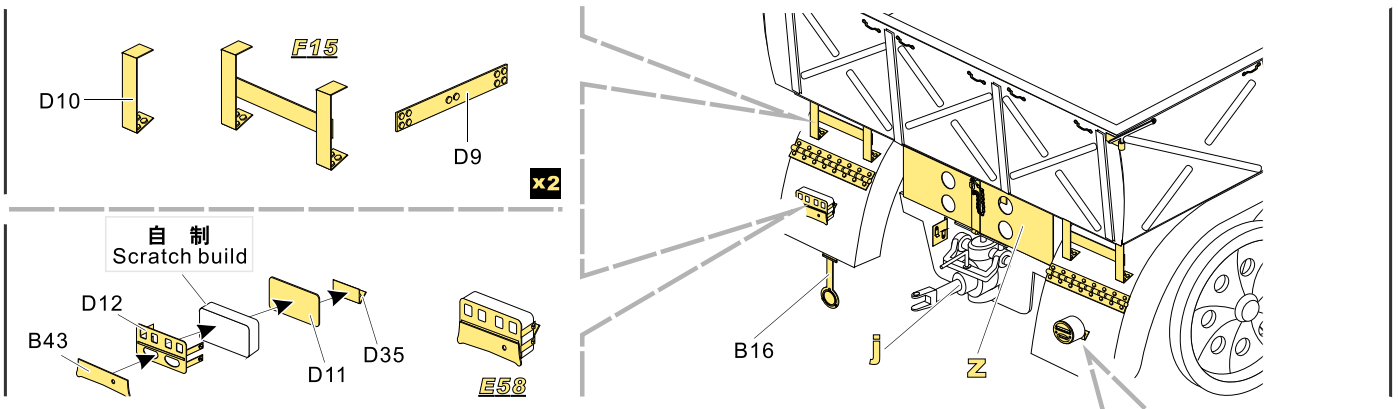

1/35 MILITARY MINIATURE VEHICLE UPGRADE SERIES PE35498