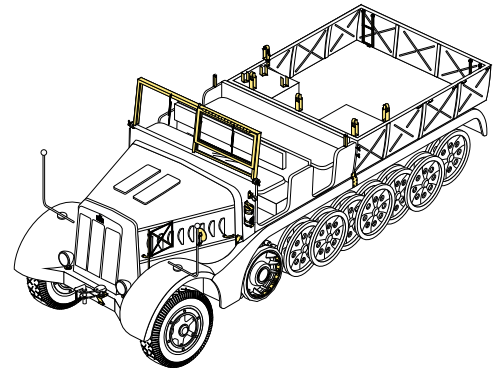

1/35 MILITARY MINIATURE VEHICLE UPGRADE SERIES PE35498

WWII German Sd.Kfz.9 Famo basic

二战德军18吨FAMO半履带牵引车基本改造件

[For TAMIYA 35239 35246]

推荐使用工具 RECOMMENDED TOOLS

1/35 MILITARY MINIATURE VEHICLE UPGRADE SERIES PE35498

1/35 MILITARY MINIATURE VEHICLE UPGRADE SERIES PE35498

1/35 MILITARY MINIATURE VEHICLE UPGRADE SERIES PE35498

1/35 MILITARY MINIATURE VEHICLE UPGRADE SERIES PE35498

1/35 MILITARY MINIATURE VEHICLE UPGRADE SERIES PE35498