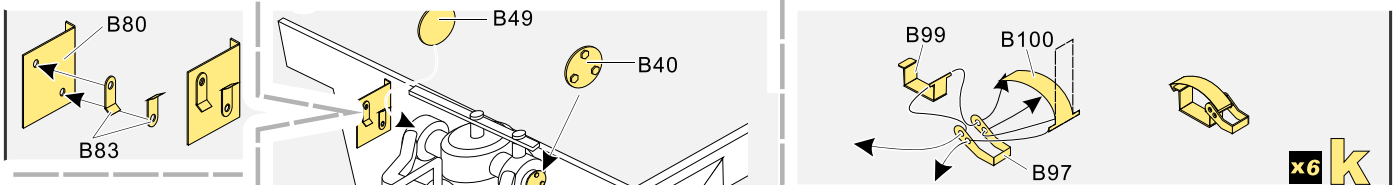

1/35 MILITARY MINIATURE VEHICLE UPGRADE SERIES PE35498