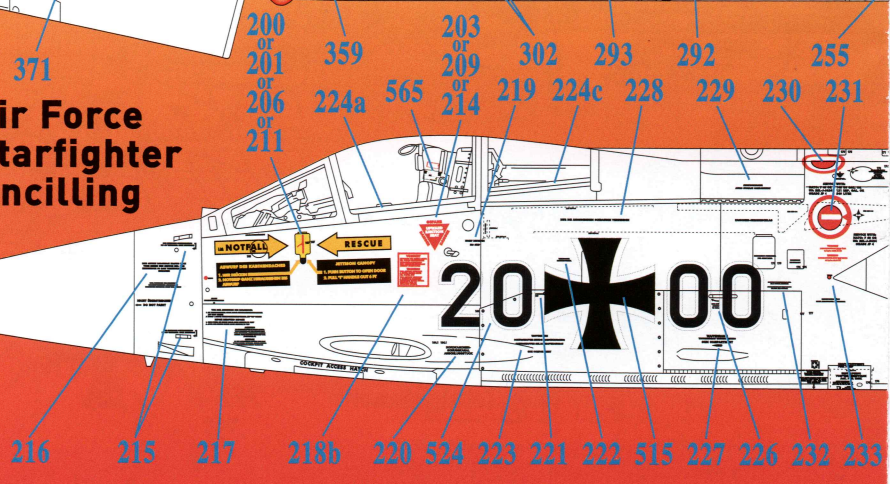

Luftwaffe

German Air Force (T)F-104G Starfighter Data - Stencilling

- 1/72nd scale ● ASD7217
- 1/48th scale ● ASD4817
- 1/32nd scale ● ASD3217

Marine

STARFIGHTER

Some handy tips:

- take a Xerox-copy of the decal sheet as back-up
- take a Xerox-copy of these instructions too and cross-out on it which decals have been placed already on the model
- take your time with placing all the decals it will be worth in the end...

**German Air Force
(T)F-104G Starfighter
Data - Stencilling**

bottom side

outboard side

top side

(canopy rail)

Center Line Pylon

FWD AFT

(Inboard Side = 455)