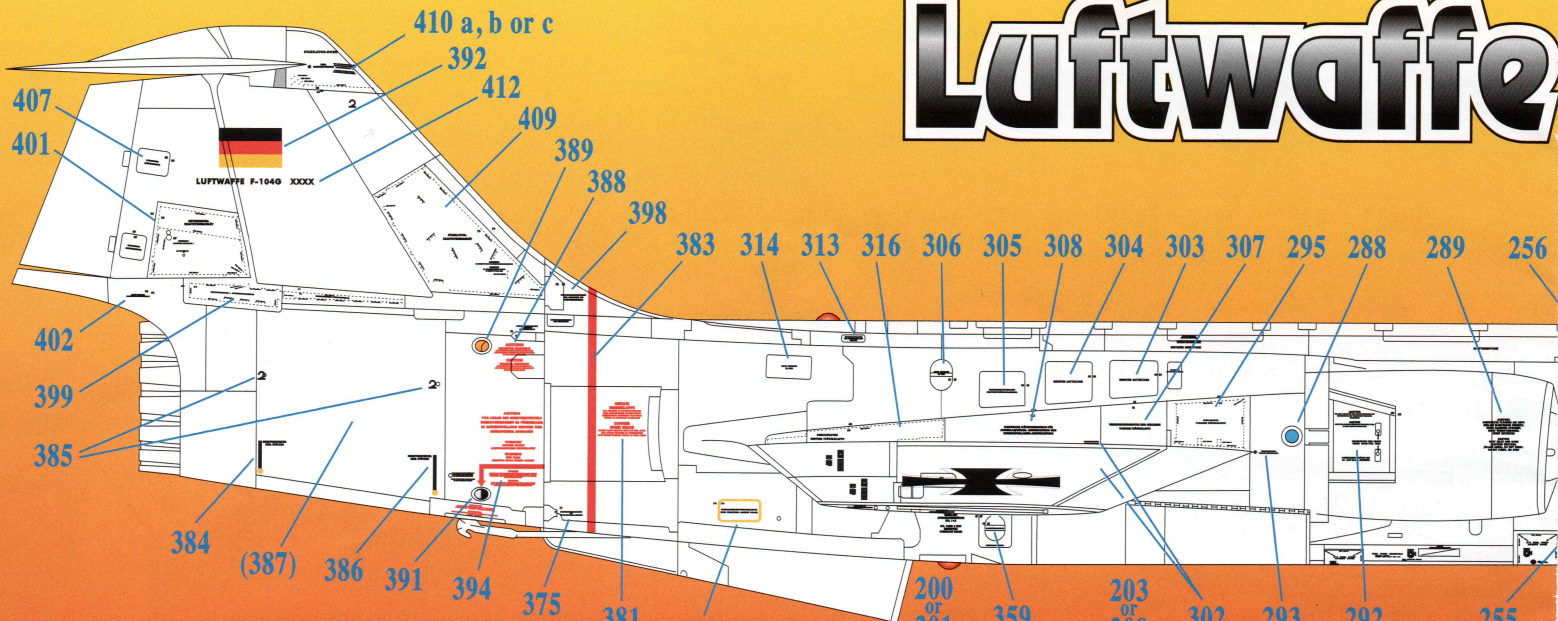

Luftwaffe

German Air Force (T)F-104G Starfighter Data - Stencilling

- 1/72nd scale ● ASD7217
- 1/48th scale ● ASD4817
- 1/32nd scale ● ASD3217

Marine

STARFIGHTER

Some handy tips:

- take a Xerox-copy of the decal sheet as back-up
- take a Xerox-copy of these instructions too and cross-out on it which decals have been placed already on the model
- take your time with placing all the decals it will be worth in the end...

**German Air Force
(T)F-104G Starfighter
Data - Stencilling**

bottom side

outboard side

top side

(canopy rail)

Center Line Pylon

FWD AFT

(Inboard Side = 455)