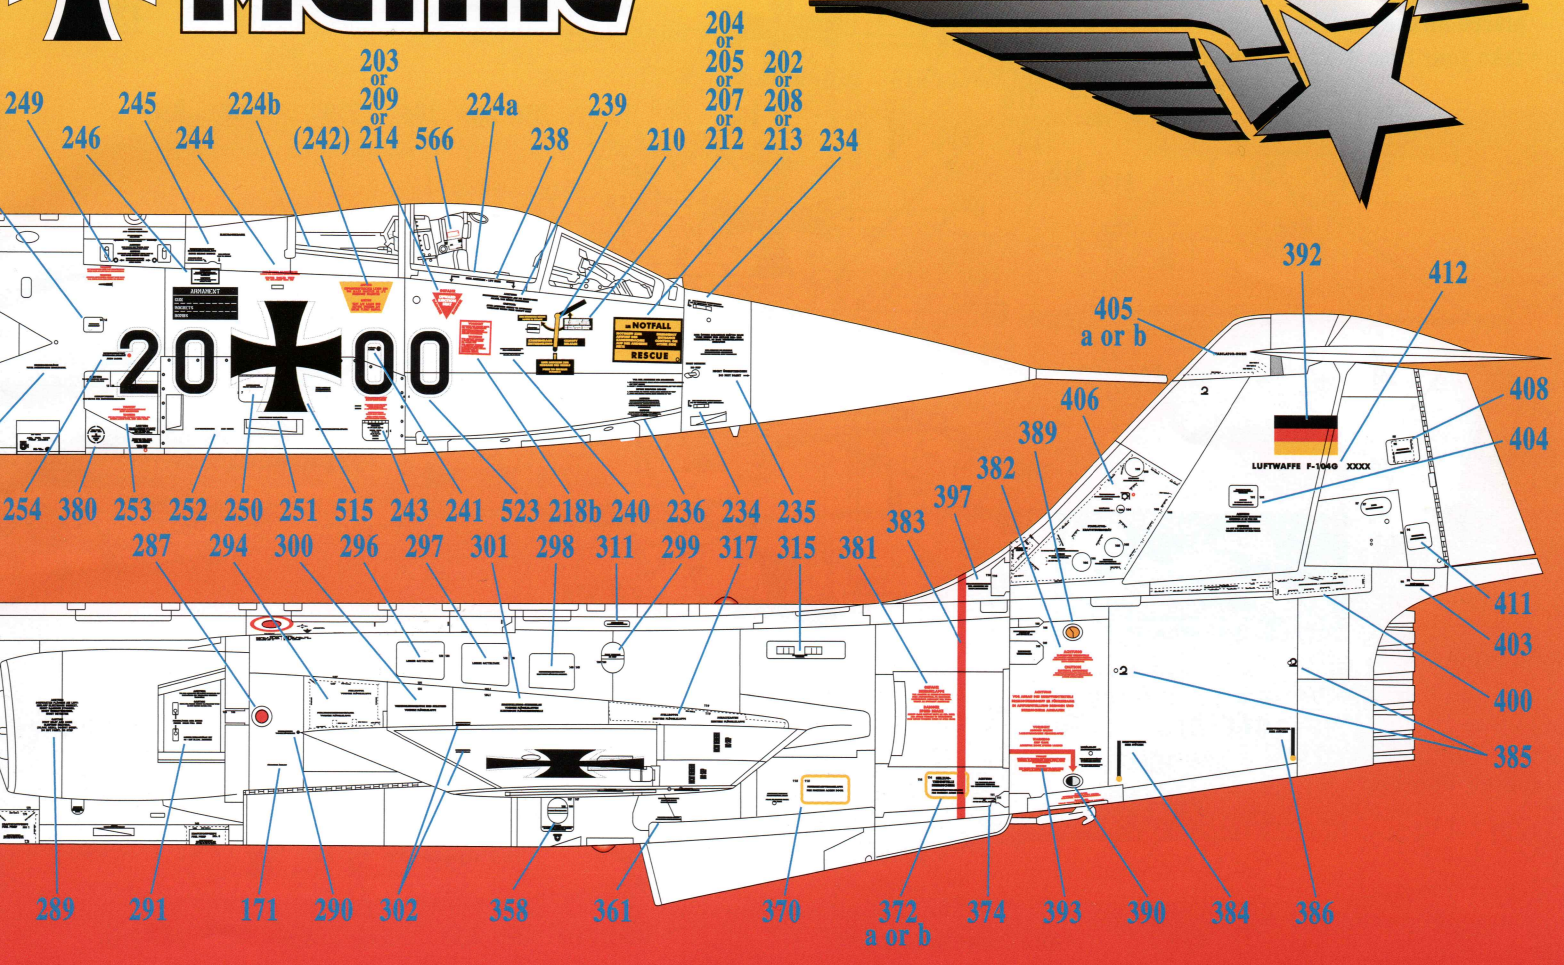

Luftwaffe

German Air Force (T)F-104G Starfighter Data - Stencilling

- 1/72nd scale ● ASD7217
- 1/48th scale ● ASD4817
- 1/32nd scale ● ASD3217

Marine

STARFIGHTER

Some handy tips:

- take a Xerox-copy of the decal sheet as back-up
- take a Xerox-copy of these instructions too and cross-out on it which decals have been placed already on the model
- take your time with placing all the decals it will be worth in the end...

**German Air Force
(T)F-104G Starfighter
Data - Stencilling**

bottom side

outboard side

top side

(canopy rail)

Center Line Pylon

FWD AFT

(Inboard Side = 455)