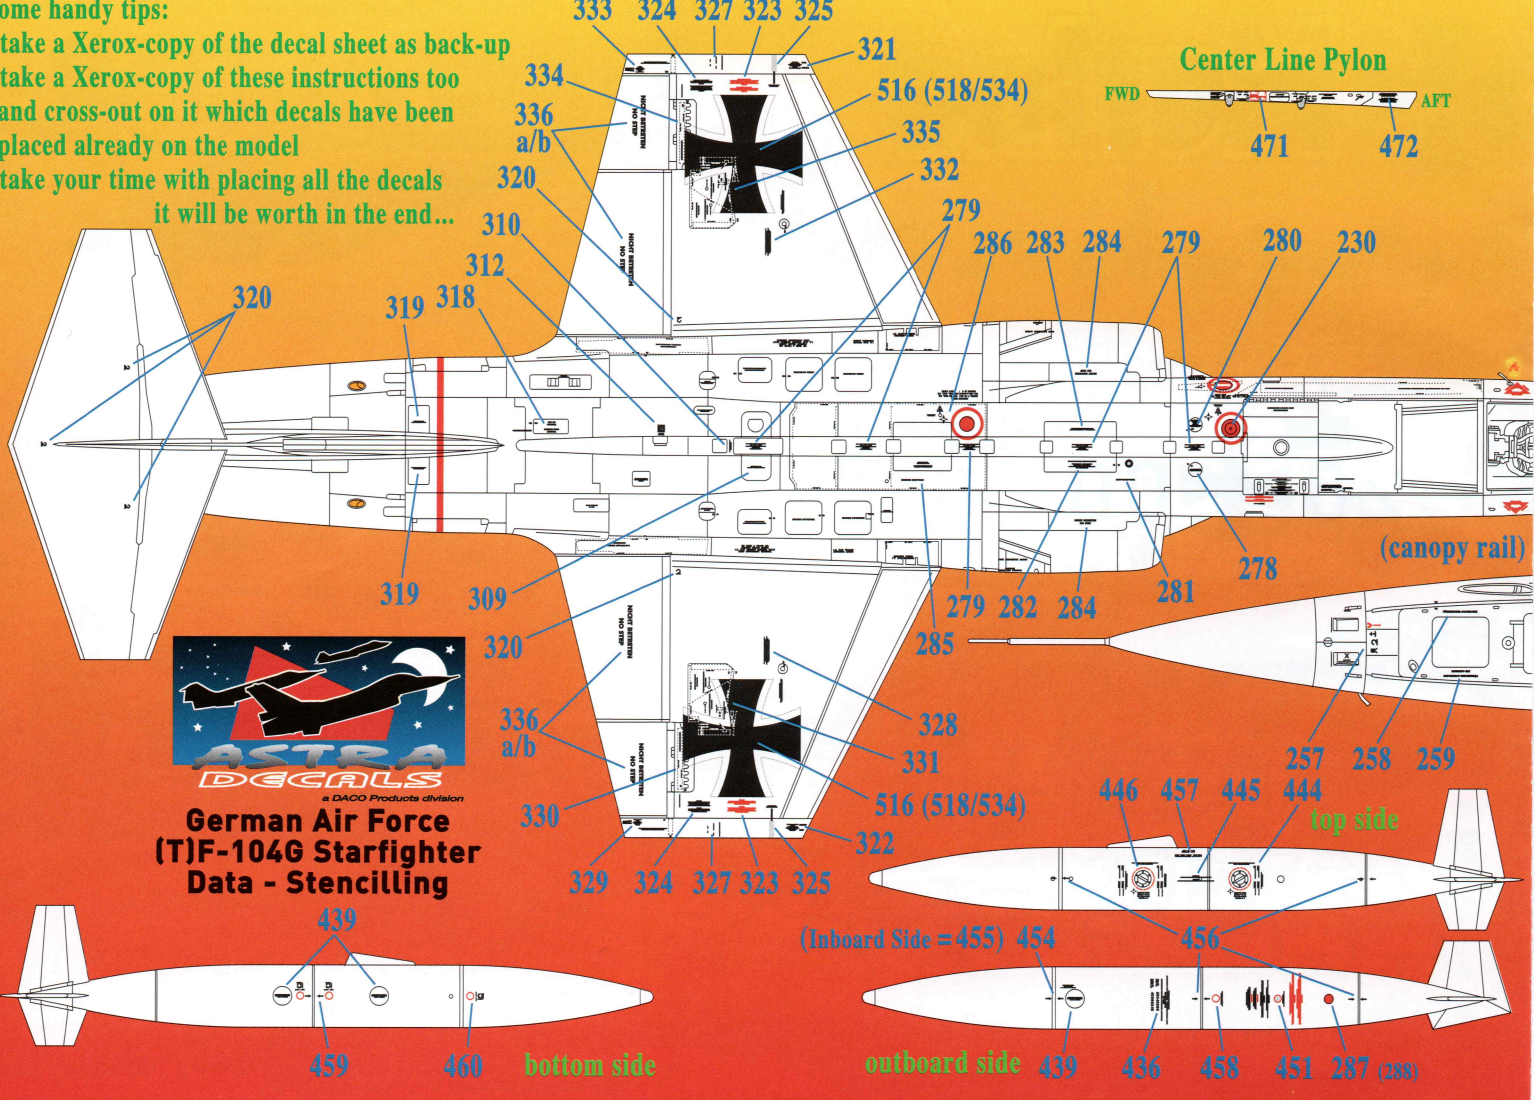

Luftwaffe

German Air Force (T)F-104G Starfighter Data - Stencilling

- 1/72nd scale ● ASD7217
- 1/48th scale ● ASD4817
- 1/32nd scale ● ASD3217

Marine

STARFIGHTER

Some handy tips:

- take a Xerox-copy of the decal sheet as back-up
- take a Xerox-copy of these instructions too and cross-out on it which decals have been placed already on the model
- take your time with placing all the decals it will be worth in the end...

**German Air Force
(T)F-104G Starfighter
Data - Stencilling**

bottom side

outboard side

top side

(canopy rail)

Center Line Pylon

FWD AFT

(Inboard Side = 455)