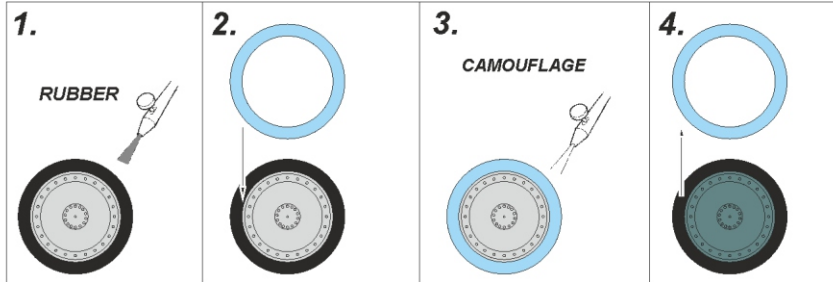

**eduard**  
**MASK**

**XT 218**

The die-cut mask for accurate painting

**XT 218**

# Panzerkampfwagen 38(t) Ausf.E/F

for  
kit **TAMIYA**

scale **1/35**

**KIT**  
**PARTS: A11**