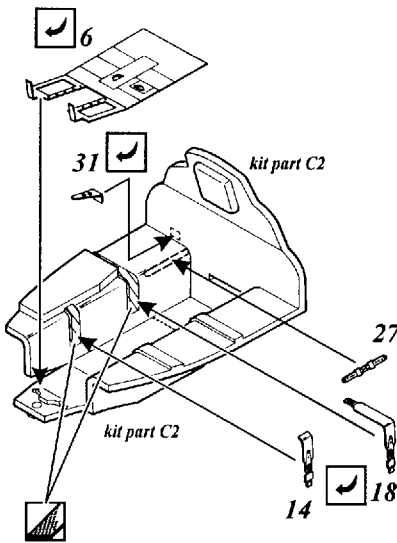

Me-163B Komet

1/48 scale detail set for Revell kit

48 307

- OPPOSITE SIDE
- REMOVE
- BEND
- REPLACE
- GRIND
- OPTION

COCKPIT

INSTRUMENT PANEL

PILOT'S SEAT