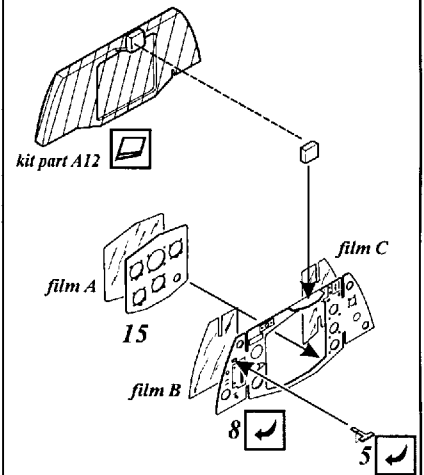

Me-163B Komet

1/48 scale detail set for Revell kit

48 307

- OPPOSITE SIDE
- REMOVE
- BEND
- REPLACE
- GRIND
- OPTION

COCKPIT

INSTRUMENT PANEL

PILOT'S SEAT