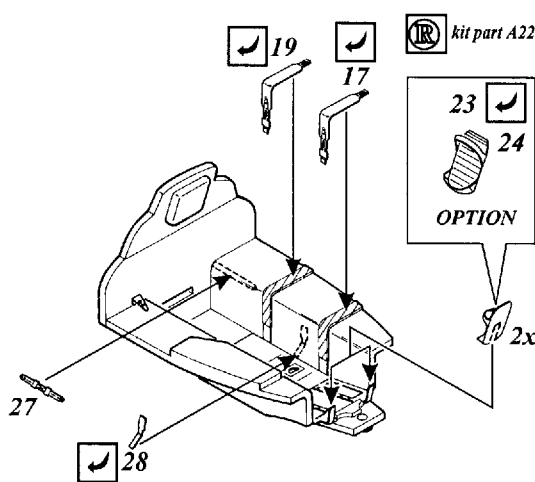

Me-163B Komet

1/48 scale detail set for Revell kit

48 307

- OPPOSITE SIDE
- REMOVE
- BEND
- REPLACE
- GRIND
- OPTION

COCKPIT

INSTRUMENT PANEL

PILOT'S SEAT