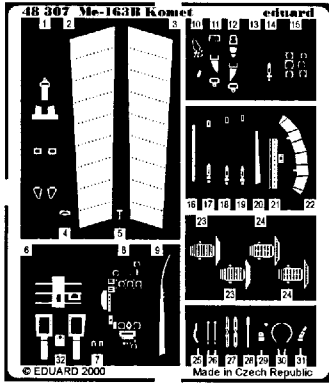

Me-163B Komet

1/48 scale detail set for Revell kit

48 307

- OPPOSITE SIDE
- REMOVE
- BEND
- REPLACE
- GRIND
- OPTION

COCKPIT

INSTRUMENT PANEL

PILOT'S SEAT