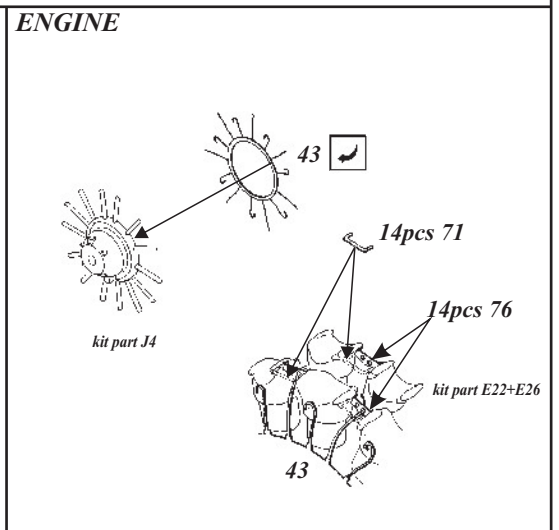

A6M2b Zero Type 21

1/48 scale detail set for Hasegawa kit

48 306

- OPPOSITE SIDE
- REMOVE
- BEND
- REPLACE
- GRIND
- OPTION

COCKPIT

UNDERCARRIAGE

kit part E31(E30)

kit part E29

kit part E6(E7)

kit part E32,33

FLAPS

kit part C3

kit part C2|C1

2pcs 36