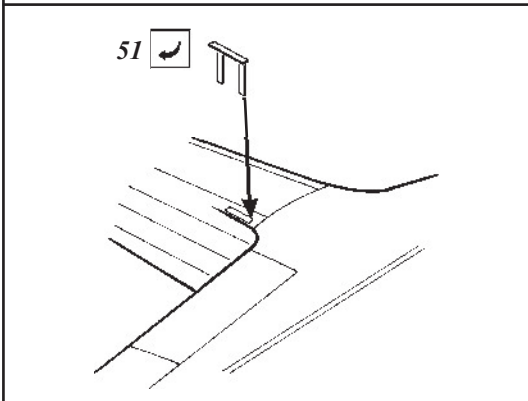

A6M2b Zero Type 21

1/48 scale detail set for Hasegawa kit

48 306

- OPPOSITE SIDE
- REMOVE
- BEND
- REPLACE
- GRIND
- OPTION

COCKPIT

UNDERCARRIAGE

kit part E31(E30)

kit part E29