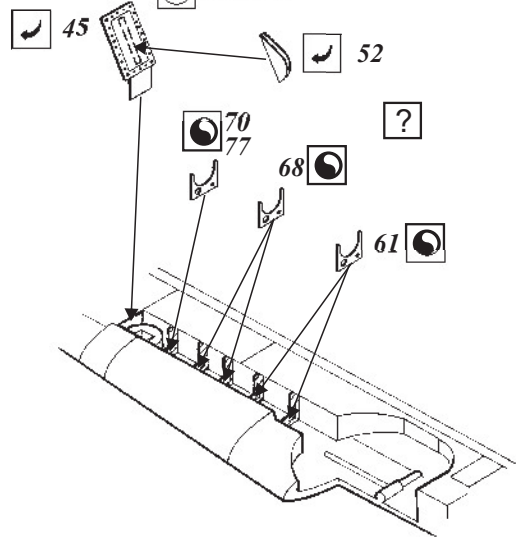

A6M2b Zero Type 21

1/48 scale detail set for Hasegawa kit

48 306

- OPPOSITE SIDE
- REMOVE
- BEND
- REPLACE
- GRIND
- OPTION

COCKPIT

UNDERCARRIAGE

kit part E31(E30)

kit part E29