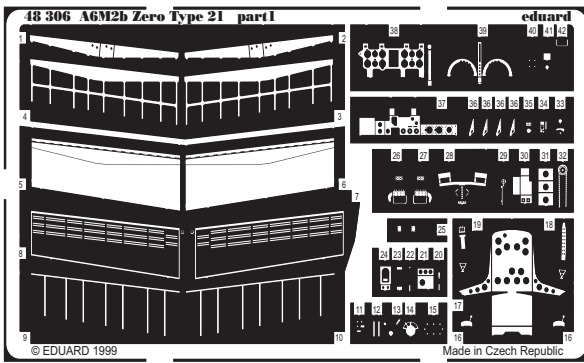

A6M2b Zero Type 21

1/48 scale detail set for Hasegawa kit

48 306

- OPPOSITE SIDE
- REMOVE
- BEND
- REPLACE
- GRIND
- OPTION

COCKPIT

UNDERCARRIAGE

kit part E31(E30)

kit part E29