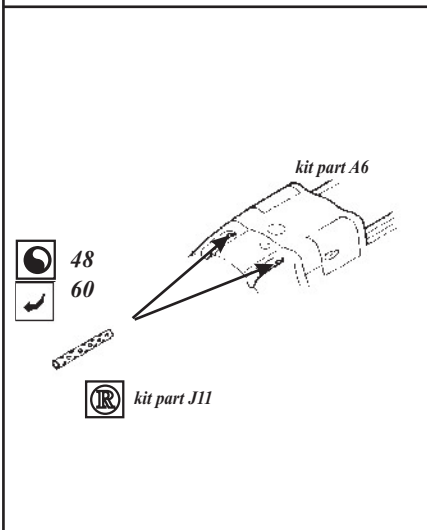

A6M2b Zero Type 21

1/48 scale detail set for Hasegawa kit

48 306

- OPPOSITE SIDE
- REMOVE
- BEND
- REPLACE
- GRIND
- OPTION

COCKPIT

UNDERCARRIAGE

kit part E31(E30)

kit part E29