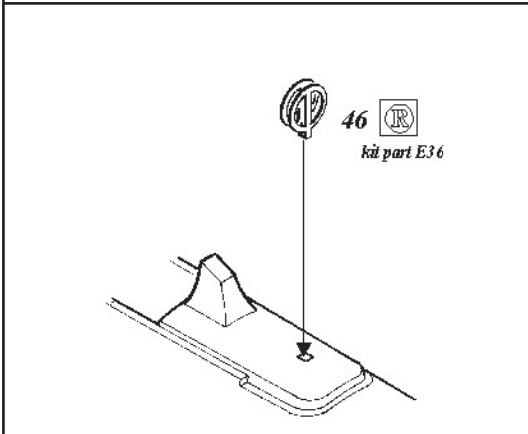

A6M2b Zero Type 21

1/48 scale detail set for Hasegawa kit

48 306

- OPPOSITE SIDE
- REMOVE
- BEND
- REPLACE
- GRIND
- OPTION

COCKPIT

UNDERCARRIAGE

kit part E31(E30)

kit part E29