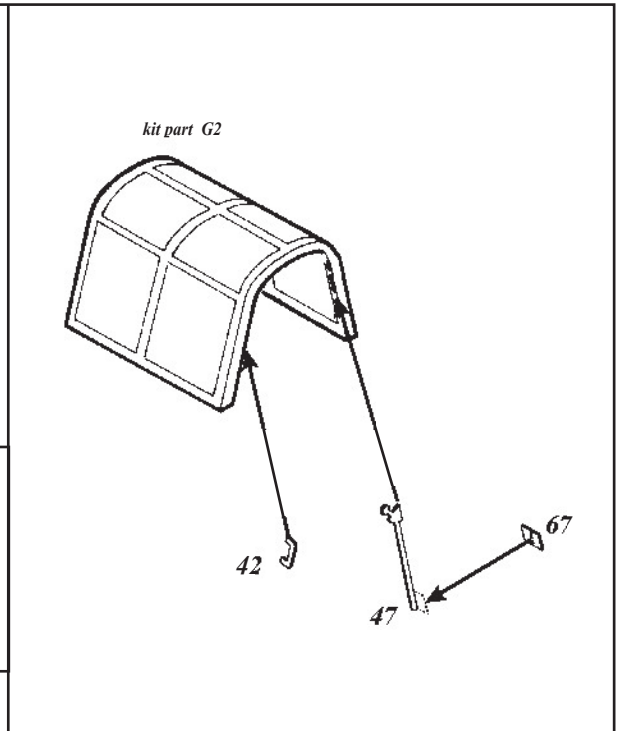

A6M2b Zero Type 21

1/48 scale detail set for Hasegawa kit

48 306

- OPPOSITE SIDE
- REMOVE
- BEND
- REPLACE
- GRIND
- OPTION

COCKPIT

UNDERCARRIAGE

kit part E31(E30)

kit part E29