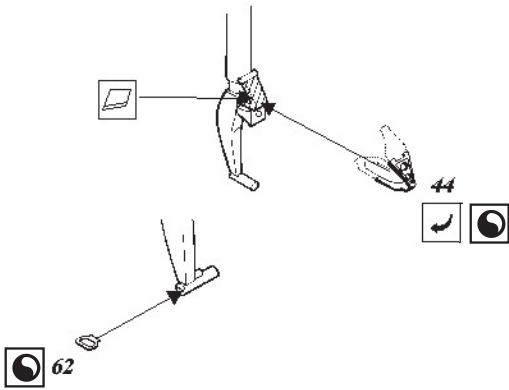

kit part E6(E7)