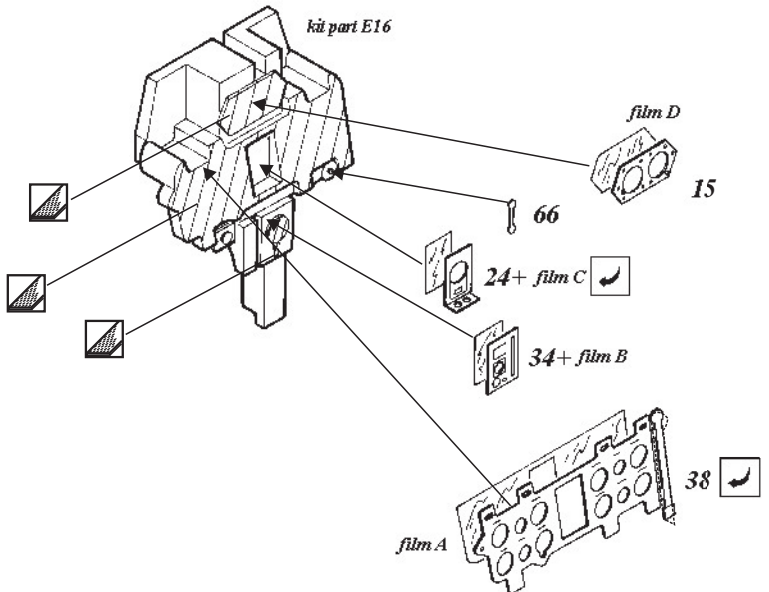

A6M2b Zero Type 21

1/48 scale detail set for Hasegawa kit

48 306

- OPPOSITE SIDE
- REMOVE
- BEND
- REPLACE
- GRIND
- OPTION

COCKPIT

UNDERCARRIAGE

kit part E31(E30)

kit part E29

kit part E6(E7)

kit part E32,33

FLAPS

kit part C3

kit part C2|C1

2pcs 36