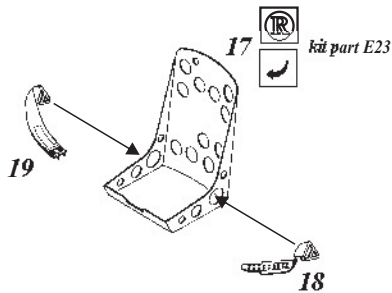

A6M2b Zero Type 21

1/48 scale detail set for Hasegawa kit

48 306

- OPPOSITE SIDE
- REMOVE
- BEND
- REPLACE
- GRIND
- OPTION

COCKPIT

UNDERCARRIAGE

kit part E31(E30)

kit part E29

kit part E6(E7)

kit part E32,33

FLAPS

kit part C3

kit part C2|C1

2pcs 36