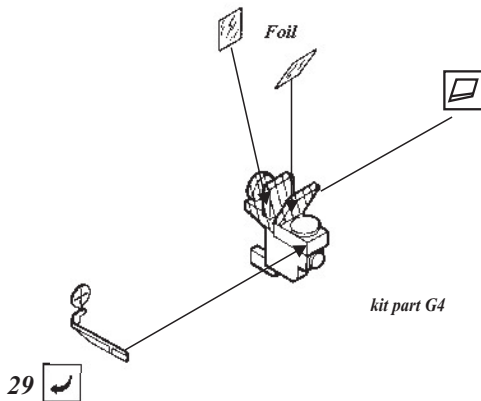

A6M2b Zero Type 21

1/48 scale detail set for Hasegawa kit

48 306

- OPPOSITE SIDE
- REMOVE
- BEND
- REPLACE
- GRIND
- OPTION

COCKPIT

UNDERCARRIAGE

kit part E31(E30)

kit part E29