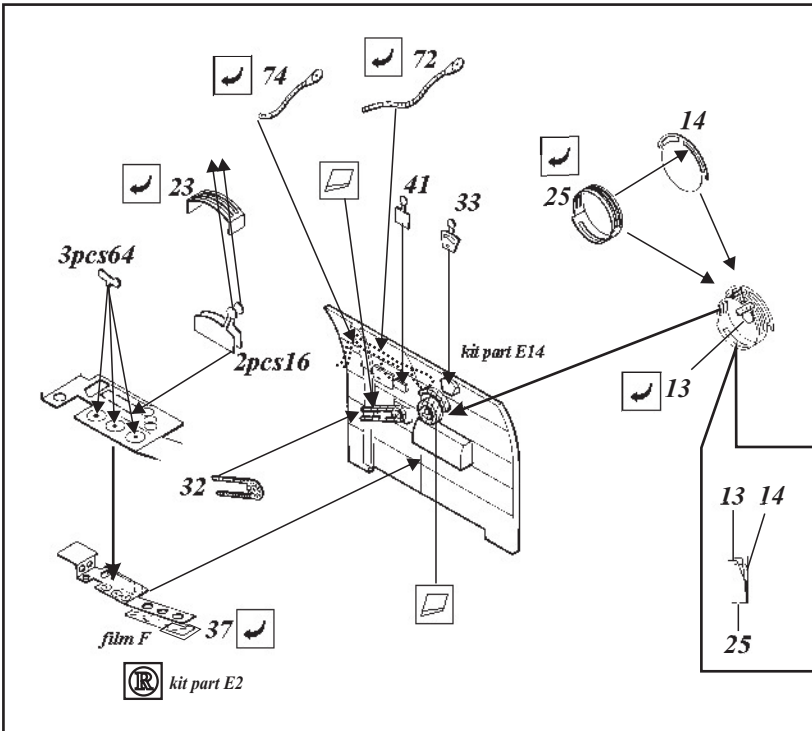

A6M2b Zero Type 21

1/48 scale detail set for Hasegawa kit

48 306

- OPPOSITE SIDE
- REMOVE
- BEND
- REPLACE
- GRIND
- OPTION

COCKPIT

UNDERCARRIAGE

kit part E31(E30)

kit part E29

kit part E6(E7)

kit part E32,33

FLAPS

kit part C3

kit part C2|C1

2pcs 36