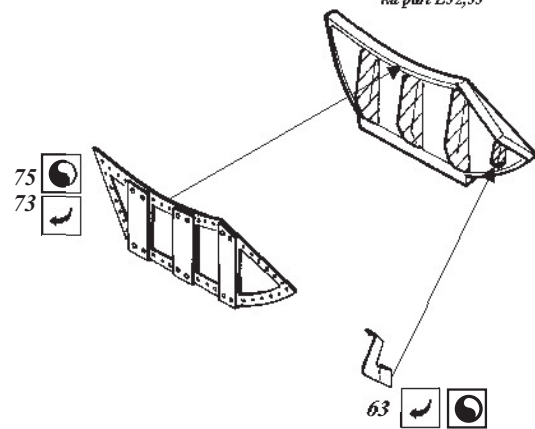

A6M2b Zero Type 21

1/48 scale detail set for Hasegawa kit

48 306

- OPPOSITE SIDE
- REMOVE
- BEND
- REPLACE
- GRIND
- OPTION

COCKPIT

UNDERCARRIAGE

kit part E31(E30)

kit part E29

kit part E6(E7)

kit part E32,33

FLAPS

kit part C3

kit part C2|C1

2pcs 36