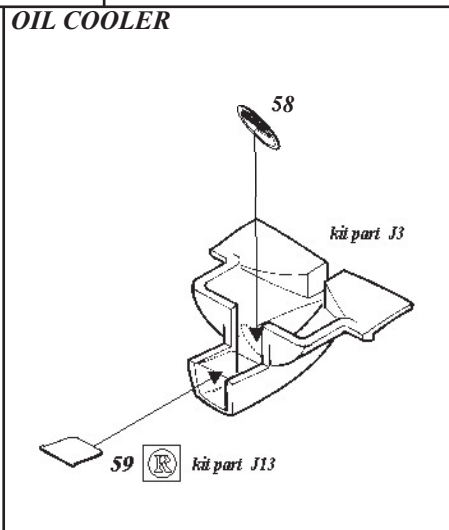

A6M2b Zero Type 21

1/48 scale detail set for Hasegawa kit

48 306

- OPPOSITE SIDE
- REMOVE
- BEND
- REPLACE
- GRIND
- OPTION

COCKPIT

UNDERCARRIAGE

kit part E31(E30)

kit part E29

kit part E6(E7)

kit part E32,33

FLAPS

kit part C3

kit part C2|C1

2pcs 36