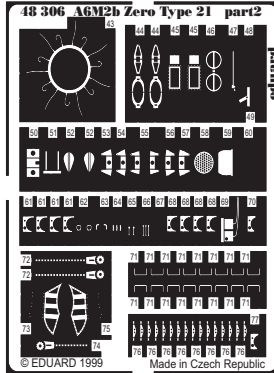

A6M2b Zero Type 21

1/48 scale detail set for Hasegawa kit

48 306

- OPPOSITE SIDE
- REMOVE
- BEND
- REPLACE
- GRIND
- OPTION

COCKPIT

UNDERCARRIAGE

kit part E31(E30)

kit part E29

kit part E6(E7)

kit part E32,33

FLAPS

kit part C3

kit part C2|C1

2pcs 36