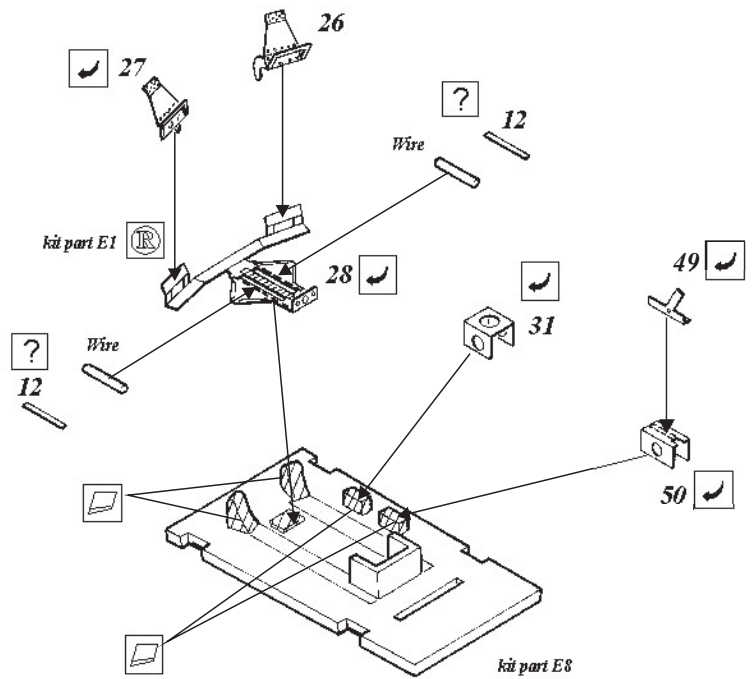

A6M2b Zero Type 21

1/48 scale detail set for Hasegawa kit

48 306

- OPPOSITE SIDE
- REMOVE
- BEND
- REPLACE
- GRIND
- OPTION

COCKPIT

UNDERCARRIAGE

kit part E31(E30)

kit part E29

kit part E6(E7)

kit part E32,33

FLAPS

kit part C3

kit part C2|C1

2pcs 36