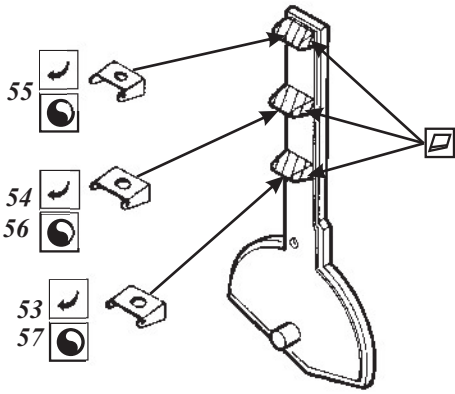

A6M2b Zero Type 21

1/48 scale detail set for Hasegawa kit

48 306

- OPPOSITE SIDE
- REMOVE
- BEND
- REPLACE
- GRIND
- OPTION

COCKPIT

UNDERCARRIAGE

kit part E31(E30)

kit part E29

kit part E6(E7)

kit part E32,33

FLAPS

kit part C3

kit part C2|C1

2pcs 36