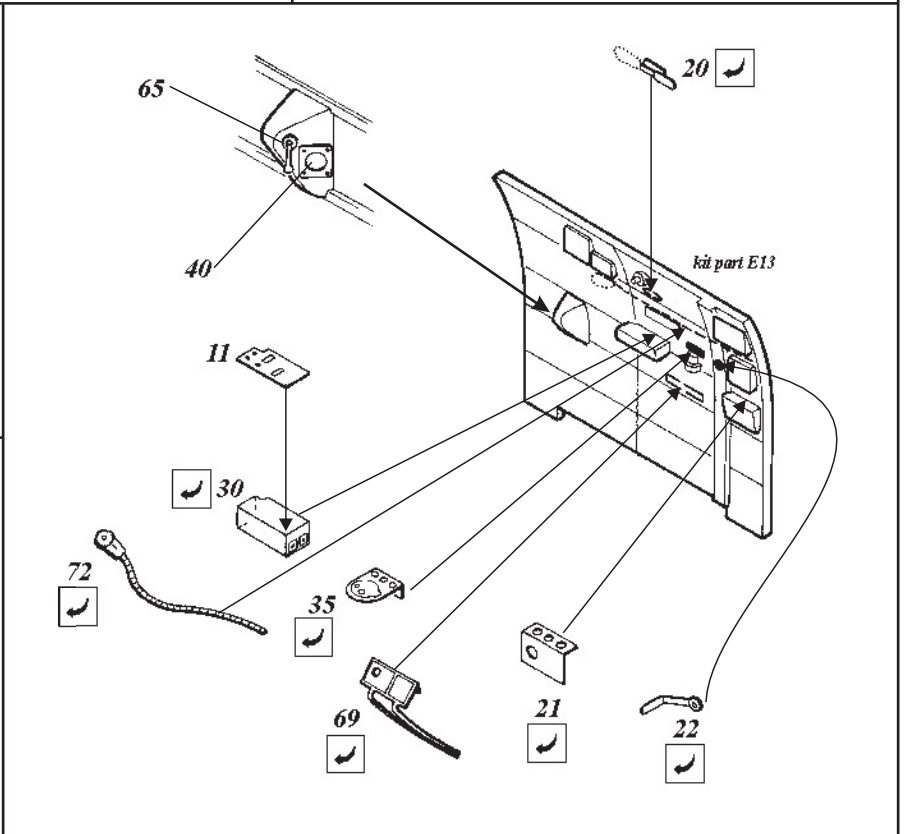

A6M2b Zero Type 21

1/48 scale detail set for Hasegawa kit

48 306

- OPPOSITE SIDE
- REMOVE
- BEND
- REPLACE
- GRIND
- OPTION

COCKPIT

UNDERCARRIAGE

kit part E31(E30)

kit part E29

kit part E6(E7)

kit part E32,33

FLAPS

kit part C3

kit part C2|C1

2pcs 36