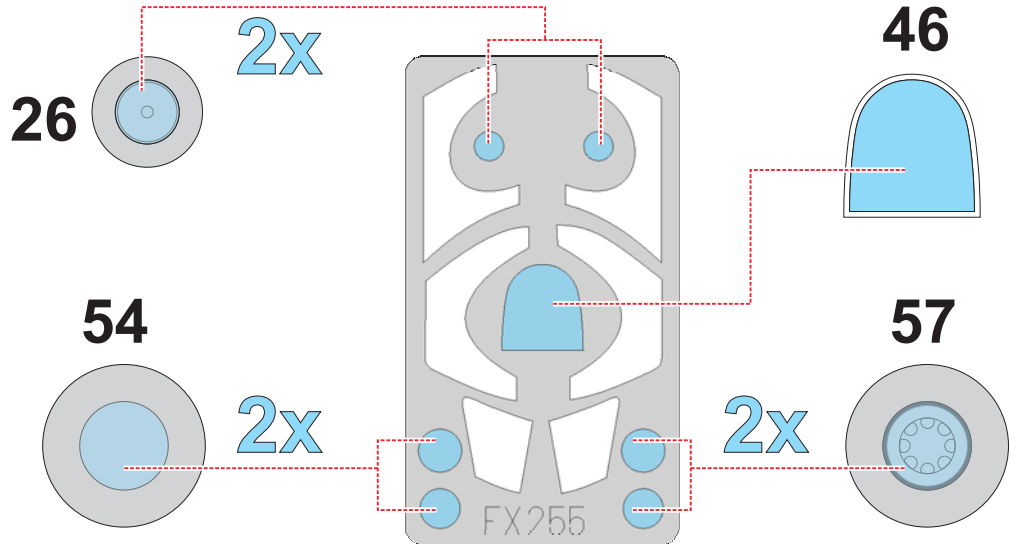

eduard
MASK

EX 255

BAC HAWK 1/48

The die-cut mask for accurate canopy frame painting of the
Airfix scale 1/48 KIT

LIQUID MASK ■