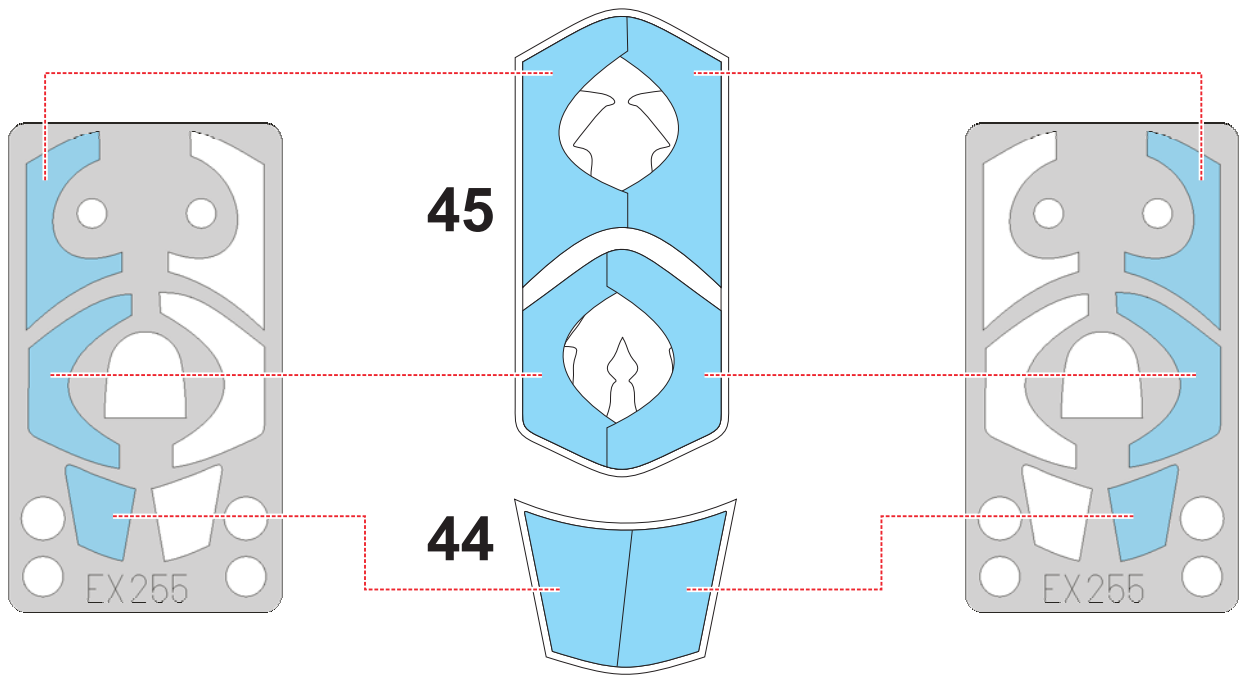

eduard
MASK

EX 255

BAC HAWK 1/48

The die-cut mask for accurate canopy frame painting of the
Airfix scale 1/48 KIT

LIQUID MASK ■