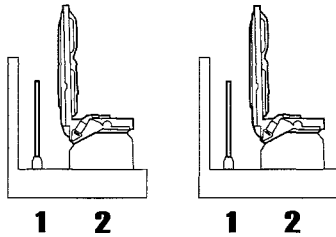

QB 48 715

**SH-3H Seaking
Seats
with safety belts
1/48 scale**

2x

Recommended kit: HASEGAWA/REVELL