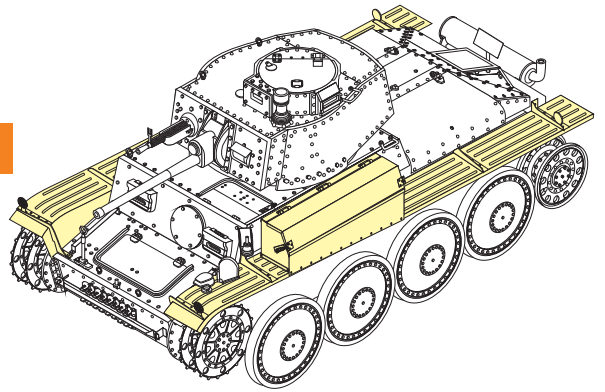

1/16 MILITARY MINIATURE VEHICLE UPGRADE SERIES PE351082

WWII German Pz.Kpfw.38(t) Ausf.E/F Fenders&Stowager bins Set

二战德军38(t)坦克E/F型翼子板及储物箱改造件

[For TAMIYA 35369]

■ 推荐使用工具 RECOMMENDED TOOLS

- 
 安装
install
- 
 折叠
bend
- A1**
 改造件零件编号
PE/resin part number
- B12**
 原零件编号
kit part number
- C22**
 被替换的原零件编号
replaced kit part number
- 
 另一侧相同制作
repeat on opposite side
- 
 切除
remove
- 
 打磨
grind off
- 
 弧度卷曲
radial bending
- x2**
 制作若干组
multiple assembly
- 
 选择安装
alternative
- 
 钻孔
drill

 用尖端在凹槽处冲压
use penpoint to press on the dent

蚀刻片零件内槽面向上
Put the part upside down
 用笔尖在凹槽处刺
Use penpoint to press on the dent

VOYAGERMODEL® 无微不至 极尽享受
The Best Upgrade Solution

Recommended item

PE 35666	WWII German Sd.Kfz.138/2 Hetzer Tank Destroyer Early Version (B ver include Gun Barrel)
PE 351052	WWII German Sd.Kfz.138/2 Hetzer Tank Destroyer Early Version (B ver include Gun Barrel)
PE 351053	WWII German Sd.Kfz.138/2 Hetzer Tank Destroyer Late Version (B ver include Gun Barrel)
PE 35112	WWII German Pz.Kpfw.38(t) Ausf.E/F
PE 35134	WWII German Pz.Kpfw.38(t) Ausf.G
PE 35143	WWII German Pz.Kpfw.38(t) Ausf.G
PE 35916	WWII German Bergepanzer Hetzer Basic
PE 35147	WWII German Aufklärungspanzer 38(t)
PE 35945	WWII German Tank Destroyer Marder III (Sd.Kfz.139)Basic