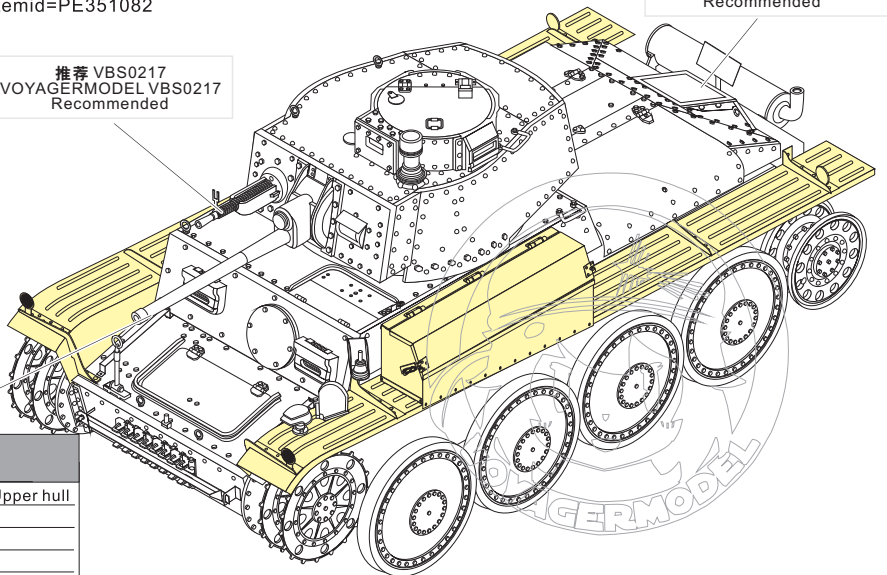

VOYAGERMODEL® 无限不至 极致享受
Recommended item

PE 35199	WWII German Marder III Ausf. M Initial Production Upper hull
PE 35224	WWII German Marder III M Basic
PE 35122	WWII German Marder III H Basic
PE 35154	WWII German Marder III H Basic
PE 16029	WWII German Pz.Kpfw.38(t) Ausf. E/F Fenders w/Track Casting Numbers
PE 16028	WWII German Pz.Kpfw.38(t) Ausf. E/F Basic Upgrade Set