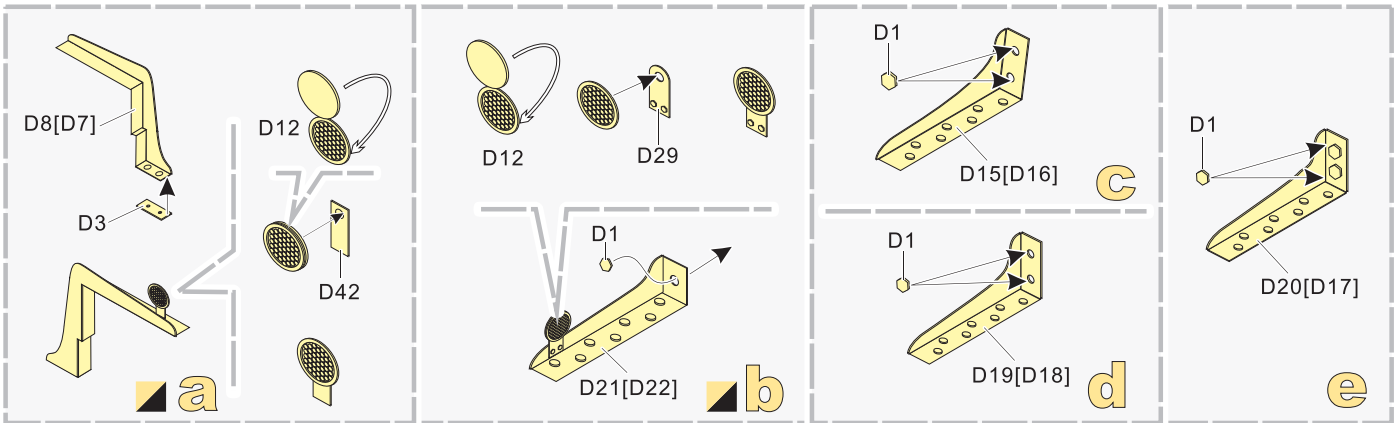

1/16 MILITARY MINIATURE VEHICLE UPGRADE SERIES PE351082

WWII German Pz.Kpfw.38(t) Ausf.E/F Fenders&Stowager bins Set

二战德军38(t)坦克E/F型翼子板及储物箱改造件

[For TAMIYA 35369]

■ 推荐使用工具 RECOMMENDED TOOLS

- 
 安装
install
- 
 折叠
bend
- A1**
 改造件零件编号
PE/resin part number
- B12**
 原零件编号
kit part number
- C22**
 被替换的原零件编号
replaced kit part number
- 
 另一侧相同制作
repeat on opposite side
- 
 切除
remove
- 
 打磨
grind off
- 
 弧度卷曲
radial bending
- x2**
 制作若干组
multiple assembly
- 
 选择安装
alternative
- 
 钻孔
drill

 用尖端在凹槽处冲压
use penpoint to press on the dent

蚀刻片零件内槽面向上
Put the part upside down
 用笔尖在凹槽处刺
Use penpoint to press on the dent

VOYAGERMODEL® 无微不至 极尽享受
The Best Upgrade Solution

Recommended item

PE 35666	WWII German Sd.Kfz.138/2 Hetzer Tank Destroyer Early Version (B ver include Gun Barrel)
PE 351052	WWII German Sd.Kfz.138/2 Hetzer Tank Destroyer Early Version (B ver include Gun Barrel)
PE 351053	WWII German Sd.Kfz.138/2 Hetzer Tank Destroyer Late Version (B ver include Gun Barrel)
PE 35112	WWII German Pz.Kpfw.38(t) Ausf.E/F
PE 35134	WWII German Pz.Kpfw.38(t) Ausf.G
PE 35143	WWII German Pz.Kpfw.38(t) Ausf.G
PE 35916	WWII German Bergepanzer Hetzer Basic
PE 35147	WWII German Aufklärungspanzer 38(t)
PE 35945	WWII German Tank Destroyer Marder III (Sd.Kfz.139)Basic