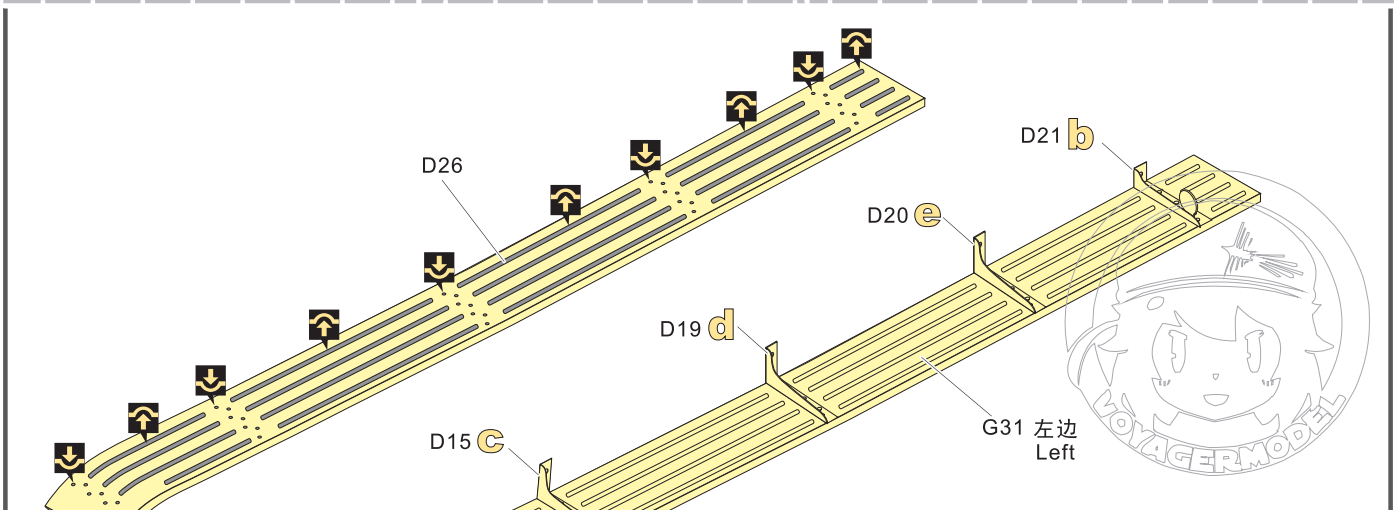

1/16 MILITARY MINIATURE VEHICLE UPGRADE SERIES PE351082

WWII German Pz.Kpfw.38(t) Ausf.E/F Fenders&Stowager bins Set

二战德军38(t)坦克E/F型翼子板及储物箱改造件

[For TAMIYA 35369]

■ 推荐使用工具 RECOMMENDED TOOLS

- 
 安装
install
- 
 折叠
bend
- A1**
 改造件零件编号
PE/resin part number
- B12**
 原零件编号
kit part number
- C22**
 被替换的原零件编号
replaced kit part number
- 
 另一侧相同制作
repeat on opposite side
- 
 切除
remove
- 
 打磨
grind off
- 
 弧度卷曲
radial bending
- x2**
 制作若干组
multiple assembly
- 
 选择安装
alternative
- 
 钻孔
drill

 用尖端在凹槽处冲压
use penpoint to press on the dent

蚀刻片零件内槽面向上
Put the part upside down
 用笔尖在凹槽处刺
Use penpoint to press on the dent

VOYAGERMODEL® 无微不至 极尽享受
The Best Upgrade Solution

Recommended item

PE 35666	WWII German Sd.Kfz.138/2 Hetzer Tank Destroyer Early Version (B ver include Gun Barrel)
PE 351052	WWII German Sd.Kfz.138/2 Hetzer Tank Destroyer Early Version (B ver include Gun Barrel)
PE 351053	WWII German Sd.Kfz.138/2 Hetzer Tank Destroyer Late Version (B ver include Gun Barrel)
PE 35112	WWII German Pz.Kpfw.38(t) Ausf.E/F
PE 35134	WWII German Pz.Kpfw.38(t) Ausf.G
PE 35143	WWII German Pz.Kpfw.38(t) Ausf.G
PE 35916	WWII German Bergepanzer Hetzer Basic
PE 35147	WWII German Aufklärungspanzer 38(t)
PE 35945	WWII German Tank Destroyer Marder III (Sd.Kfz.139)Basic