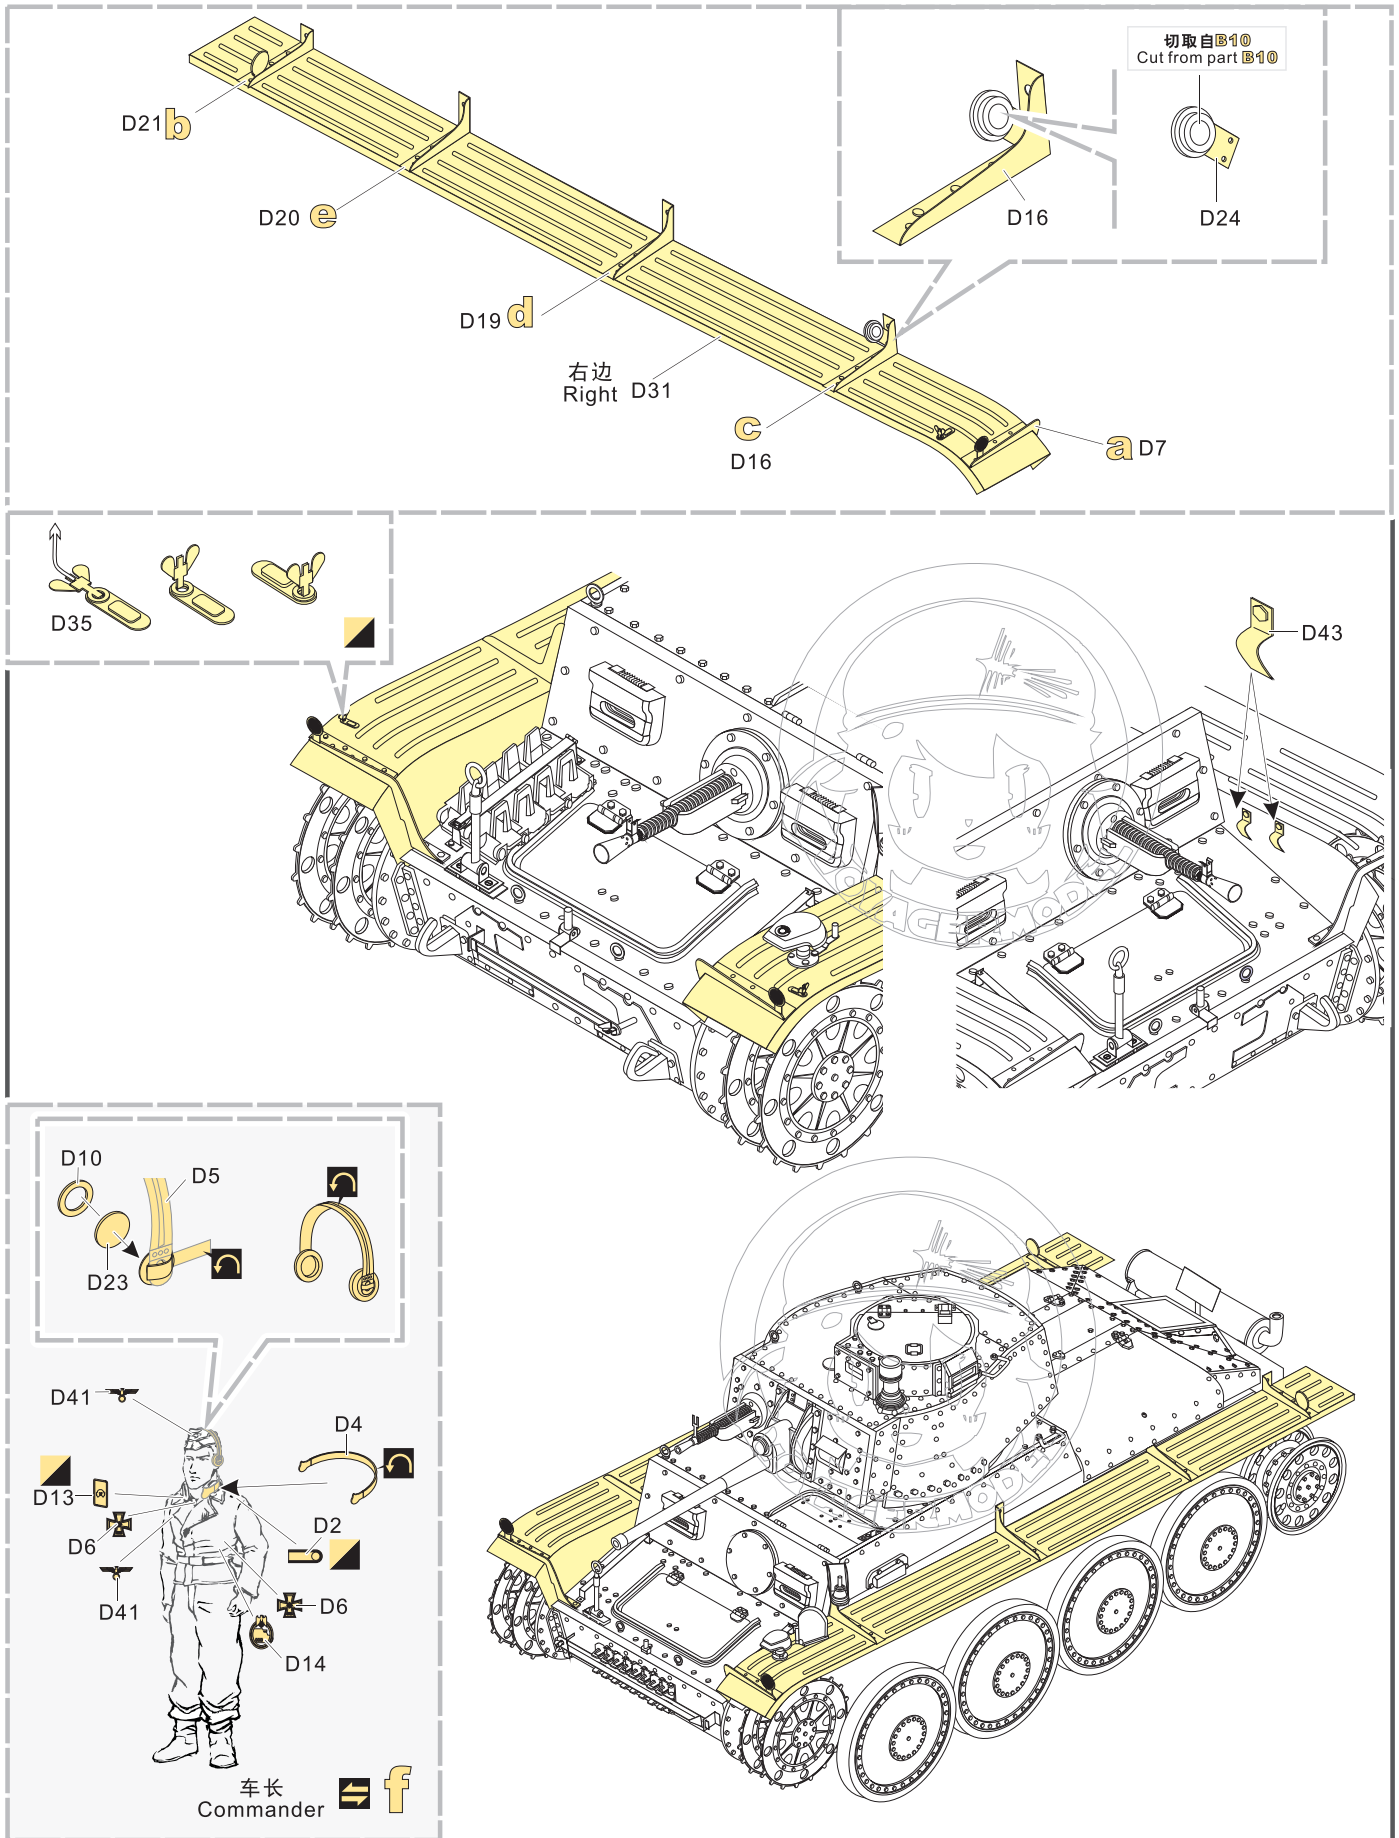

1/16 MILITARY MINIATURE VEHICLE UPGRADE SERIES PE351082