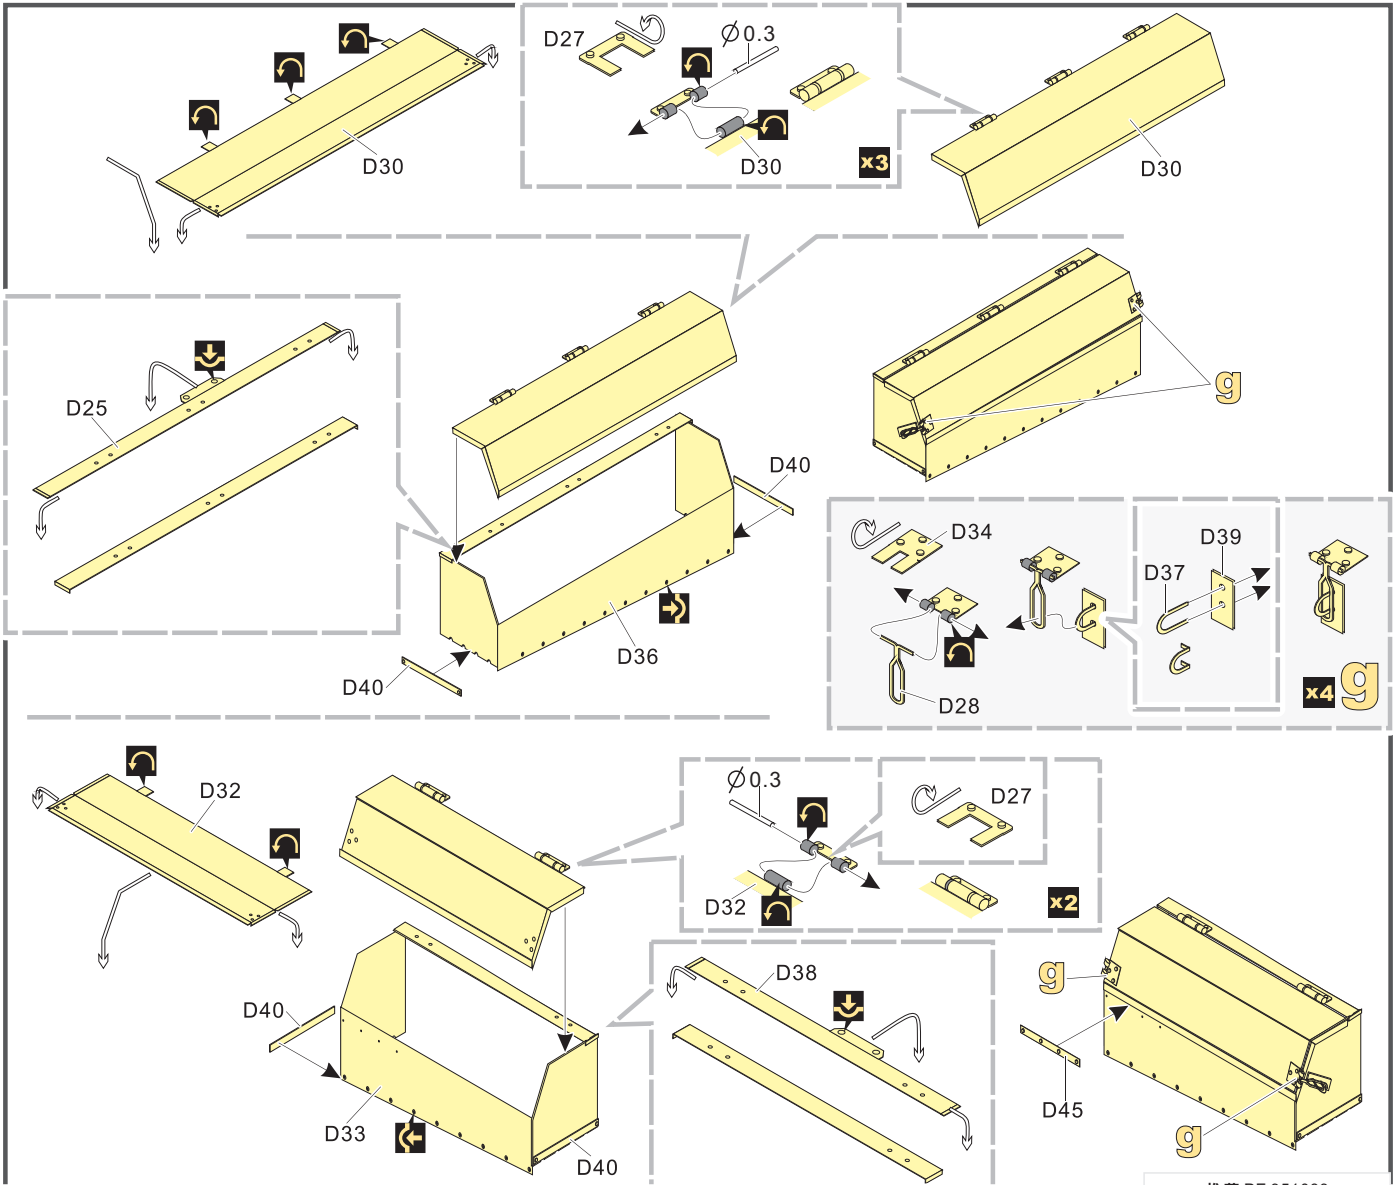

1/16 MILITARY MINIATURE VEHICLE UPGRADE SERIES PE351082

推荐 PE 351083
VOYAGERMODEL PE 351083
Recommended

<http://www.voyagermodel.com/productdetails.asp?itemid=PE351082>

**VOYAGER
MODEL**

推荐 VBS0217
VOYAGERMODEL VBS0217
Recommended

更多PE351082样品照片参考请扫一扫
MORE PICTUER OF PE 351082
REFERENCE SCAN HERE

推荐 VBS0546
VOYAGERMODEL VBS0546
Recommended