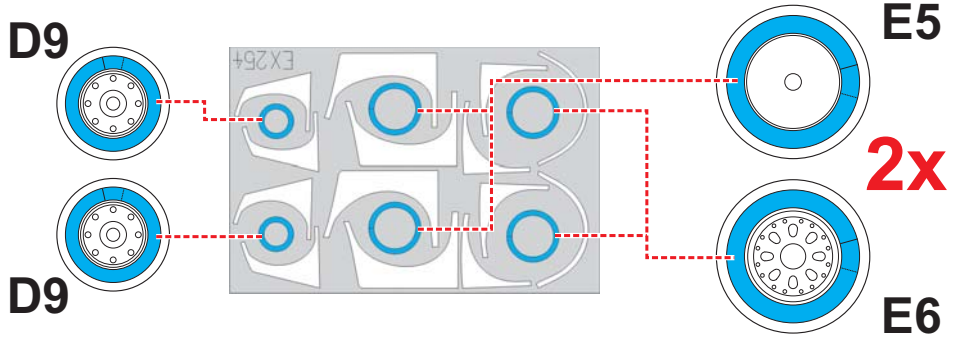

eduard
MASK

EX 254

F-15E Strike Eagle 1/48

The die-cut mask for accurate canopy frame painting of the *Academy* scale 1/48 KIT

RUBBER COLOR

LIQUID MASK

CAMOUFLAGE COLOR

LIQUID MASK