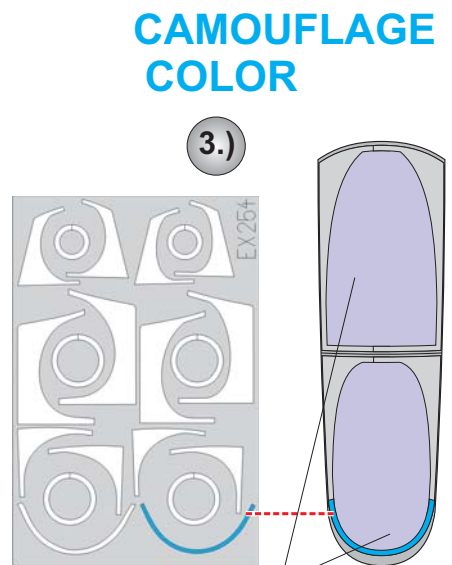

eduard
MASK

EX 254

F-15E Strike Eagle 1/48

The die-cut mask for accurate canopy frame painting of the *Academy* scale 1/48 KIT

RUBBER COLOR

LIQUID MASK

CAMOUFLAGE COLOR

LIQUID MASK