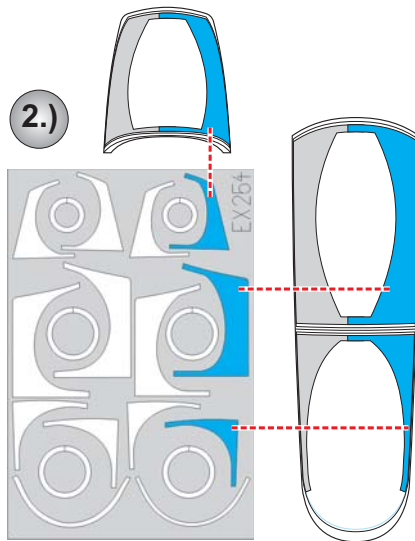

eduard
MASK

EX 254

F-15E Strike Eagle 1/48

The die-cut mask for accurate canopy frame painting of the *Academy* scale 1/48 KIT

RUBBER COLOR

LIQUID MASK

CAMOUFLAGE COLOR

LIQUID MASK