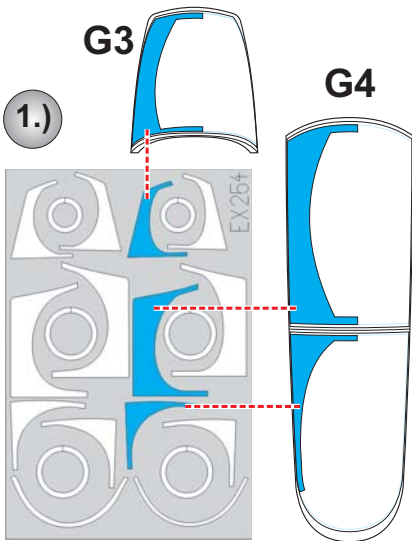

eduard
MASK

EX 254

F-15E Strike Eagle 1/48

The die-cut mask for accurate canopy frame painting of the *Academy* scale 1/48 KIT

RUBBER COLOR

LIQUID MASK

CAMOUFLAGE COLOR

LIQUID MASK