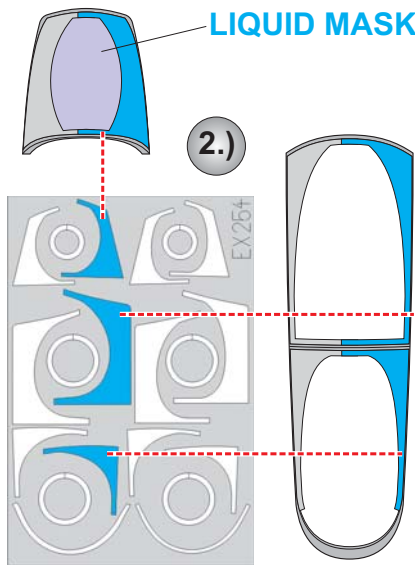

eduard
MASK

EX 254

F-15E Strike Eagle 1/48

The die-cut mask for accurate canopy frame painting of the *Academy* scale 1/48 KIT

RUBBER COLOR

LIQUID MASK

CAMOUFLAGE COLOR

LIQUID MASK