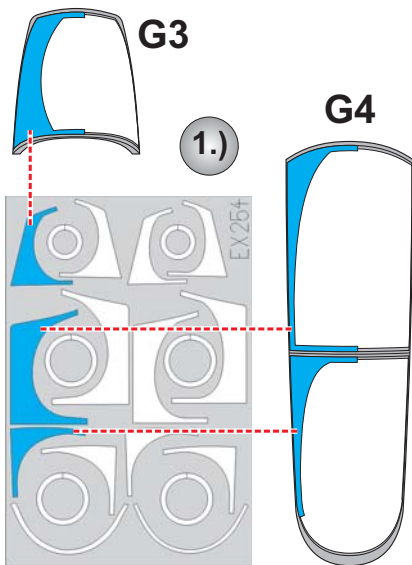

eduard
MASK

EX 254

F-15E Strike Eagle 1/48

The die-cut mask for accurate canopy frame painting of the *Academy* scale 1/48 KIT

RUBBER COLOR

LIQUID MASK

CAMOUFLAGE COLOR

LIQUID MASK