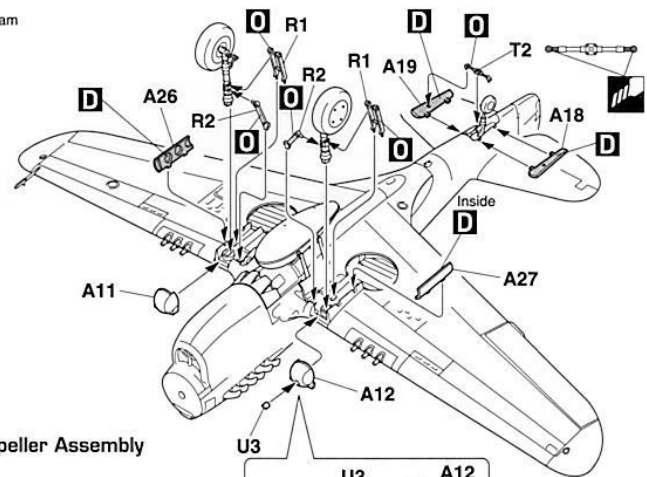

1 Cockpit Assembly

2 Fuselage Assembly

5 Tail Unit Assembly

6 Main Wing Installation

3 Exhaust Stacks Installation

8 Main Gear Assembly

ly
remove when you attach clear parts (U6).

STEP2

STEP3

7 Auxiliary Fuel Tank & Bomb Assembly

• Auxiliary fuel tank

Please paint in bottom surface color.

• 500-lb bomb

Please make a hole with a diameter of 0.5mm.

When you do not make a hole, please cut and attach.

9 各部分の取り付け
Various Parts
Installation

10 Main Gear Installation

Main gear cover installation diagram

11 Propeller Assembly

12 Final Assembly

MARKINGS AND PAINTING
Marcio & Pittura

Markierungen und Bemalung
Oznakowania i Malowanie