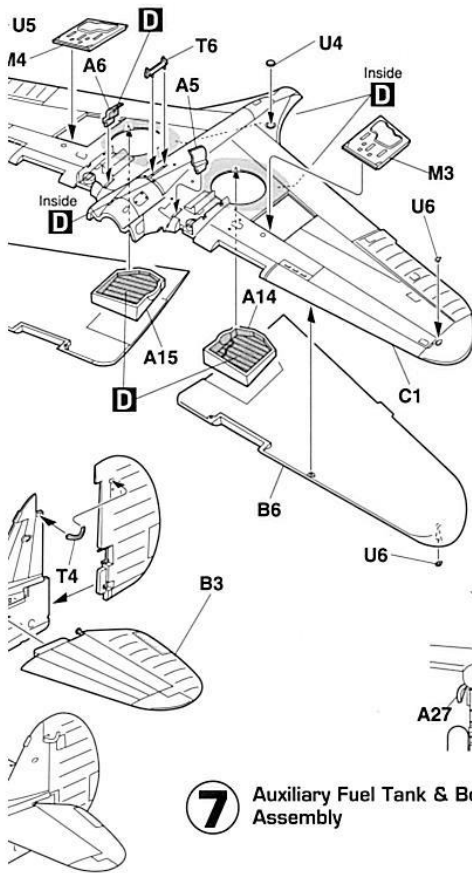

1 Cockpit Assembly

2 Fuselage Assembly

5 Tail Unit Assembly

6 Main Wing Installation

3 Exhaust Stacks Installation

8 Main Gear Assembly

ly
remove when you attach clear parts (U6).

STEP2

STEP3

7 Auxiliary Fuel Tank & Bomb Assembly

• Auxiliary fuel tank

Please paint in bottom surface color.

• 500-lb bomb

Please make a hole with a diameter of 0.5mm.

When you do not make a hole, please cut and attach.