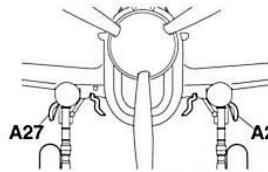

1 Cockpit Assembly

2 Fuselage Assembly

5 Tail Unit Assembly

6 Main Wing Installation

3 Exhaust Stacks Installation

8 Main Gear Assembly

ly
remove when you attach clear parts (U6).

STEP2

STEP3

7 Auxiliary Fuel Tank & Bomb Assembly

• Auxiliary fuel tank

Please paint in bottom surface color.

• 500-lb bomb

Please make a hole with a diameter of 0.5mm.

When you do not make a hole, please cut and attach.

9 各部分の取り付け
Various Parts
Installation

10 Main Gear Installation

Main gear cover installation diagram

11 Propeller Assembly

12 Final Assembly

MARKINGS AND PAINTING
Marcio & Pittura

Markierungen und Bemalung
Oznakowania i Malowanie