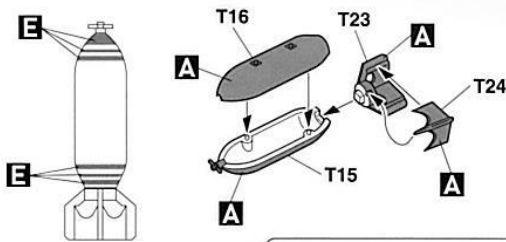

1 Cockpit Assembly

2 Fuselage Assembly

5 Tail Unit Assembly

6 Main Wing Installation

3 Exhaust Stacks Installation

8 Main Gear Assembly

ly
remove when you attach clear parts (U6).

STEP2

STEP3

7 Auxiliary Fuel Tank & Bomb Assembly

• Auxiliary fuel tank

Please paint in bottom surface color.

• 500-lb bomb

Please make a hole with a diameter of 0.5mm.

When you do not make a hole, please cut and attach.

9 各部分の取り付け
Various Parts
Installation

10 Main Gear Installation

Main gear cover installation diagram

11 Propeller Assembly

12 Final Assembly

MARKINGS AND PAINTING
Marcio & Pittura

Markierungen und Bemalung
Oznakowania i Malowanie