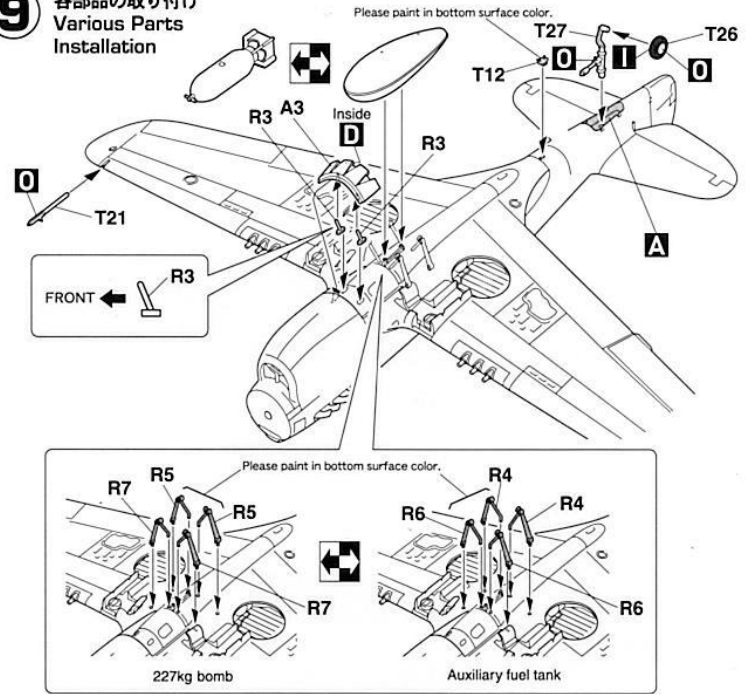

1 Cockpit Assembly

2 Fuselage Assembly

5 Tail Unit Assembly

6 Main Wing Installation

3 Exhaust Stacks Installation

8 Main Gear Assembly

ly
remove when you attach clear parts (U6).

STEP2

STEP3

7 Auxiliary Fuel Tank & Bomb Assembly

• Auxiliary fuel tank

Please paint in bottom surface color.

• 500-lb bomb

Please make a hole with a diameter of 0.5mm.

When you do not make a hole, please cut and attach.

9 各部分の取り付け
Various Parts
Installation

10 Main Gear Installation

Main gear cover installation diagram

11 Propeller Assembly

12 Final Assembly

MARKINGS AND PAINTING
Marcio & Pittura

Markierungen und Bemalung
Oznakowania i Malowanie