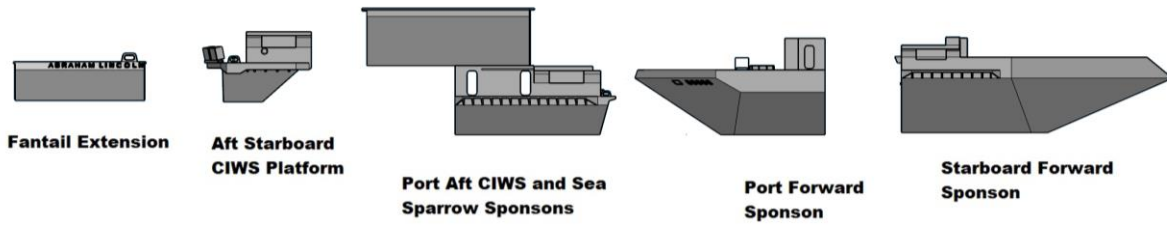

USS Abraham Lincoln 1996-2006 Upgrade Set

Red shaded areas need to be removed from kit.