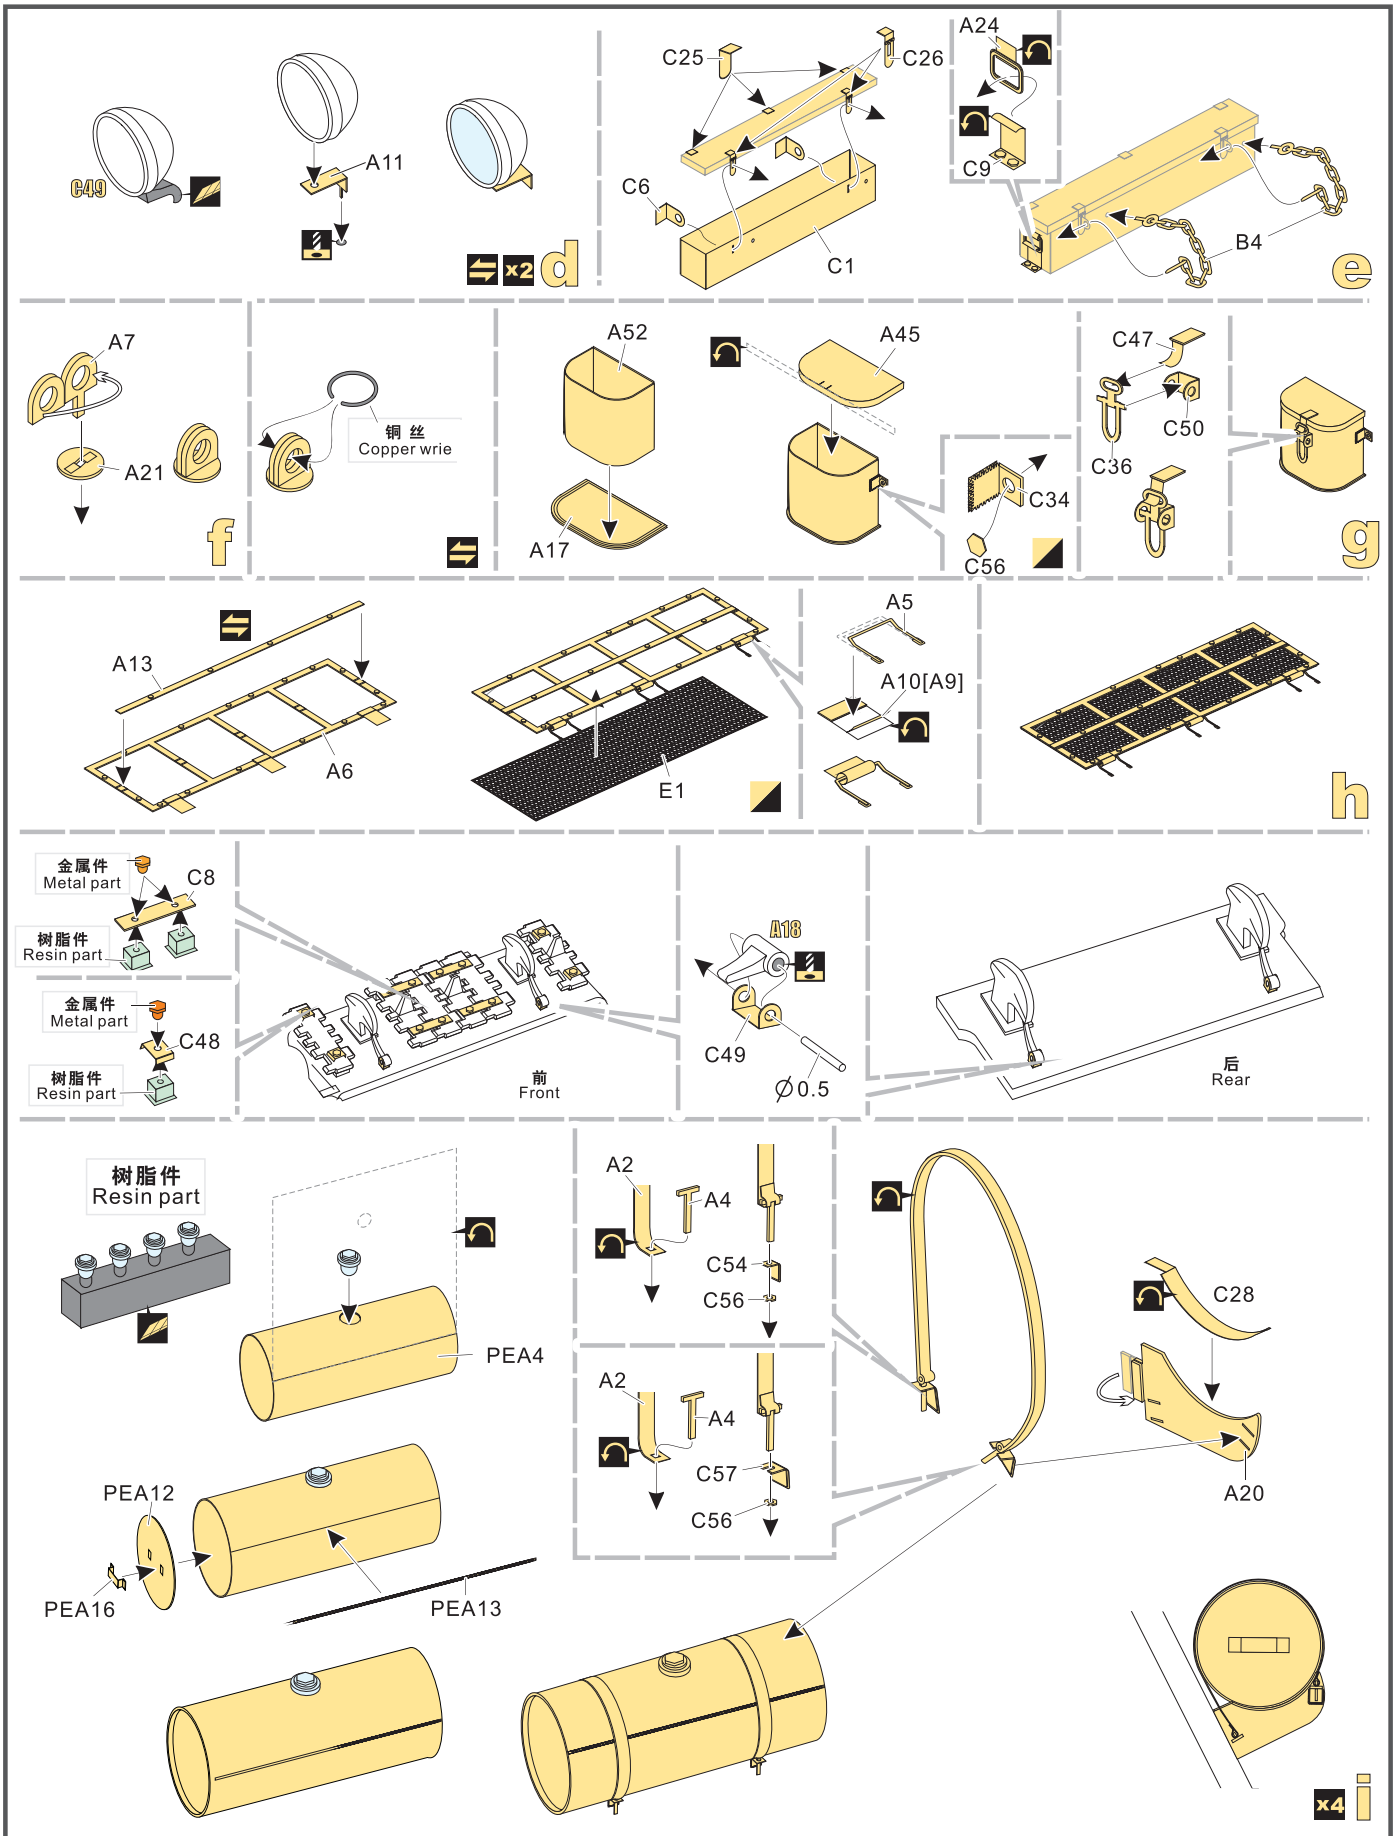

1/35 MILITARY MINIATURE VEHICLE UPGRADE SERIES PE35351

WWII Russian JS-1/JS-2/JS-2m basic

二战苏军JS-1/JS-2/JS-2m重型坦克基本件

[For DRAGON 6017/6018/6051/9108]

推荐使用工具 RECOMMENDED TOOLS

- 
 安装
install
- 
 折叠
bend
- A1**
 改造件零件编号
PE/resin part number
- B12**
 原零件编号
kit part number
- C22**
 被替换的原零件编号
replaced kit part number
- 
 另一侧相同制作
repeat on opposite side
- 
 切除
remove
- 
 打磨
grind off
- 
 弧度卷曲
radial bending
- 
 制作若干组
multiple assembly
- 
 选择安装
alternative
- 
 钻孔
drill
- 
 用胶棒制作
make from plastic rod

 用尖端在凹槽处冲压
use penpoint to press on the dent

蚀刻片零件内朝面向上
Put the part upside down
 用笔尖在凹槽处刺
Use penpoint to press on the dent

1/35 MILITARY MINIATURE VEHICLE UPGRADE SERIES PE35351

1/35 MILITARY MINIATURE VEHICLE UPGRADE SERIES PE35351

1/35 MILITARY MINIATURE VEHICLE UPGRADE SERIES PE35351

VOYAGERMODEL® 无微不至 极尽享受

Recommended item

PE 35221	WWII Russian JS-2 tank Basic
PE 35222	WWII Russian JS-2 Heavy tank Fenders
PE 35267	WWII Russian T-34/76 No.112 Factory Late Production
PE 35268	WWII Russian T-34/76 No.112 Factory Late Production Fenders
PE 35286	WWII Russian T-34/76 Mod.1941 Cast Turret
PE 35287	WWII Russian T-34/76 Mod.1941 Cast Turret Fenders
PE 35343	WWII Russian JSU-152 basic
PE 35344	WWII Russian JSU-122/JSU-152 Fenders
PE 35352	WWII Russian JS-1/JS-2 Fenders
PE 35391	Russian BT-7 model 1935
PE 35392	Russian BT-7 model 1935 fenders
PE 35394	WWII Russian Voroshilovets Tractor