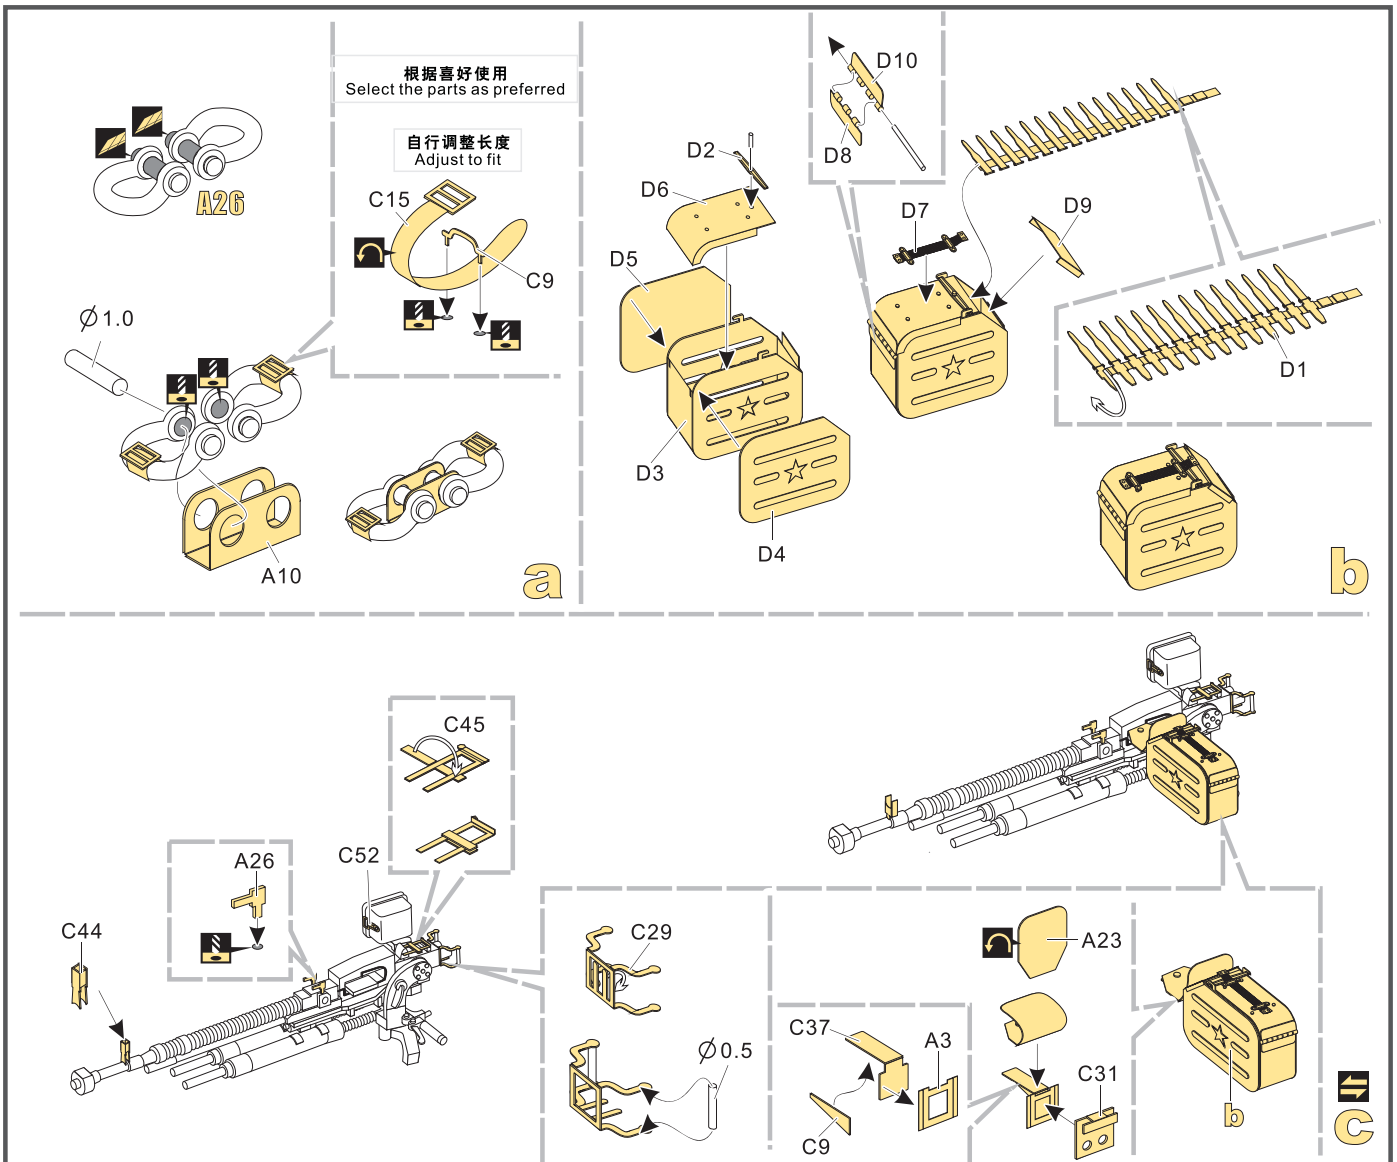

1/35 MILITARY MINIATURE VEHICLE UPGRADE SERIES PE35351

WWII Russian JS-1/JS-2/JS-2m basic

二战苏军JS-1/JS-2/JS-2m重型坦克基本件

[For DRAGON 6017/6018/6051/9108]

推荐使用工具 RECOMMENDED TOOLS

- 
 安装
install
- 
 折叠
bend
- A1**
 改造件零件编号
PE/resin part number
- B12**
 原零件编号
kit part number
- C22**
 被替换的原零件编号
replaced kit part number
- 
 另一侧相同制作
repeat on opposite side
- 
 切除
remove
- 
 打磨
grind off
- 
 弧度卷曲
radial bending
- 
 制作若干组
multiple assembly
- 
 选择安装
alternative
- 
 钻孔
drill
- 
 用胶棒制作
make from plastic rod

 用尖端在凹槽处冲压
use penpoint to press on the dent

蚀刻片零件内朝面向上
Put the part upside down
 用笔尖在凹槽处刺
Use penpoint to press on the dent

1/35 MILITARY MINIATURE VEHICLE UPGRADE SERIES PE35351

1/35 MILITARY MINIATURE VEHICLE UPGRADE SERIES PE35351

1/35 MILITARY MINIATURE VEHICLE UPGRADE SERIES PE35351

VOYAGERMODEL® 无微不至 极尽享受

Recommended item

PE 35221	WWII Russian JS-2 tank Basic
PE 35222	WWII Russian JS-2 Heavy tank Fenders
PE 35267	WWII Russian T-34/76 No.112 Factory Late Production
PE 35268	WWII Russian T-34/76 No.112 Factory Late Production Fenders
PE 35286	WWII Russian T-34/76 Mod.1941 Cast Turret
PE 35287	WWII Russian T-34/76 Mod.1941 Cast Turret Fenders
PE 35343	WWII Russian JSU-152 basic
PE 35344	WWII Russian JSU-122/JSU-152 Fenders
PE 35352	WWII Russian JS-1/JS-2 Fenders
PE 35391	Russian BT-7 model 1935
PE 35392	Russian BT-7 model 1935 fenders
PE 35394	WWII Russian Voroshilovets Tractor