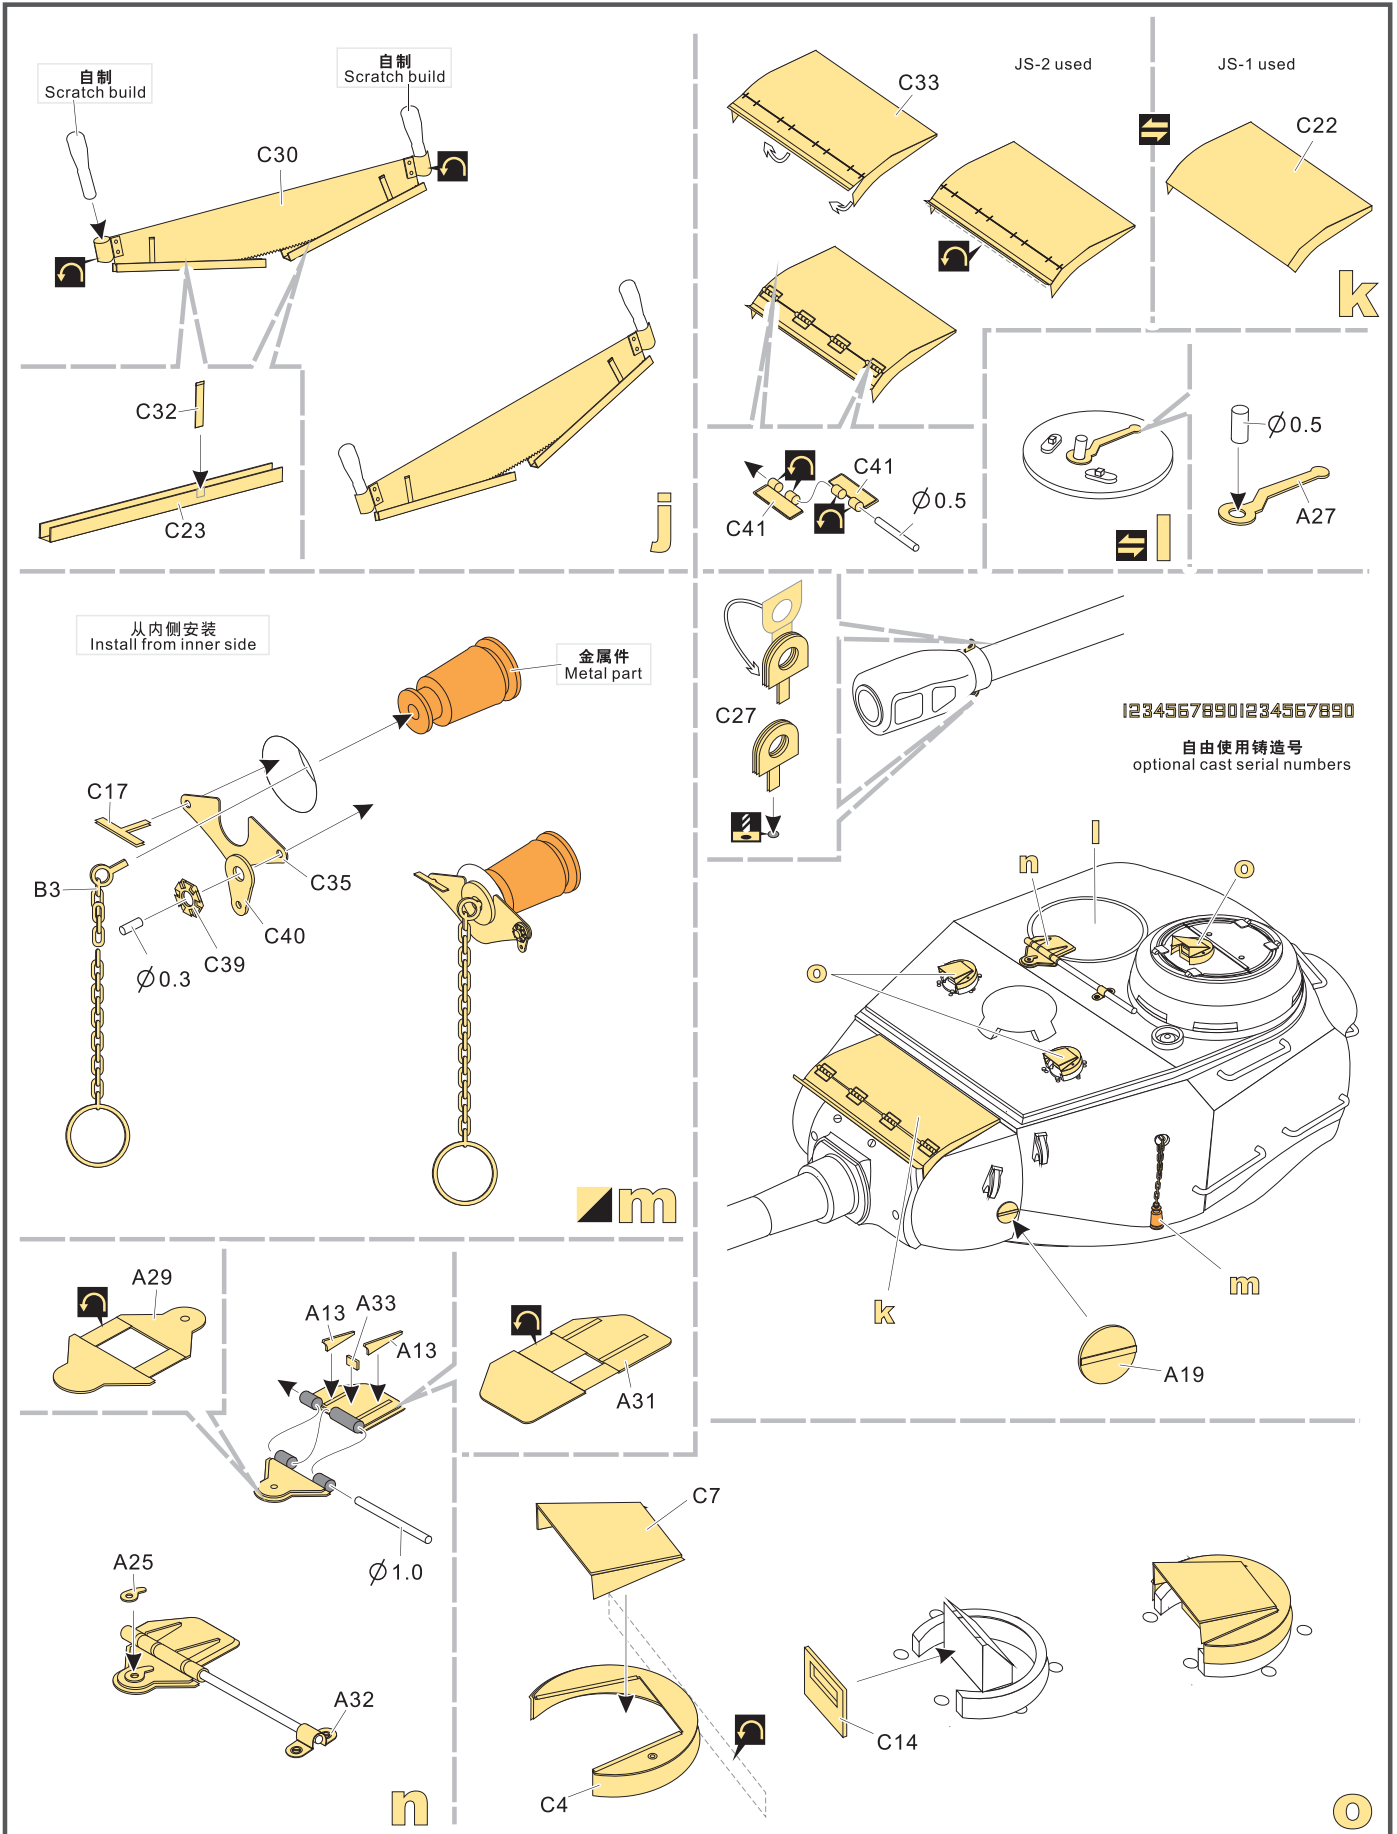

1/35 MILITARY MINIATURE VEHICLE UPGRADE SERIES PE35351

WWII Russian JS-1/JS-2/JS-2m basic

二战苏军JS-1/JS-2/JS-2m重型坦克基本件

[For DRAGON 6017/6018/6051/9108]

推荐使用工具 RECOMMENDED TOOLS

- 
 安装
install
- 
 折叠
bend
- A1**
 改造件零件编号
PE/resin part number
- B12**
 原零件编号
kit part number
- C22**
 被替换的原零件编号
replaced kit part number
- 
 另一侧相同制作
repeat on opposite side
- 
 切除
remove
- 
 打磨
grind off
- 
 弧度卷曲
radial bending
- 
 制作若干组
multiple assembly
- 
 选择安装
alternative
- 
 钻孔
drill
- 
 用胶棒制作
make from plastic rod

 用尖端在凹槽处冲压
use penpoint to press on the dent

蚀刻片零件内朝面向上
Put the part upside down
 用笔尖在凹槽处刺
Use penpoint to press on the dent

1/35 MILITARY MINIATURE VEHICLE UPGRADE SERIES PE35351

1/35 MILITARY MINIATURE VEHICLE UPGRADE SERIES PE35351