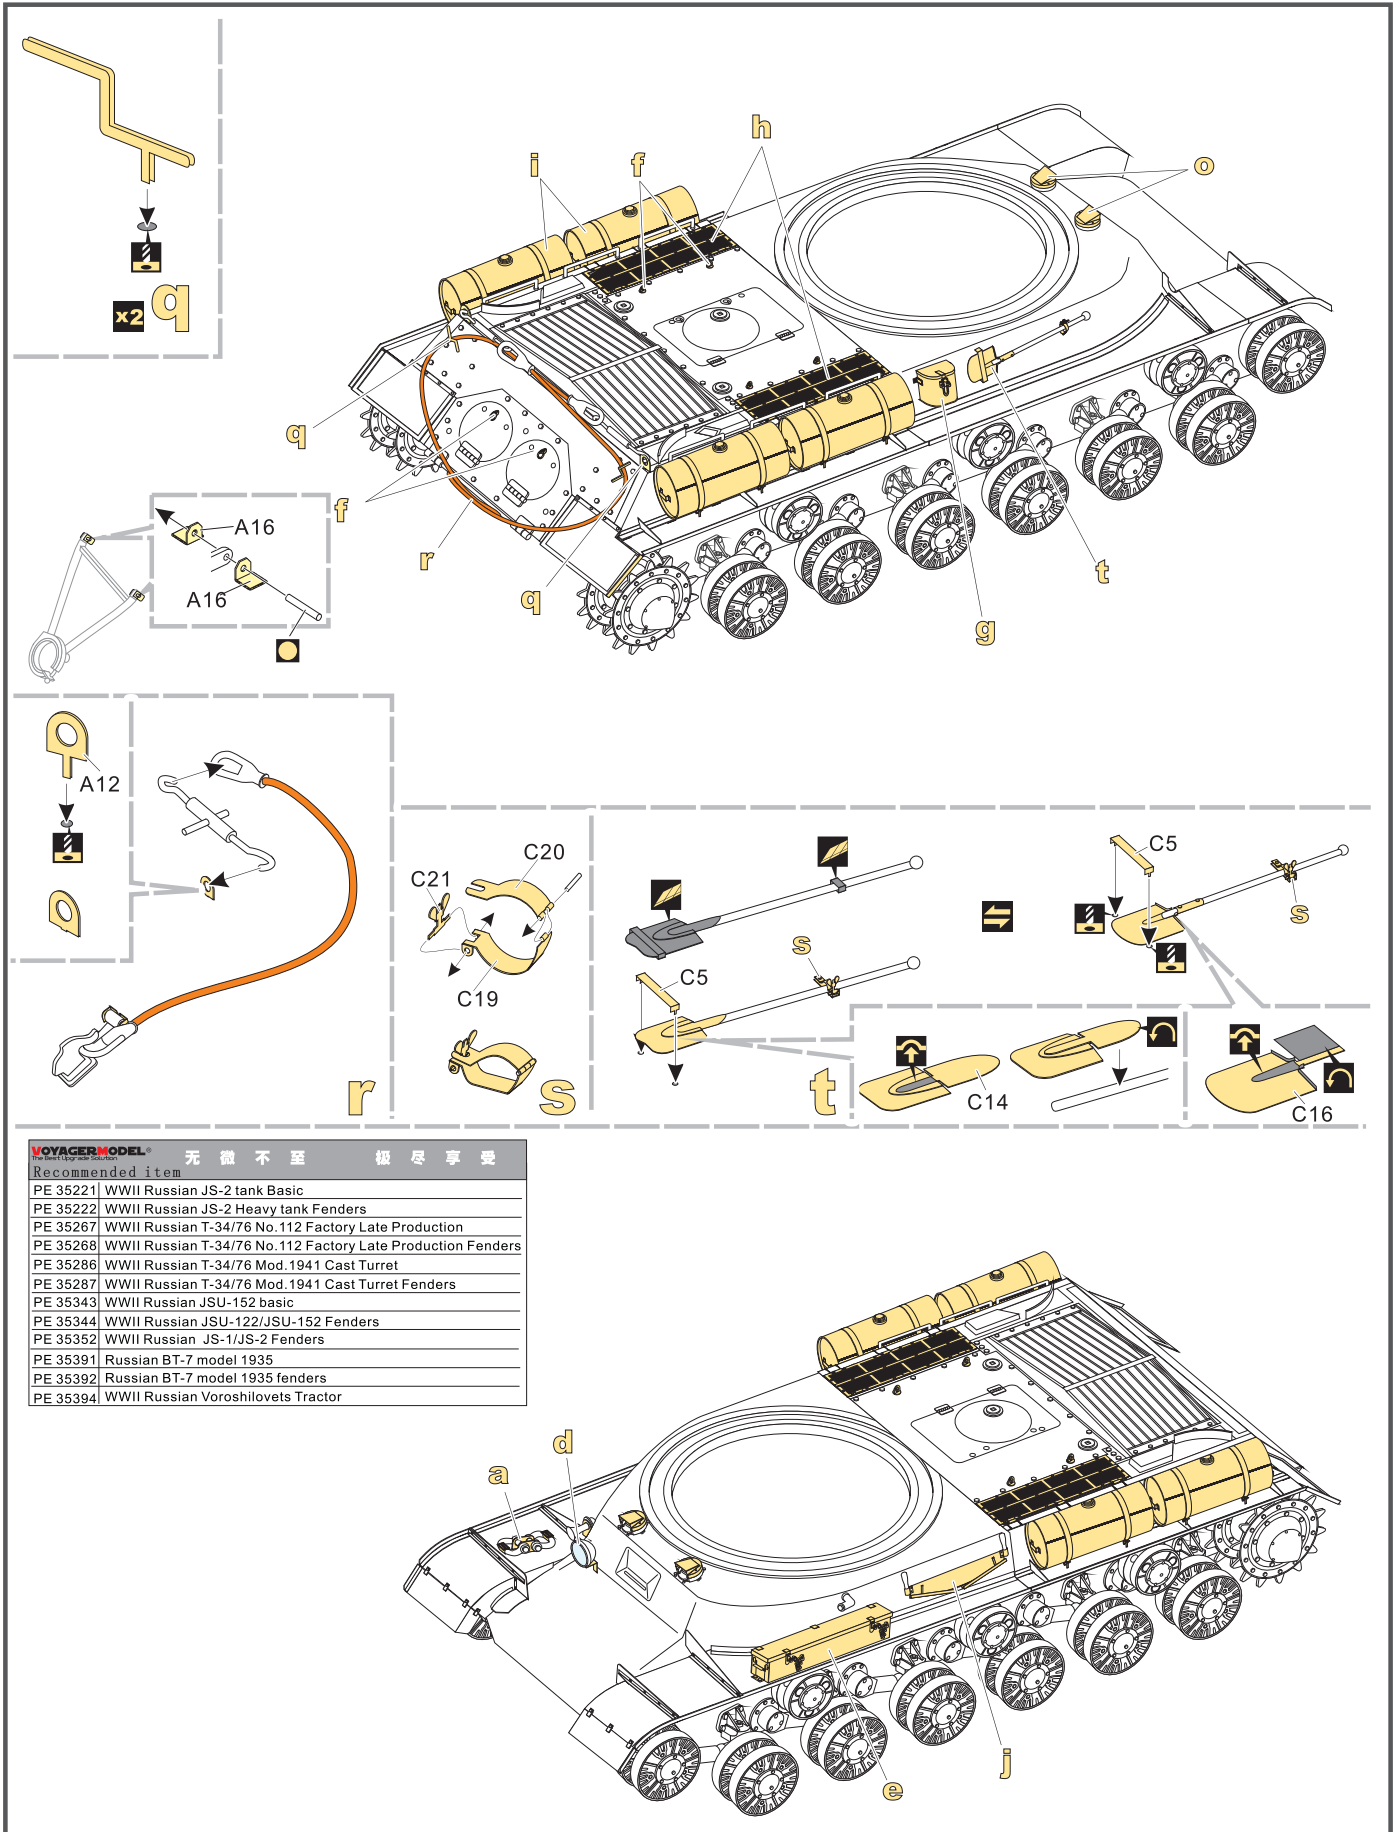

1/35 MILITARY MINIATURE VEHICLE UPGRADE SERIES PE35351

VOYAGERMODEL® 无微不至 极尽享受

Recommended item

PE 35221	WWII Russian JS-2 tank Basic
PE 35222	WWII Russian JS-2 Heavy tank Fenders
PE 35267	WWII Russian T-34/76 No.112 Factory Late Production
PE 35268	WWII Russian T-34/76 No.112 Factory Late Production Fenders
PE 35286	WWII Russian T-34/76 Mod.1941 Cast Turret
PE 35287	WWII Russian T-34/76 Mod.1941 Cast Turret Fenders
PE 35343	WWII Russian JSU-152 basic
PE 35344	WWII Russian JSU-122/JSU-152 Fenders
PE 35352	WWII Russian JS-1/JS-2 Fenders
PE 35391	Russian BT-7 model 1935
PE 35392	Russian BT-7 model 1935 fenders
PE 35394	WWII Russian Voroshilovets Tractor