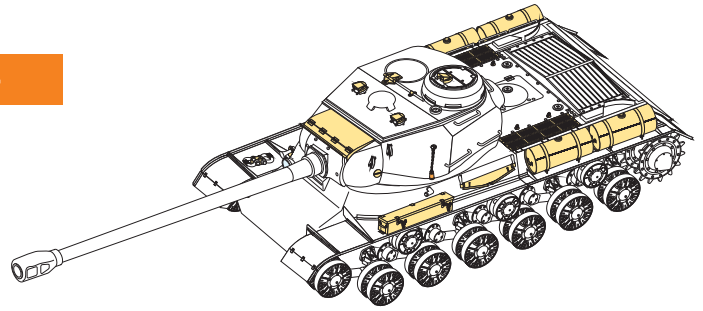

1/35 MILITARY MINIATURE VEHICLE UPGRADE SERIES PE35351

WWII Russian JS-1/JS-2/JS-2m basic

二战苏军JS-1/JS-2/JS-2m重型坦克基本件

[For DRAGON 6017/6018/6051/9108]

推荐使用工具 RECOMMENDED TOOLS

- 
 安装
install
- 
 折叠
bend
- A1**
 改造件零件编号
PE/resin part number
- B12**
 原零件编号
kit part number
- C22**
 被替换的原零件编号
replaced kit part number
- 
 另一侧相同制作
repeat on opposite side
- 
 切除
remove
- 
 打磨
grind off
- 
 弧度卷曲
radial bending
- 
 制作若干组
multiple assembly
- 
 选择安装
alternative
- 
 钻孔
drill
- 
 用胶棒制作
make from plastic rod

 用尖端在凹槽处冲压
use penpoint to press on the dent

蚀刻片零件内朝面向上
Put the part upside down
 用笔尖在凹槽处刺
Use penpoint to press on the dent

1/35 MILITARY MINIATURE VEHICLE UPGRADE SERIES PE35351

1/35 MILITARY MINIATURE VEHICLE UPGRADE SERIES PE35351