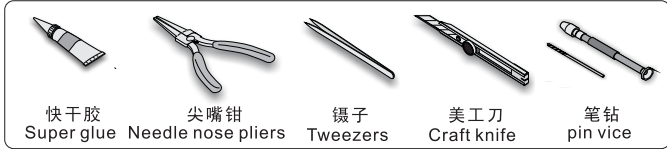

1/35 MILITARY MINIATURE VEHICLE UPGRADE SERIES PE35351

WWII Russian JS-1/JS-2/JS-2m basic

二战苏军JS-1/JS-2/JS-2m重型坦克基本件

[For DRAGON 6017/6018/6051/9108]

推荐使用工具 RECOMMENDED TOOLS

- 
 安装
install
- 
 折叠
bend
- A1**
 改造件零件编号
PE/resin part number
- B12**
 原零件编号
kit part number
- C22**
 被替换的原零件编号
replaced kit part number
- 
 另一侧相同制作
repeat on opposite side
- 
 切除
remove
- 
 打磨
grind off
- 
 弧度卷曲
radial bending
- 
 制作若干组
multiple assembly
- 
 选择安装
alternative
- 
 钻孔
drill
- 
 用胶棒制作
make from plastic rod

 用尖端在凹槽处冲压
use penpoint to press on the dent

蚀刻片零件内朝面向上
Put the part upside down
 用笔尖在凹槽处刺
Use penpoint to press on the dent

1/35 MILITARY MINIATURE VEHICLE UPGRADE SERIES PE35351

1/35 MILITARY MINIATURE VEHICLE UPGRADE SERIES PE35351