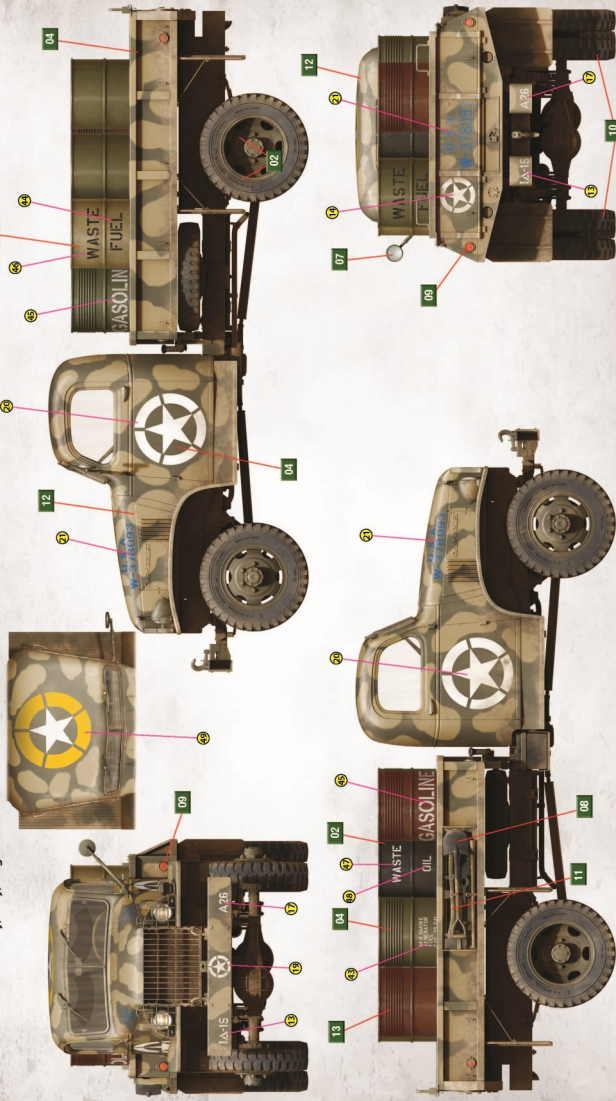

U.S. ARMY G7107 4x4 1,5T CARGO TRUCK

SCALE
1:35

PAINTING GUIDE 2 1st Sig Bn 1st Armd Corps (7th Army).
Sicily, Italy, August 1943.