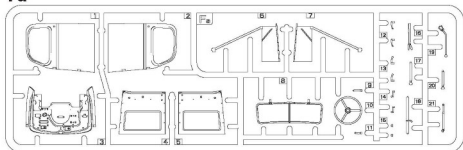

PARTS

Fa

Fe

Fb

Bh x2

Fd

Ff

Eb

Ea

Bb x8

Be x4

Gi (Clear parts)

Ef

Chain

F Miniature