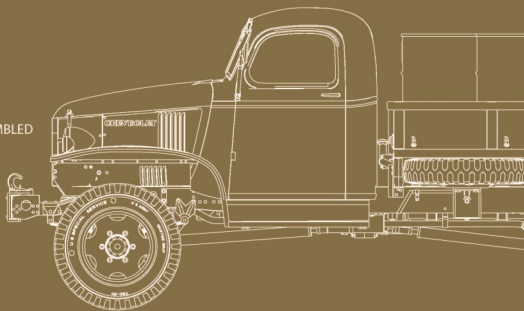

WWII MILITARY MINIATURES SERIES

U.S. ARMY G7107 4x4 1,5T CARGO TRUCK

35380

GENERAL INSTRUCTION

HIGHLY DETAILED PLASTIC MODEL KIT

PHOTO-ETCHED PARTS INCLUDED

CLEAR PLASTIC PARTS INCLUDED

DECAL SHEET FOR 4 OPTIONS

DOORS AND HOOD CAN BE ASSEMBLED
IN OPEN OR CLOSED POSITION

HIGHLY DETAILED ENGINE
COMPARTMENT, TRANSMISSION,
BRAKE, STEERING SYSTEMS

DRIVER FIGURE IS INCLUDED

8 BARRELS ARE INCLUDED

SCALE
1:35

**MiniArt**

U.S. ARMY G7107 4x4 1,5T CARGO TRUCK