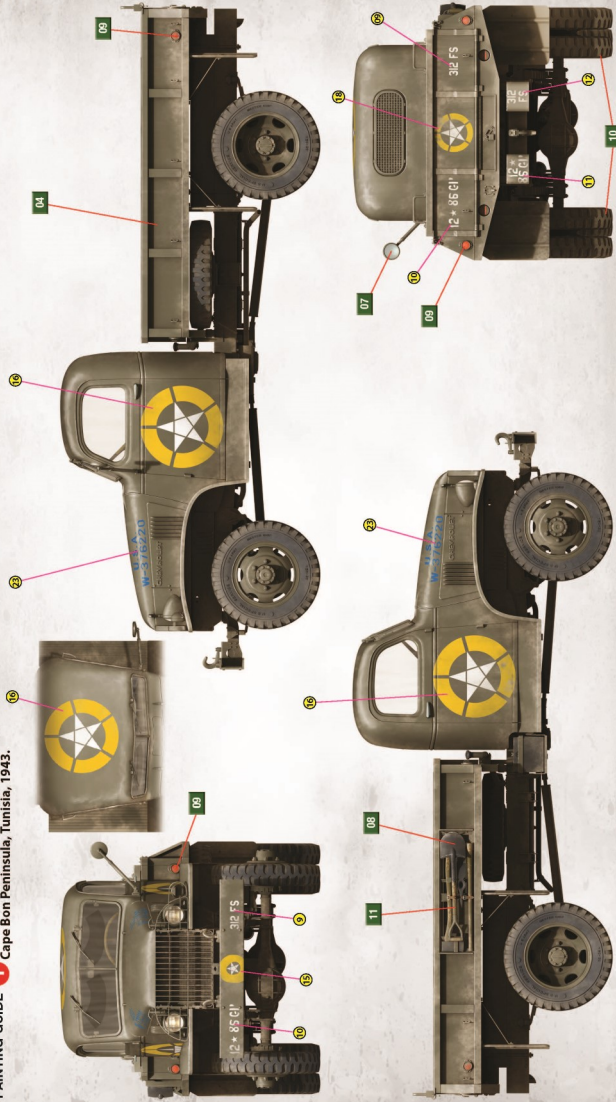

U.S. ARMY G7107 4x4 1,5T CARGO TRUCK

SCALE
1:35

PAINTING GUIDE 1 12th Air Force, 86th FBG, Kobra North,
Cape Bon Peninsula, Tunisia, 1943.