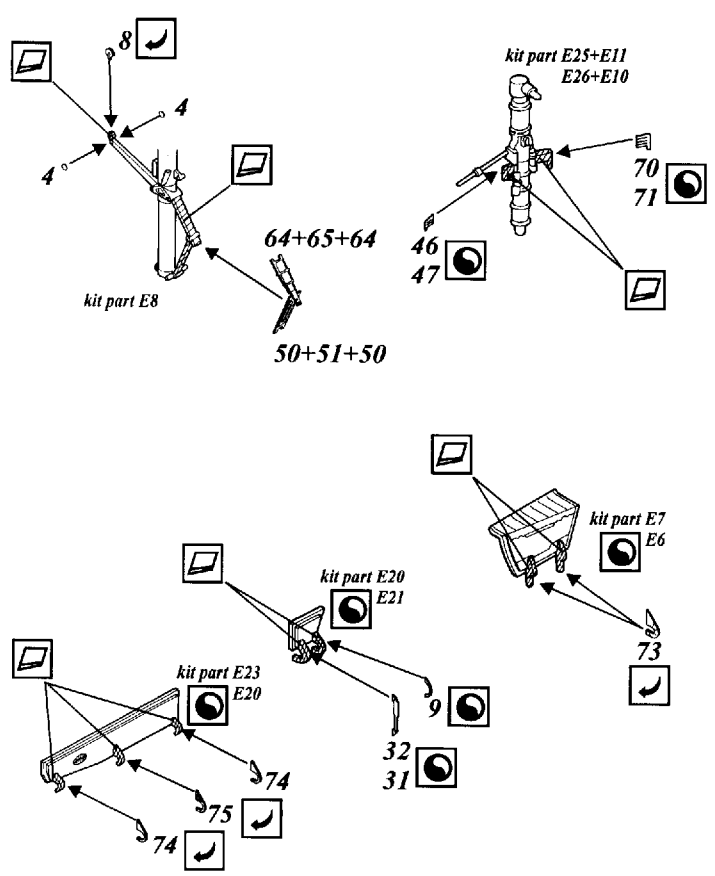

F-14A

1/48 scale detail set for Academy kit

-  OPPOSITE SIDE
-  REMOVE
-  BEND
-  REPLACE
-  GRIND
-  OPTION

A EJECTION SEAT

B COCKPIT

C INSTRUMENT PANELS

D CANOPY & CANOPY RACKS

E STEPS

F UNDERCARRIAGE

G ENGINE

H ROCKET LAUNCHER

I ARRESTING HOOK

J EXTERNAL PARTS