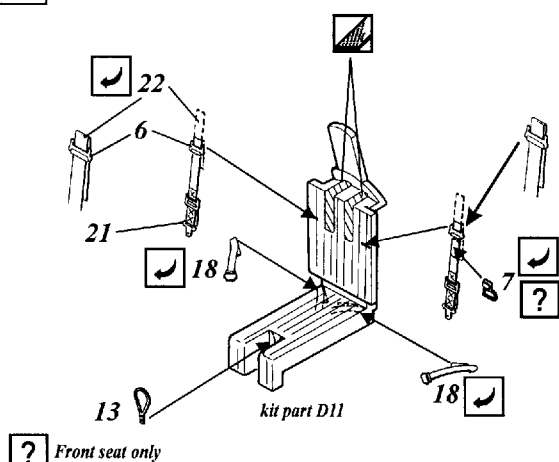

F-14A

1/48 scale detail set for Academy kit

-  OPPOSITE SIDE
-  REMOVE
-  BEND
-  REPLACE
-  GRIND
-  OPTION

A EJECTION SEAT

B COCKPIT

C INSTRUMENT PANELS

D CANOPY & CANOPY RACKS

E STEPS

F UNDERCARRIAGE

G ENGINE

H ROCKET LAUNCHER

I ARRESTING HOOK

J EXTERNAL PARTS