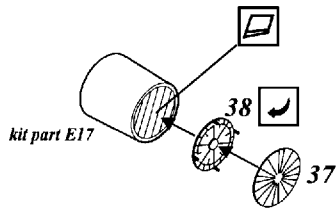

F-14A

1/48 scale detail set for Academy kit

-  OPPOSITE SIDE
-  REMOVE
-  BEND
-  REPLACE
-  GRIND
-  OPTION

A EJECTION SEAT

B COCKPIT

C INSTRUMENT PANELS

D CANOPY & CANOPY RACKS

E STEPS

F UNDERCARRIAGE

G ENGINE

H ROCKET LAUNCHER

I ARRESTING HOOK

J EXTERNAL PARTS