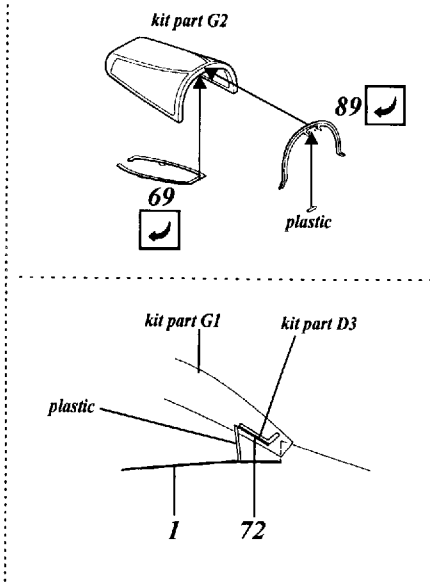

F-14A

1/48 scale detail set for Academy kit

-  OPPOSITE SIDE
-  REMOVE
-  BEND
-  REPLACE
-  GRIND
-  OPTION

A EJECTION SEAT

B COCKPIT

C INSTRUMENT PANELS

D CANOPY & CANOPY RACKS

E STEPS

F UNDERCARRIAGE

G ENGINE

H ROCKET LAUNCHER

I ARRESTING HOOK

J EXTERNAL PARTS