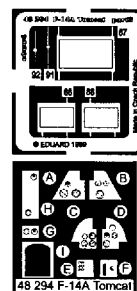

F-14A

1/48 scale detail set for Academy kit

-  OPPOSITE SIDE
-  REMOVE
-  BEND
-  REPLACE
-  GRIND
-  OPTION

A EJECTION SEAT

B COCKPIT

C INSTRUMENT PANELS

D CANOPY & CANOPY RACKS

E STEPS