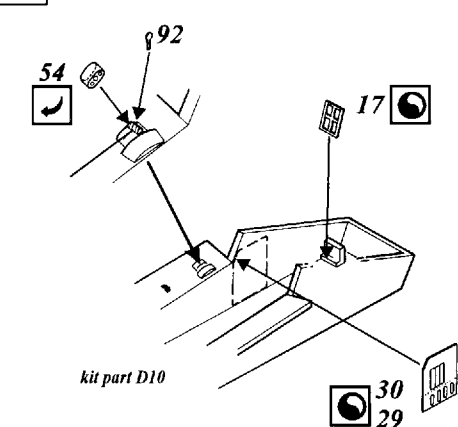

F-14A

1/48 scale detail set for Academy kit

-  OPPOSITE SIDE
-  REMOVE
-  BEND
-  REPLACE
-  GRIND
-  OPTION

A EJECTION SEAT

B COCKPIT

C INSTRUMENT PANELS

D CANOPY & CANOPY RACKS

E STEPS

F UNDERCARRIAGE

G ENGINE

H ROCKET LAUNCHER

I ARRESTING HOOK

J EXTERNAL PARTS