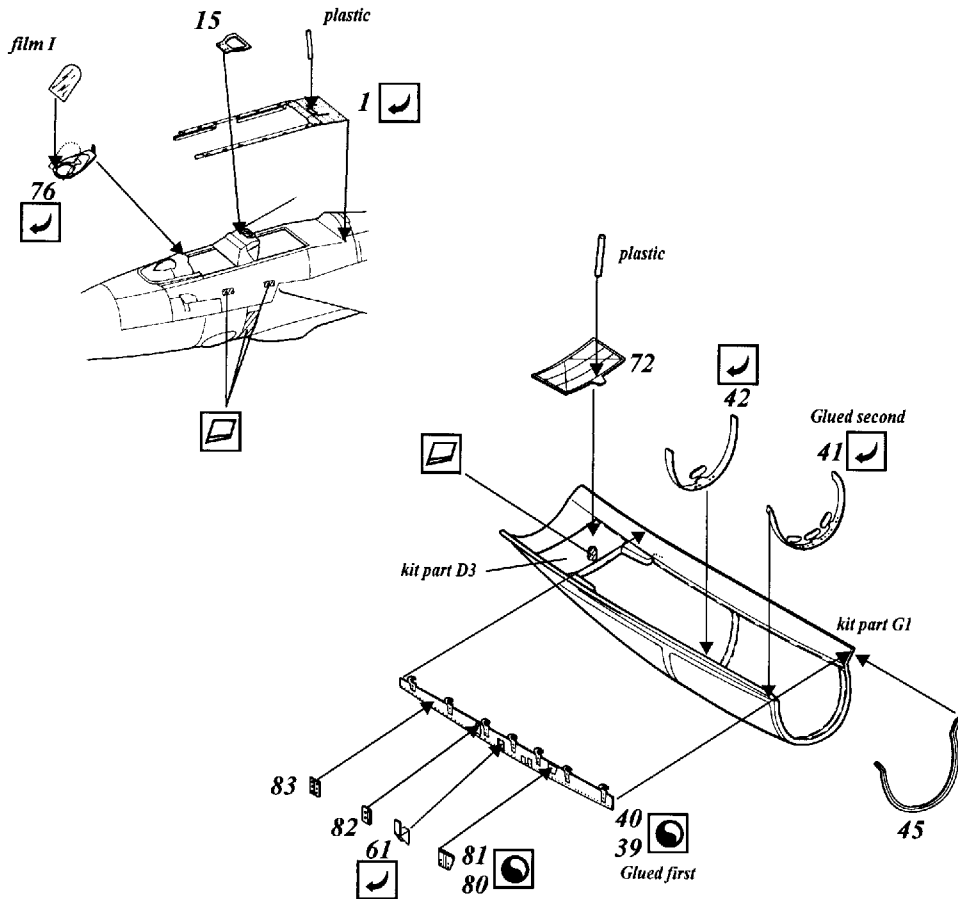

F-14A

1/48 scale detail set for Academy kit

-  OPPOSITE SIDE
-  REMOVE
-  BEND
-  REPLACE
-  GRIND
-  OPTION

A EJECTION SEAT

B COCKPIT

C INSTRUMENT PANELS

D CANOPY & CANOPY RACKS

E STEPS

F UNDERCARRIAGE

G ENGINE

H ROCKET LAUNCHER

I ARRESTING HOOK

J EXTERNAL PARTS