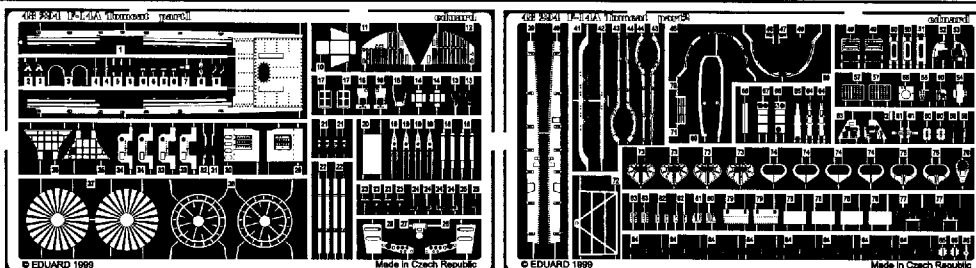

F-14A

1/48 scale detail set for Academy kit

-  OPPOSITE SIDE
-  REMOVE
-  BEND
-  REPLACE
-  GRIND
-  OPTION

A EJECTION SEAT

B COCKPIT

C INSTRUMENT PANELS

D CANOPY & CANOPY RACKS

E STEPS