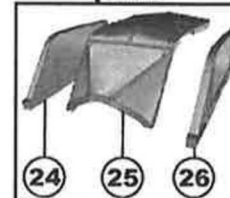

Clear parts