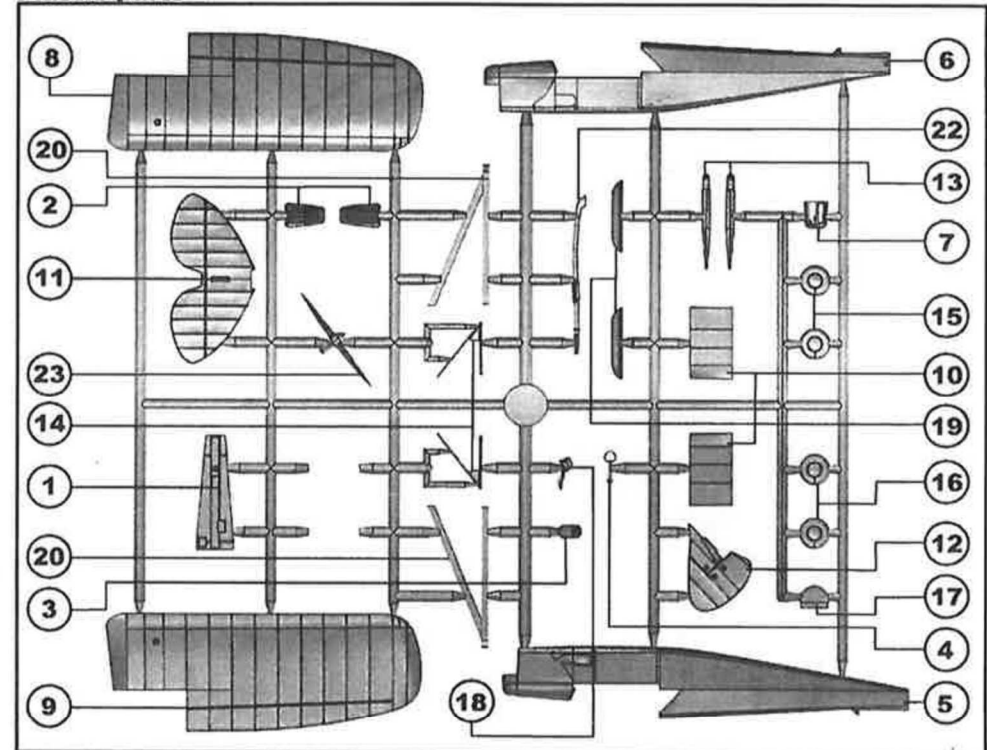

# DH. 80A Puss Moth

AVI PRINT spol.s r.o.  
Modrá 693, 760 01 Zlín, Czech Republic  
aviprint@aviprint.cz www.avimodels.com

**AVI MODELS**

Study drawings and practise assembly before cementing parts together. Paint small parts before assembly. To apply decals cut sheet as required, dip in warm water for a few seconds, slide off backing into position shown. Use in conjunction with box artwork. This model is executed on short run technology and is intended only for experienced modelers. Not appropriate for children under 36 months of age, due to the presence of small detachable parts.

## Plastic parts