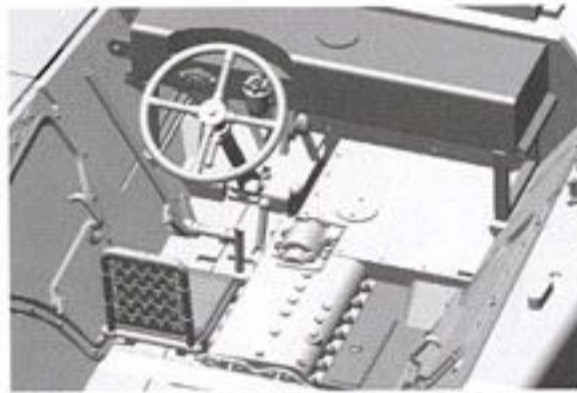

• Both front and rear steering controls superbly reproduced