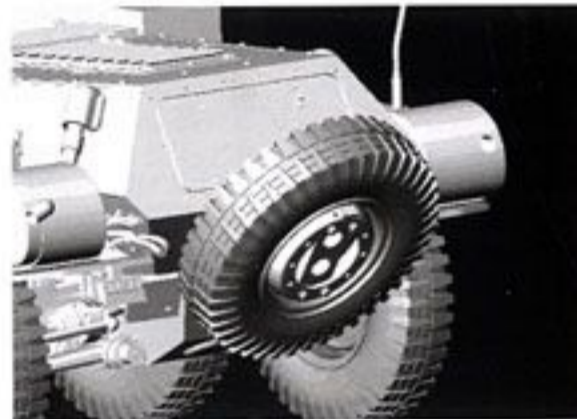

• Detailed spare tire mounting frame