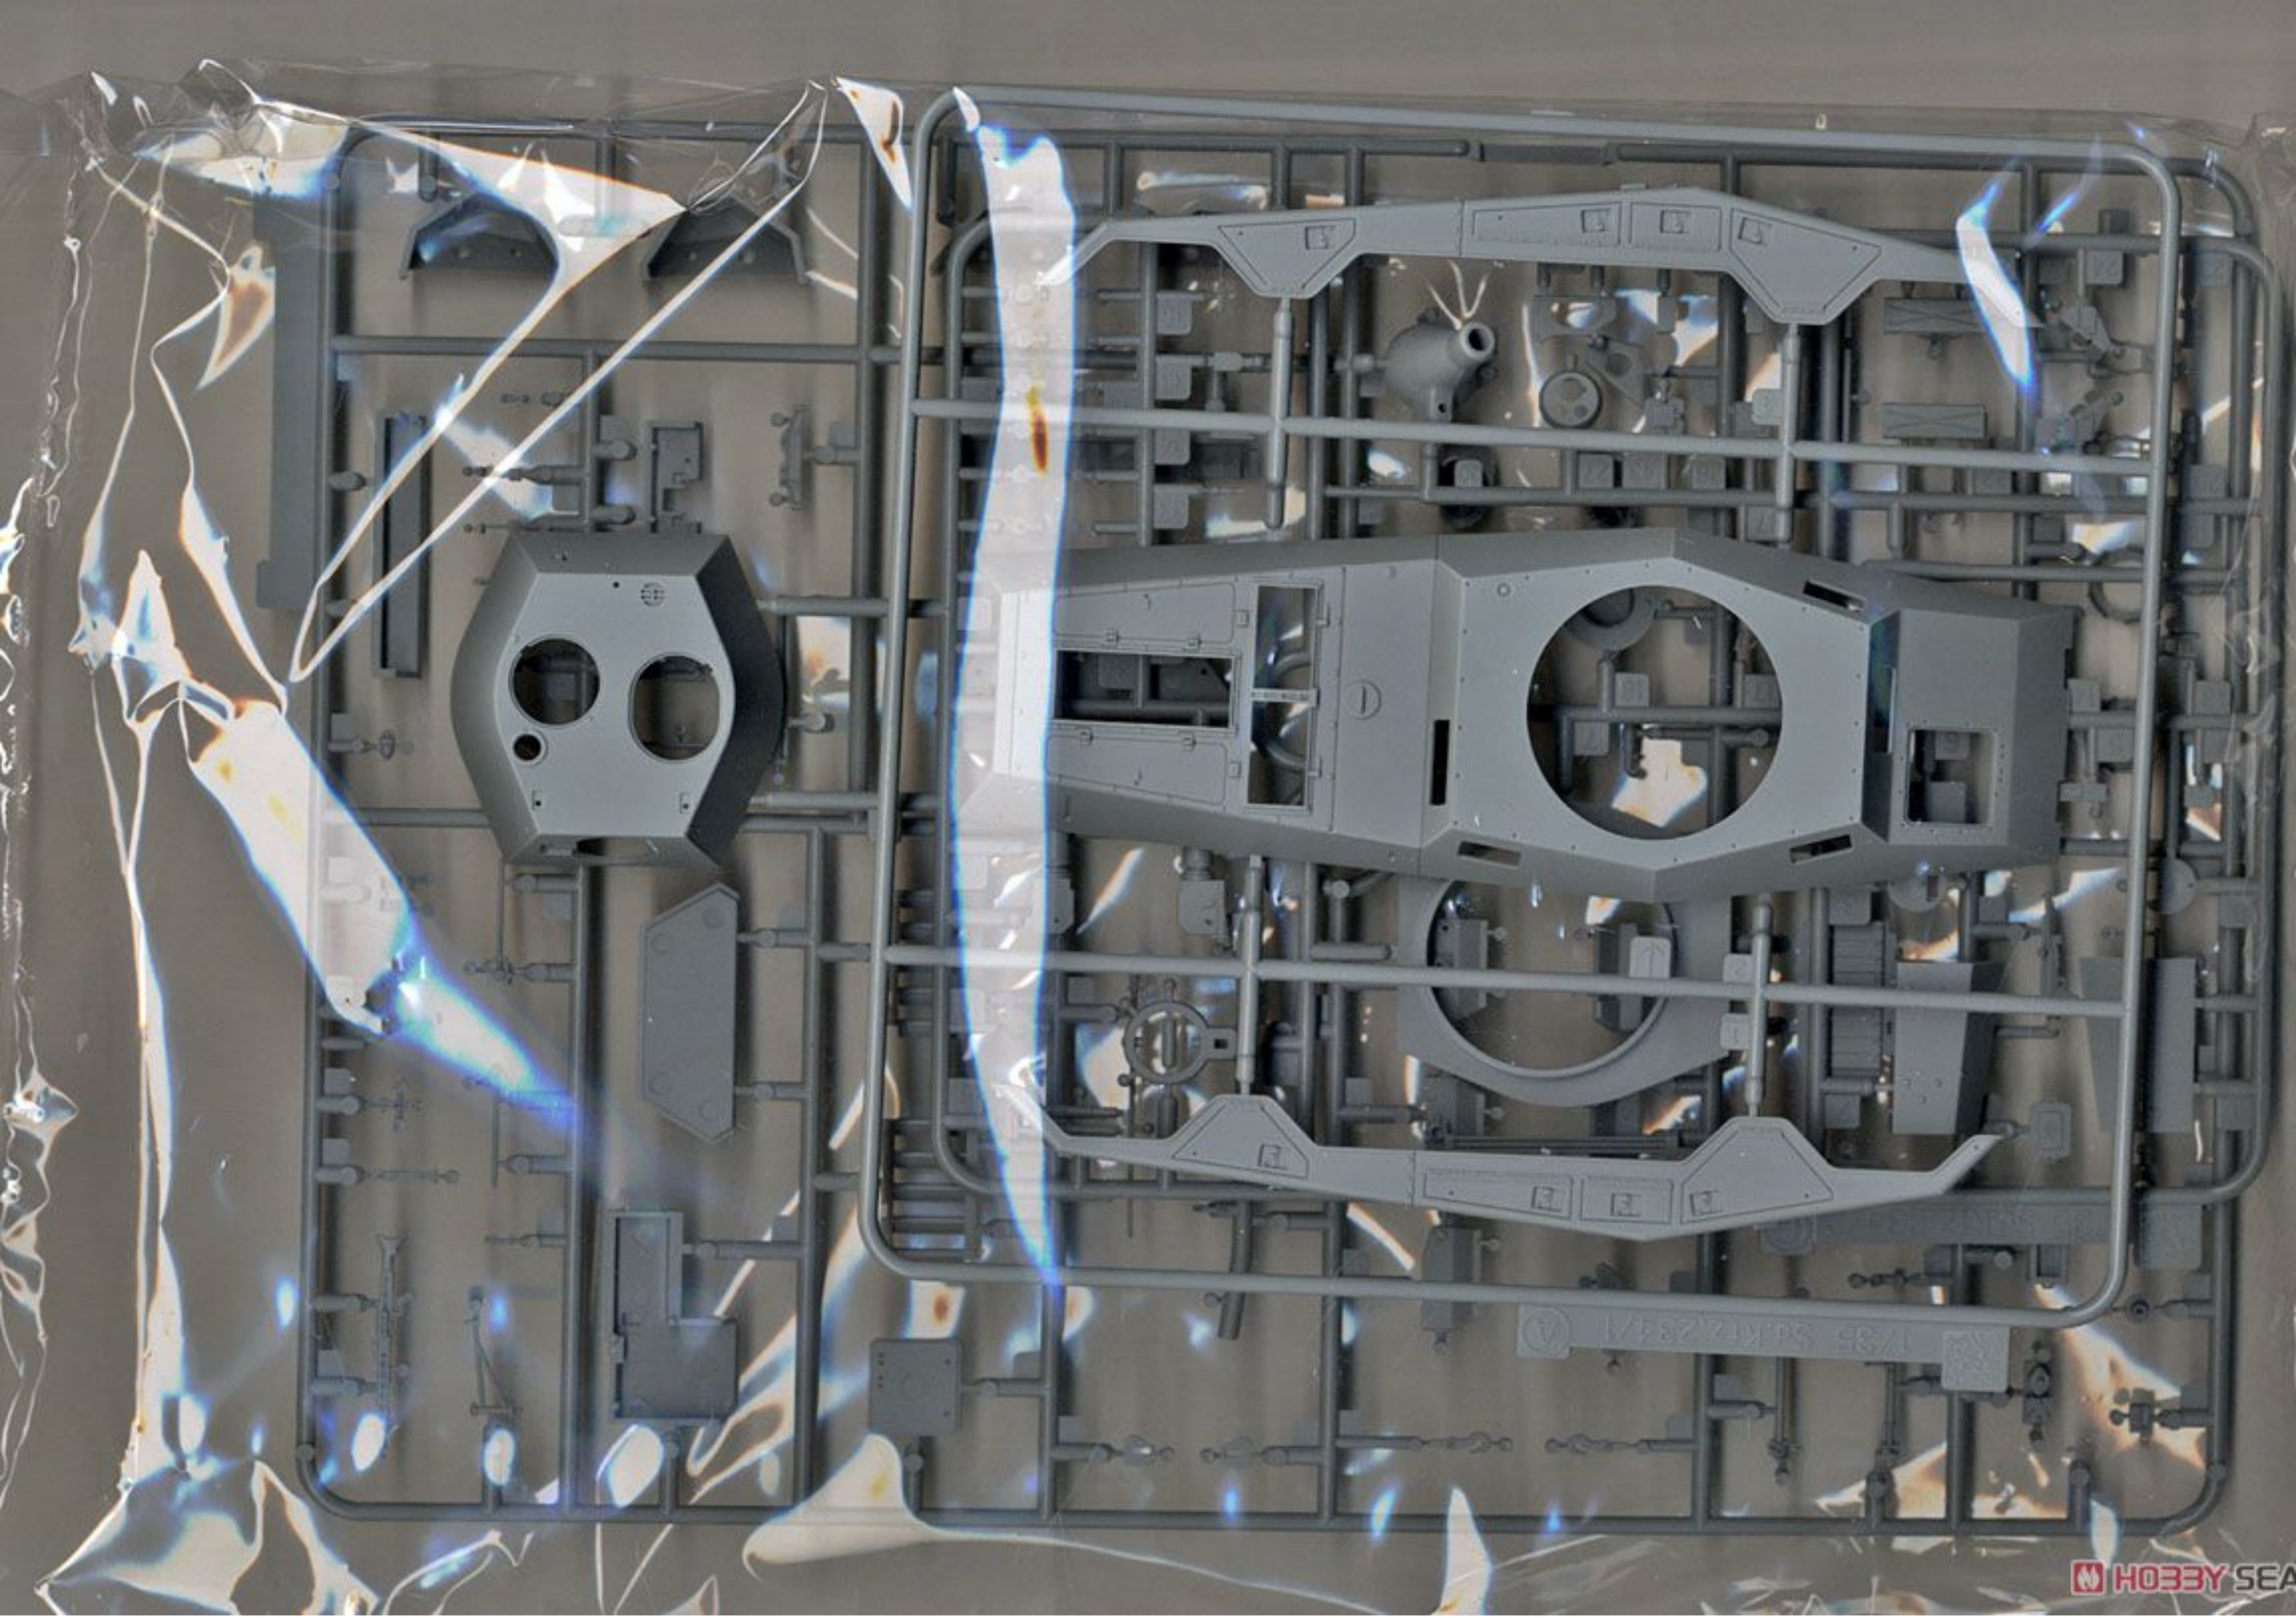

• Rear vision ports can be assembled open/closed

• Wheel hubs are finely detailed

• Accurate pattern wheels made from multiple parts for maximum detail

• Transparent parts for driver's vision port give great interior detail

• Detailed spare tire mounting frame

• On-vehicle tools in great detail

• Additional on-vehicle tools without clasps

• Extendable jack made from separate parts

• Three-directional slide-molded hull bottom provides superior detail