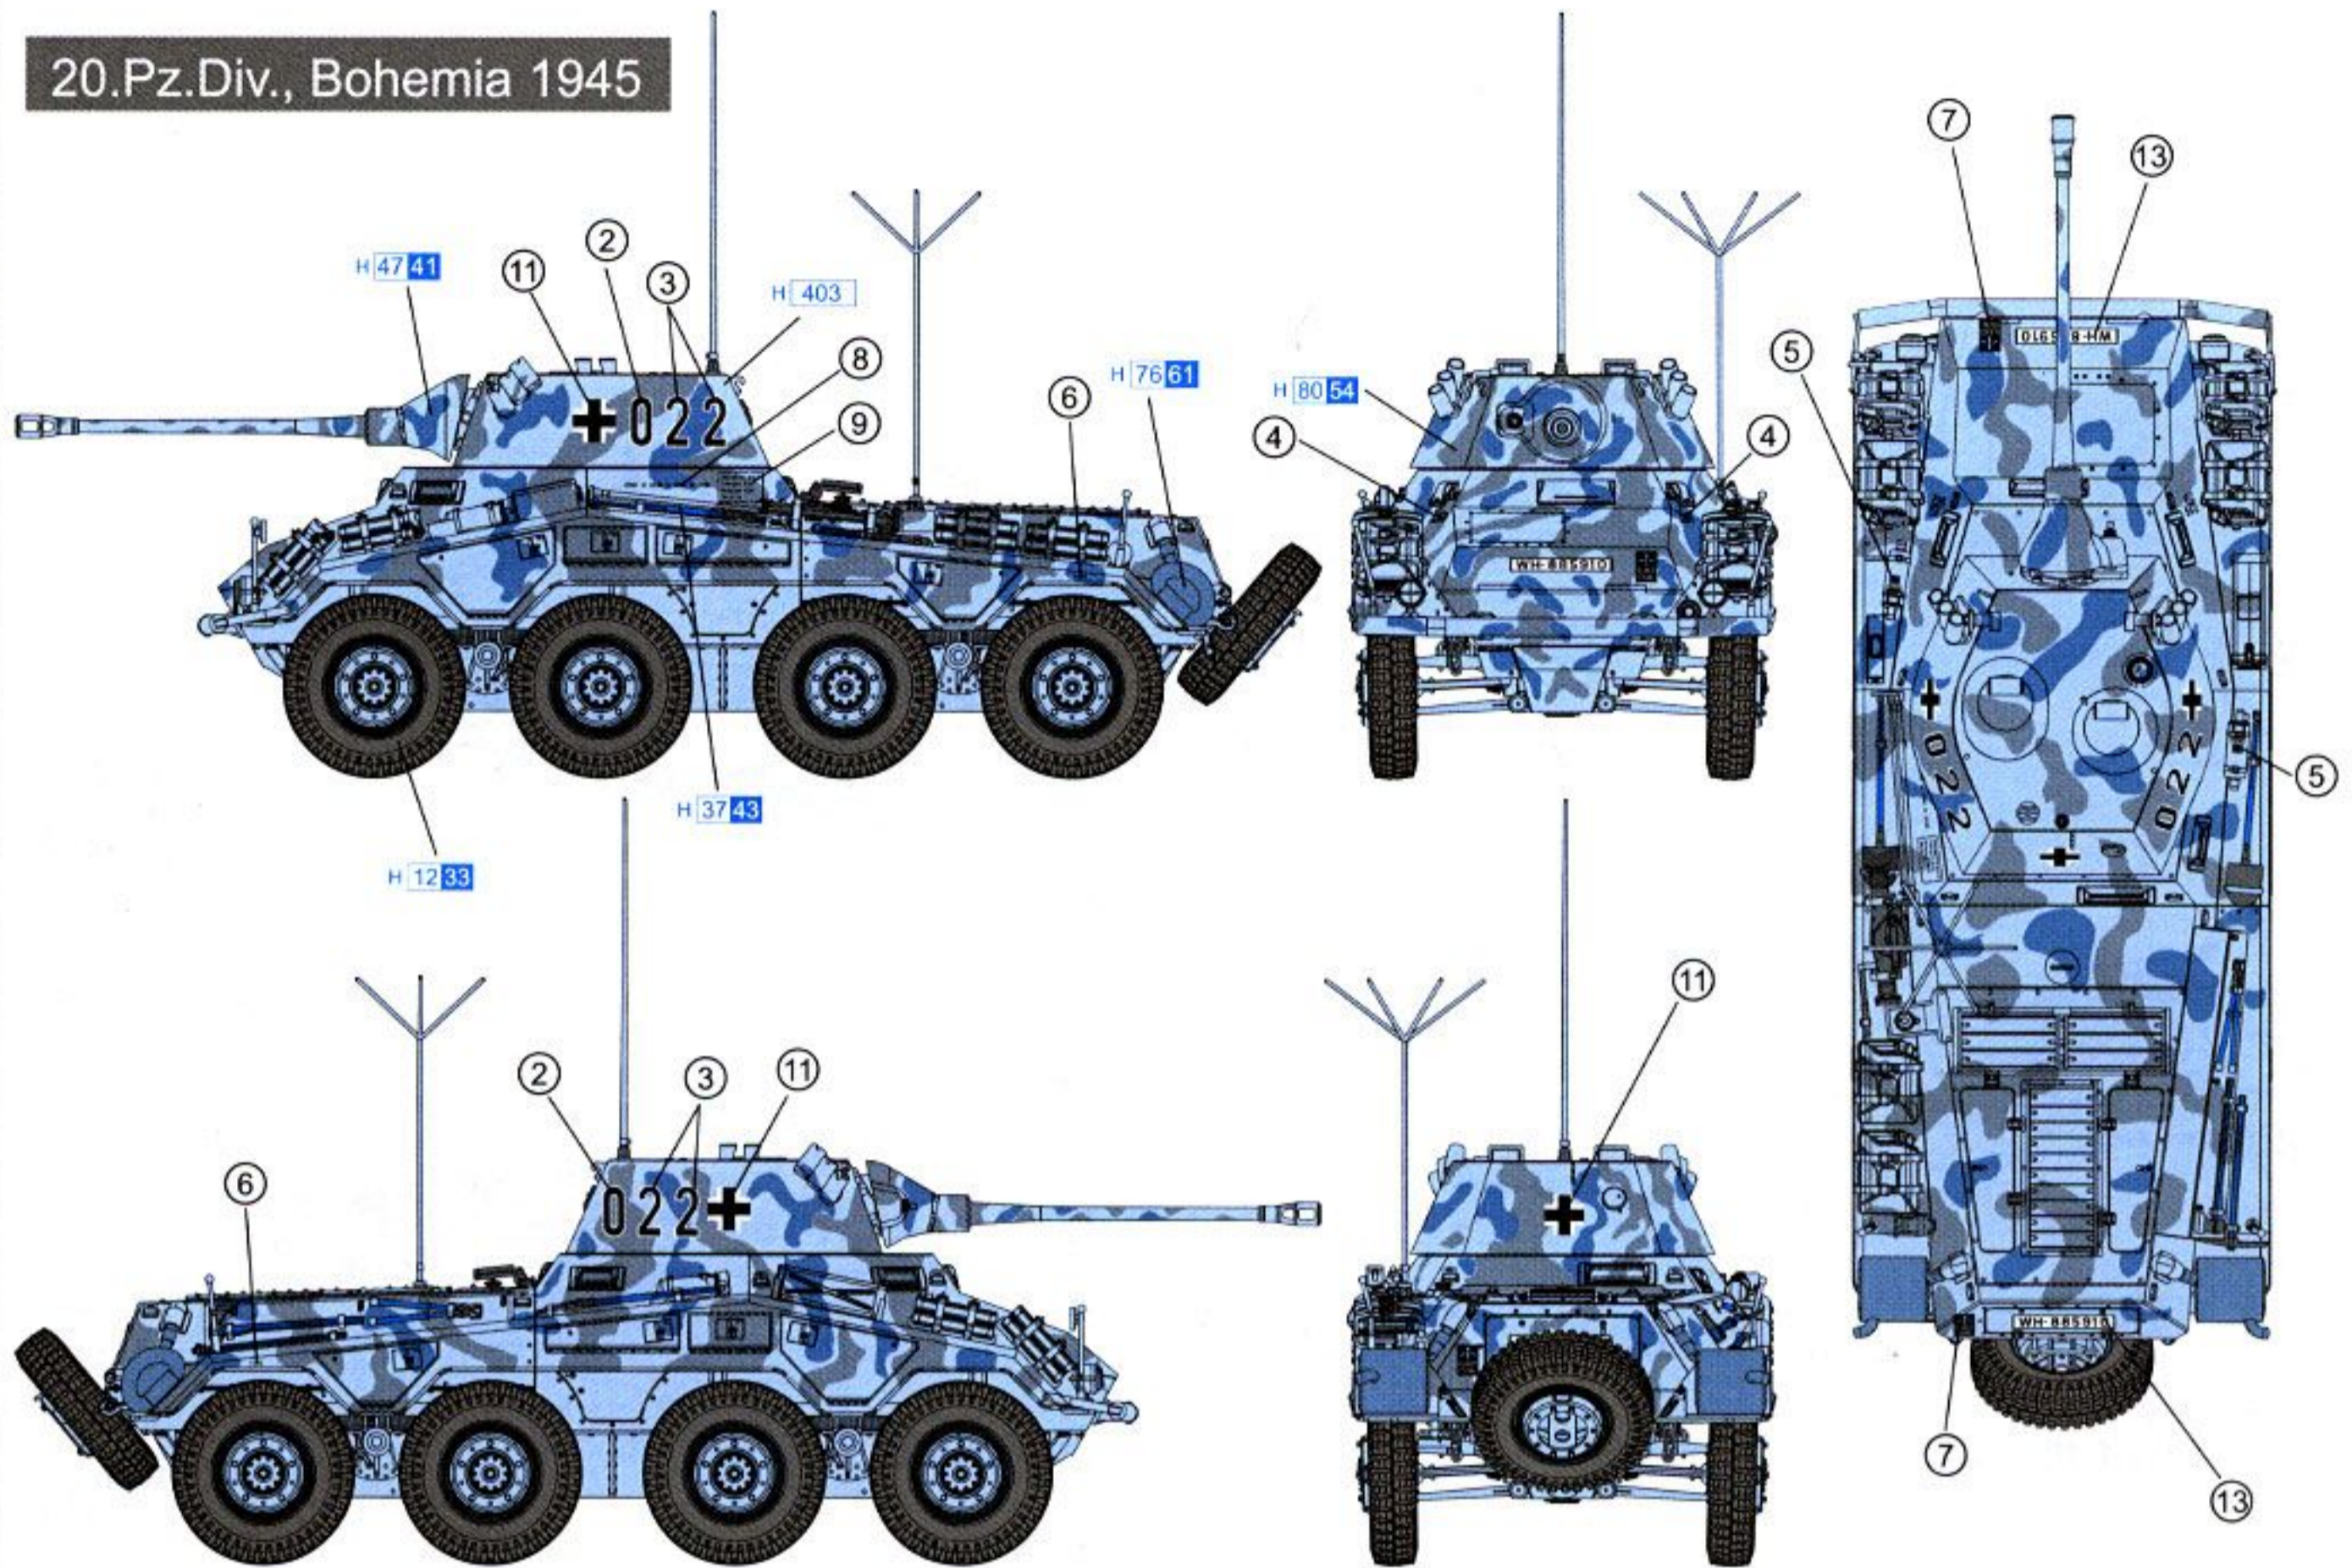

Paint & Markings

マーキング及び塗装図   Markierungen und Bemalung   標貼及着色指示
Décoration et Peinture   Marchio & Pittura

20.Pz.Div., Bohemia 1945