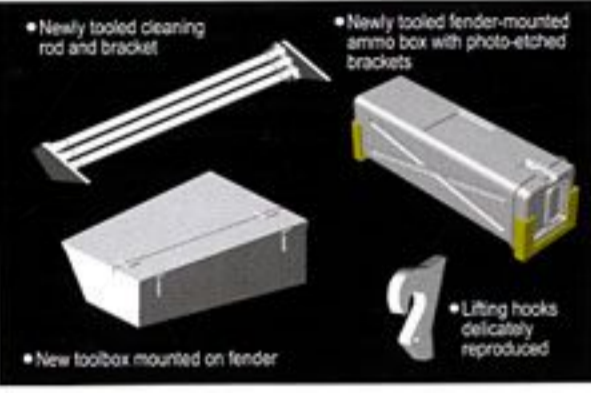

• Detailed transmission cover