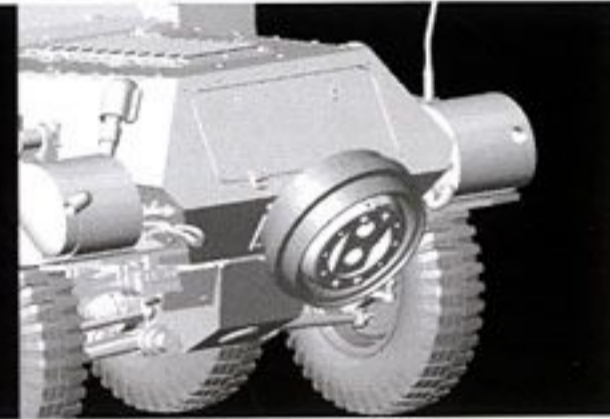

• On-vehicle tools in great detail