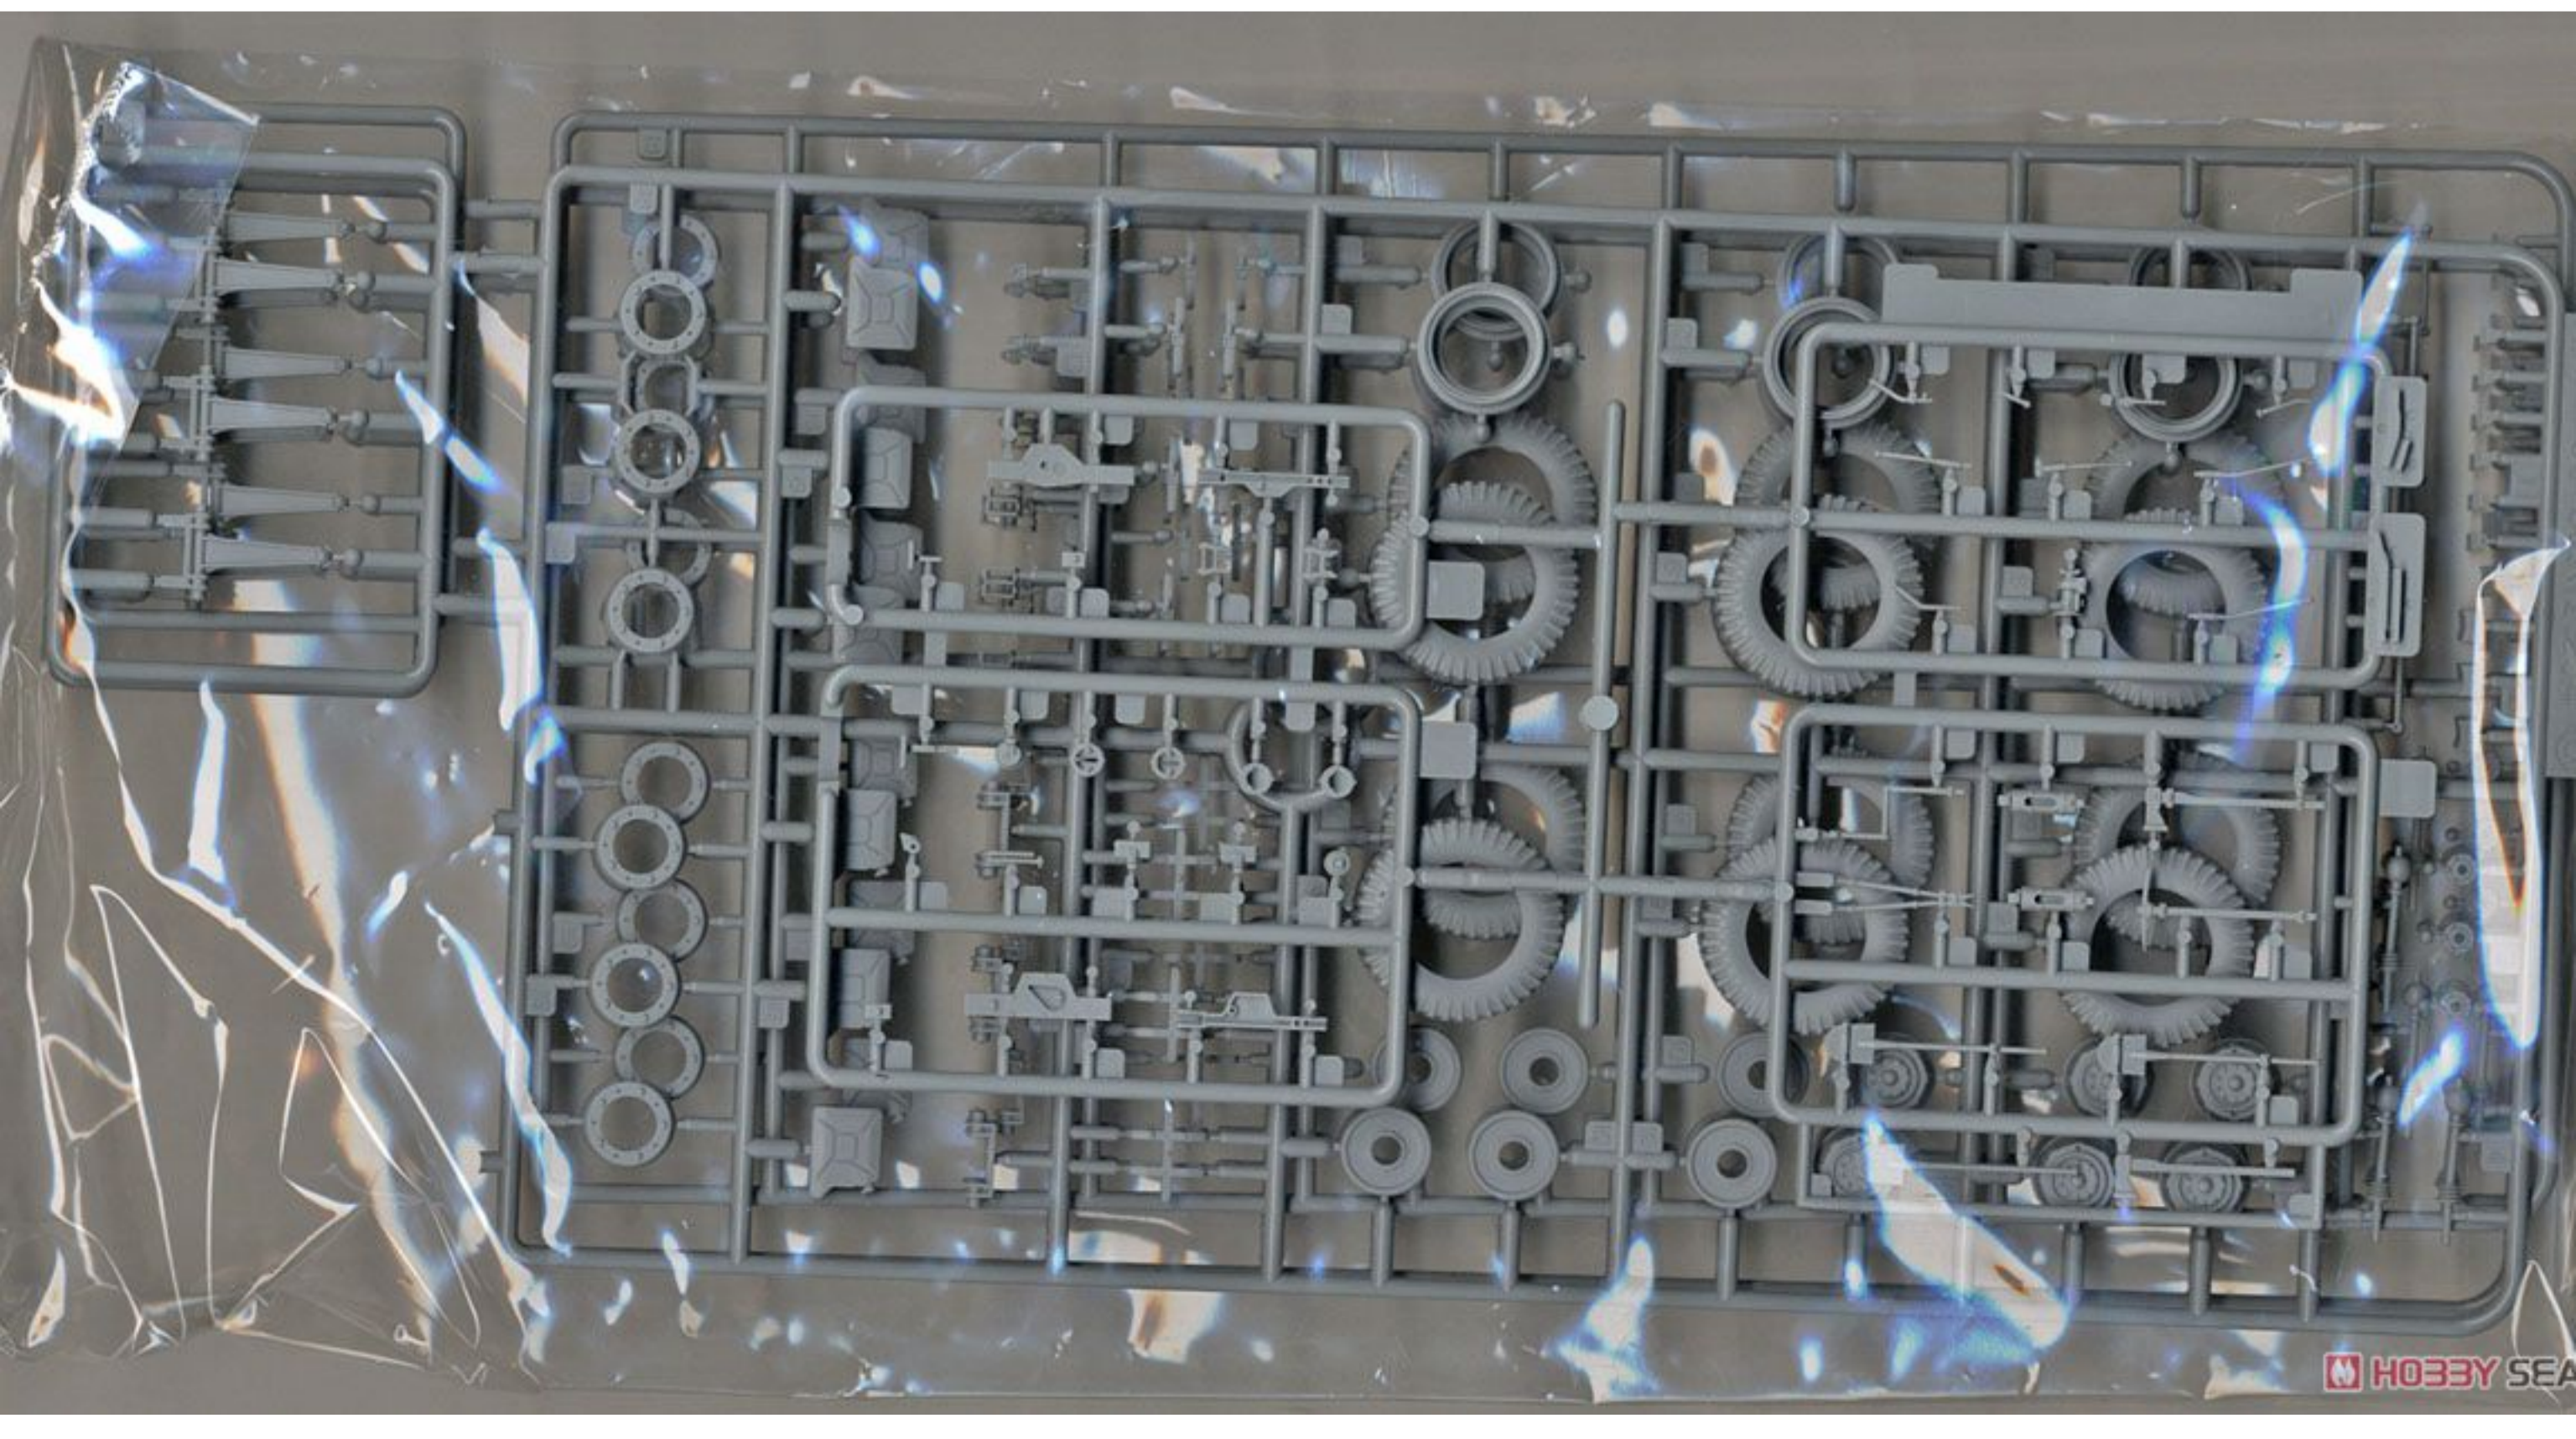

• Rear vision ports can be assembled open/closed

• Wheel hubs are finely detailed

• Accurate pattern wheels made from multiple parts for maximum detail

• Transparent parts for driver's vision port give great interior detail

• Detailed spare tire mounting frame

• On-vehicle tools in great detail

• Additional on-vehicle tools without clasps

• Extendable jack made from separate parts

• Three-directional slide-molded hull bottom provides superior detail