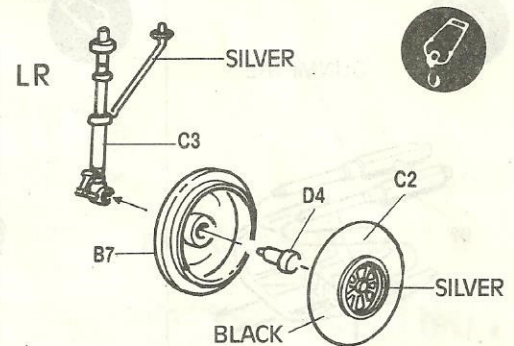

5 COCKPIT AND TURRET ASSEMBLY

6 CONOPY INSTALLATION

7 ELEVATOR AND RUDDER ASSEMBLY

8 ENGINE ASSEMBLY

9 WING SUB-ASSEMBLYS

10 WING ATTACHMENT

11 LANDING GEAR

MAKE 2 SETS.

OPENING THE BOMB BOY (OPTIONAL)

CUT DOORS APART TO OPEN BOMB BAY.

12 LANDING GEAR INSTALLATION

PAINT WHEEL WELLS CHROMATE GREEN.

13 ANTENNA ATTACHMENT

MAKE 2 SETS.

11619

Painting and Decal Instructions