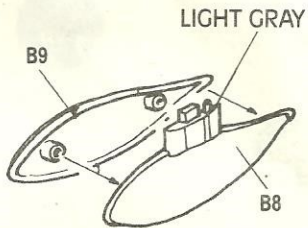

5 COCKPIT AND TURRET ASSEMBLY

6 CONOPY INSTALLATION

7 ELEVATOR AND RUDDER ASSEMBLY

8 ENGINE ASSEMBLY

9 WING SUB-ASSEMBLYS

10 WING ATTACHMENT

11 LANDING GEAR

MAKE 2 SETS.

OPENING THE BOMB BOY (OPTIONAL)

CUT DOORS APART TO OPEN BOMB BAY.

12 LANDING GEAR INSTALLATION

PAINT WHEEL WELLS CHROMATE GREEN.

13 ANTENNA ATTACHMENT

MAKE 2 SETS.

11619

Painting and Decal Instructions

Outside Left Tail.

Inside Left Tail.

Outside Right Tail.

Inside Right Tail.

-  Black
-  Gunmetal
-  Dark Green (F. S. 34097)
-  Dark Brown (Dark Earth F. S. 30118)
-  Light Gray (Sky F.S. 35622)

ENGLISH	FRENCH	GERMAN	SPANISH	ITALIAN
BLACK	NOIR	SCHWARZ	NEGRO	NERO
YELLOW	JAUNE	GELB	AMARILLO	GIALLO
SILVER	ARGENT	SILBERN	PLATA	ARGENTO
GUNMETAL	METALLIC	METALLIC	METALLICO	METALLICO
GRAY	GRIS	GRAU	GRIS	GRIGIO
GREEN	VERT	GRUN	VERDE	VERDE