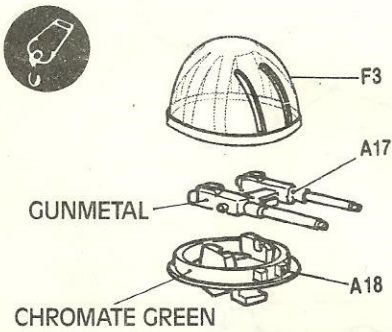

Ventura II

1/72 Scale

**MINICRAFT
MODEL KITS**

1 TURRET SUB-ASSEMBLY

2 COCKPIT SUB-ASSEMBLY

3 FUSELAGE ASSEMBLY

FUSELAGE INSIDE; CHROMATE GREEN

4 BELLY GUN SUB-ASSEMBLY

5 COCKPIT AND TURRET ASSEMBLY

6 CONOPY INSTALLATION

7 ELEVATOR AND RUDDER ASSEMBLY

8 ENGINE ASSEMBLY

9 WING SUB-ASSEMBLYS

10 WING ATTACHMENT

11 LANDING GEAR

MAKE 2 SETS.

OPENING THE BOMB BOY (OPTIONAL)

CUT DOORS APART TO OPEN BOMB BAY.

12 LANDING GEAR INSTALLATION

PAINT WHEEL WELLS CHROMATE GREEN.

13 ANTENNA ATTACHMENT

MAKE 2 SETS.

11619

Painting and Decal Instructions