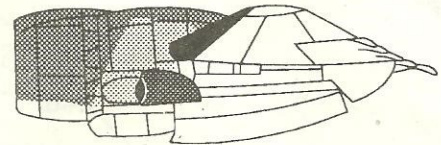

5 COCKPIT AND TURRET ASSEMBLY

6 CONOPY INSTALLATION

7 ELEVATOR AND RUDDER ASSEMBLY

8 ENGINE ASSEMBLY

9 WING SUB-ASSEMBLYS

10 WING ATTACHMENT

11 LANDING GEAR

MAKE 2 SETS.

OPENING THE BOMB BOY (OPTIONAL)

CUT DOORS APART TO OPEN BOMB BAY.

12 LANDING GEAR INSTALLATION

PAINT WHEEL WELLS CHROMATE GREEN.

13 ANTENNA ATTACHMENT

MAKE 2 SETS.

11619

Painting and Decal Instructions

Outside Left Tail.

Inside Left Tail.

Outside Right Tail.

Inside Right Tail.

-  Black
-  Gunmetal
-  Dark Green (F. S. 34097)
-  Dark Brown (Dark Earth F. S. 30118)
-  Light Gray (Sky F.S. 35622)

ENGLISH	FRENCH	GERMAN	SPANISH	ITALIAN
BLACK	NOIR	SCHWARZ	NEGRO	NERO
YELLOW	JAUNE	GELB	AMARILLO	GIALLO
SILVER	ARGENT	SILBERN	PLATA	ARGENTO
GUNMETAL	METALLIC	METALLIC	METALLICO	METALLICO
GRAY	GRIS	GRAU	GRIS	GRIGIO
GREEN	VERT	GRUN	VERDE	VERDE