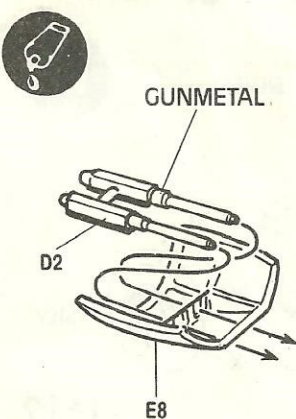

Ventura II

1/72 Scale

**MINICRAFT
MODEL KITS**

1 TURRET SUB-ASSEMBLY

2 COCKPIT SUB-ASSEMBLY

3 FUSELAGE ASSEMBLY

FUSELAGE INSIDE; CHROMATE GREEN

4 BELLY GUN SUB-ASSEMBLY

5 COCKPIT AND TURRET ASSEMBLY

6 CONOPY INSTALLATION

7 ELEVATOR AND RUDDER ASSEMBLY

8 ENGINE ASSEMBLY

9 WING SUB-ASSEMBLYS

10 WING ATTACHMENT

11 LANDING GEAR

MAKE 2 SETS.

OPENING THE BOMB BOY (OPTIONAL)

CUT DOORS APART TO OPEN BOMB BAY.

12 LANDING GEAR INSTALLATION

PAINT WHEEL WELLS CHROMATE GREEN.

13 ANTENNA ATTACHMENT

MAKE 2 SETS.

11619

Painting and Decal Instructions