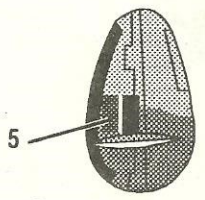

5 COCKPIT AND TURRET ASSEMBLY

6 CONOPY INSTALLATION

7 ELEVATOR AND RUDDER ASSEMBLY

8 ENGINE ASSEMBLY

9 WING SUB-ASSEMBLYS

10 WING ATTACHMENT

11 LANDING GEAR

MAKE 2 SETS.

OPENING THE BOMB BOY (OPTIONAL)

CUT DOORS APART TO OPEN BOMB BAY.

12 LANDING GEAR INSTALLATION

PAINT WHEEL WELLS CHROMATE GREEN.

13 ANTENNA ATTACHMENT

MAKE 2 SETS.

11619

Painting and Decal Instructions

Outside Left Tail.

Inside Left Tail.

Outside Right Tail.

Inside Right Tail.

-  Black
-  Gunmetal
-  Dark Green (F. S. 34097)
-  Dark Brown (Dark Earth F. S. 30118)
-  Light Gray (Sky F.S. 35622)

ENGLISH	FRENCH	GERMAN	SPANISH	ITALIAN
BLACK	NOIR	SCHWARZ	NEGRO	NERO
YELLOW	JAUNE	GELB	AMARILLO	GIALLO
SILVER	ARGENT	SILBERN	PLATA	ARGENTO
GUNMETAL	METALLIC	METALLIC	METALLICO	METALLICO
GRAY	GRIS	GRAU	GRIS	GRIGIO
GREEN	VERT	GRUN	VERDE	VERDE