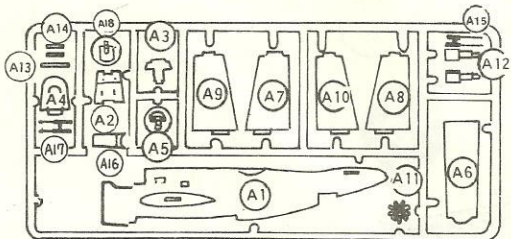

5 COCKPIT AND TURRET ASSEMBLY

6 CONOPY INSTALLATION

7 ELEVATOR AND RUDDER ASSEMBLY

8 ENGINE ASSEMBLY

9 WING SUB-ASSEMBLYS

10 WING ATTACHMENT

11 LANDING GEAR

MAKE 2 SETS.

OPENING THE BOMB BOY (OPTIONAL)

CUT DOORS APART TO OPEN BOMB BAY.

12 LANDING GEAR INSTALLATION

PAINT WHEEL WELLS CHROMATE GREEN.

13 ANTENNA ATTACHMENT

MAKE 2 SETS.

11619

Painting and Decal Instructions