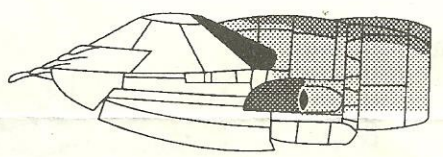

5 COCKPIT AND TURRET ASSEMBLY

6 CONOPY INSTALLATION

7 ELEVATOR AND RUDDER ASSEMBLY

8 ENGINE ASSEMBLY

9 WING SUB-ASSEMBLYS

10 WING ATTACHMENT

11 LANDING GEAR

MAKE 2 SETS.

Outside Left Tail.

Inside Left Tail.

Outside Right Tail.

Inside Right Tail.

-  Black
-  Gunmetal
-  Dark Green (F. S. 34097)
-  Dark Brown (Dark Earth F. S. 30118)
-  Light Gray (Sky F.S. 35622)

ENGLISH	FRENCH	GERMAN	SPANISH	ITALIAN
BLACK	NOIR	SCHWARZ	NEGRO	NERO
YELLOW	JAUNE	GELB	AMARILLO	GIALLO
SILVER	ARGENT	SILBERN	PLATA	ARGENTO
GUNMETAL	METALLIC	METALLIC	METALLICO	METALLICO
GRAY	GRIS	GRAU	GRIS	GRIGIO
GREEN	VERT	GRUN	VERDE	VERDE