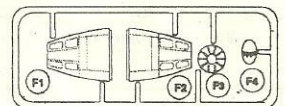

5 COCKPIT AND TURRET ASSEMBLY

6 CONOPY INSTALLATION

7 ELEVATOR AND RUDDER ASSEMBLY

8 ENGINE ASSEMBLY

9 WING SUB-ASSEMBLYS

10 WING ATTACHMENT

11 LANDING GEAR

MAKE 2 SETS.

OPENING THE BOMB BOY (OPTIONAL)

CUT DOORS APART TO OPEN BOMB BAY.

12 LANDING GEAR INSTALLATION

PAINT WHEEL WELLS CHROMATE GREEN.

13 ANTENNA ATTACHMENT

MAKE 2 SETS.

11619

Painting and Decal Instructions

Outside Left Tail.

Inside Left Tail.

Outside Right Tail.

Inside Right Tail.

-  Black
-  Gunmetal
-  Dark Green (F. S. 34097)
-  Dark Brown (Dark Earth F. S. 30118)
-  Light Gray (Sky F.S. 35622)

ENGLISH	FRENCH	GERMAN	SPANISH	ITALIAN
BLACK	NOIR	SCHWARZ	NEGRO	NERO
YELLOW	JAUNE	GELB	AMARILLO	GIALLO
SILVER	ARGENT	SILBERN	PLATA	ARGENTO
GUNMETAL	METALLIC	METALLIC	METALLICO	METALLICO
GRAY	GRIS	GRAU	GRIS	GRIGIO
GREEN	VERT	GRUN	VERDE	VERDE