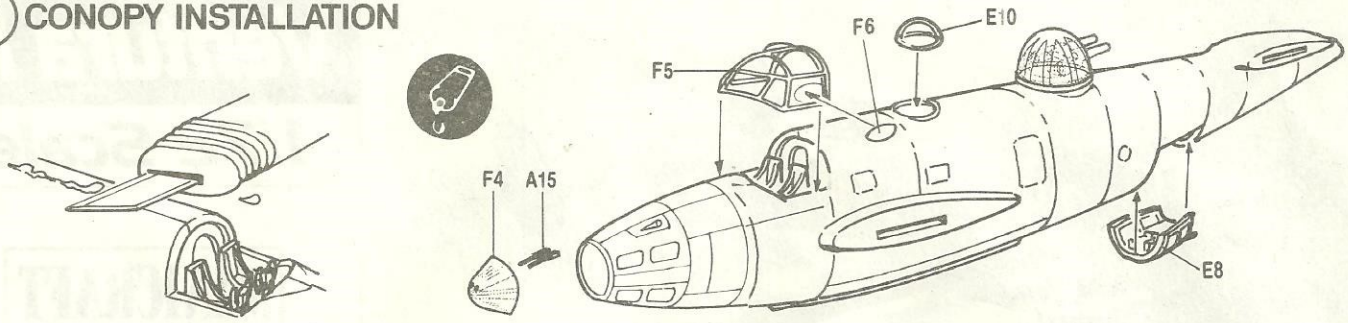

Ventura II

1/72 Scale

**MINICRAFT
MODEL KITS**

1 TURRET SUB-ASSEMBLY

2 COCKPIT SUB-ASSEMBLY

3 FUSELAGE ASSEMBLY

FUSELAGE INSIDE; CHROMATE GREEN

4 BELLY GUN SUB-ASSEMBLY

5 COCKPIT AND TURRET ASSEMBLY

6 CONOPY INSTALLATION

7 ELEVATOR AND RUDDER ASSEMBLY

8 ENGINE ASSEMBLY

9 WING SUB-ASSEMBLYS

10 WING ATTACHMENT

11 LANDING GEAR

MAKE 2 SETS.

OPENING THE BOMB BOY (OPTIONAL)

CUT DOORS APART TO OPEN BOMB BAY.

12 LANDING GEAR INSTALLATION

PAINT WHEEL WELLS CHROMATE GREEN.

13 ANTENNA ATTACHMENT

MAKE 2 SETS.

11619

Painting and Decal Instructions