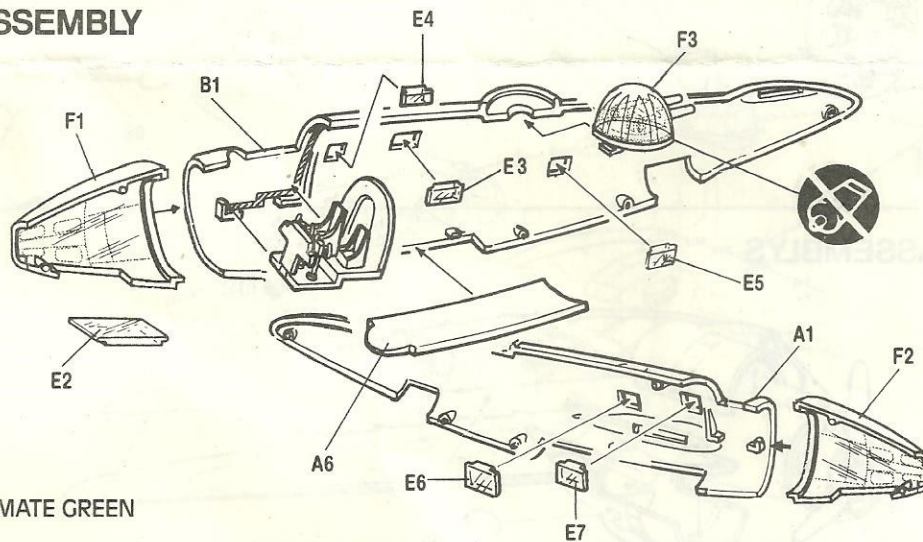

Ventura II

1/72 Scale

**MINICRAFT
MODEL KITS**

1 TURRET SUB-ASSEMBLY

2 COCKPIT SUB-ASSEMBLY

3 FUSELAGE ASSEMBLY

FUSELAGE INSIDE; CHROMATE GREEN

4 BELLY GUN SUB-ASSEMBLY

5 COCKPIT AND TURRET ASSEMBLY

6 CONOPY INSTALLATION

7 ELEVATOR AND RUDDER ASSEMBLY

8 ENGINE ASSEMBLY

9 WING SUB-ASSEMBLYS

10 WING ATTACHMENT

11 LANDING GEAR

MAKE 2 SETS.

OPENING THE BOMB BOY (OPTIONAL)

CUT DOORS APART TO OPEN BOMB BAY.

12 LANDING GEAR INSTALLATION

PAINT WHEEL WELLS CHROMATE GREEN.

13 ANTENNA ATTACHMENT

MAKE 2 SETS.

11619

Painting and Decal Instructions