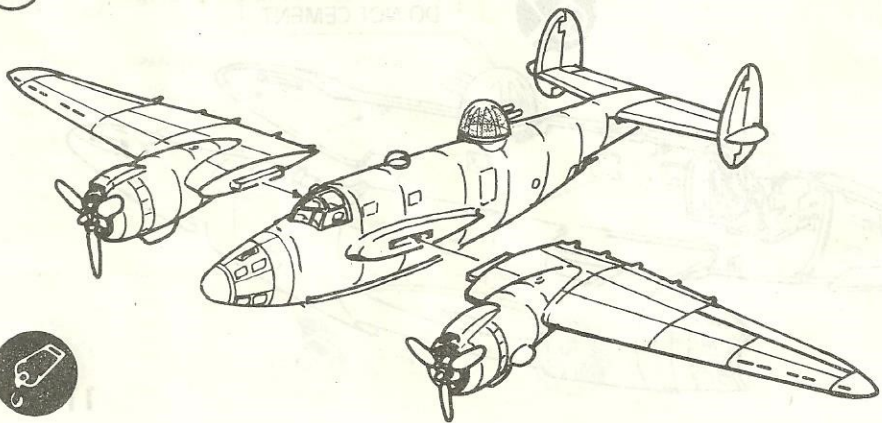

Ventura II

1/72 Scale

**MINICRAFT
MODEL KITS**

1 TURRET SUB-ASSEMBLY

2 COCKPIT SUB-ASSEMBLY

3 FUSELAGE ASSEMBLY

FUSELAGE INSIDE; CHROMATE GREEN

4 BELLY GUN SUB-ASSEMBLY

5 COCKPIT AND TURRET ASSEMBLY

6 CONOPY INSTALLATION

7 ELEVATOR AND RUDDER ASSEMBLY

8 ENGINE ASSEMBLY

9 WING SUB-ASSEMBLYS

10 WING ATTACHMENT

11 LANDING GEAR

MAKE 2 SETS.

OPENING THE BOMB BOY (OPTIONAL)

CUT DOORS APART TO OPEN BOMB BAY.

12 LANDING GEAR INSTALLATION

PAINT WHEEL WELLS CHROMATE GREEN.

13 ANTENNA ATTACHMENT

MAKE 2 SETS.

11619

Painting and Decal Instructions