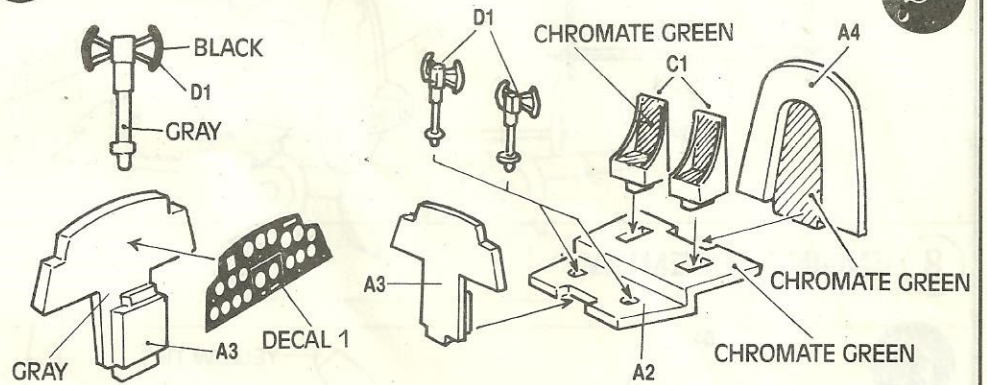

Ventura II

1/72 Scale

**MINICRAFT
MODEL KITS**

1 TURRET SUB-ASSEMBLY

2 COCKPIT SUB-ASSEMBLY

3 FUSELAGE ASSEMBLY

FUSELAGE INSIDE; CHROMATE GREEN

4 BELLY GUN SUB-ASSEMBLY

5 COCKPIT AND TURRET ASSEMBLY

6 CONOPY INSTALLATION

7 ELEVATOR AND RUDDER ASSEMBLY

8 ENGINE ASSEMBLY

9 WING SUB-ASSEMBLYS

10 WING ATTACHMENT

11 LANDING GEAR

MAKE 2 SETS.

OPENING THE BOMB BOY (OPTIONAL)

CUT DOORS APART TO OPEN BOMB BAY.

12 LANDING GEAR INSTALLATION

PAINT WHEEL WELLS CHROMATE GREEN.

13 ANTENNA ATTACHMENT

MAKE 2 SETS.

11619

Painting and Decal Instructions