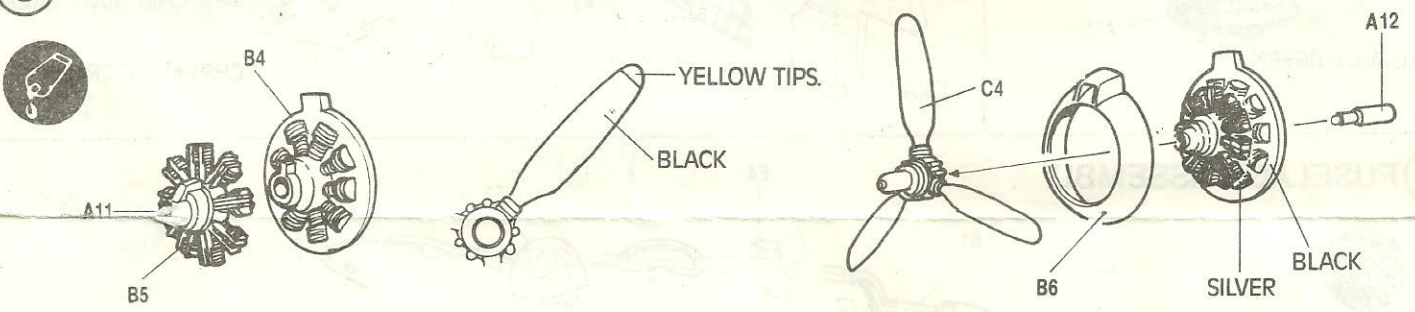

5 COCKPIT AND TURRET ASSEMBLY

6 CONOPY INSTALLATION

7 ELEVATOR AND RUDDER ASSEMBLY

8 ENGINE ASSEMBLY

9 WING SUB-ASSEMBLYS

10 WING ATTACHMENT

11 LANDING GEAR

MAKE 2 SETS.

OPENING THE BOMB BOY (OPTIONAL)

CUT DOORS APART TO OPEN BOMB BAY.

12 LANDING GEAR INSTALLATION

PAINT WHEEL WELLS CHROMATE GREEN.

13 ANTENNA ATTACHMENT

MAKE 2 SETS.

11619

Painting and Decal Instructions