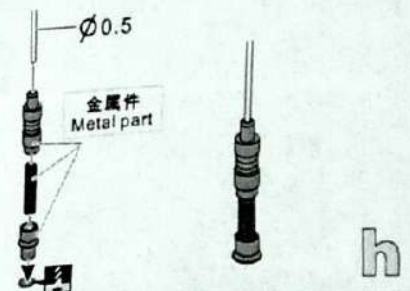

推荐 VBS0215
VOYAGERMODEL VBS0215
Recommended

www.mojehobby.pl www.super-hobby.com