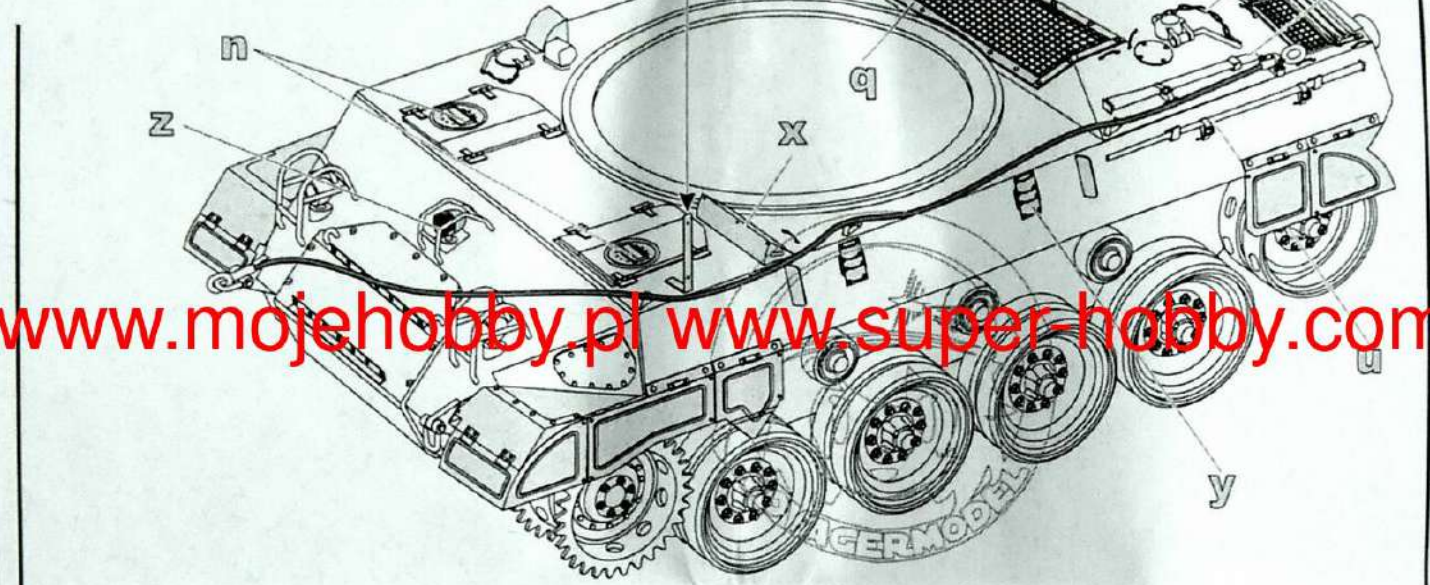

1/35 MILITARY MINIATURE VEHICLE UPGRADE SERIES PE351215