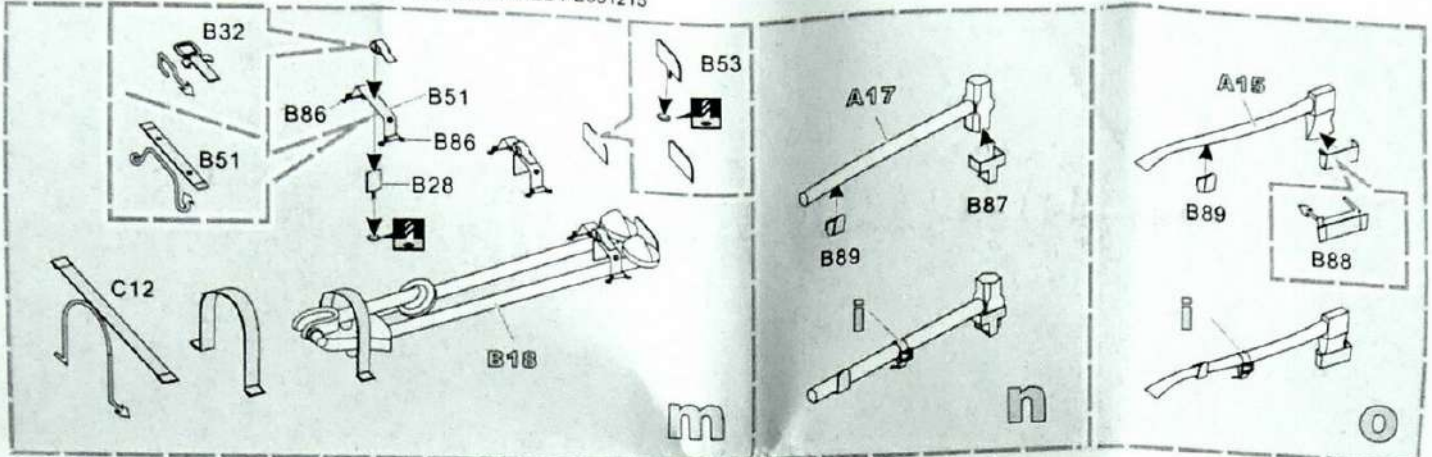

1/35 MILITARY MINIATURE VEHICLE UPGRADE SERIES PE351215