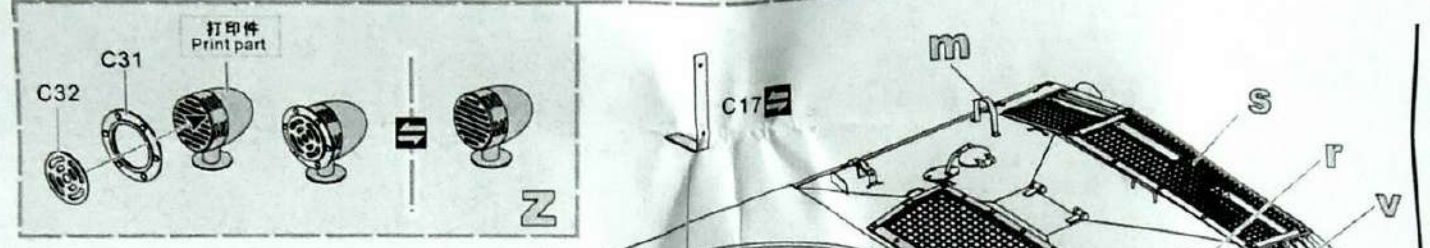

1/35 MILITARY MINIATURE VEHICLE UPGRADE SERIES PE351215