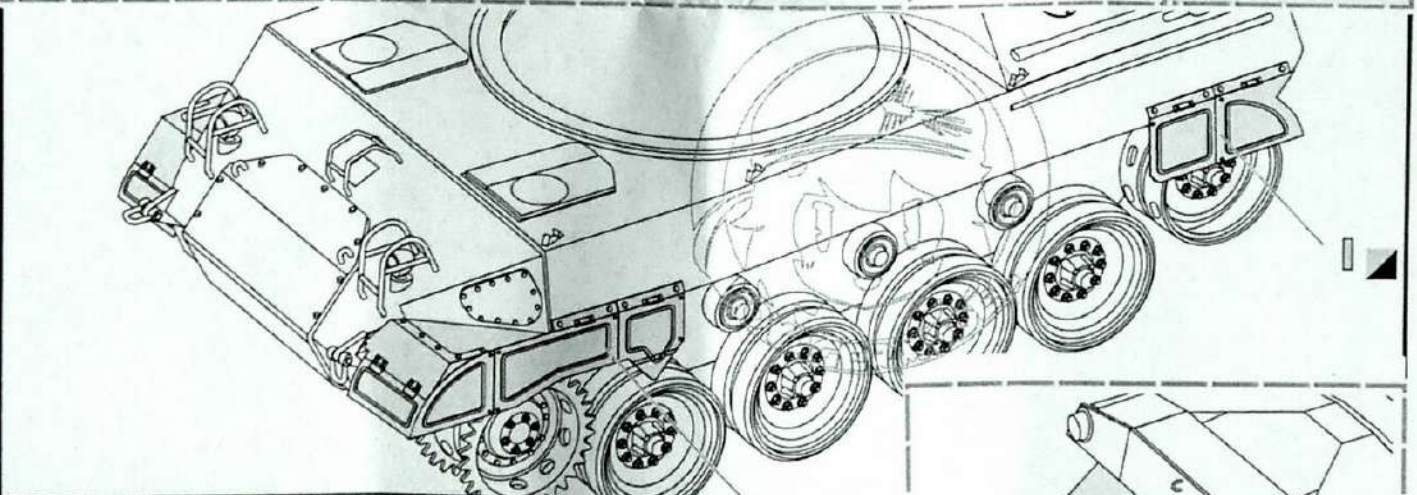

**VOYAGER  
MODEL**

更多PE351215样品照片参考请扫一扫  
MORE PICTUER OF PE 351215  
REFERENCE SCAN HERE

1/35 MILITARY MINIATURE VEHICLE UPGRADE SERIES PE351215

**VOYAGERMODEL®** 推荐零件

**Recommended item**

PE 35760	Modern US M60A1 MBT
PE 35618	WWII US FORD G.P.A. JEEP
PE 35678	WWII US M20 armored utility car basic (atenna base include)
PE 35465	WWII U.S. GMC 2.5ton 6X6 Cargo Truck
PE 35703	WWII US M25 tank transporter
PE 35679	WWII US M8 light armored car basic( Gun barrel ,atenna base include)
PE 35865	WWII German BAR 305mm Heavy Self-propelled Mortar
PE 35194	WWII U.S. Jeep Willys MB
PE 351010	WWII US M10 IIC Achilles tank destroyer Basic