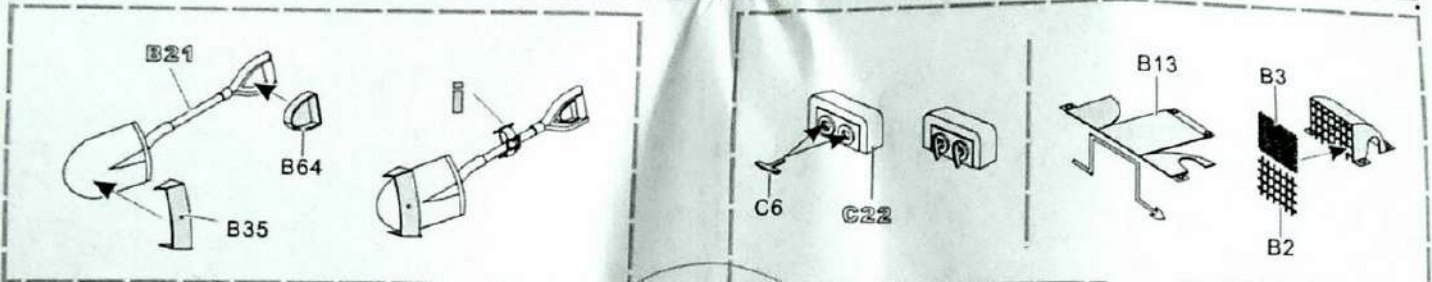

1/35 MILITARY MINIATURE VEHICLE UPGRADE SERIES PE351215