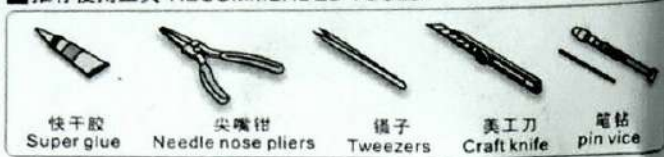

■ 推荐使用工具 RECOMMENDED TOOLS