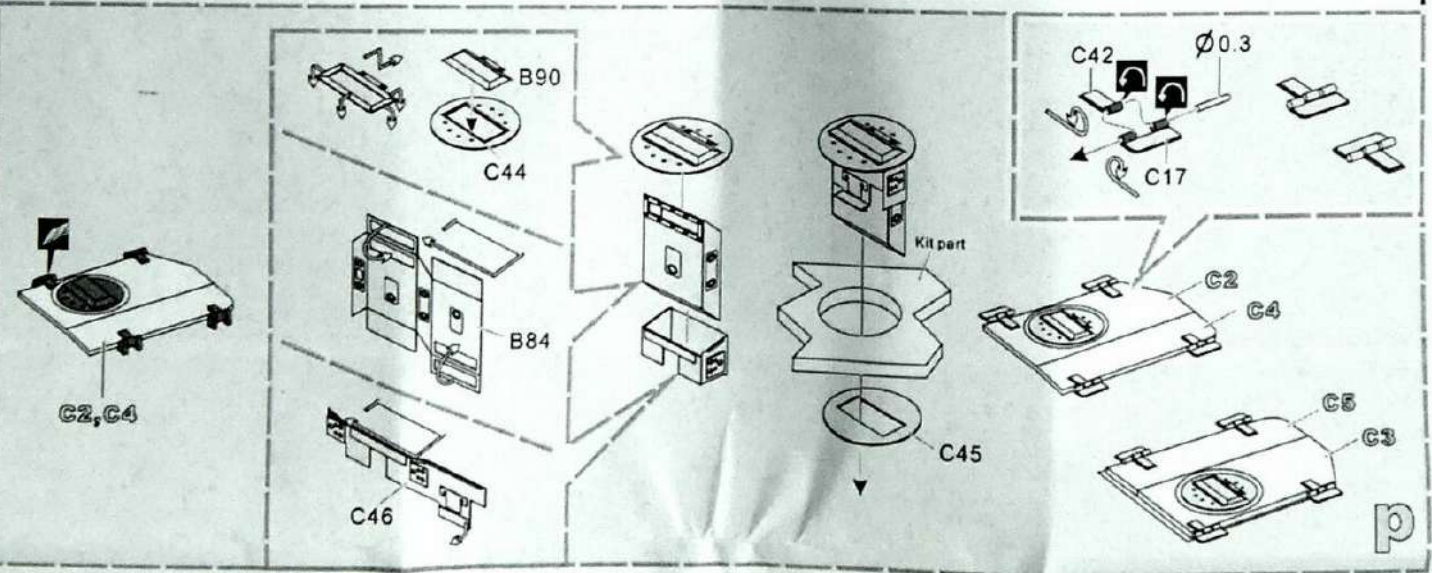

1/35 MILITARY MINIATURE VEHICLE UPGRADE SERIES PE351215