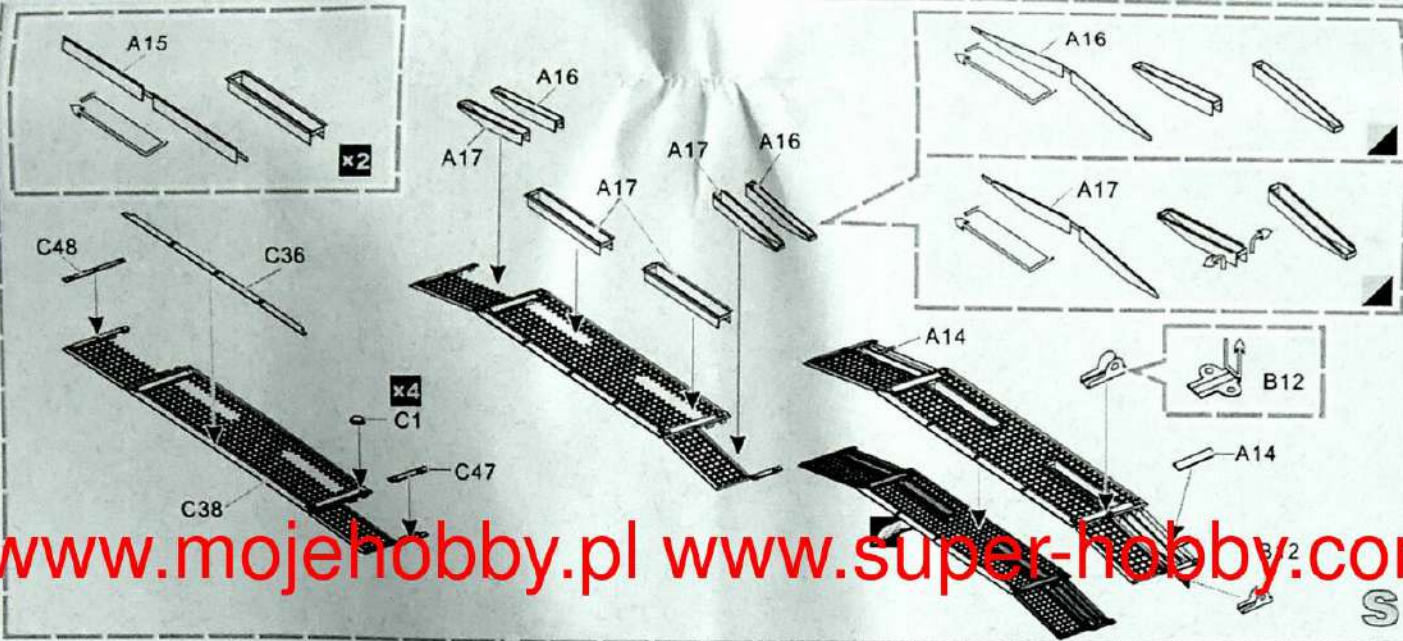

1/35 MILITARY MINIATURE VEHICLE UPGRADE SERIES PE351215