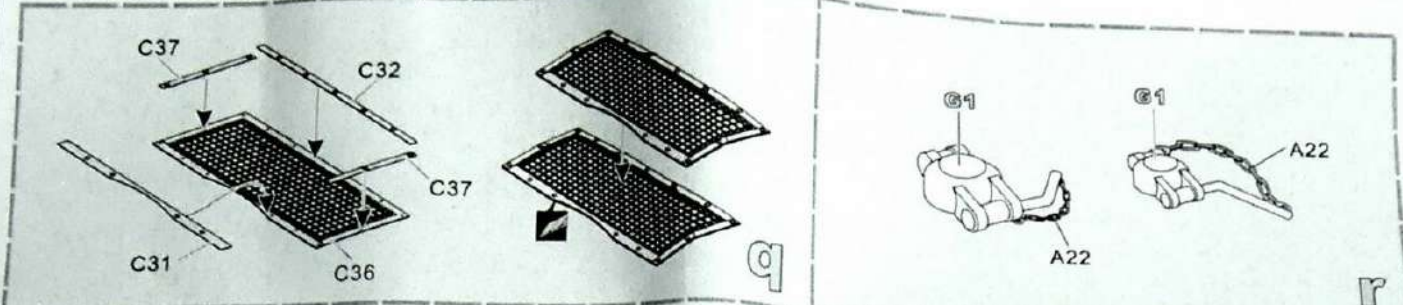

1/35 MILITARY MINIATURE VEHICLE UPGRADE SERIES PE351215