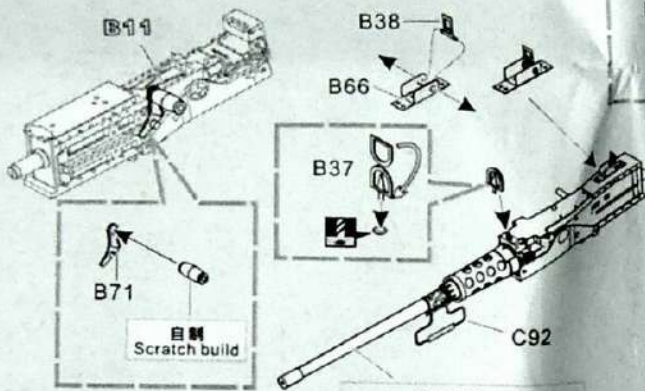

用尖端在凹槽处冲压  
use penpoint to press on the dent

将零件背面朝上  
Put the part upside down

用尖端在凹痕处  
Use penpoint to press on the dent

www.mojehobby.pl www.super-hobby.com

1/35 MILITARY MINIATURE VEHICLE UPGRADE SERIES PE351215