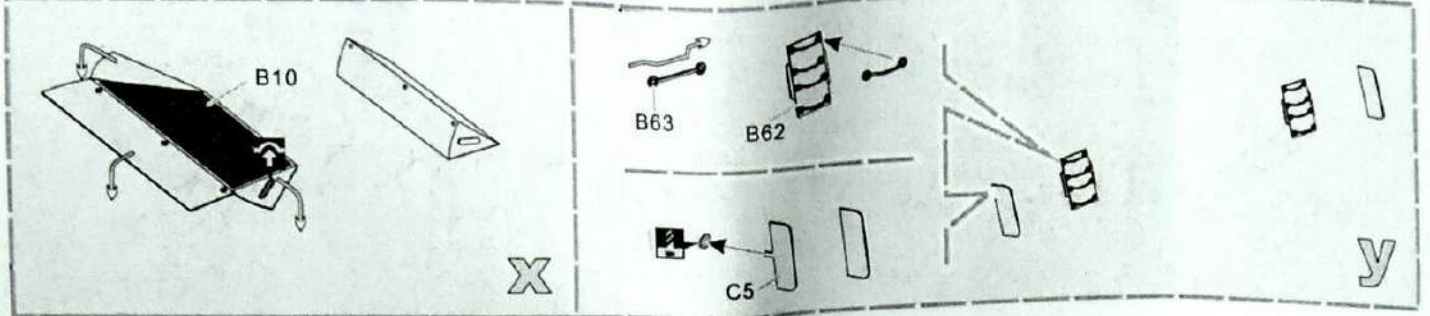

1/35 MILITARY MINIATURE VEHICLE UPGRADE SERIES PE351215