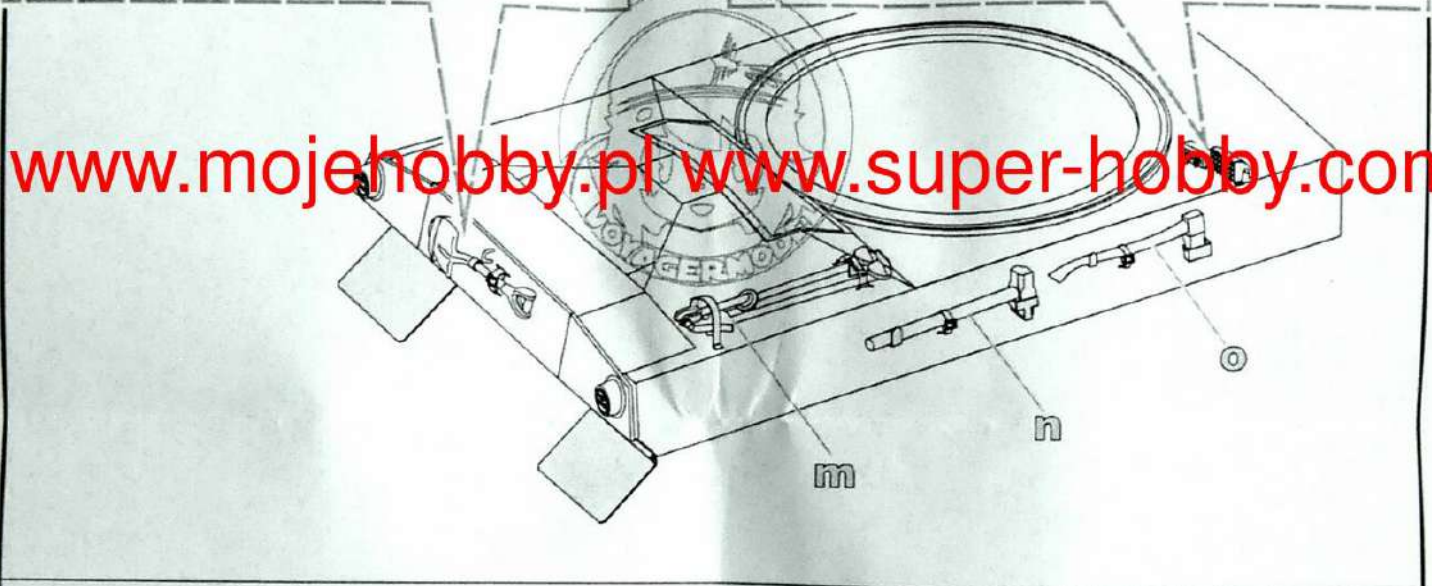

1/35 MILITARY MINIATURE VEHICLE UPGRADE SERIES PE351215