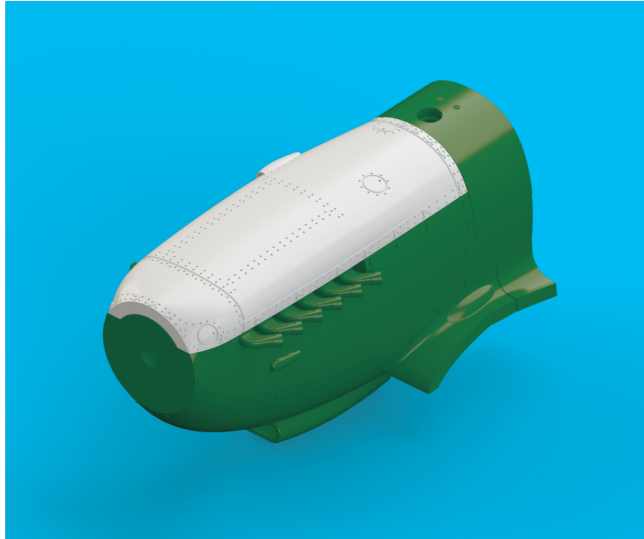

RELATED PRODUCTS

672 125 Spitfire Mk.XVI top cowl