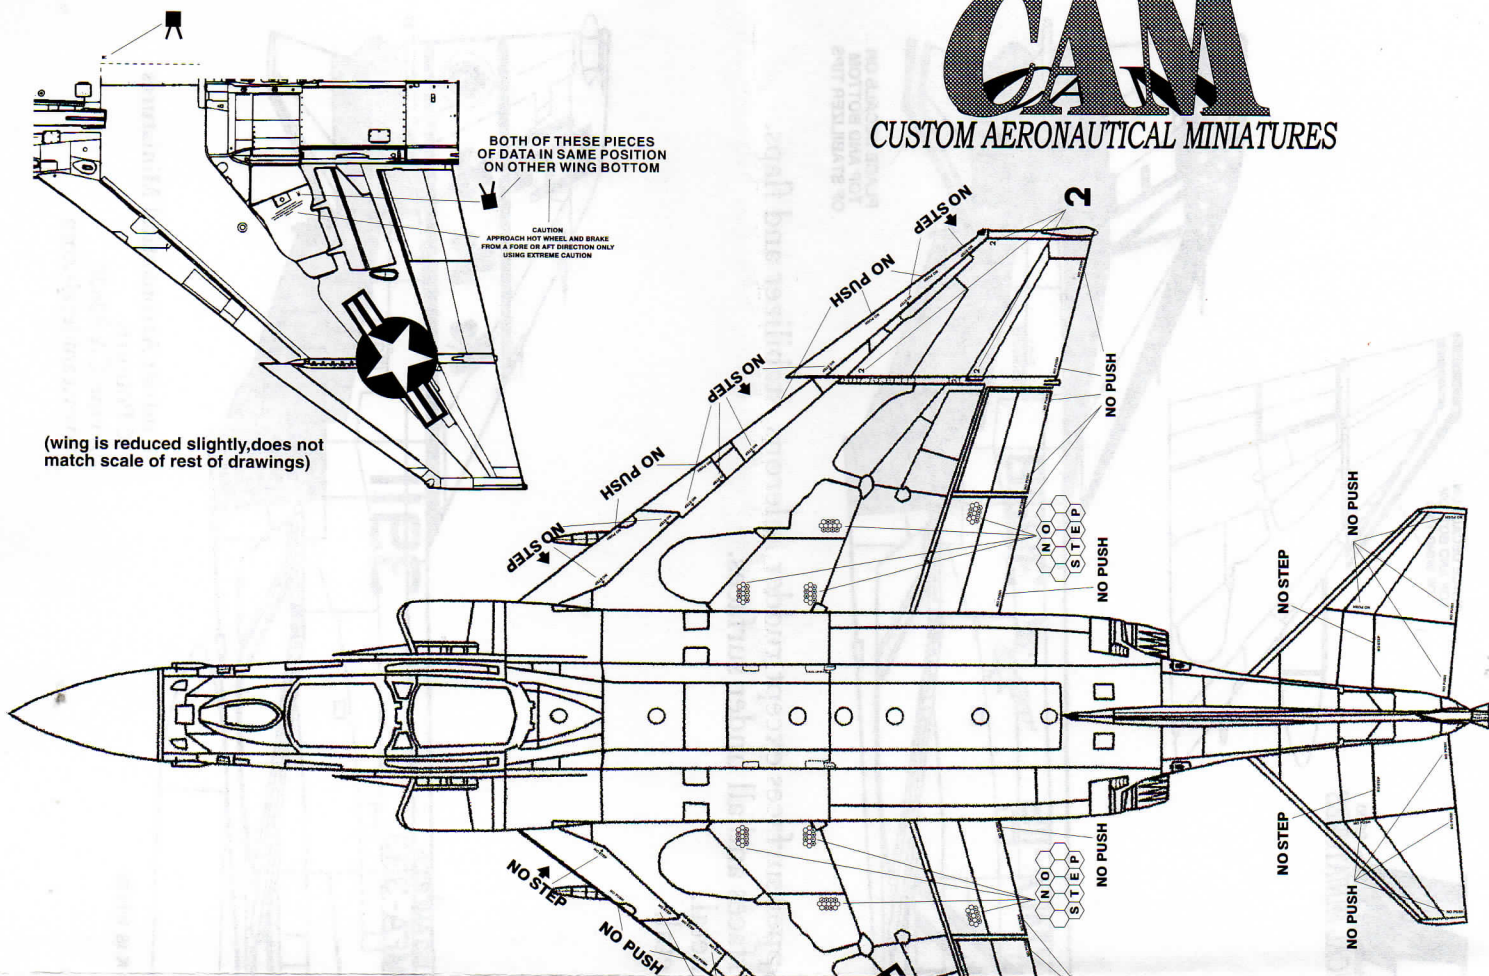

72-029

CAM
2000
CUSTOM AERONAUTICAL MINIATURES

McDonnell Douglas F-4J Phantom II
VMFA-115 *Silver Eagles*
MCAS Iwakuni
1976

Gloss Gull Gray - FS 16440 on all upper surfaces except rudder, ailerons, stabilizer and flaps.
Gloss white on all upper control surfaces and all under surfaces.
Area behind exhaust is burnt bare metal.
Leading edge of intake lip is bare metal.

McDonnell Douglas F-4J Phantom II
VMFA-333 *Shamrocks*
USS America (CVA-66)
1972

Custom Aeronautical Miniatures
10 Potomac
Irvine CA 92620
www.camdecals.com

GENERAL MARINE F4 DATA PLACEMENT