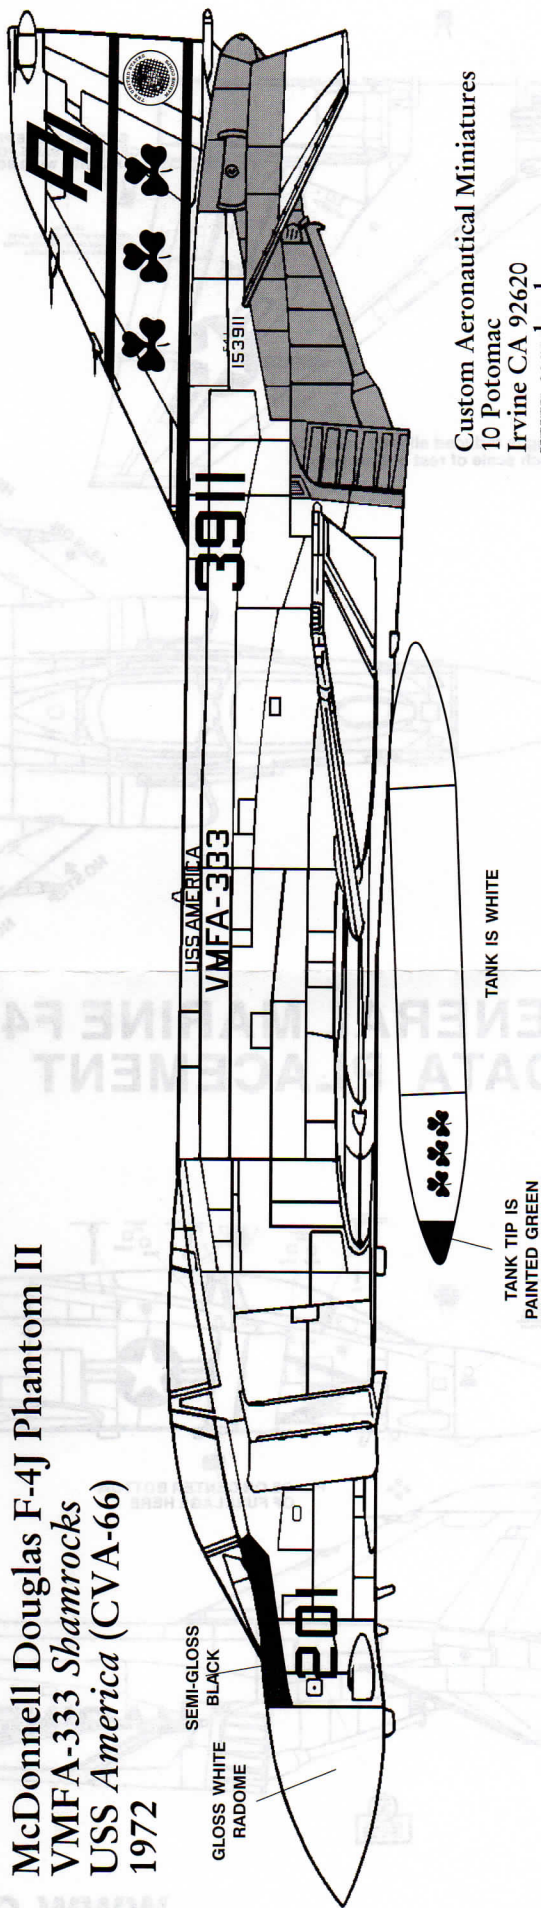

72-029

CAM
2000
CUSTOM AERONAUTICAL MINIATURES

McDonnell Douglas F-4J Phantom II
VMFA-115 *Silver Eagles*
MCAS Iwakuni
1976

Gloss Gull Gray - FS 16440 on all upper surfaces except rudder, ailerons, stabilizer and flaps.
Gloss white on all upper control surfaces and all under surfaces.
Area behind exhaust is burnt bare metal.
Leading edge of intake lip is bare metal.

McDonnell Douglas F-4J Phantom II
VMFA-333 *Shamrocks*
USS America (CVA-66)
1972

Custom Aeronautical Miniatures
10 Potomac
Irvine CA 92620
www.camdecals.com

GENERAL MARINE F4 DATA PLACEMENT