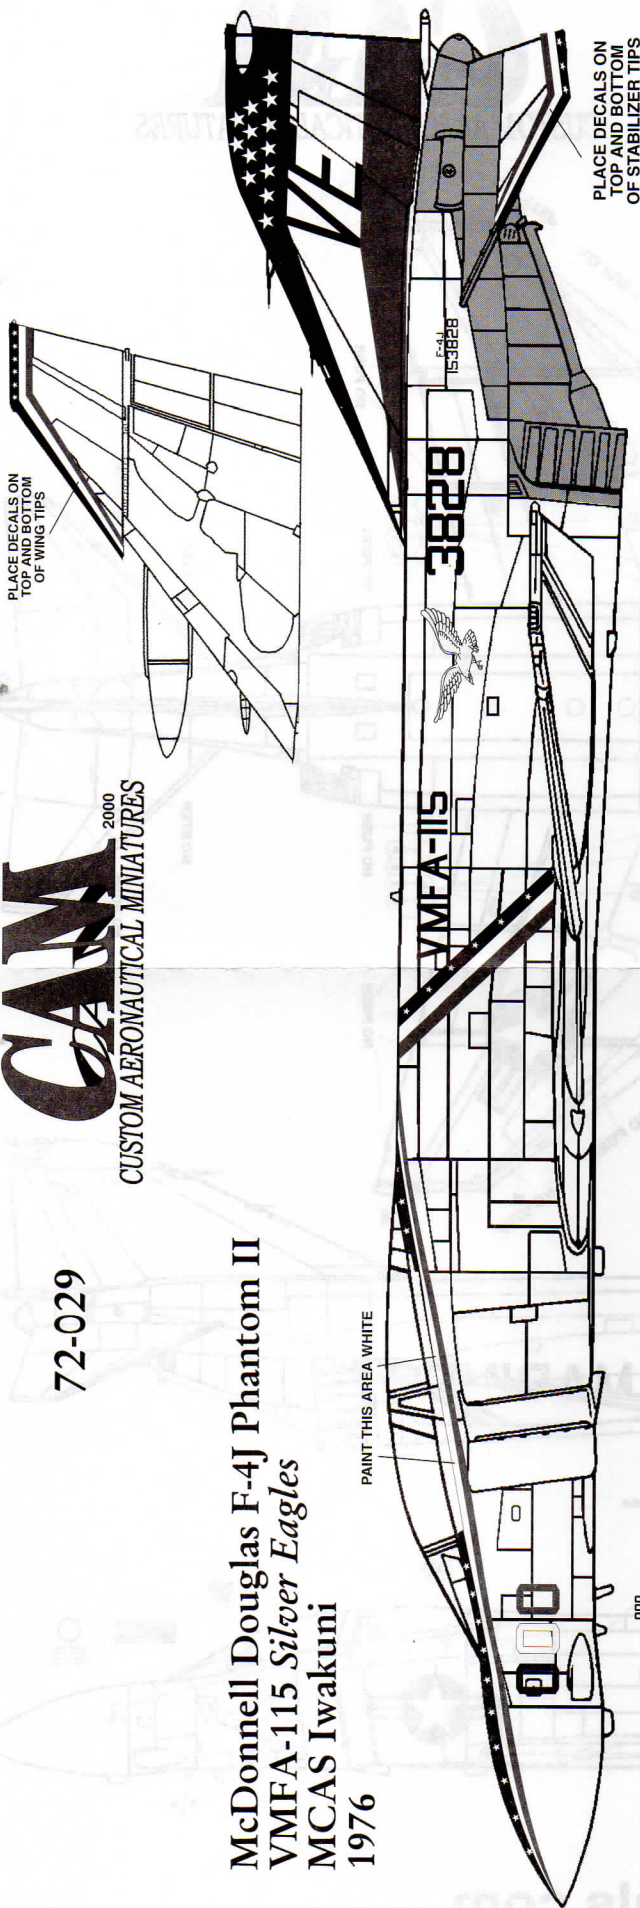

72-029

CAM
2000
CUSTOM AERONAUTICAL MINIATURES

McDonnell Douglas F-4J Phantom II
VMFA-115 *Silver Eagles*
MCAS Iwakuni
1976

Gloss Gull Gray - FS 16440 on all upper surfaces except rudder, ailerons, stabilizer and flaps.
Gloss white on all upper control surfaces and all under surfaces.
Area behind exhaust is burnt bare metal.
Leading edge of intake lip is bare metal.