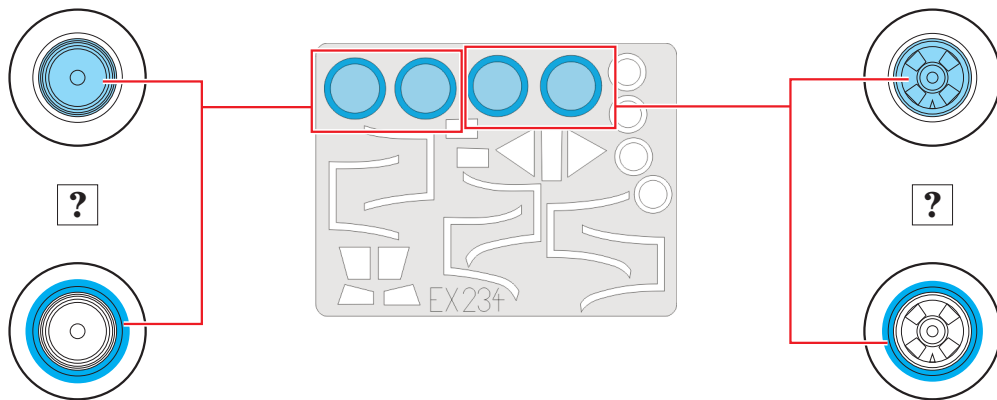

eduard
MASK

EX 234

Gannet 1/48

The die-cut mask for accurate canopy frame painting of the
Classic Airframes 1/48 KIT

 - LIQUID MASK
MASCOL