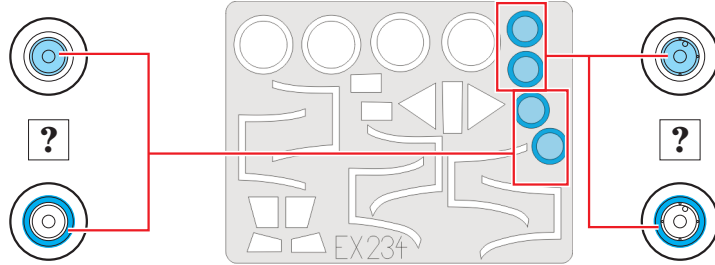

eduard
MASK

EX 234

Gannet 1/48

The die-cut mask for accurate canopy frame painting of the
Classic Airframes 1/48 KIT

 - LIQUID MASK
MASCOL