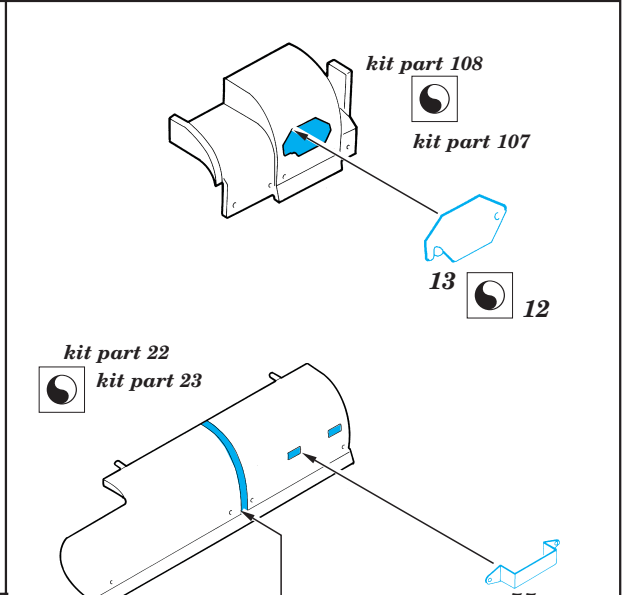

kit part 38+31

kit part 36

kit part 37

5

6

20

4

9

kit part 20

kit part 20

18

**? GERMANY VERSION**

**BOTTOM WIEW**

**GERMANY VERSION**

**CORRECT DOOR POSITION**

*look for exact masking set from Eduard Catalogue*