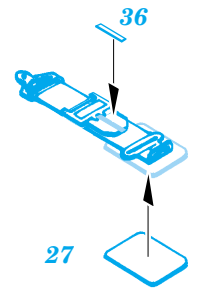

A

I.

II.

B I.

II.

C I.

II.

III.