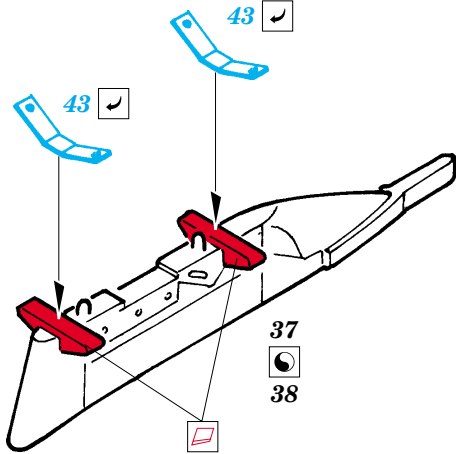

 ORIGINAL KIT PARTS PŮVODNÍ DÍLY STAVEBNICE
 PHOTO-ETCHED PARTS LEPTANÉ DÍLY
 PARTS TO BE REMOVED DÍLY K ODSTRANĚNÍ
 FILL TMELIT

REFERENCES:
 Detail & Scale # 54 - P-47 Thunderbolt
 Squadron Signal Publ. -Walk Around # 5511 - P-47 Thunderbolt
 Aero Detail # 14 - P-47 Thunderbolt
 MBI - Republic P-47 Thunderbolt
 Monografie lotnice - P-47 Thunderbolt

A

I.

II.

B I.

II.

C I.

II.

III.

eduard
Express Mask
XS 203

**Look for ~~E~~xpress Mask Xs 203
for 1/72 P-47D-30 Thunderbolt
(not included in this set)**