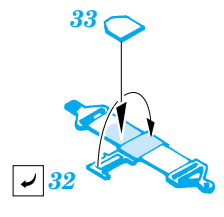

 ORIGINAL KIT PARTS PŮVODNÍ DÍLY STAVEBNICE
 PHOTO-ETCHED PARTS LEPTANÉ DÍLY
 PARTS TO BE REMOVED DÍLY K ODSTRANĚNÍ
 FILL TMELIT

REFERENCES:
 Detail & Scale # 54 - P-47 Thunderbolt
 Squadron Signal Publ. -Walk Around # 5511 - P-47 Thunderbolt
 Aero Detail # 14 - P-47 Thunderbolt
 MBI - Republic P-47 Thunderbolt
 Monografie lotnice - P-47 Thunderbolt

A

I.

II.

B I.

II.

C I.

II.

III.

eduard
Express Mask
XS 203

**Look for ~~E~~xpress Mask Xs 203
for 1/72 P-47D-30 Thunderbolt
(not included in this set)**