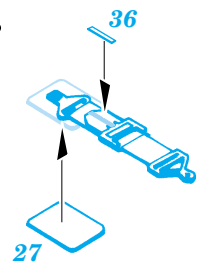

A

I.

II.

B I.

II.

C I.

II.

III.