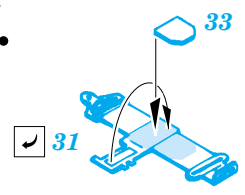

A

I.

II.

B I.

II.

C I.

II.

III.