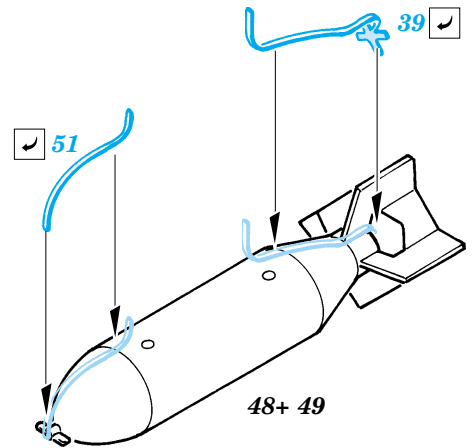

 ORIGINAL KIT PARTS PŮVODNÍ DÍLY STAVEBNICE
 PHOTO-ETCHED PARTS LEPTANÉ DÍLY
 PARTS TO BE REMOVED DÍLY K ODSTRANĚNÍ
 FILL TMELIT

REFERENCES:
 Detail & Scale # 54 - P-47 Thunderbolt
 Squadron Signal Publ. -Walk Around # 5511 - P-47 Thunderbolt
 Aero Detail # 14 - P-47 Thunderbolt
 MBI - Republic P-47 Thunderbolt
 Monografie lotnice - P-47 Thunderbolt

eduard
Express Mask
XS 203

**Look for ~~E~~xpress Mask Xs 203
for 1/72 P-47D-30 Thunderbolt
(not included in this set)**