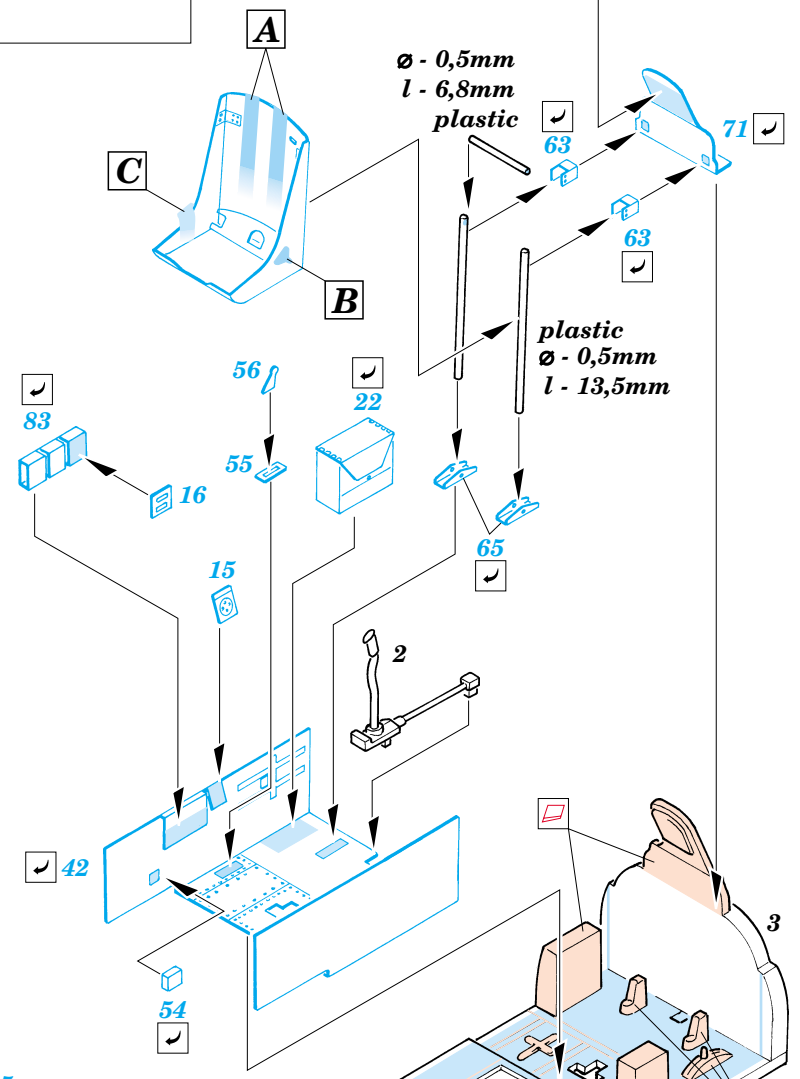

 ORIGINAL KIT PARTS PŮVODNÍ DÍLY STAVEBNICE
 PHOTO-ETCHED PARTS LEPTANÉ DÍLY
 PARTS TO BE REMOVED DÍLY K ODSTRANĚNÍ
 FILL TMELIT

REFERENCES:
 Detail & Scale # 54 - P-47 Thunderbolt
 Squadron Signal Publ. -Walk Around # 5511 - P-47 Thunderbolt
 Aero Detail # 14 - P-47 Thunderbolt
 MBI - Republic P-47 Thunderbolt
 Monografie lotnice - P-47 Thunderbolt

eduard
Express Mask
XS 203

**Look for ~~E~~xpress Mask Xs 203
for 1/72 P-47D-30 Thunderbolt
(not included in this set)**