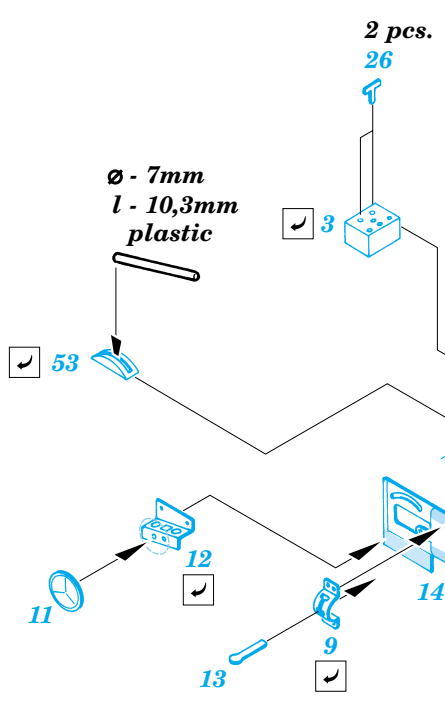

 ORIGINAL KIT PARTS PŮVODNÍ DÍLY STAVEBNICE
 PHOTO-ETCHED PARTS LEPTANÉ DÍLY
 PARTS TO BE REMOVED DÍLY K ODSTRANĚNÍ
 FILL TMELIT

REFERENCES:
 Detail & Scale # 54 - P-47 Thunderbolt
 Squadron Signal Publ. -Walk Around # 5511 - P-47 Thunderbolt
 Aero Detail # 14 - P-47 Thunderbolt
 MBI - Republic P-47 Thunderbolt
 Monografie lotnice - P-47 Thunderbolt

eduard
Express Mask
XS 203

**Look for ~~E~~xpress Mask Xs 203
for 1/72 P-47D-30 Thunderbolt
(not included in this set)**