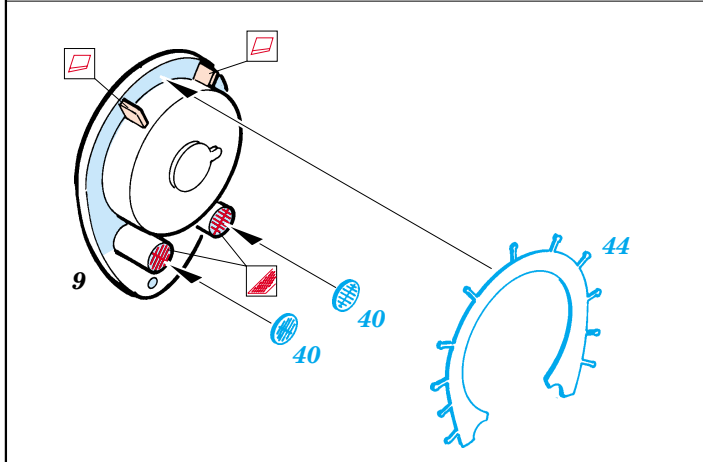

 ORIGINAL KIT PARTS PŮVODNÍ DÍLY STAVEBNICE
 PHOTO-ETCHED PARTS LEPTANÉ DÍLY
 PARTS TO BE REMOVED DÍLY K ODSTRANĚNÍ
 FILL TMELIT

REFERENCES:
 Detail & Scale # 54 - P-47 Thunderbolt
 Squadron Signal Publ. -Walk Around # 5511 - P-47 Thunderbolt
 Aero Detail # 14 - P-47 Thunderbolt
 MBI - Republic P-47 Thunderbolt
 Monografie lotnice - P-47 Thunderbolt

A

I.

II.

B I.

II.

C I.

II.

III.

eduard
Express Mask
XS 203

**Look for ~~E~~xpress Mask Xs 203
for 1/72 P-47D-30 Thunderbolt
(not included in this set)**