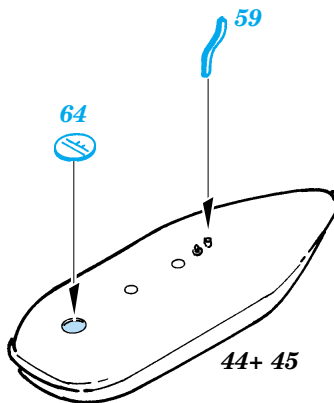

 ORIGINAL KIT PARTS PŮVODNÍ DÍLY STAVEBNICE
 PHOTO-ETCHED PARTS LEPTANÉ DÍLY
 PARTS TO BE REMOVED DÍLY K ODSTRANĚNÍ
 FILL TMELIT

REFERENCES:
 Detail & Scale # 54 - P-47 Thunderbolt
 Squadron Signal Publ. -Walk Around # 5511 - P-47 Thunderbolt
 Aero Detail # 14 - P-47 Thunderbolt
 MBI - Republic P-47 Thunderbolt
 Monografie lotnice - P-47 Thunderbolt

A

I.

II.

B I.

II.

C I.

II.

III.

eduard
Express Mask
XS 203

**Look for ~~E~~xpress Mask Xs 203
for 1/72 P-47D-30 Thunderbolt
(not included in this set)**