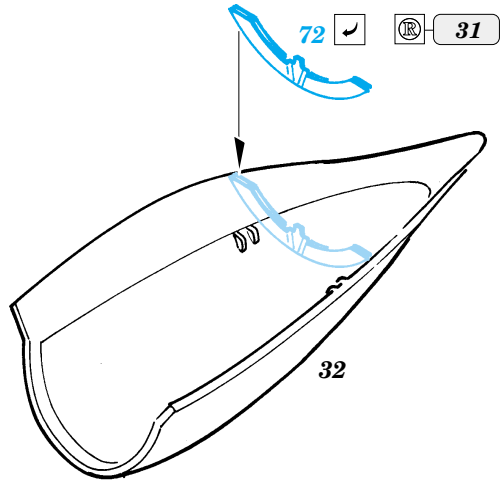

 ORIGINAL KIT PARTS PŮVODNÍ DÍLY STAVEBNICE
 PHOTO-ETCHED PARTS LEPTANÉ DÍLY
 PARTS TO BE REMOVED DÍLY K ODSTRANĚNÍ
 FILL TMELIT

REFERENCES:
 Detail & Scale # 54 - P-47 Thunderbolt
 Squadron Signal Publ. -Walk Around # 5511 - P-47 Thunderbolt
 Aero Detail # 14 - P-47 Thunderbolt
 MBI - Republic P-47 Thunderbolt
 Monografie lotnice - P-47 Thunderbolt

A

I.

II.

B I.

II.

C I.

II.

III.

eduard
Express Mask
XS 203

**Look for ~~E~~xpress Mask Xs 203
for 1/72 P-47D-30 Thunderbolt
(not included in this set)**