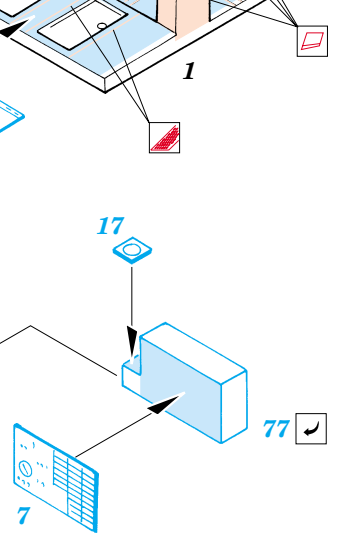

 ORIGINAL KIT PARTS PŮVODNÍ DÍLY STAVEBNICE
 PHOTO-ETCHED PARTS LEPTANÉ DÍLY
 PARTS TO BE REMOVED DÍLY K ODSTRANĚNÍ
 FILL TMELIT

REFERENCES:
 Detail & Scale # 54 - P-47 Thunderbolt
 Squadron Signal Publ. -Walk Around # 5511 - P-47 Thunderbolt
 Aero Detail # 14 - P-47 Thunderbolt
 MBI - Republic P-47 Thunderbolt
 Monografie lotnice - P-47 Thunderbolt

A

I.

II.

B I.

II.

C I.

II.

III.

eduard
Express Mask
XS 203

**Look for ~~E~~xpress Mask Xs 203
for 1/72 P-47D-30 Thunderbolt
(not included in this set)**