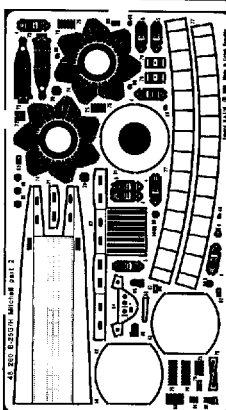

B-25G/H Mitchell

1/48 scale detail set for Monogram kit

-  OPPOSITE SIDE
-  REMOVE
-  BEND
-  REPLACE
-  GRIND
-  OPTION

A COCKPIT

F ENGINE

G UNDERCARRIAGE

H MAIN WHEEL WELL DOORS