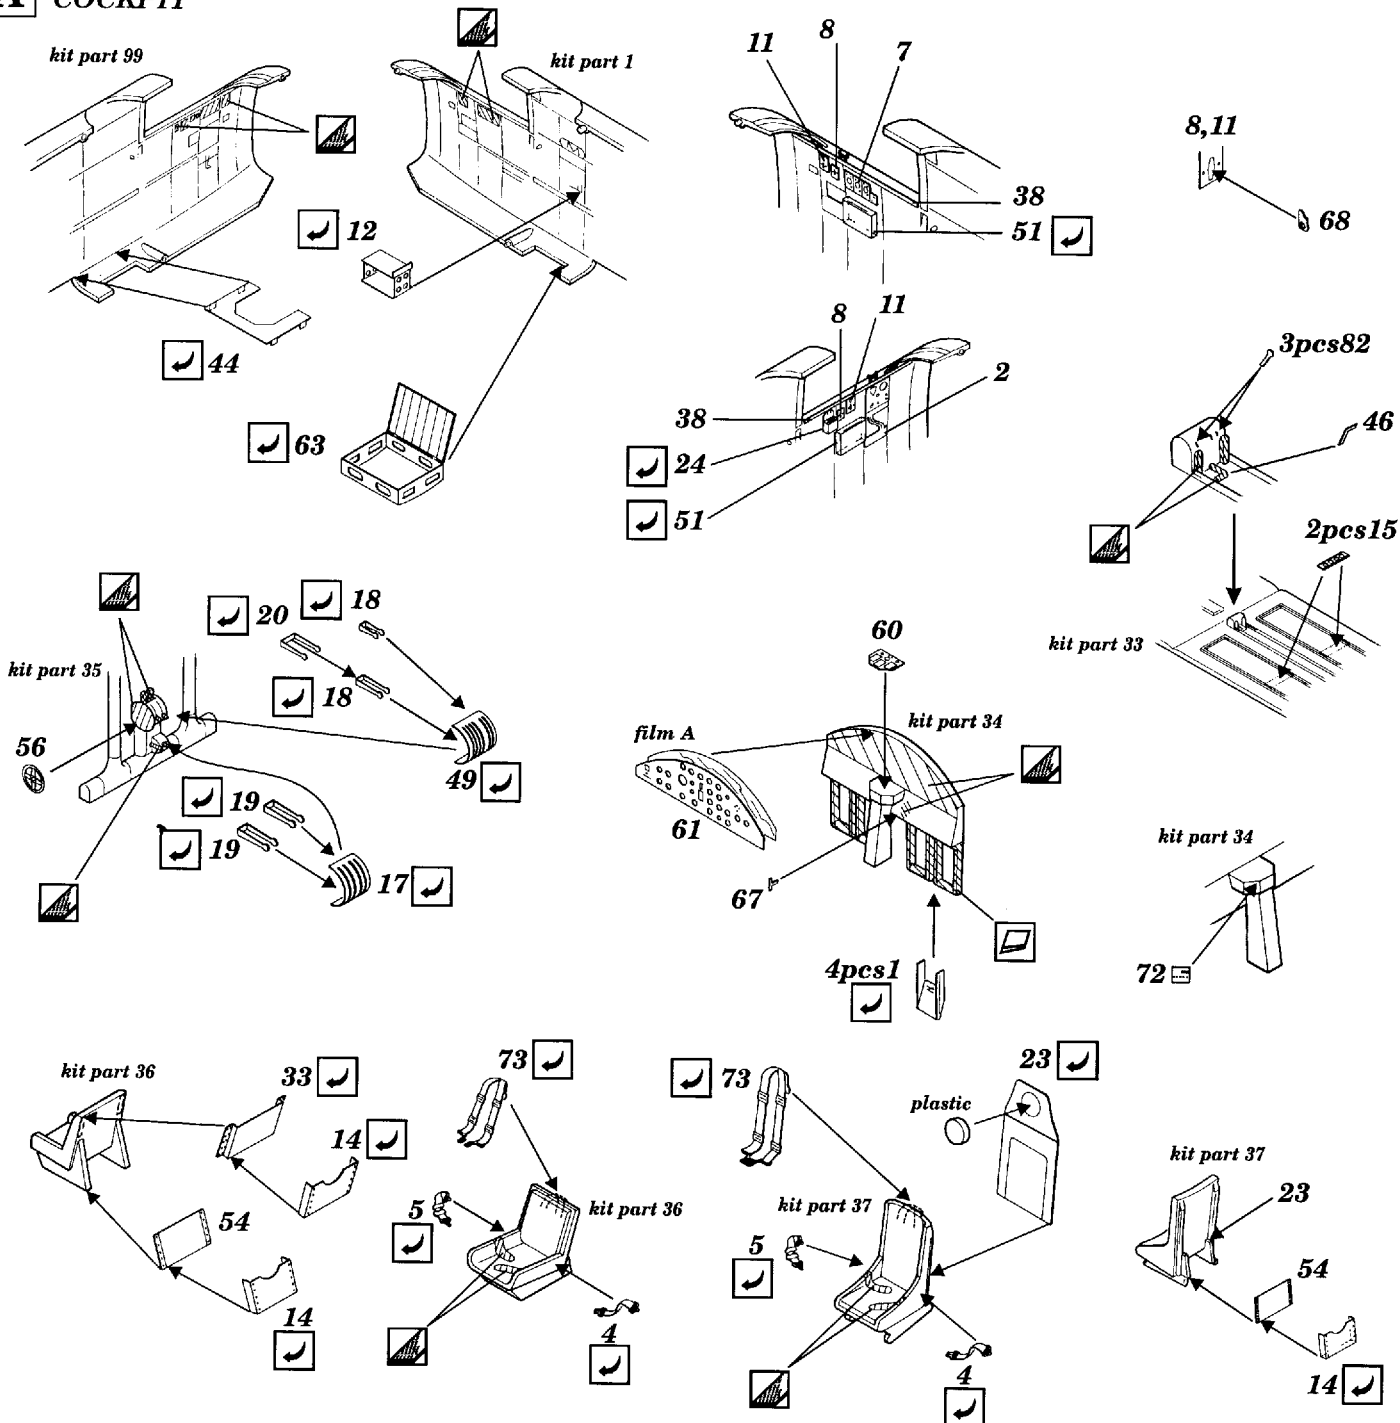

B-25G/H Mitchell

1/48 scale detail set for Monogram kit

-  OPPOSITE SIDE
-  REMOVE
-  BEND
-  REPLACE
-  GRIND
-  OPTION

A COCKPIT

F ENGINE

G UNDERCARRIAGE

H MAIN WHEEL WELL DOORS