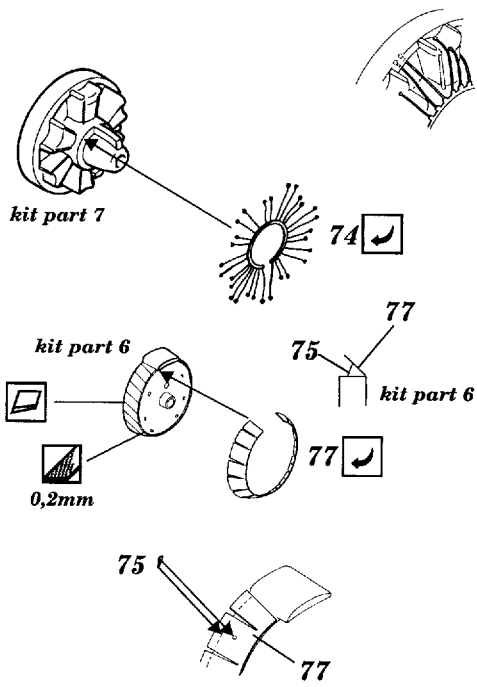

B-25G/H Mitchell

1/48 scale detail set for Monogram kit

-  OPPOSITE SIDE
-  REMOVE
-  BEND
-  REPLACE
-  GRIND
-  OPTION

A COCKPIT

F ENGINE

G UNDERCARRIAGE

H MAIN WHEEL WELL DOORS