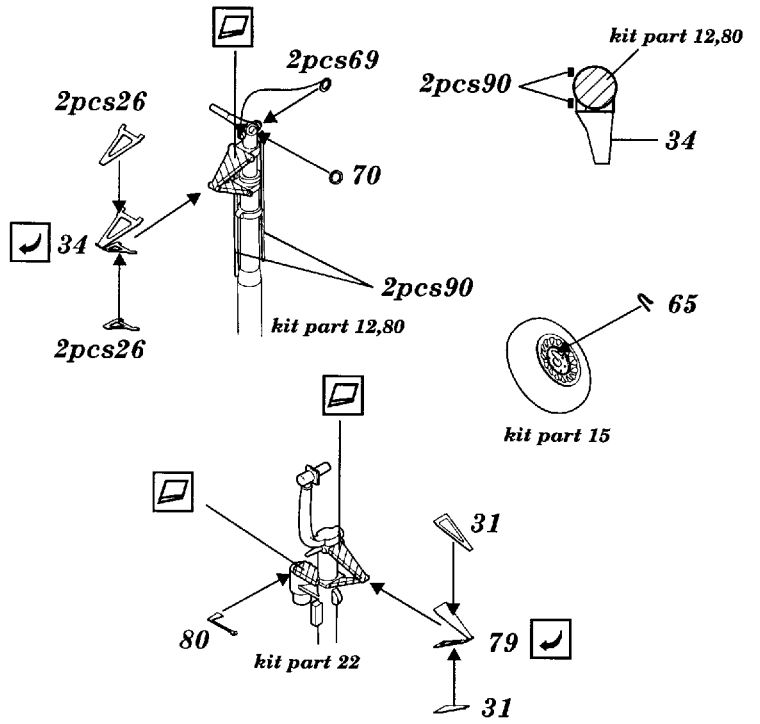

B-25G/H Mitchell

1/48 scale detail set for Monogram kit

-  OPPOSITE SIDE
-  REMOVE
-  BEND
-  REPLACE
-  GRIND
-  OPTION

A COCKPIT

F ENGINE

G UNDERCARRIAGE

H MAIN WHEEL WELL DOORS