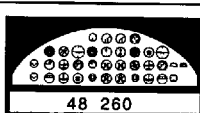

B-25G/H Mitchell

1/48 scale detail set for Monogram kit

-  OPPOSITE SIDE
-  REMOVE
-  BEND
-  REPLACE
-  GRIND
-  OPTION

A COCKPIT

F ENGINE

G UNDERCARRIAGE

H MAIN WHEEL WELL DOORS