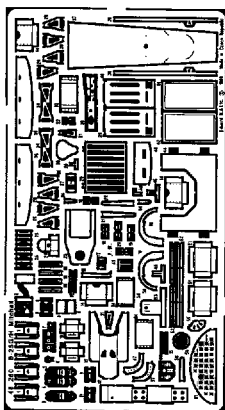

B-25G/H Mitchell

1/48 scale detail set for Monogram kit

-  OPPOSITE SIDE
-  REMOVE
-  BEND
-  REPLACE
-  GRIND
-  OPTION

A COCKPIT

F ENGINE

G UNDERCARRIAGE

H MAIN WHEEL WELL DOORS