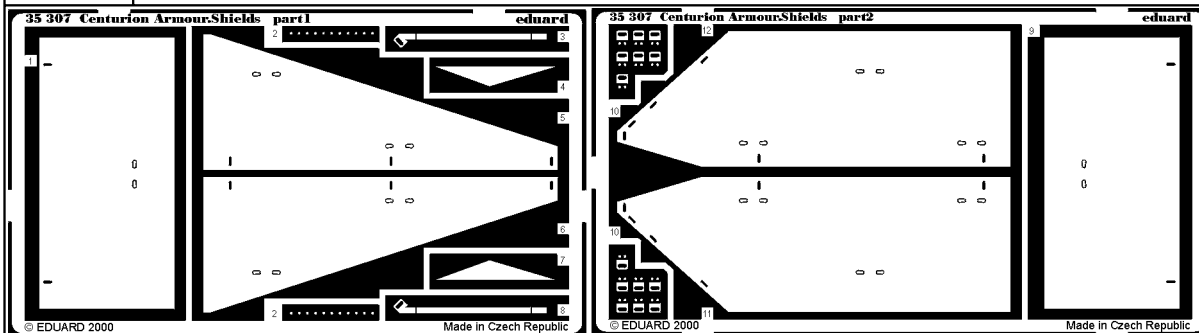

# CENTURION ARMOUR. SHIELDS

1/35 scale detail set for Academy kit

35 307

-  OPPOSITE SIDE
-  REMOVE
-  REPLACE
-  GRIND
-  BEND