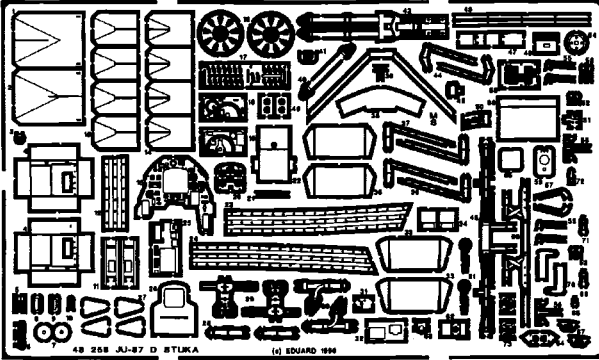

# Ju-87 D Stuka

1/48 scale detail set for HASEGAWA kit

-  OPPOSITE SIDE
-  REMOVE
-  BEND
-  REPLACE
-  GRIND

## INSTRUMENT PANEL & RUDDER PEDALS

## PILOT'S & GUNNER'S SEATS