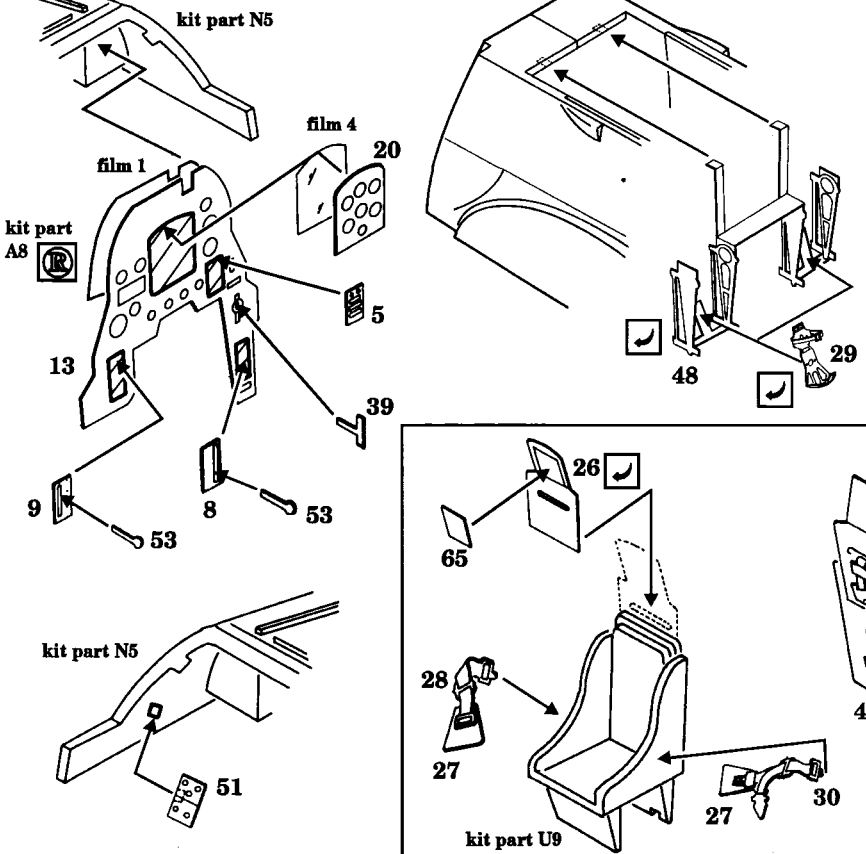

# Ju-87 D Stuka

1/48 scale detail set for HASEGAWA kit

-  OPPOSITE SIDE
-  REMOVE
-  BEND
-  REPLACE
-  GRIND

## INSTRUMENT PANEL & RUDDER PEDALS

## PILOT'S & GUNNER'S SEATS