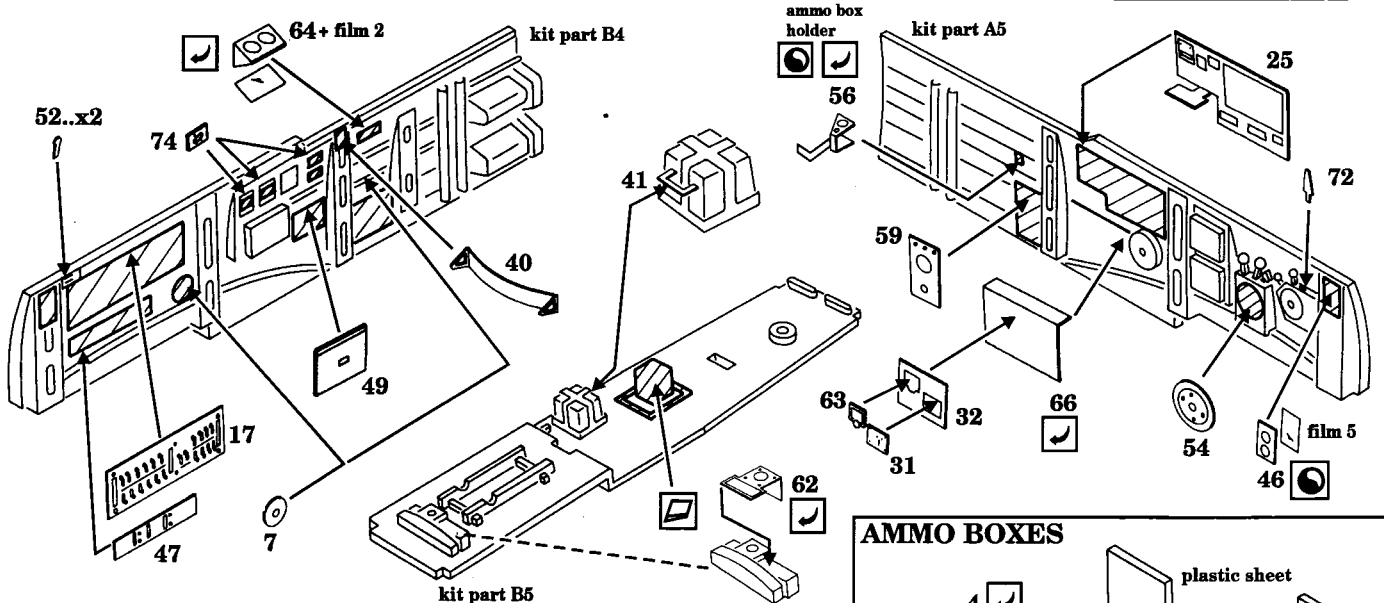

# Ju-87 D Stuka

1/48 scale detail set for HASEGAWA kit

-  OPPOSITE SIDE
-  REMOVE
-  BEND
-  REPLACE
-  GRIND

## INSTRUMENT PANEL & RUDDER PEDALS