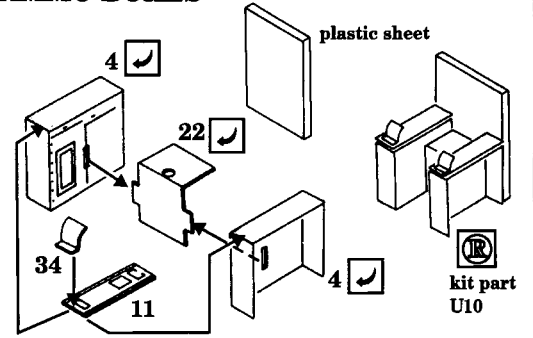

Ju-87 D Stuka

1/48 scale detail set for HASEGAWA kit

- OPPOSITE SIDE
- REMOVE
- BEND
- REPLACE
- GRIND

INSTRUMENT PANEL & RUDDER PEDALS

AMMO BOXES

PILOT'S & GUNNER'S SEATS