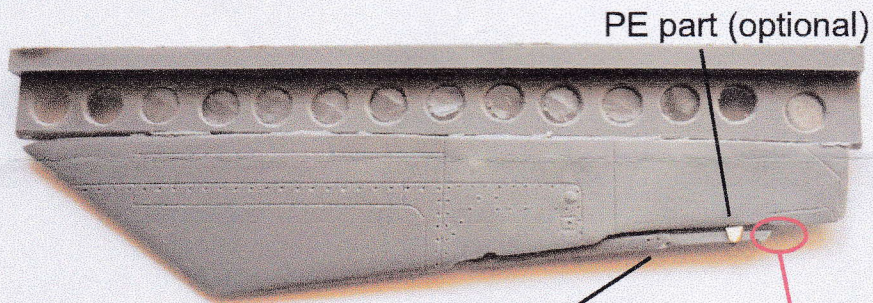

Parachute release actuator.

You can sand down the tip a bit to emulate worn effect as seen on some pictures.

Replace the kit fins with the resin parts.
Be careful for the maintain the right angle.