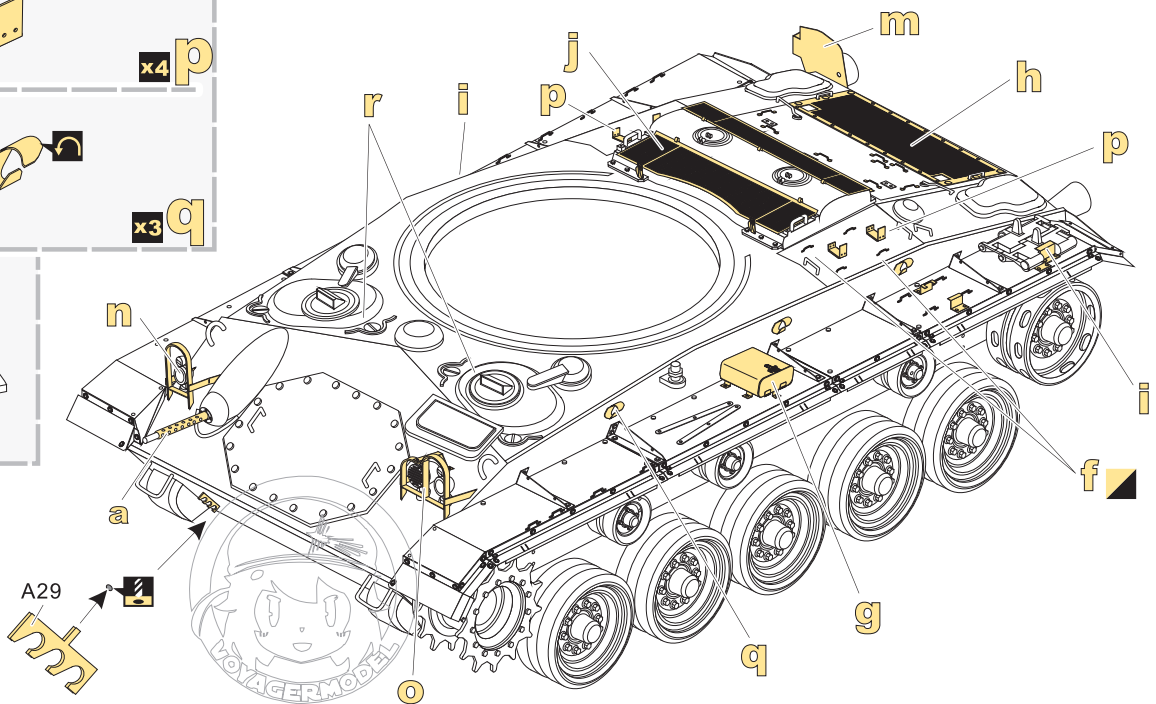

# US Army M24 Light tank basic (Korean War)

韩战美军M24霞飞轻型坦克改造件（朝鲜战争）

[For AFV Af35209]

Technical assistance provided by Mr.Zhong Ming Zhou

■ 推荐使用工具 RECOMMENDED TOOLS

- ↑  
安装  
install
- ↩  
折叠  
bend
- A1**  
改造件零件编号  
PE/resin part number
- B12**  
原零件编号  
kit part number
- C22**  
被替换的原零件编号  
replaced kit part number
- ✂  
切除  
remove
- ◀▶  
另一侧相同制作  
repeat on opposite side
- ⤵  
弧度卷曲  
radial bending
- x2  
制作若干组  
multiple assembly
- ⚪  
钻孔  
drill
- ↔  
选择安装  
alternative

**制作线圈**  
make coil

**用尖端在凹槽处冲压**  
use penpoint to press on the dent

蚀刻片零件内侧面向上  
Put the part upside down

用笔尖在凹槽处刺  
Use penpoint to press on the dent

1/35 MILITARY MINIATURE VEHICLE UPGRADE SERIES PE35665

1/35 MILITARY MINIATURE VEHICLE UPGRADE SERIES PE35665

1/35 MILITARY MINIATURE VEHICLE UPGRADE SERIES PE35665

自行选择使用绑带  
Optional straps may  
Be installed

1/35 MILITARY MINIATURE VEHICLE UPGRADE SERIES PE35665