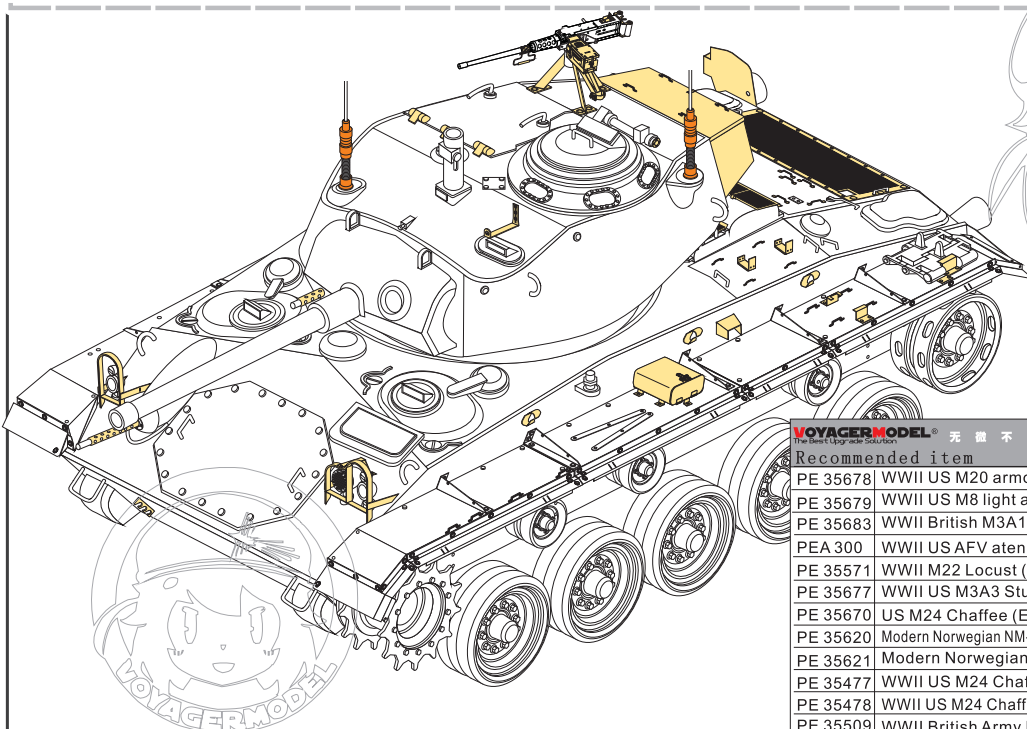

**漏喷板使用说明:**  
Instruction:

未上色零件  
Unpainted part

喷橡胶黑  
spray tyre black

使用遮喷板为轮毂  
喷上所需要的颜色  
use template to paint  
required hub colour

VOYAGERMODEL® 元微不至 极尽享受	
Recommended item	
PE 35678	WWII US M20 armored utility car basic
PE 35679	WWII US M8 light armored car basic
PE 35683	WWII British M3A1 Stuart light tank
PEA 300	WWII US AFV antenna base set (5PCES)
PE 35571	WWII M22 Locust (T9E1) Airborne Tank (British version)
PE 35677	WWII US M3A3 Stuart light tank
PE 35670	US M24 Chaffee (Early Prod) Light Tank Fenders and Skirts
PE 35620	Modern Norwegian NM-116 Tank Destroyer Basic (smoke discharger include)
PE 35621	Modern Norwegian NM-116 Tank Destroyer Fenders
PE 35477	WWII US M24 Chaffee (Early Prod) Light Tank basic
PE 35478	WWII US M24 Chaffee (Early Prod) Light Tank Fenders and Skirts
PE 35509	WWII British Army M24 Chaffee Light Tank basic