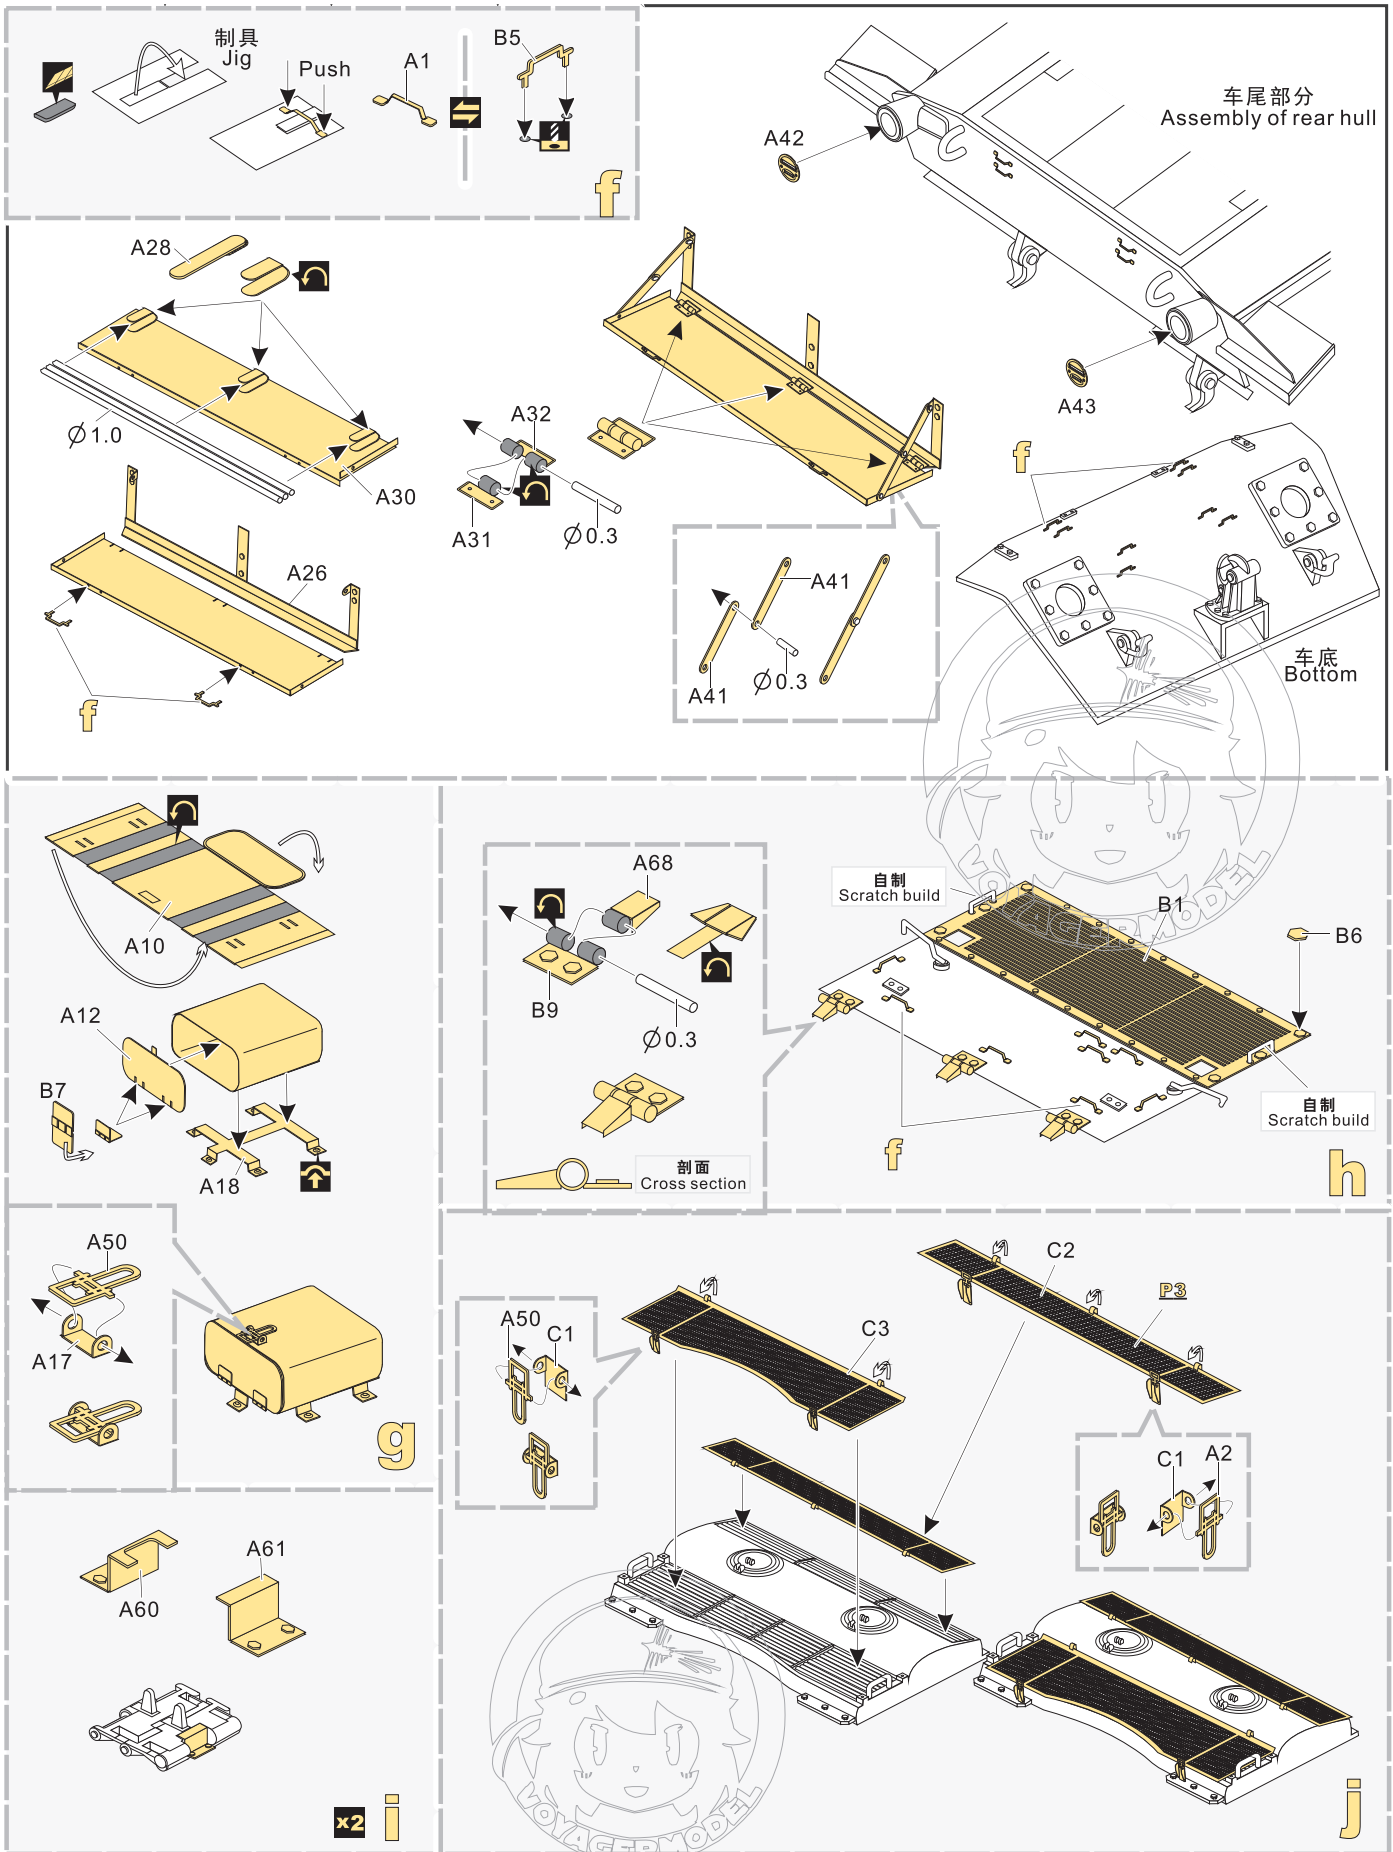

1/35 MILITARY MINIATURE VEHICLE UPGRADE SERIES PE35665