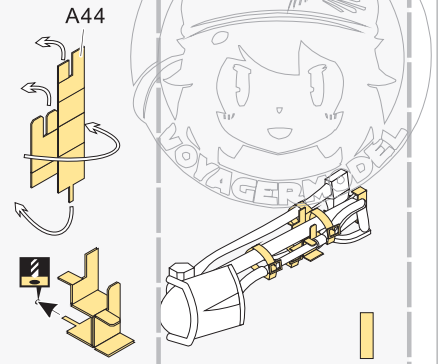

# US Army M24 Light tank basic (Korean War)

韩战美军M24霞飞轻型坦克改造件（朝鲜战争）

[For AFV Af35209]

Technical assistance provided by Mr.Zhong Ming Zhou

■ 推荐使用工具 RECOMMENDED TOOLS

- ↑  
安装  
install
- ↩  
折叠  
bend
- A1**  
改造件零件编号  
PE/resin part number
- B12**  
原零件编号  
kit part number
- C22**  
被替换的原零件编号  
replaced kit part number
- ✂  
切除  
remove
- ◀▶  
另一侧相同制作  
repeat on opposite side
- ⤵  
弧度卷曲  
radial bending
- x2  
制作若干组  
multiple assembly
- ⚪  
钻孔  
drill
- ↔  
选择安装  
alternative

**制作线圈**  
make coil

**用尖端在凹槽处冲压**  
use penpoint to press on the dent

蚀刻片零件内侧面向上  
Put the part upside down

用笔尖在凹槽处刺  
Use penpoint to press on the dent

1/35 MILITARY MINIATURE VEHICLE UPGRADE SERIES PE35665

1/35 MILITARY MINIATURE VEHICLE UPGRADE SERIES PE35665

1/35 MILITARY MINIATURE VEHICLE UPGRADE SERIES PE35665

自行选择使用绑带  
Optional straps may  
Be installed

1/35 MILITARY MINIATURE VEHICLE UPGRADE SERIES PE35665