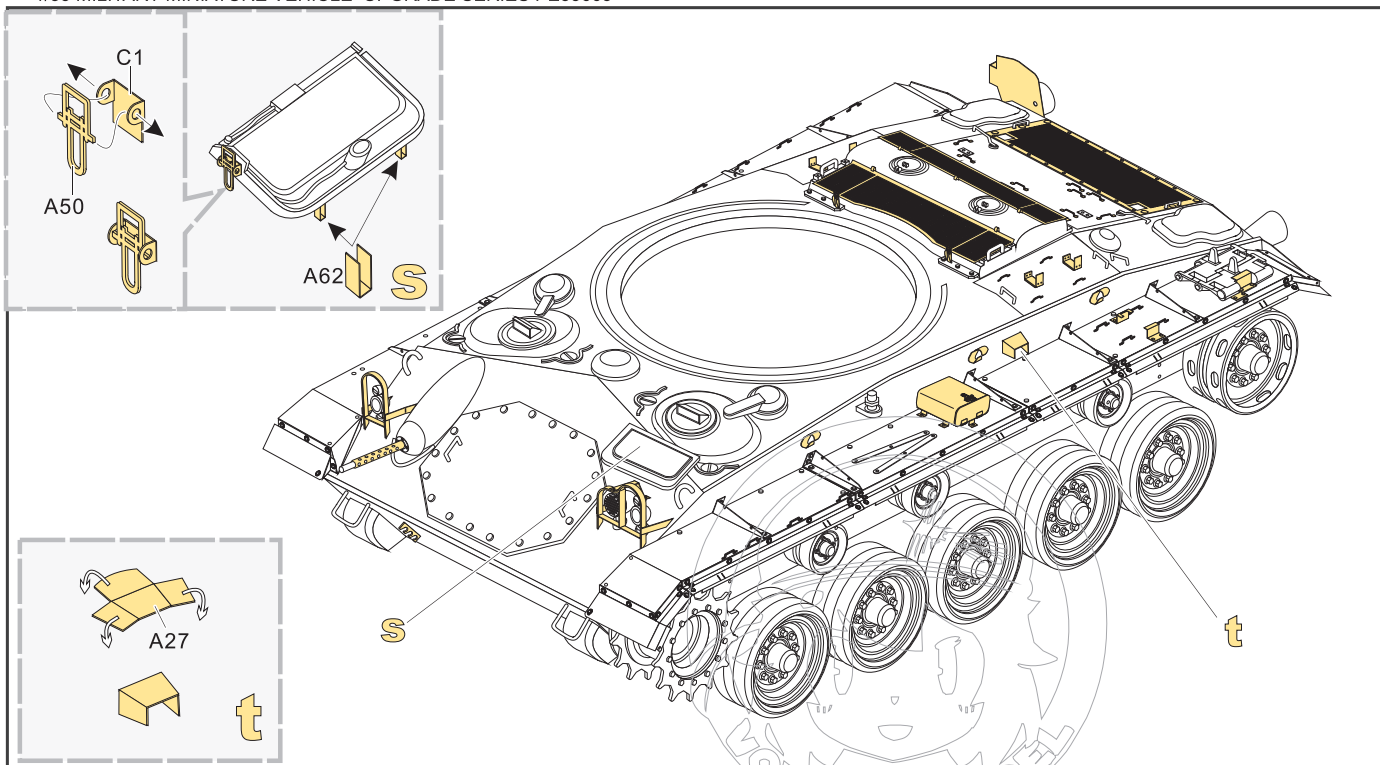

1/35 MILITARY MINIATURE VEHICLE UPGRADE SERIES PE35665

1/35 MILITARY MINIATURE VEHICLE UPGRADE SERIES PE35665

自行选择使用绑带  
Optional straps may  
Be installed

1/35 MILITARY MINIATURE VEHICLE UPGRADE SERIES PE35665