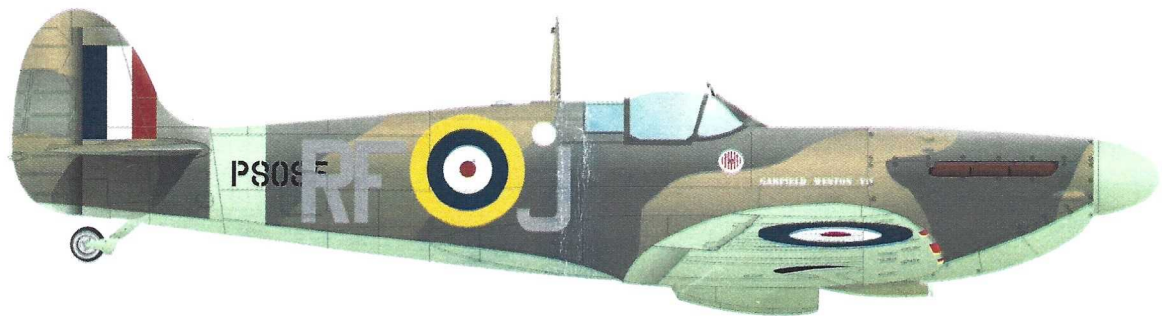

SUPERMARINE SPITFIRE MK. I/II IN POLISH SERVICE

FPHU MM
UL. LOTNICZA 13/2
78-100 KOŁOBRZEG
POLAND
TEL: +48-507-024-077
WWW.MODELMAKER.COM.PL