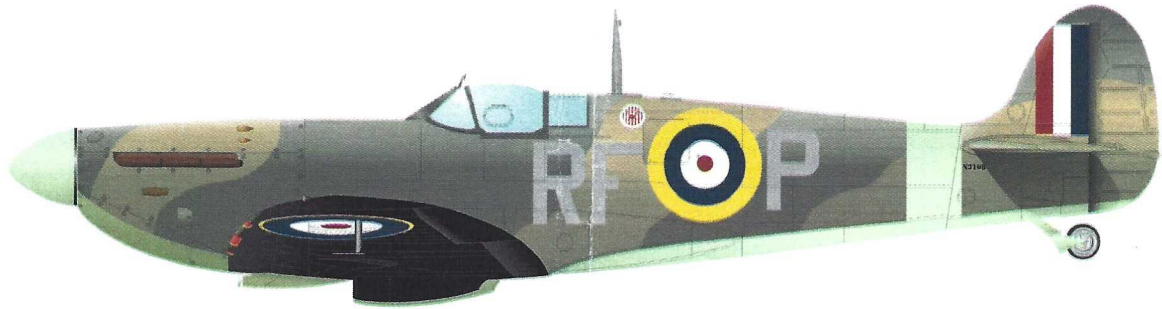

SUPERMARINE SPITFIRE MK. I/II IN POLISH SERVICE

FPHU MM
UL. LOTNICZA 13/2
78-100 KOŁOBRZEG
POLAND
TEL: +48-507-024-077
WWW.MODELMAKER.COM.PL