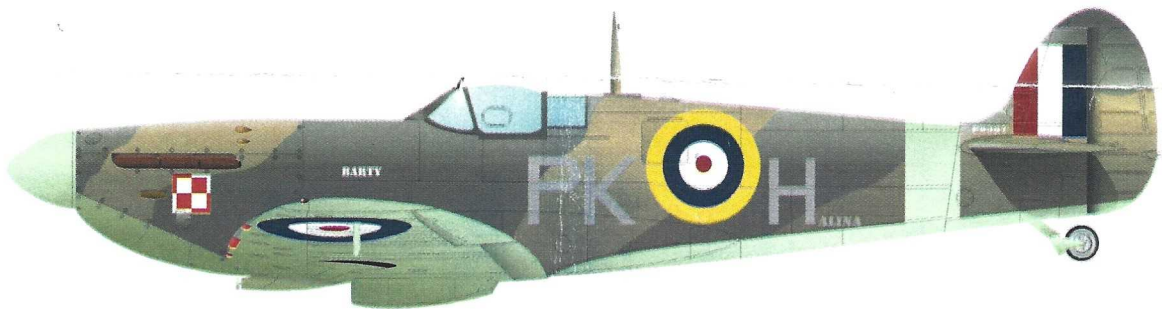

SUPERMARINE SPITFIRE MK. I/II IN POLISH SERVICE

FPHU MM
UL. LOTNICZA 13/2
78-100 KOŁOBRZEG
POLAND
TEL: +48-507-024-077
WWW.MODELMAKER.COM.PL