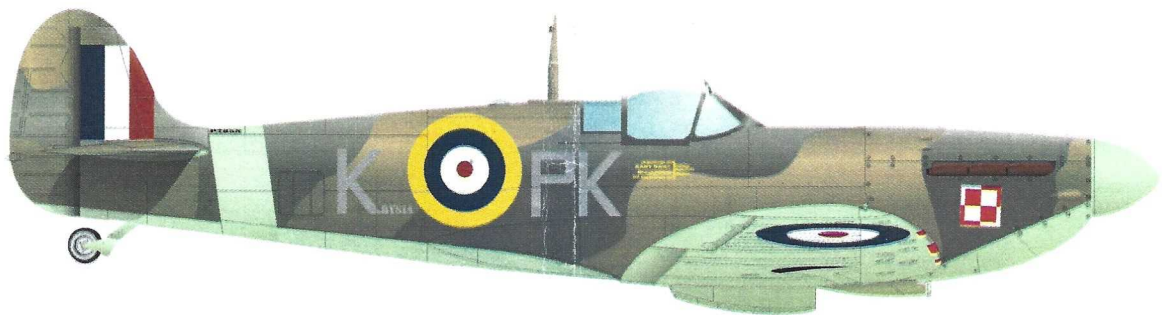

SUPERMARINE SPITFIRE MK. I/II IN POLISH SERVICE

FPHU MM
UL. LOTNICZA 13/2
78-100 KOŁOBRZEG
POLAND
TEL: +48-507-024-077
WWW.MODELMAKER.COM.PL