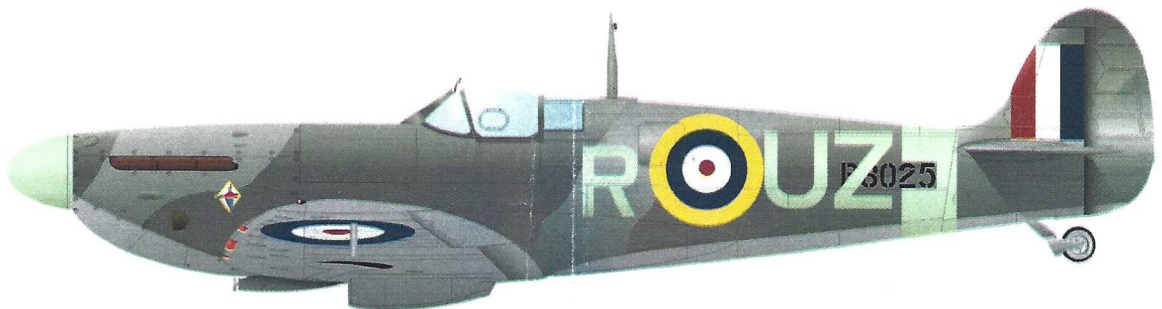

SUPERMARINE SPITFIRE MK. I/II IN POLISH SERVICE

FPHU MM
UL. LOTNICZA 13/2
78-100 KOŁOBRZEG
POLAND
TEL: +48-507-024-077
WWW.MODELMAKER.COM.PL