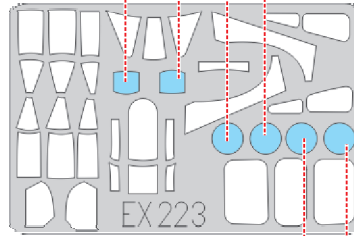

# Rock 1/48

The die-cut mask for accurate canopy frame painting of the  
*Special Hobby* *scale 1/48 KIT*

**EX 223**

2x

2x

2x

1.)

**CP1**