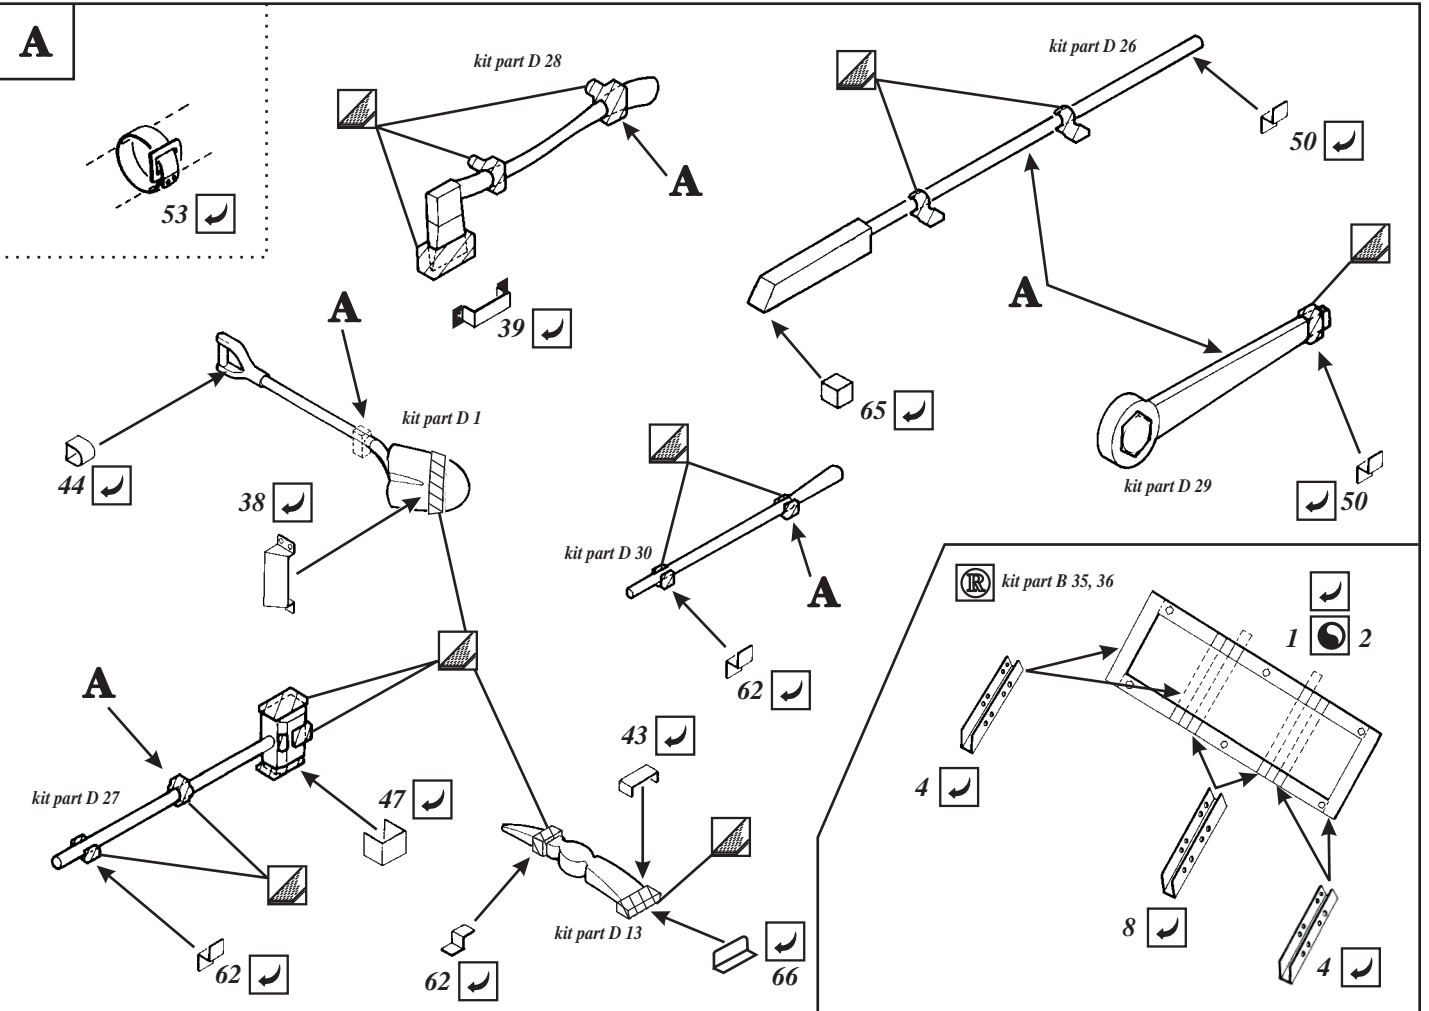

M-10

1/35 scale detail set for AFV kit

2 x

-  OPPOSITE SIDE
-  REMOVE
-  BEND
-  REPLACE
-  GRIND
-  OPTION

not included in this set