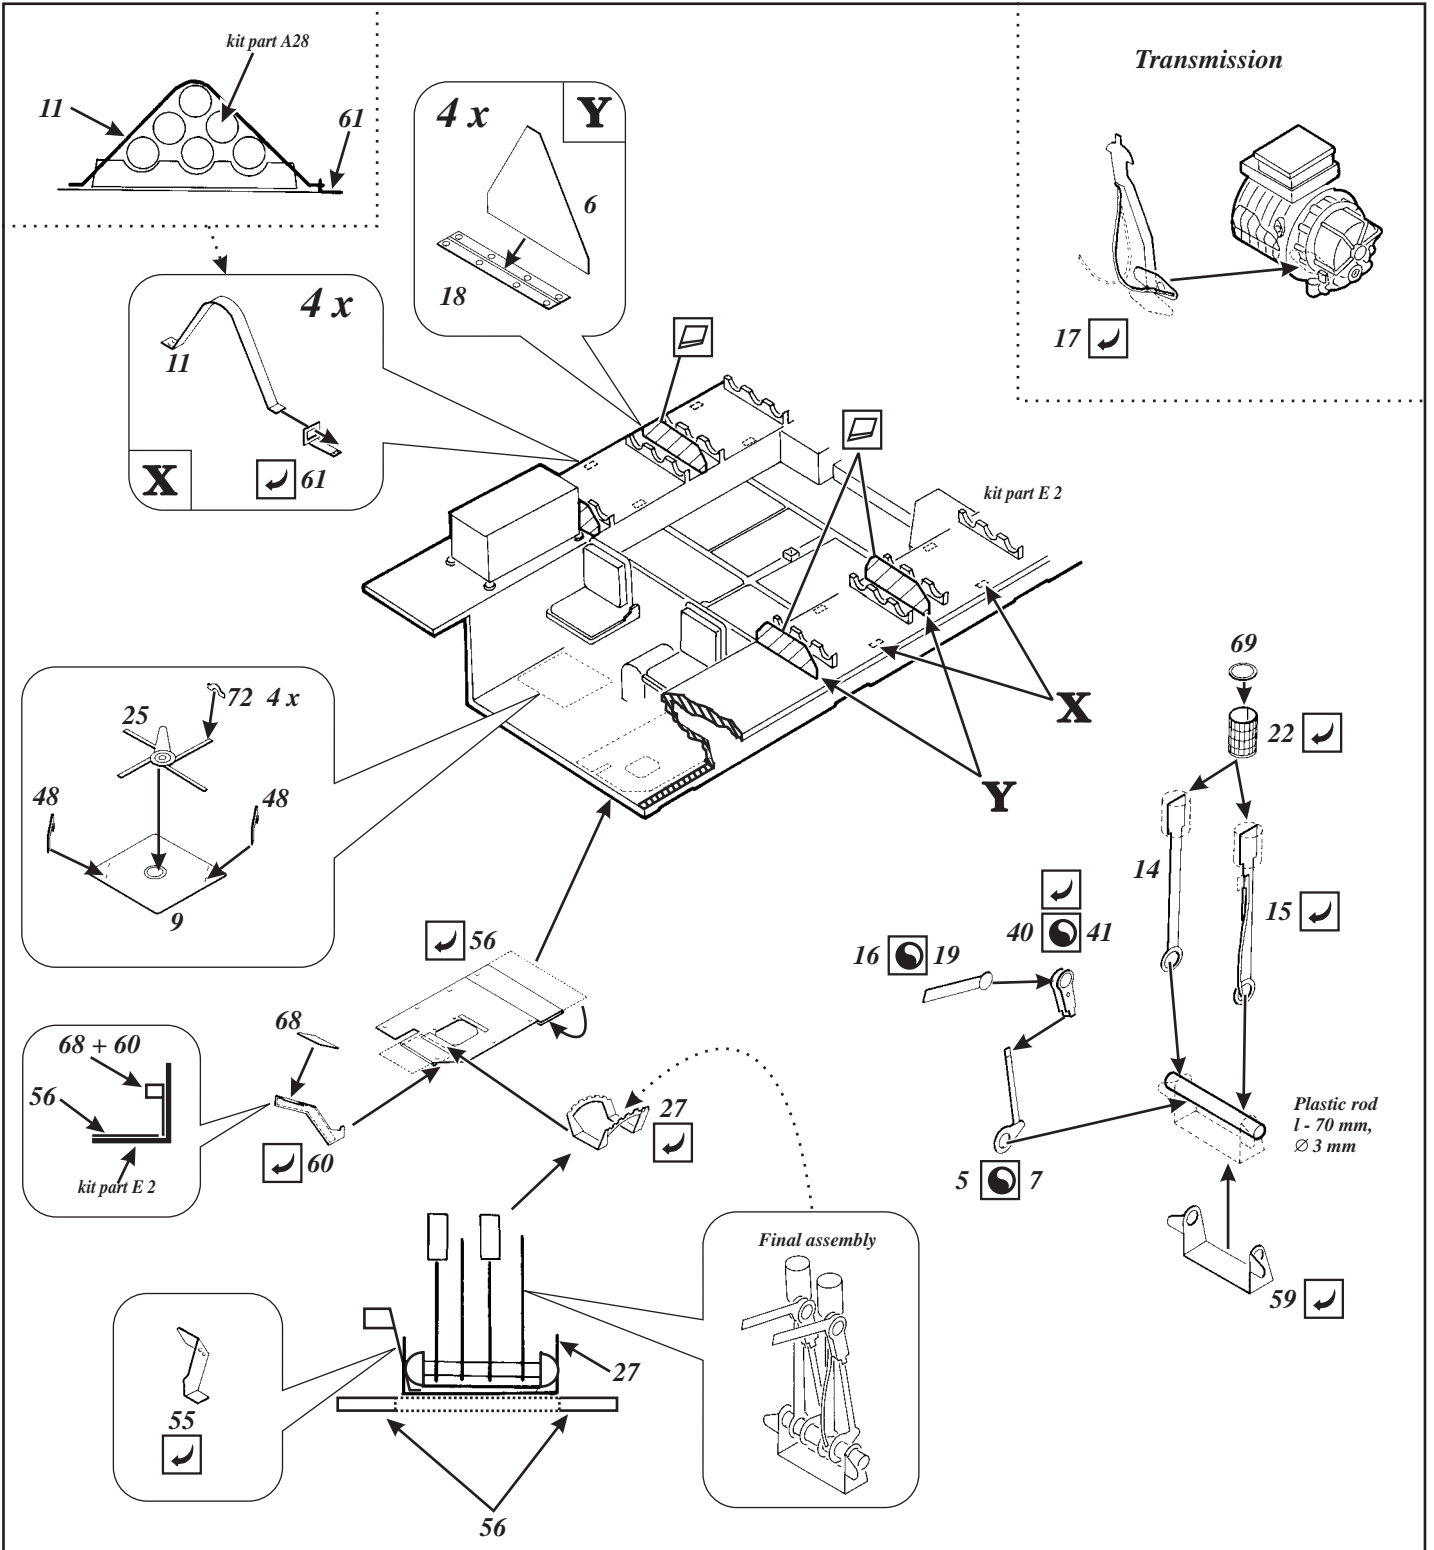

M-10

1/35 scale detail set for AFV kit

2 x

-  OPPOSITE SIDE
-  REMOVE
-  BEND
-  REPLACE
-  GRIND
-  OPTION

not included in this set