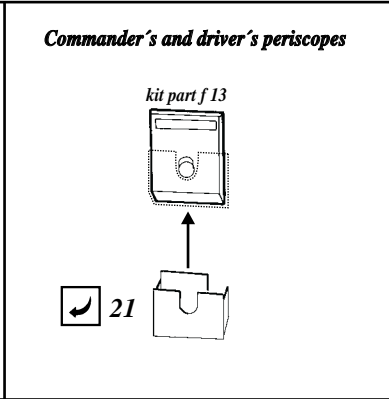

M-10

1/35 scale detail set for AFV kit

2 x

-  OPPOSITE SIDE
-  REMOVE
-  BEND
-  REPLACE
-  GRIND
-  OPTION

not included in this set