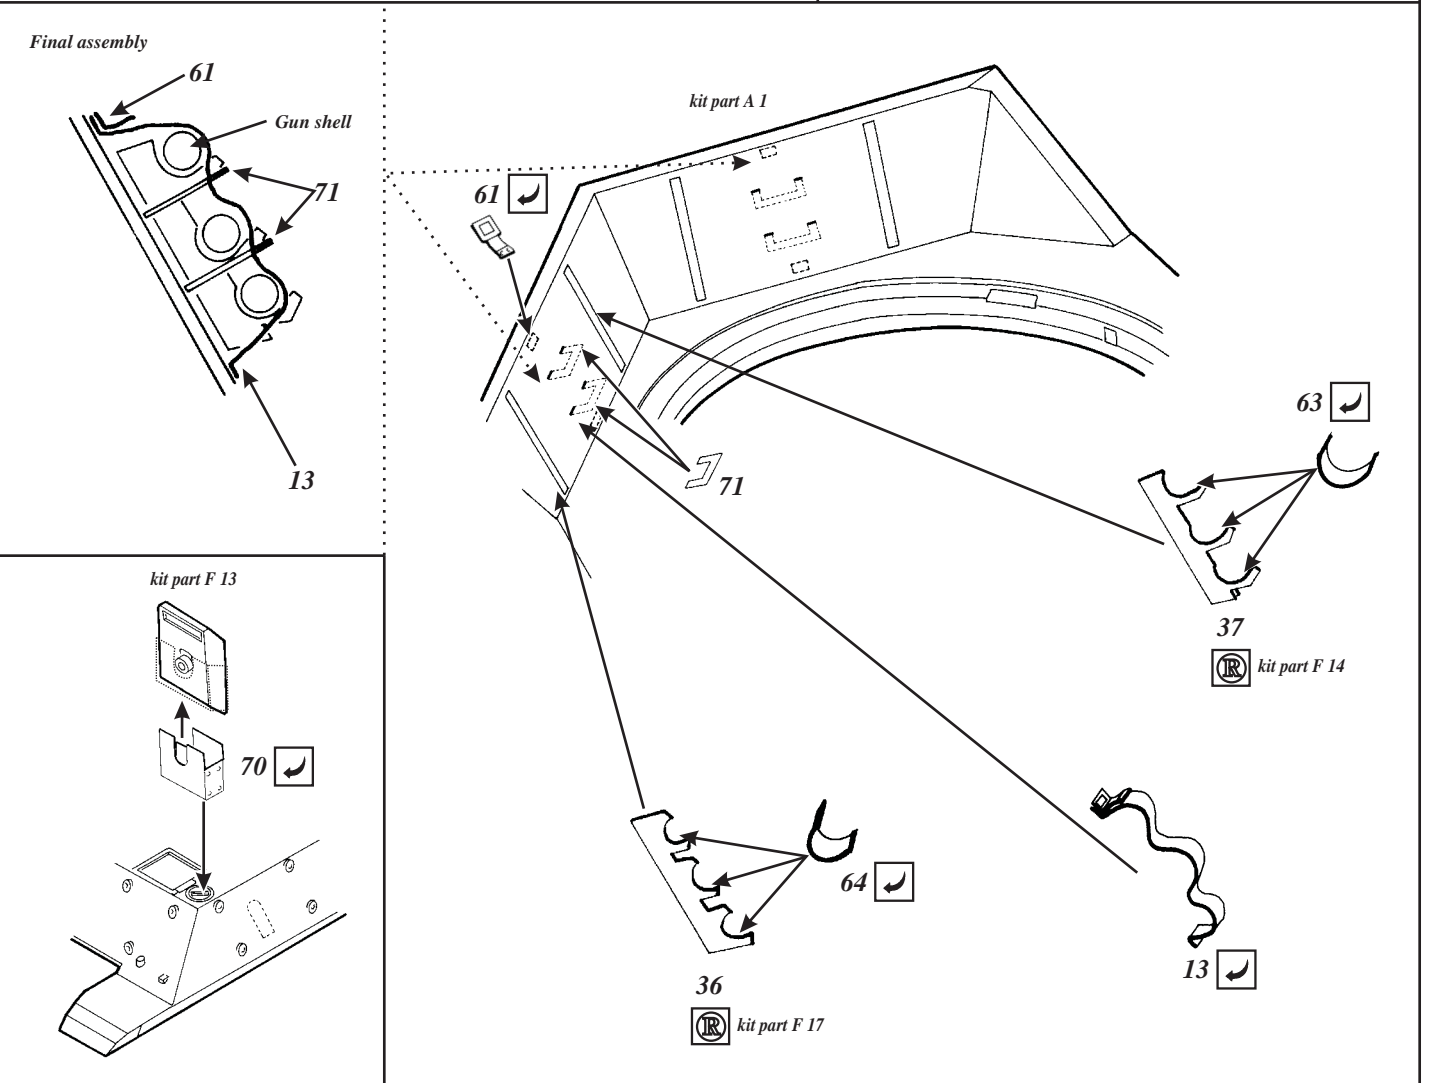

M-10

1/35 scale detail set for AFV kit

2 x

-  OPPOSITE SIDE
-  REMOVE
-  BEND
-  REPLACE
-  GRIND
-  OPTION

not included in this set