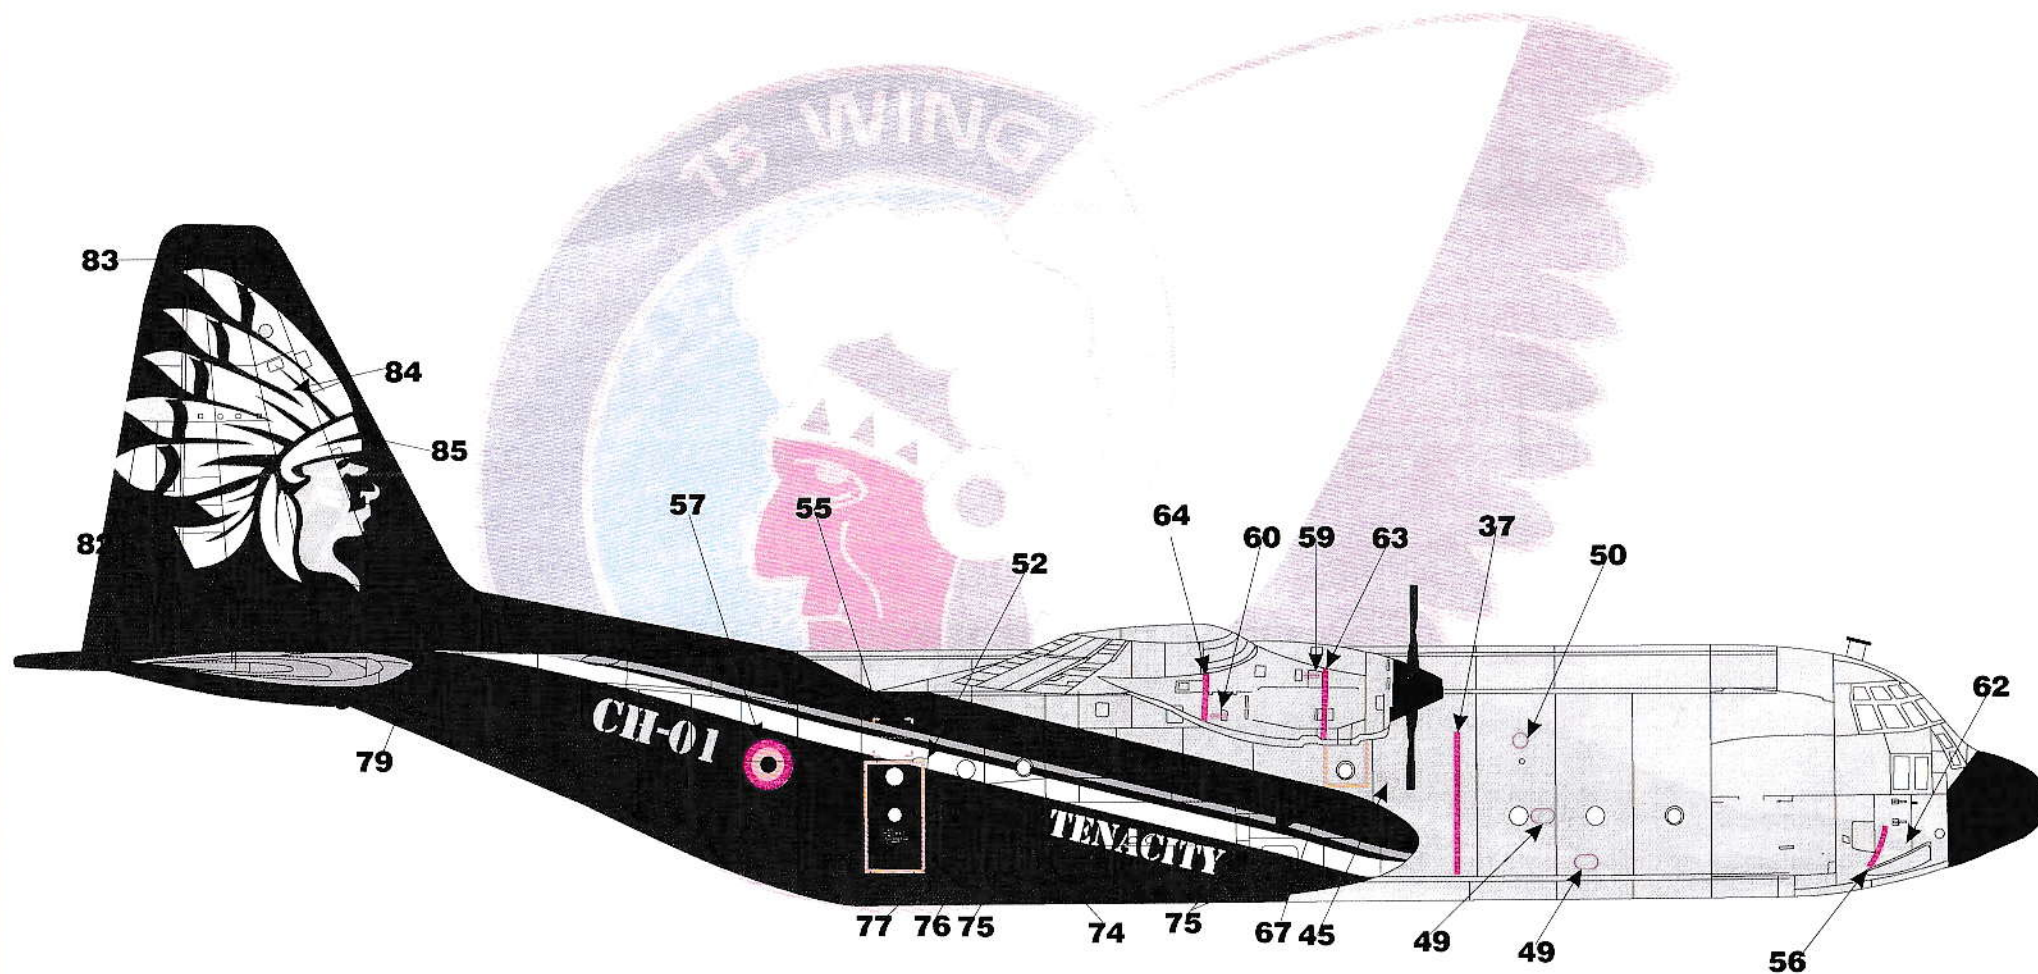

FPHU MM
UL. LOTNICZA 13/2
78-100 KOŁOBRZEG
POLAND
WWW.MODELMAKER.COM.PL

D144190

D72190

BELGIAN C-130 HERCULES

50 YEARS IN SERVICE- FAREWELL SCHEME

Fs36270

BELGIAN C-130 HERCULES

50 YEARS IN SERVICE- FAREWELL SCHEME

FPHU MM
UL. LOTNICZA 13/2
78-100 KOŁOBRZEG
POLAND
WWW.MODELMAKER.COM.PL

BELGIAN C-130 HERCULES 50 YEARS IN SERVICE- FAREWELL SCHEME

FPHU MM
UL. LOTNICZA 13/2
73-100 KOŁOBRZEG
POLAND
WWW.MODELMAKER.COM.PL

BELGIAN C-130 HERCULES

50 YEARS IN SERVICE- FAREWELL SCHEME