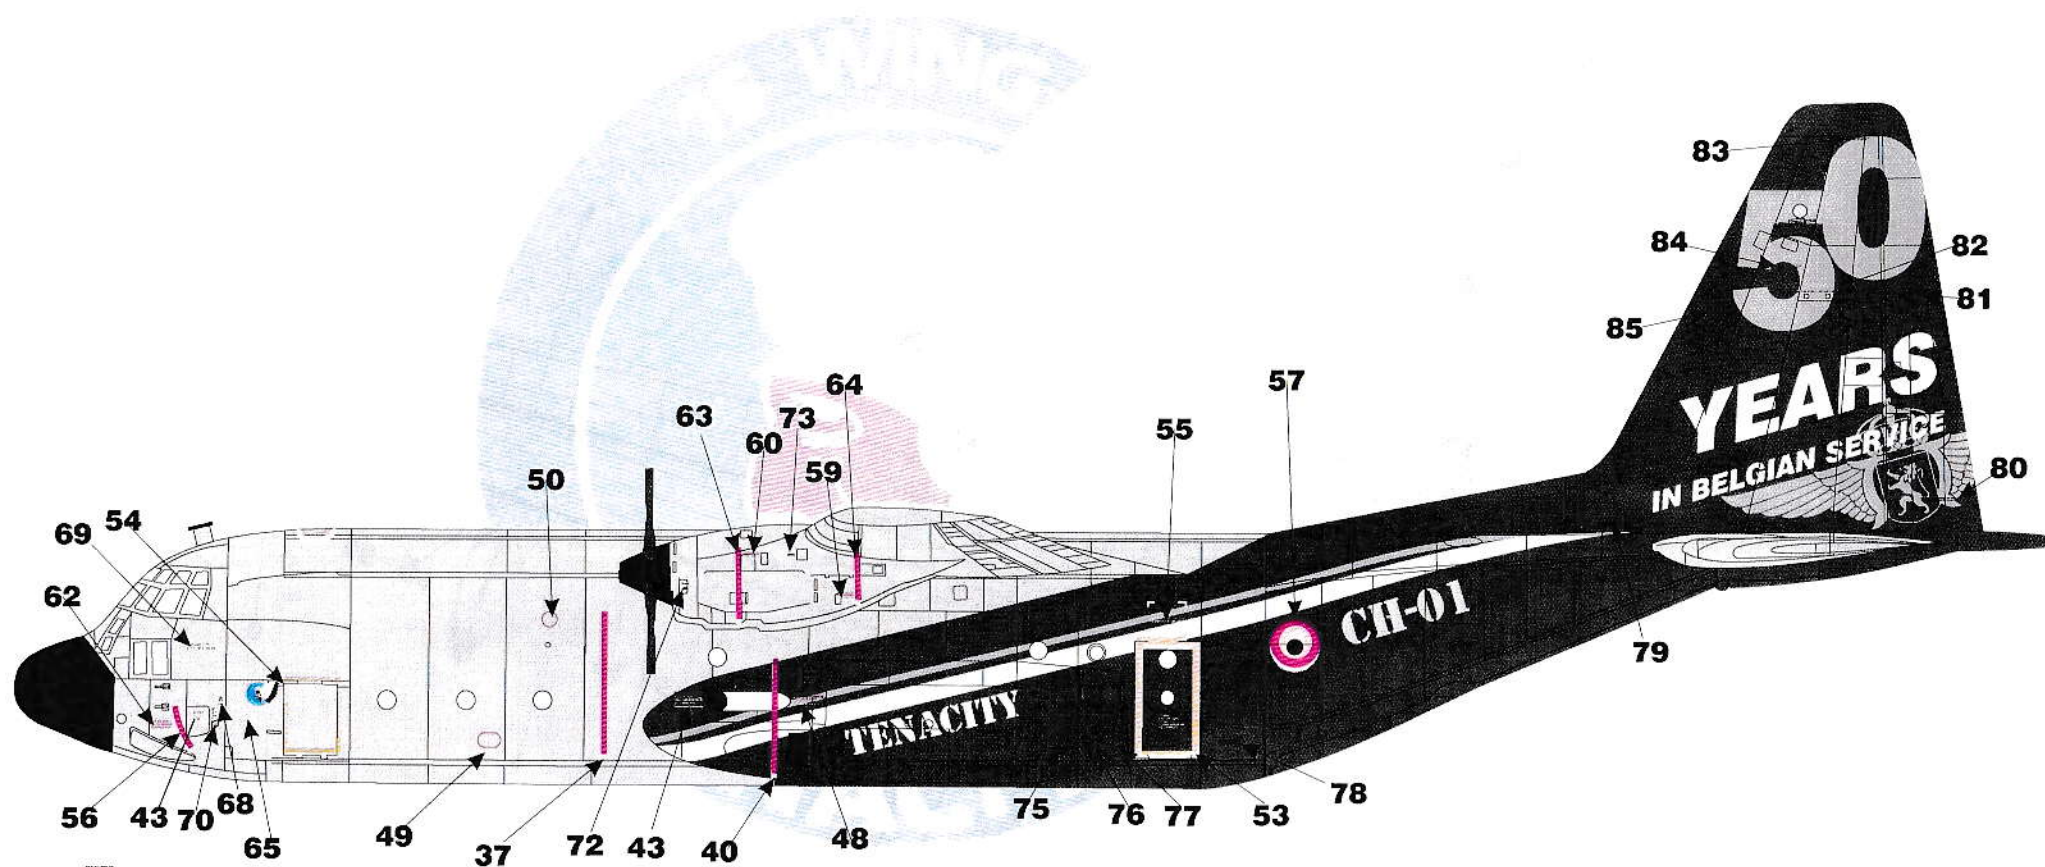

FPHU MM
UL. LOTNICZA 13/2
78-100 KOŁOBRZEG
POLAND
WWW.MODELMAKER.COM.PL

D144190

D72190

BELGIAN C-130 HERCULES

50 YEARS IN SERVICE- FAREWELL SCHEME

Fs36270

BELGIAN C-130 HERCULES

50 YEARS IN SERVICE- FAREWELL SCHEME

FPHU MM
UL. LOTNICZA 13/2
78-100 KOŁOBRZEG
POLAND
WWW.MODELMAKER.COM.PL

BELGIAN C-130 HERCULES 50 YEARS IN SERVICE- FAREWELL SCHEME

FPHU MM
UL. LOTNICZA 13/2
73-100 KOŁOBRZEG
POLAND
WWW.MODELMAKER.COM.PL

BELGIAN C-130 HERCULES

50 YEARS IN SERVICE- FAREWELL SCHEME