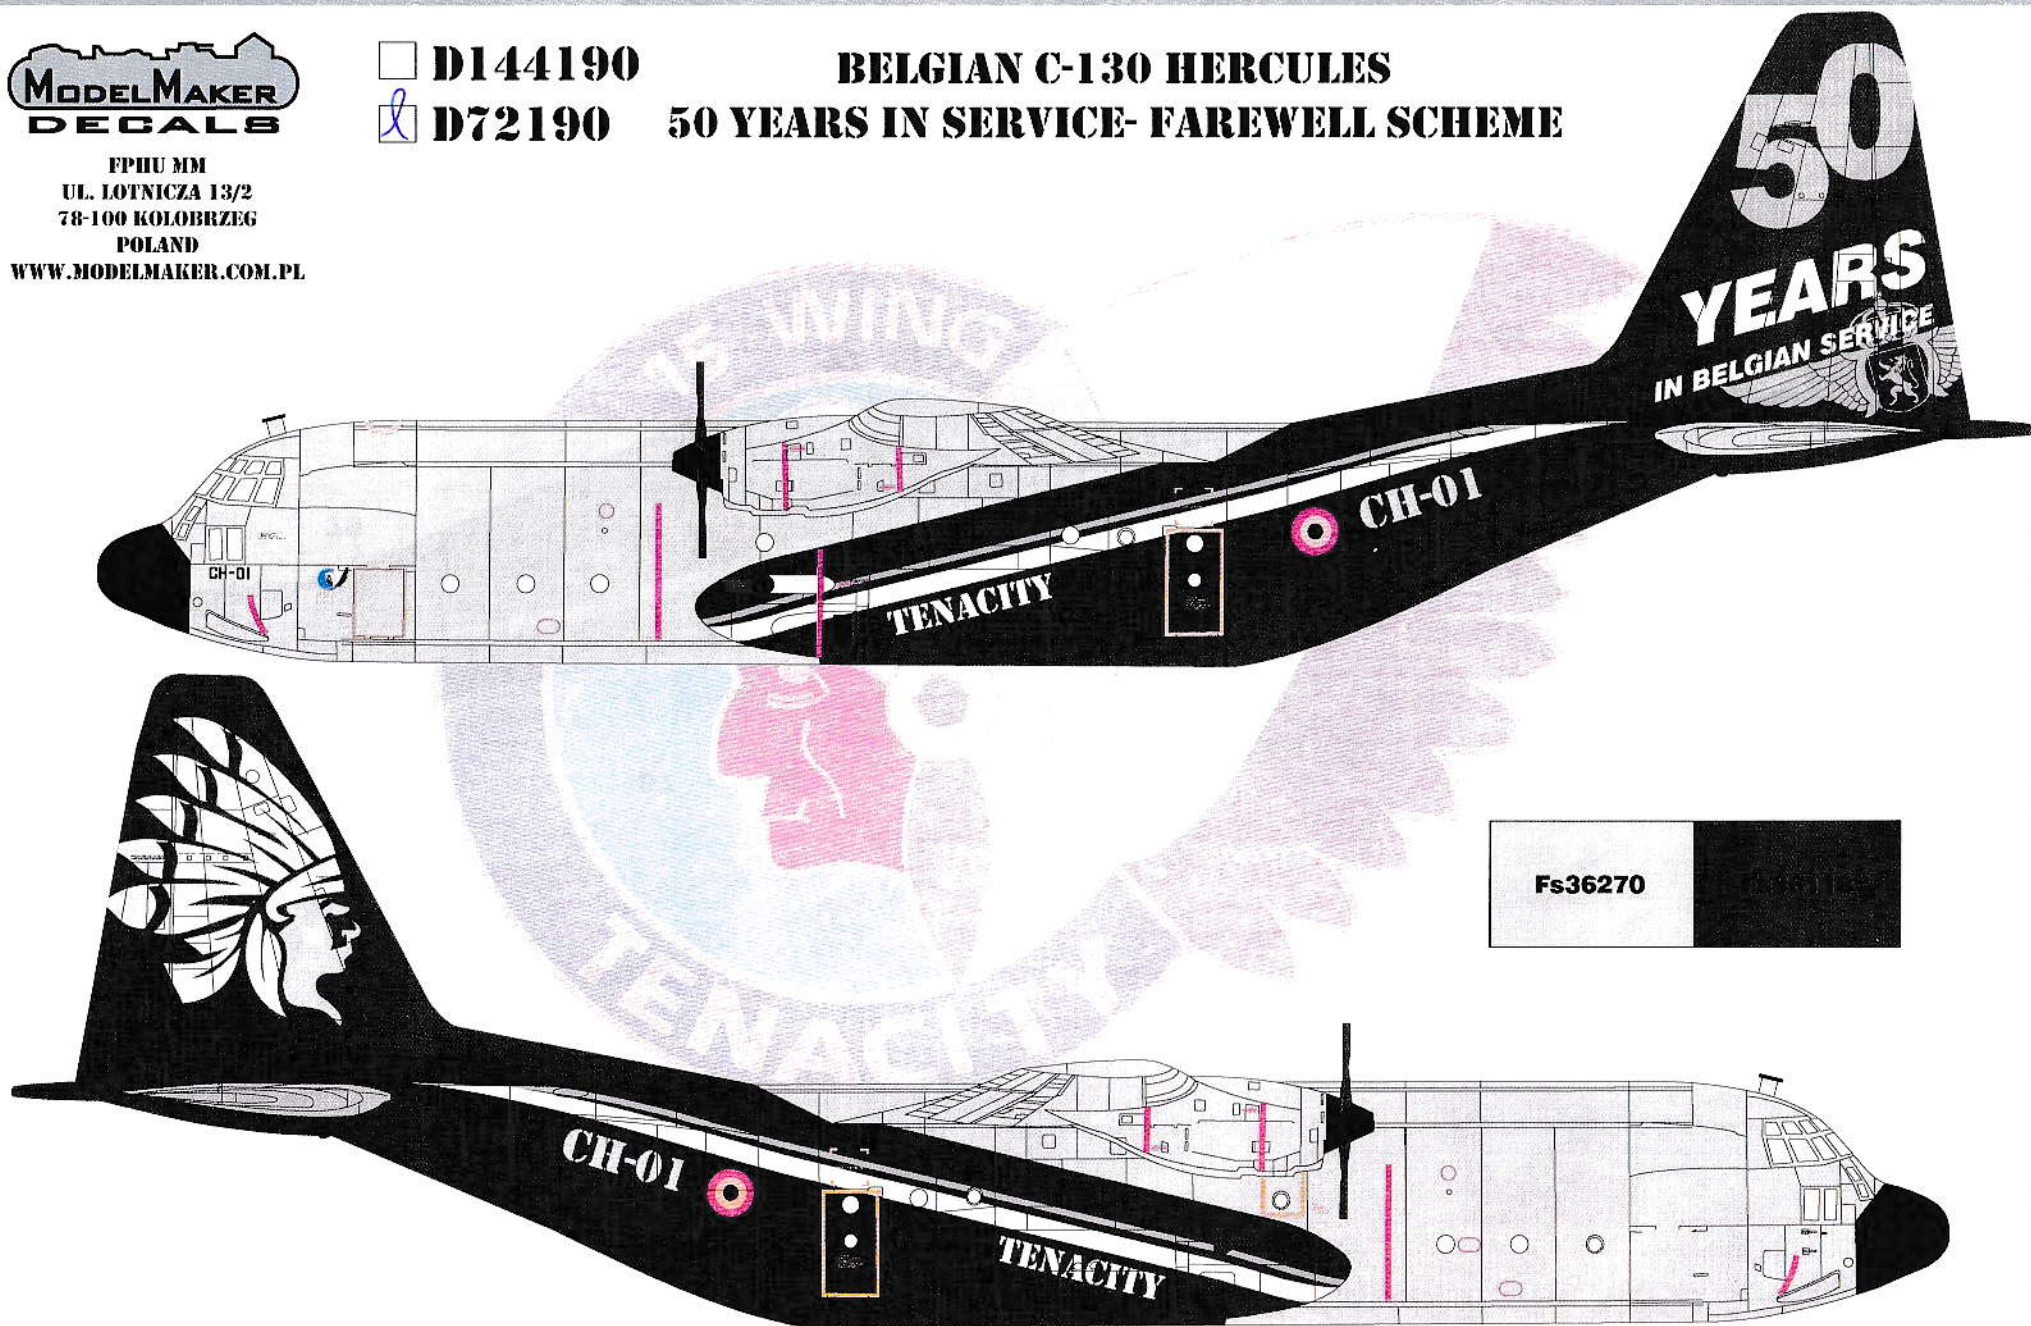

FPHU MM
UL. LOTNICZA 13/2
78-100 KOŁOBRZEG
POLAND
WWW.MODELMAKER.COM.PL

D144190

D72190

BELGIAN C-130 HERCULES

50 YEARS IN SERVICE- FAREWELL SCHEME

Fs36270

BELGIAN C-130 HERCULES

50 YEARS IN SERVICE- FAREWELL SCHEME

FPHU MM
UL. LOTNICZA 13/2
78-100 KOŁOBRZEG
POLAND
WWW.MODELMAKER.COM.PL

BELGIAN C-130 HERCULES 50 YEARS IN SERVICE- FAREWELL SCHEME

FPHU MM
UL. LOTNICZA 13/2
73-100 KOŁOBRZEG
POLAND
WWW.MODELMAKER.COM.PL

BELGIAN C-130 HERCULES

50 YEARS IN SERVICE- FAREWELL SCHEME