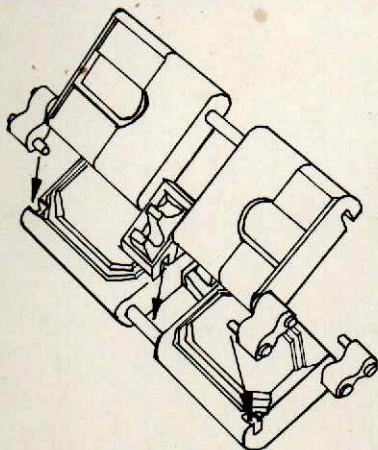

US TANK TRACK LINK

T-142

KIT NO. 3502

SCALE 1/35

LO MODEL

甫航

● ASSEMBLY

● 組み立て

● 組合説明

1

3