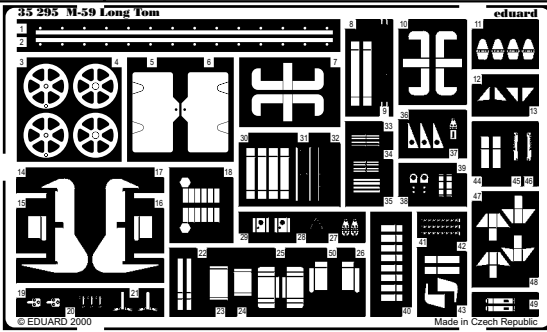

# M-59 Long Tom

1/35 scale detail set for AFV kit

35 295

- OPPOSITE SIDE
- REMOVE
- REPLACE
- GRIND
- BEND