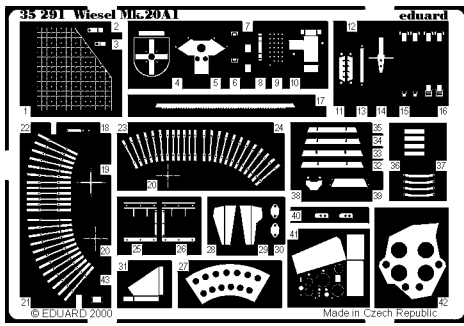

Wiesel Mk.20A1

1/35 scale detail set for AFV kit

35 291

-  OPPOSITE SIDE
-  REMOVE
-  REPLACE
-  GRIND
-  BEND