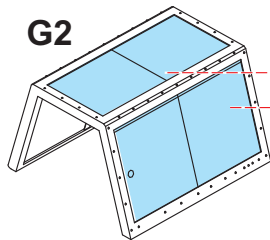

# Bf 109E-4/E-7 Weekend

The die-cut mask for accurate canopy frame painting of the

*Eduard 1/48 KIT*

G6

G5

G2

G7