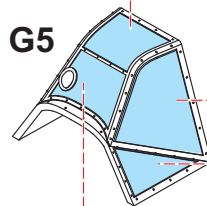

# Bf 109E-4/E-7 Weekend

The die-cut mask for accurate canopy frame painting of the

*Eduard 1/48 KIT*

G6

G5

G2

G7