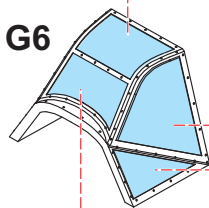

# Bf 109E-4/E-7 Weekend

The die-cut mask for accurate canopy frame painting of the

*Eduard 1/48 KIT*

G6

G5

G2

G7