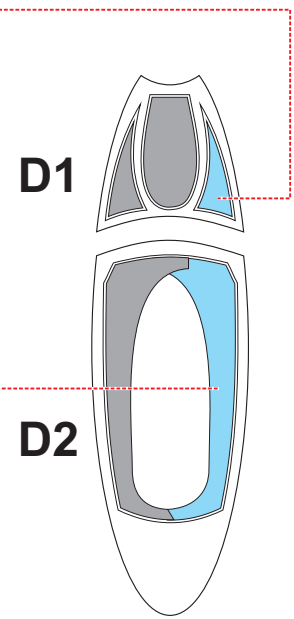

eduard
MASK

EX 214

F9F-2P Panther 1/48

The die-cut mask for accurate canopy frame painting of the *Trumpeter* scale 1/48 KIT

LIQUID MASK