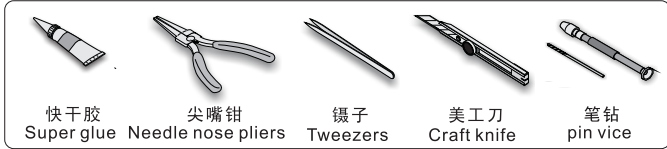

推荐使用工具 RECOMMENDED TOOLS