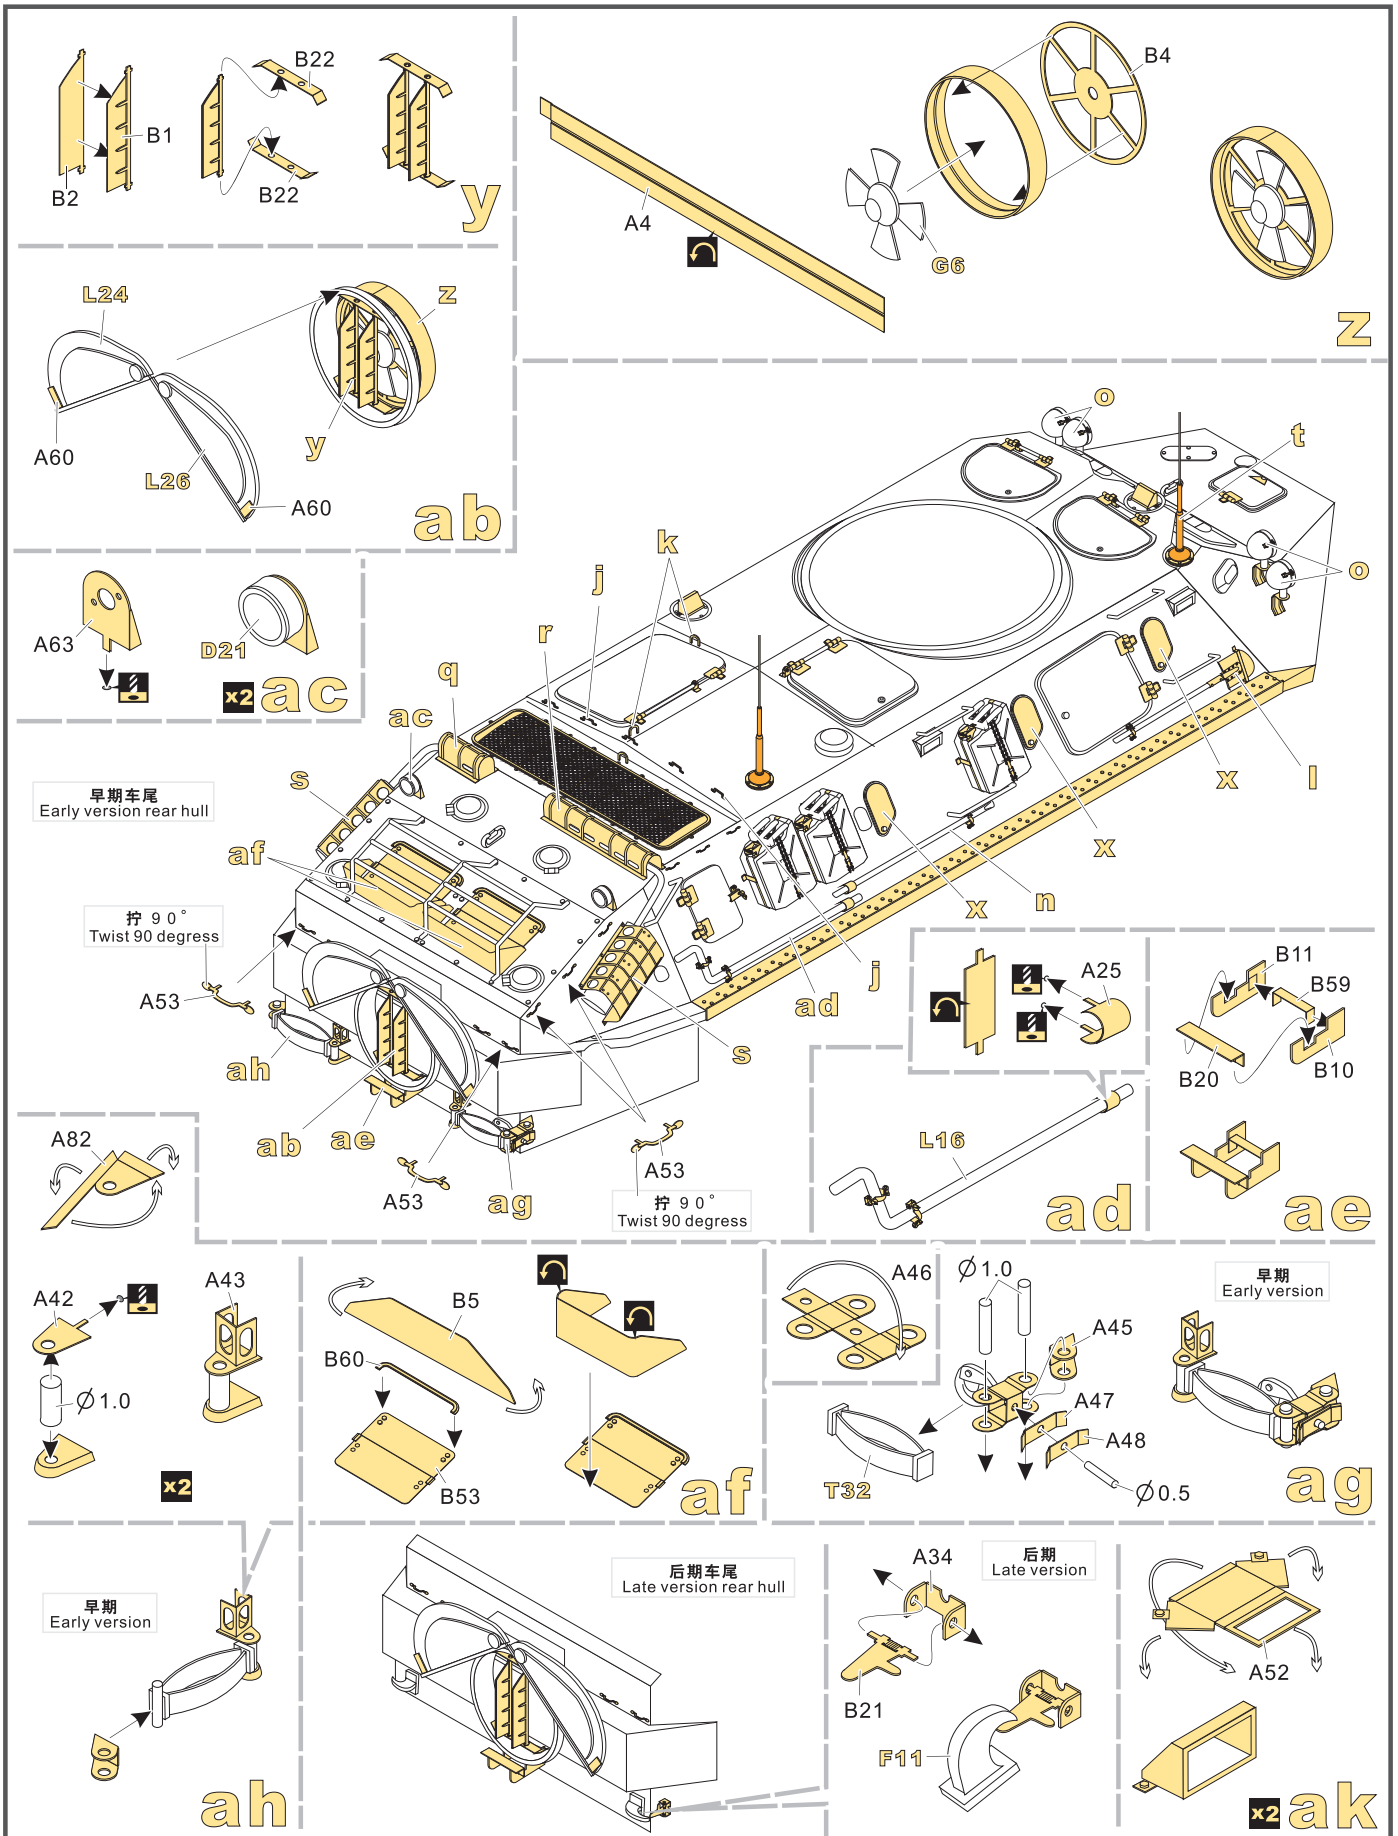

### 推荐使用工具 RECOMMENDED TOOLS

-   
 安装  
install
-   
 折叠  
bend
- A1**  
 改造件零件编号  
PE/resin part number
- B12**  
 原零件编号  
kit part number
- C22**  
 被替换的原零件编号  
replaced kit part number
-   
 另一侧相同制作  
repeat on opposite side
-   
 切除  
remove
-   
 打磨  
grind off
-   
 弧度卷曲  
radial bending
- x2**  
 制作若干组  
multiple assembly
-   
 选择安装  
alternative
-   
 钻孔  
drill
-   
 用胶棒制作  
make from plastic rod

  
 用尖端在凹槽处冲压  
use penpoint to press on the dent

蚀刻片零件内侧面向上  
Put the part upside down  
 用笔尖在凹槽处刺  
Use penpoint to press on the dent

1/35 MILITARY MINIATURE VEHICLE UPGRADE SERIES PE35474

Assembly instructions for parts h through x, including sub-components and quantities.

Parts shown include: A54, F16, F41, C7, C5, C1, A34, B21, F11, A6, B6, B57, L1, A26, A25, T59, M19, A35, A33, A31, C3, A7, A58, G30, A17, B14, B36, B49, A51, F10, B41, B42, B46, B47, J11, A44, A50, B37, A49, A30.

Quantities: x7, x4, x5, x2, x2, x2, x6.

Notes: 自制 Scratch build, 金属材料 Metal part.

1/35 MILITARY MINIATURE VEHICLE UPGRADE SERIES PE35474

1/35 MILITARY MINIATURE VEHICLE UPGRADE SERIES PE35474

1/35 MILITARY MINIATURE VEHICLE UPGRADE SERIES PE35474