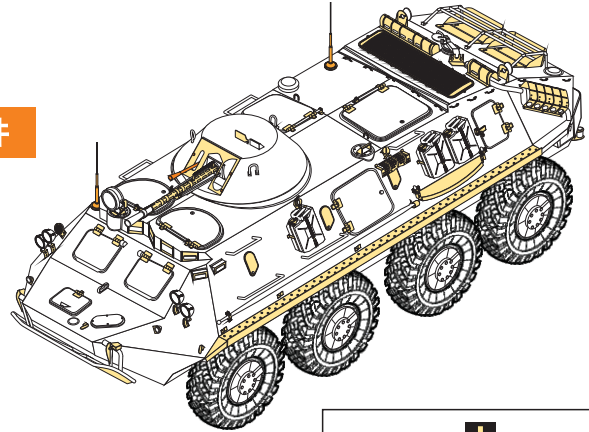

1/35 MILITARY MINIATURE VEHICLE UPGRADE SERIES PE35474

# Modern Russian BTR-60PB

## 现代俄罗斯BTR-60PB型装甲输送车基本改造件

[For Trumpeter 01544]