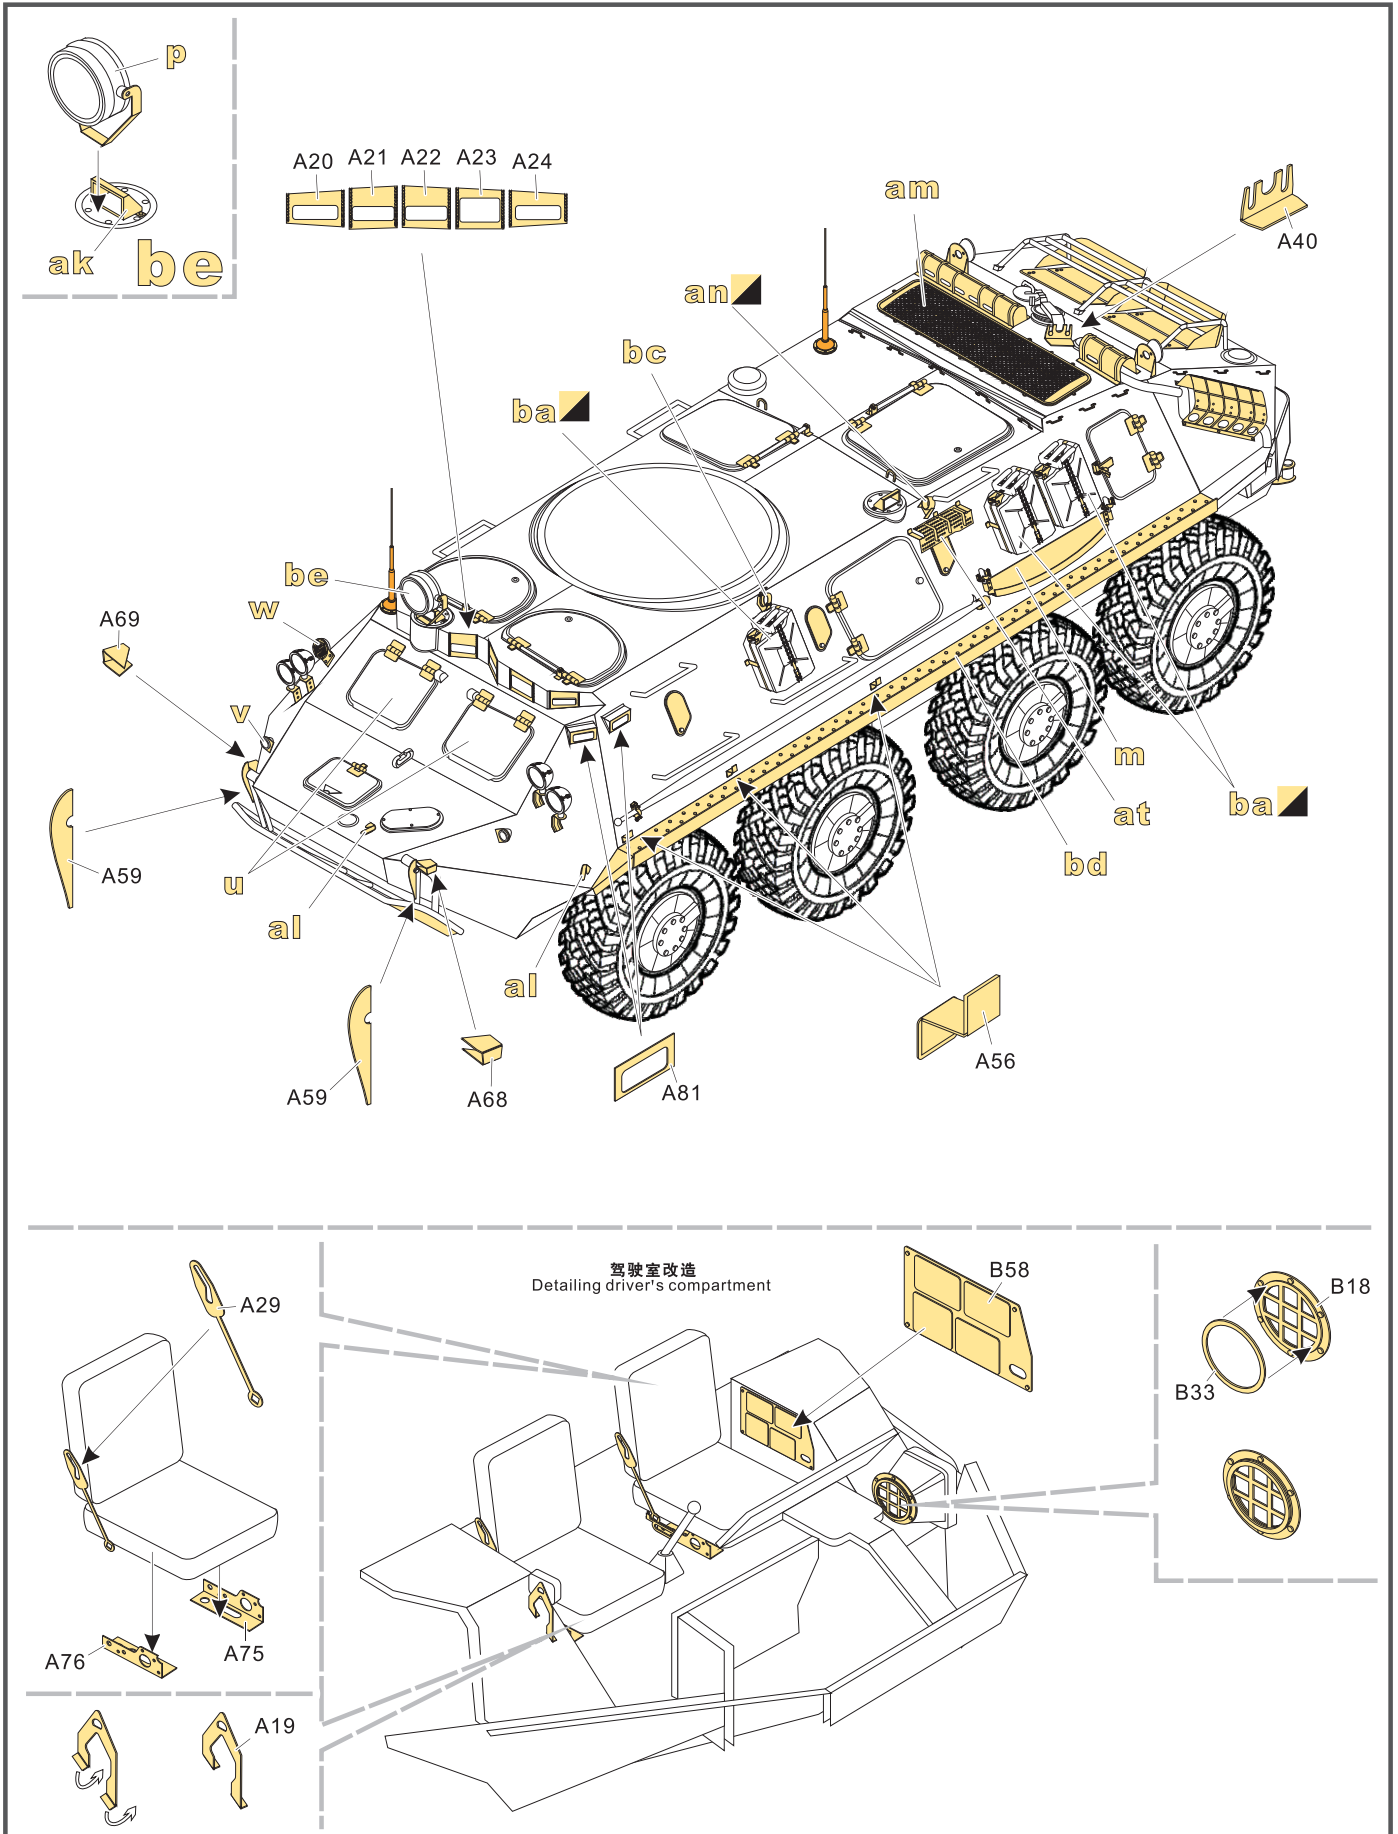

# Modern Russian BTR-60PB

## 现代俄罗斯BTR-60PB型装甲输送车基本改造件

[For Trumpeter 01544]

Parts shown include: A54, F16, F41, C7, C5, C1, A34, B21, F11, A6, B6, B57, L1, A26, A25, T59, M19, A35, A33, A31, C3, A7, A58, G30, A17, B14, B36, B49, A51, F10, B41, B42, B46, B47, J11, A44, A50, B37, A49, A30.

Quantities: x7, x4, x5, x2, x2, x2, x6.

Notes: 自制 Scratch build, 金属材料 Metal part.

1/35 MILITARY MINIATURE VEHICLE UPGRADE SERIES PE35474

1/35 MILITARY MINIATURE VEHICLE UPGRADE SERIES PE35474

1/35 MILITARY MINIATURE VEHICLE UPGRADE SERIES PE35474