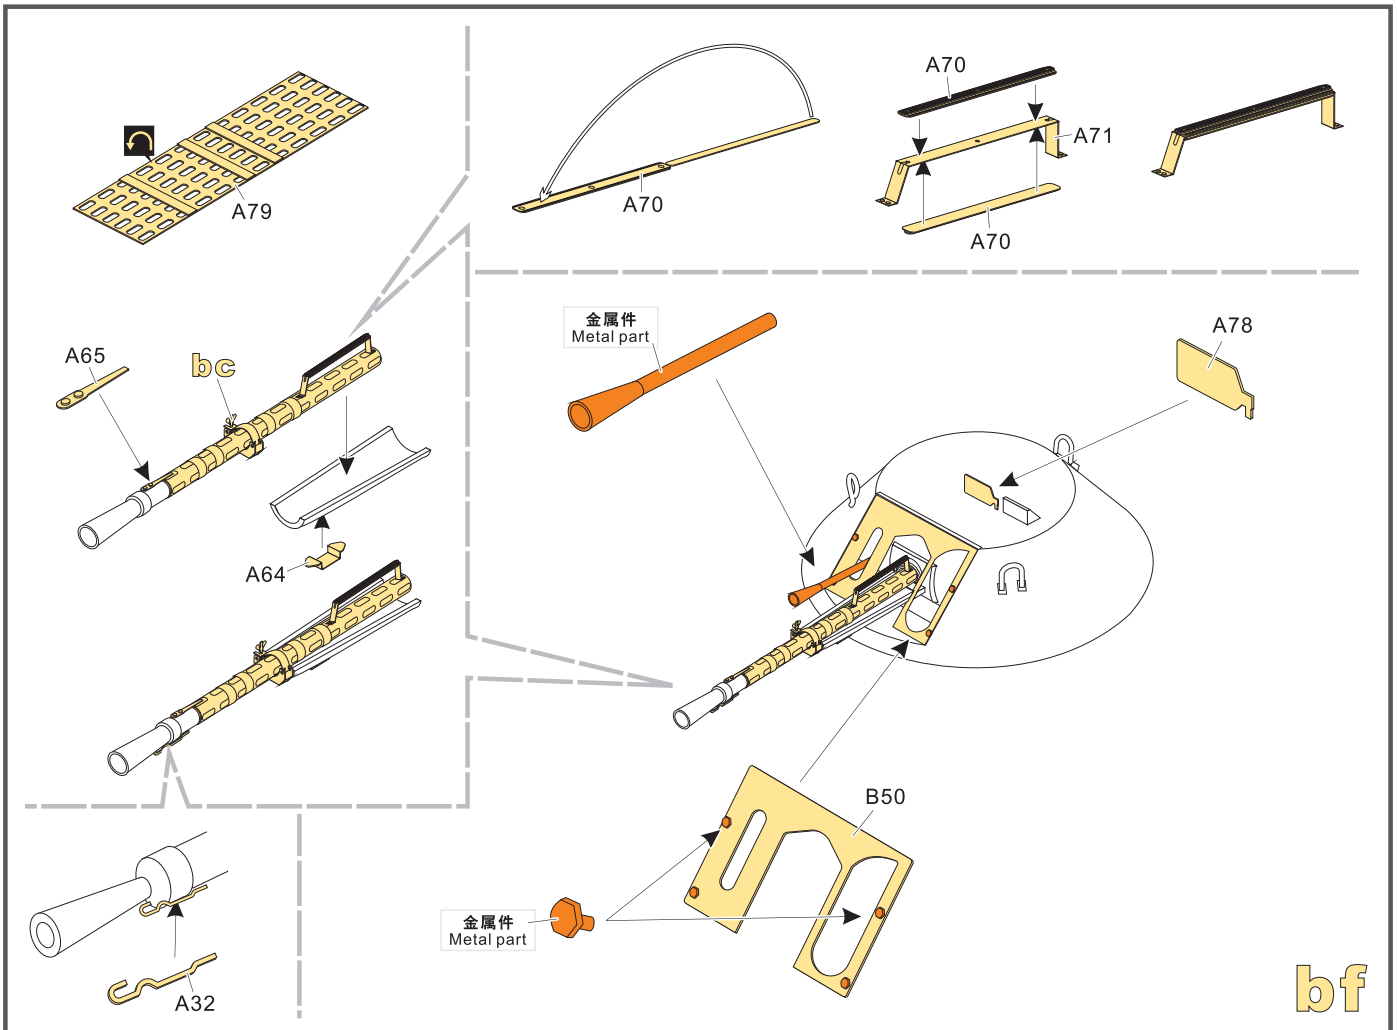

1/35 MILITARY MINIATURE VEHICLE UPGRADE SERIES PE35474