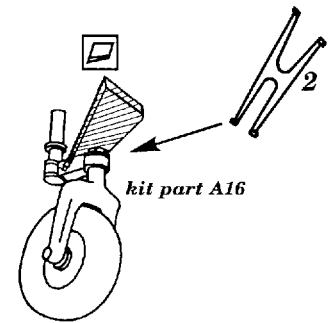

# Fw-190 A3/A4

1/48 scale detail set for TAMIYA kit

-  OPPOSITE SIDE
-  REMOVE
-  BEND
-  REPLACE
-  GRIND

## COCKPIT

**PILOT'S SEAT**

**UC STRUTS**

**TAIL WHEEL**

**ONLY FOR A4 VERSION**

**LANDING FLAPS**