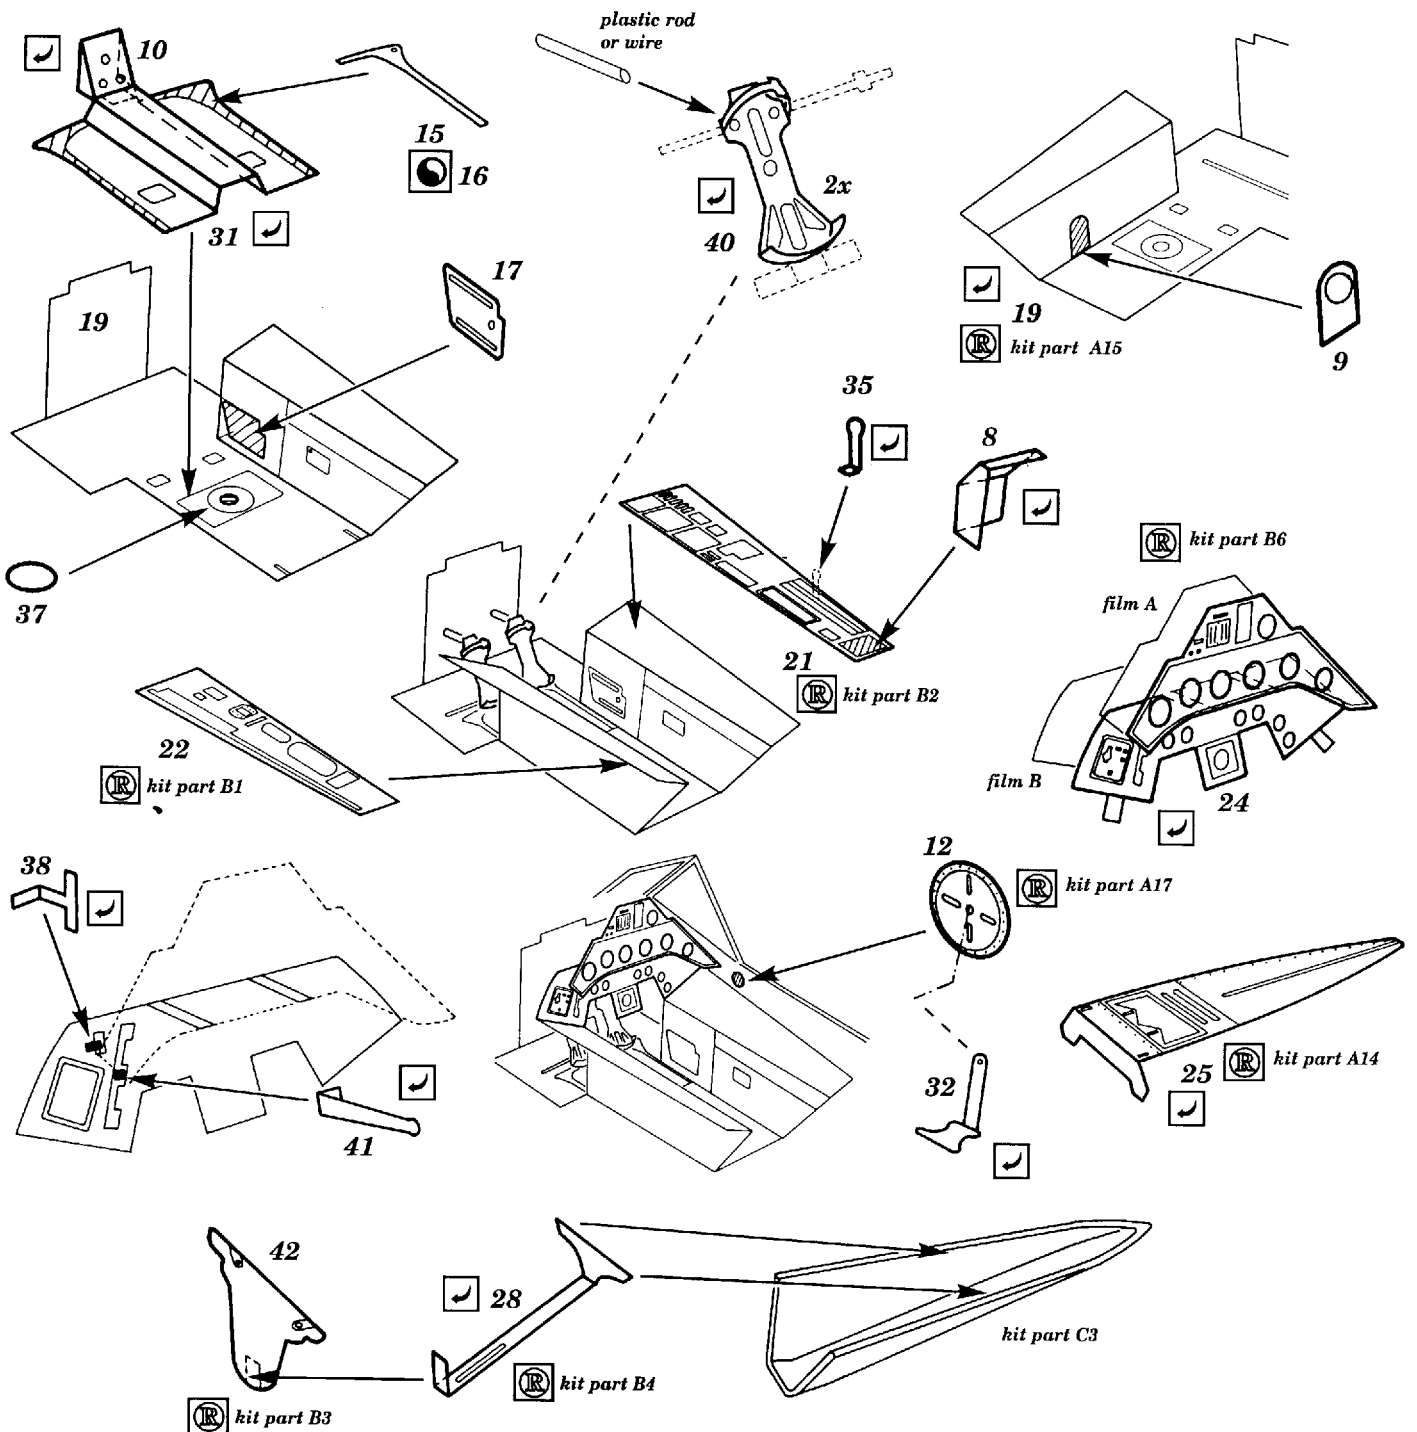

# Fw-190 A3/A4

1/48 scale detail set for TAMIYA kit

-  OPPOSITE SIDE
-  REMOVE
-  BEND
-  REPLACE
-  GRIND

## COCKPIT

**PILOT'S SEAT**

**UC STRUTS**

**TAIL WHEEL**

**ONLY FOR A4 VERSION**

**LANDING FLAPS**