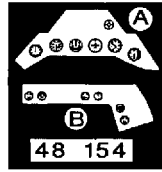

# Fw-190 A3/A4

1/48 scale detail set for TAMIYA kit

-  OPPOSITE SIDE
-  REMOVE
-  BEND
-  REPLACE
-  GRIND

## COCKPIT

**PILOT'S SEAT**

**UC STRUTS**

**TAIL WHEEL**

**ONLY FOR A4 VERSION**

**LANDING FLAPS**