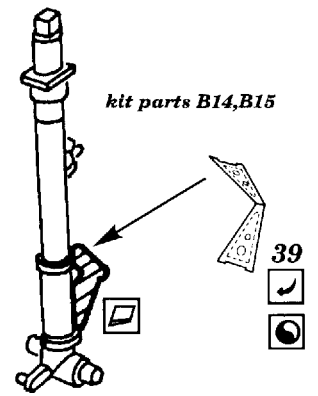

# Fw-190 A3/A4

1/48 scale detail set for TAMIYA kit

-  OPPOSITE SIDE
-  REMOVE
-  BEND
-  REPLACE
-  GRIND

## COCKPIT

**PILOT'S SEAT**

**UC STRUTS**

**TAIL WHEEL**

**ONLY FOR A4 VERSION**

**LANDING FLAPS**