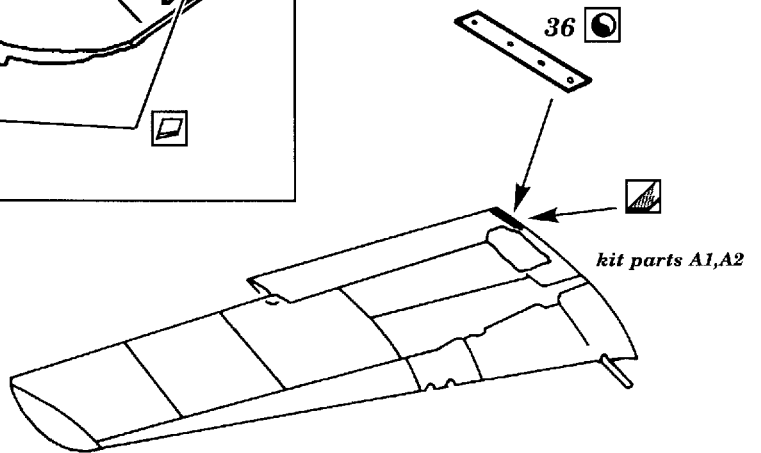

# Fw-190 A3/A4

1/48 scale detail set for TAMIYA kit

-  OPPOSITE SIDE
-  REMOVE
-  BEND
-  REPLACE
-  GRIND

## COCKPIT

**PILOT'S SEAT**

**UC STRUTS**

**TAIL WHEEL**

**ONLY FOR A4 VERSION**

**LANDING FLAPS**