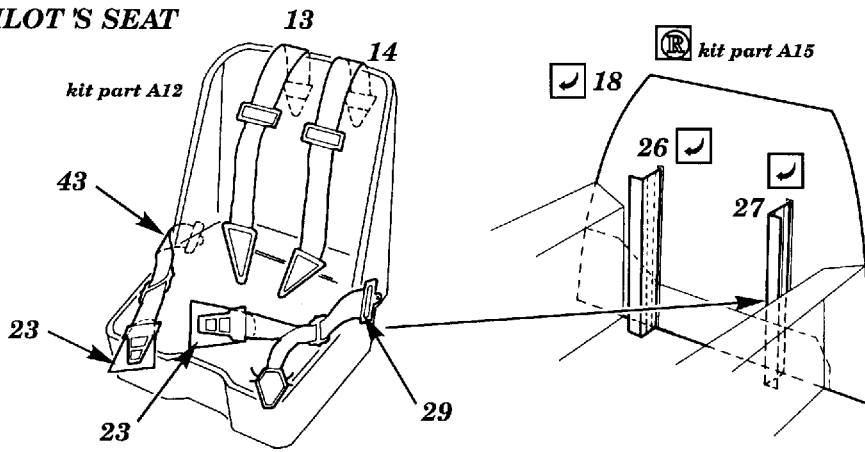

# Fw-190 A3/A4

1/48 scale detail set for TAMIYA kit

-  OPPOSITE SIDE
-  REMOVE
-  BEND
-  REPLACE
-  GRIND

## COCKPIT

**PILOT'S SEAT**

**UC STRUTS**

**TAIL WHEEL**

**ONLY FOR A4 VERSION**

**LANDING FLAPS**