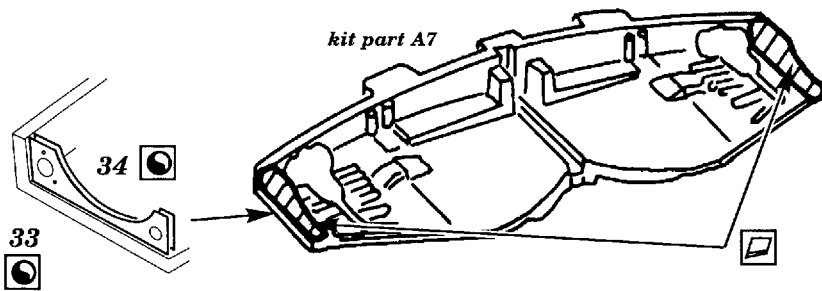

# Fw-190 A3/A4

1/48 scale detail set for TAMIYA kit

-  OPPOSITE SIDE
-  REMOVE
-  BEND
-  REPLACE
-  GRIND

## COCKPIT

**PILOT'S SEAT**

**UC STRUTS**

**TAIL WHEEL**

**ONLY FOR A4 VERSION**

**LANDING FLAPS**