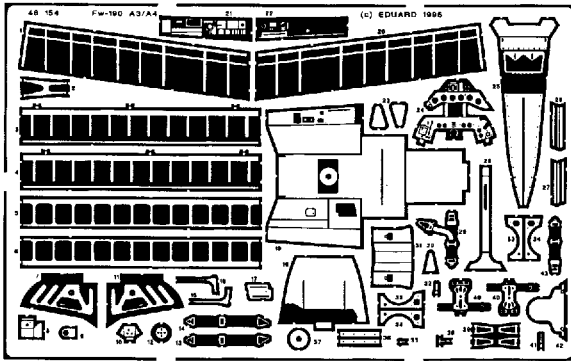

# Fw-190 A3/A4

1/48 scale detail set for TAMIYA kit

-  OPPOSITE SIDE
-  REMOVE
-  BEND
-  REPLACE
-  GRIND

## COCKPIT

**PILOT'S SEAT**

**UC STRUTS**

**TAIL WHEEL**

**ONLY FOR A4 VERSION**

**LANDING FLAPS**